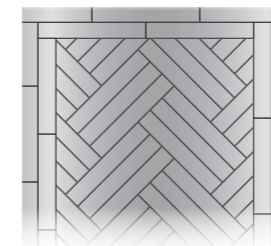

The formats of our Flemish Heritage collection allow us to replicate the magnificent laying patterns – for a rich floor architecture with majestic charisma.

RICH FLOOR ARCHITECTURE

A majestic format

The herringbone-pattern is the epitome of the classic engineered hardwood floor. The herringbone pattern is unmistakable in single or double patterns. All ter Hürne herringbone planks have the same profile, so there are no left or right-hand planks as with conventional parquet flooring. It can therefore be laid faster, easier and particularly efficiently due to the minimal wastage.

Single herringbone

Double herringbone

1082 mm

Herringbone

-162 mm-

Unlimited possibilities in floor design

The installation pattern is an important factor in determining both the character of the floor and the effect of a room. Our system planks offer many different installation patterns. The basket weave or chequer pattern is a timeless classic. It is one of the oldest ways of laying engineered hardwood flooring and can often be found in -castles and stately villas. The floor may also shown to good advantage by framing it with a 4-sided border.

Basket weave

Offset basket weave

Triple herringbone with border

972 mm

System plank

PRODUCT OVERVIEW

M01 | Oak unfinished effect | herringbone | expressive | brushed/extra matt lacquered

1082 x 162 x 12 mm | Art no.: 1101012230