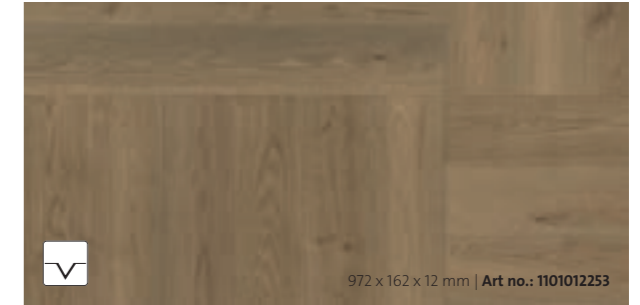

M10a | Oak smoke grey | system plank | expressive brushed/coloured/natural oil-treated