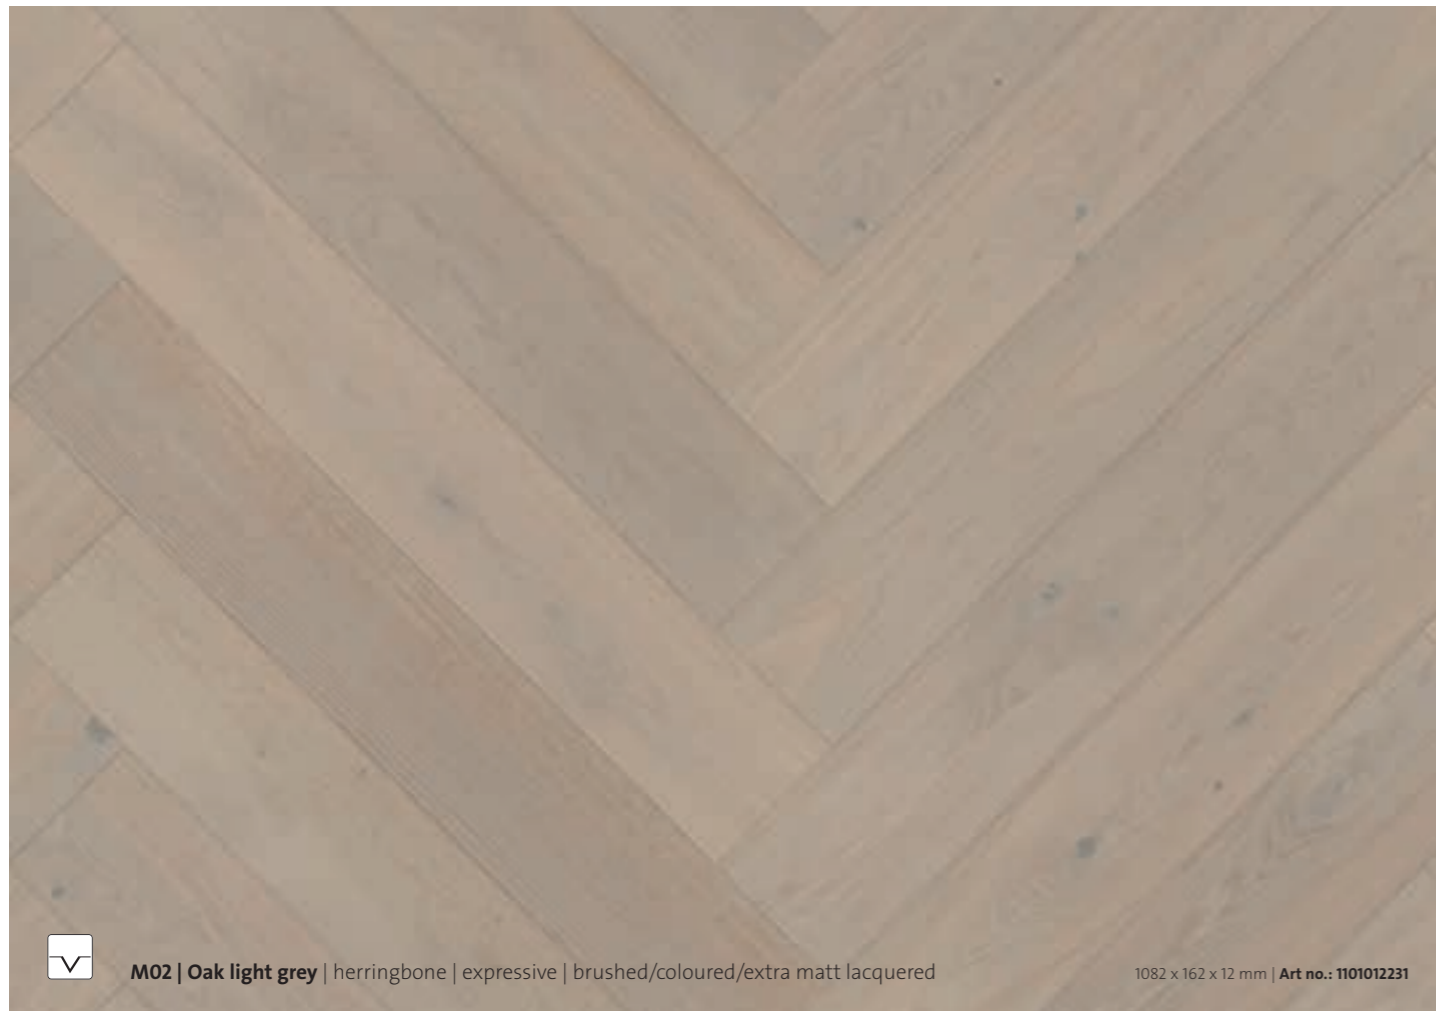

M02 | Oak light grey | herringbone | expressive | brushed/coloured/extra matt lacquered

1082 x 162 x 12 mm | Art no.: 1101012231