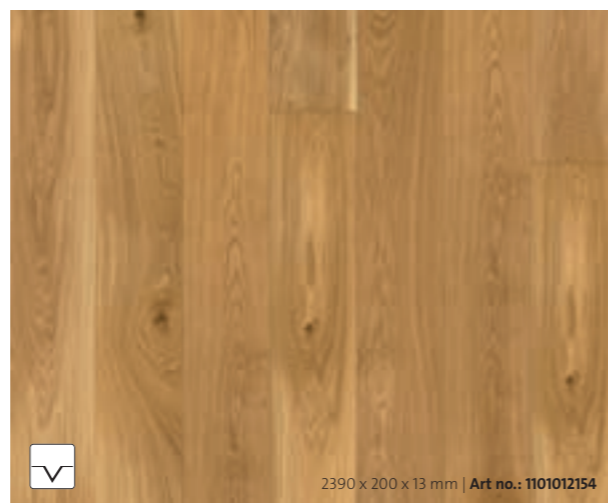

2190 x 162 x 13 mm | Art no.: 1101011652

PRODUCT OVERVIEW

501 | Oak | plank | expressive | brushed/natural oil-treated

502 | Oak light beige | plank | expressive
brushed/white/natural oil-treated

503 | Oak | plank | balanced | brushed/natural oil-treated