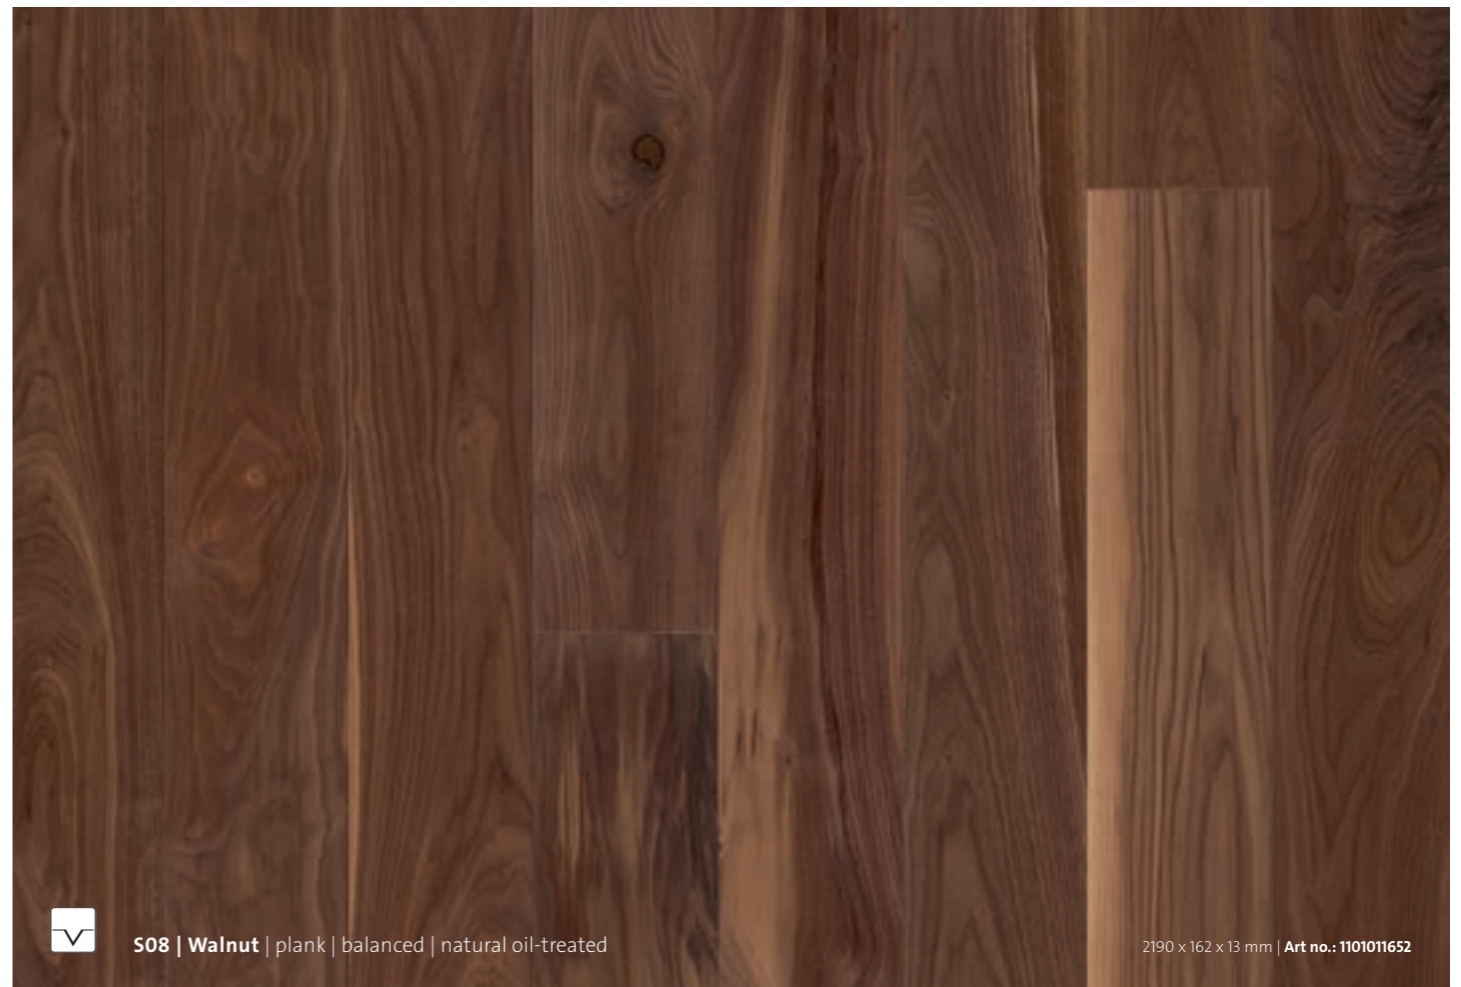

508 | Walnut | plank | balanced | natural oil-treated

2190 x 162 x 13 mm | Art no.: 1101011652