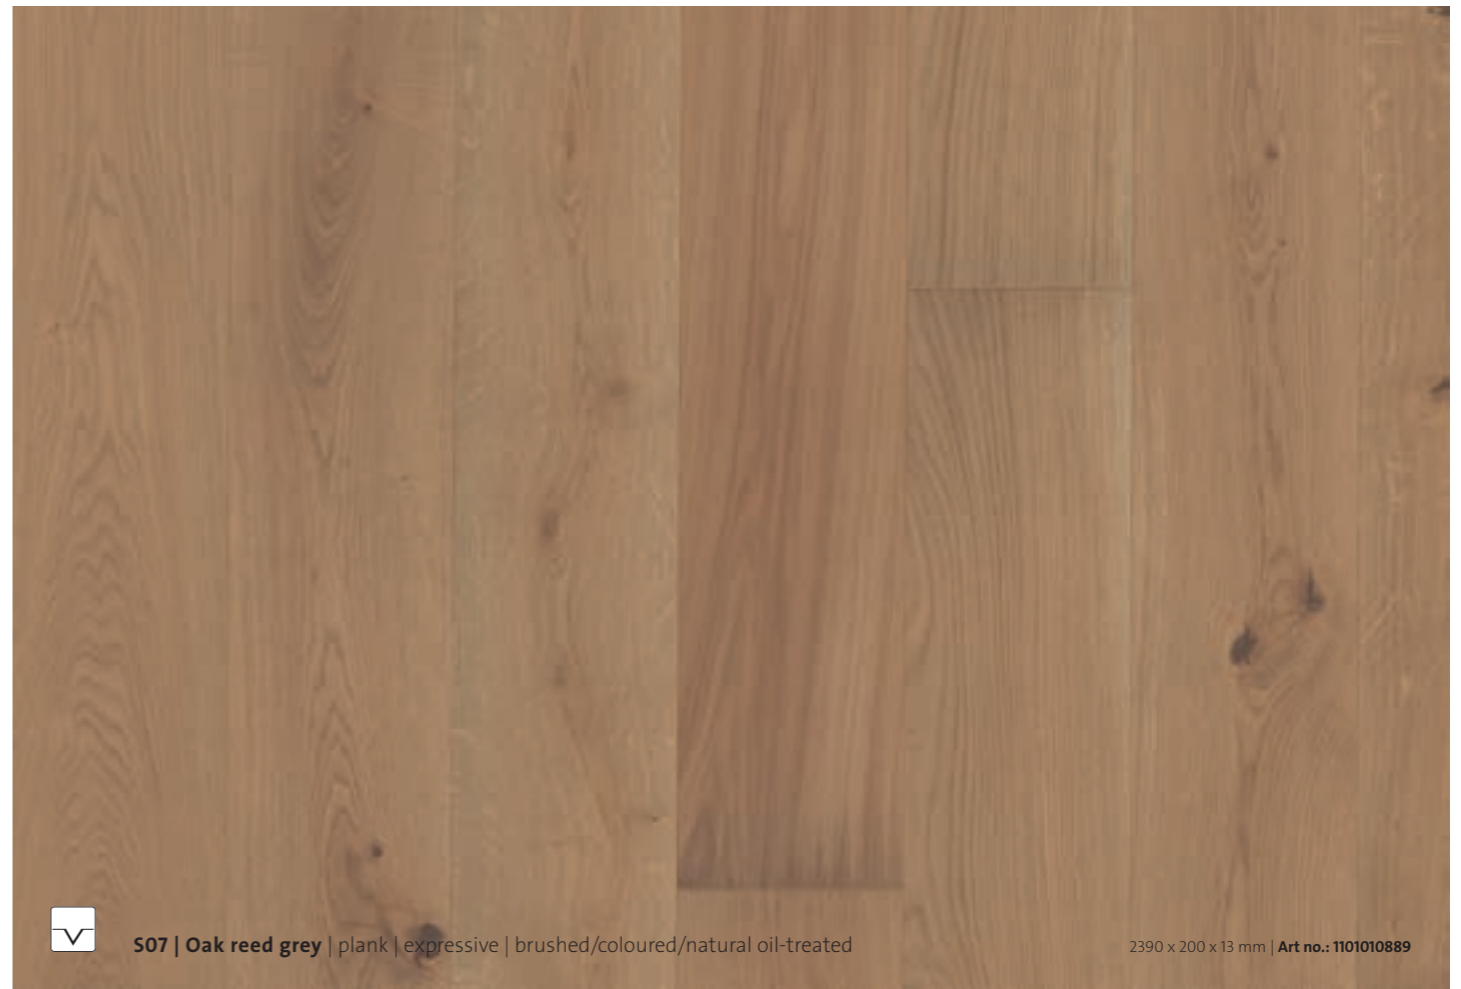

507 | Oak reed grey | plank | expressive | brushed/coloured/natural oil-treated

2390 x 200 x 13 mm | Art no.: 1101010889