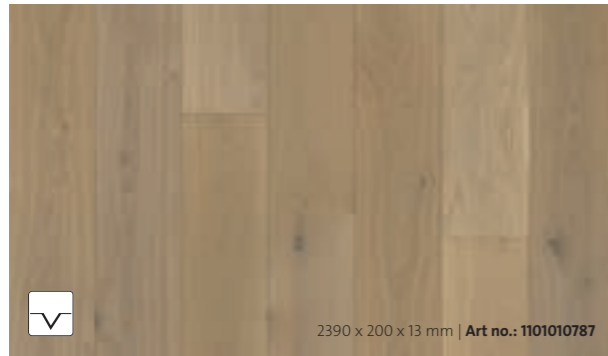

PRODUCT OVERVIEW

2390 x 200 x 13 mm | Art no.: 1101010787