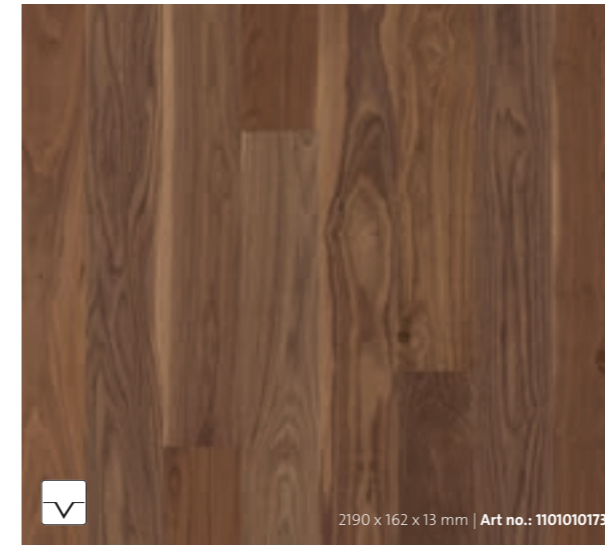

2190 x 162 x 13 mm | Art no.: 1101010173