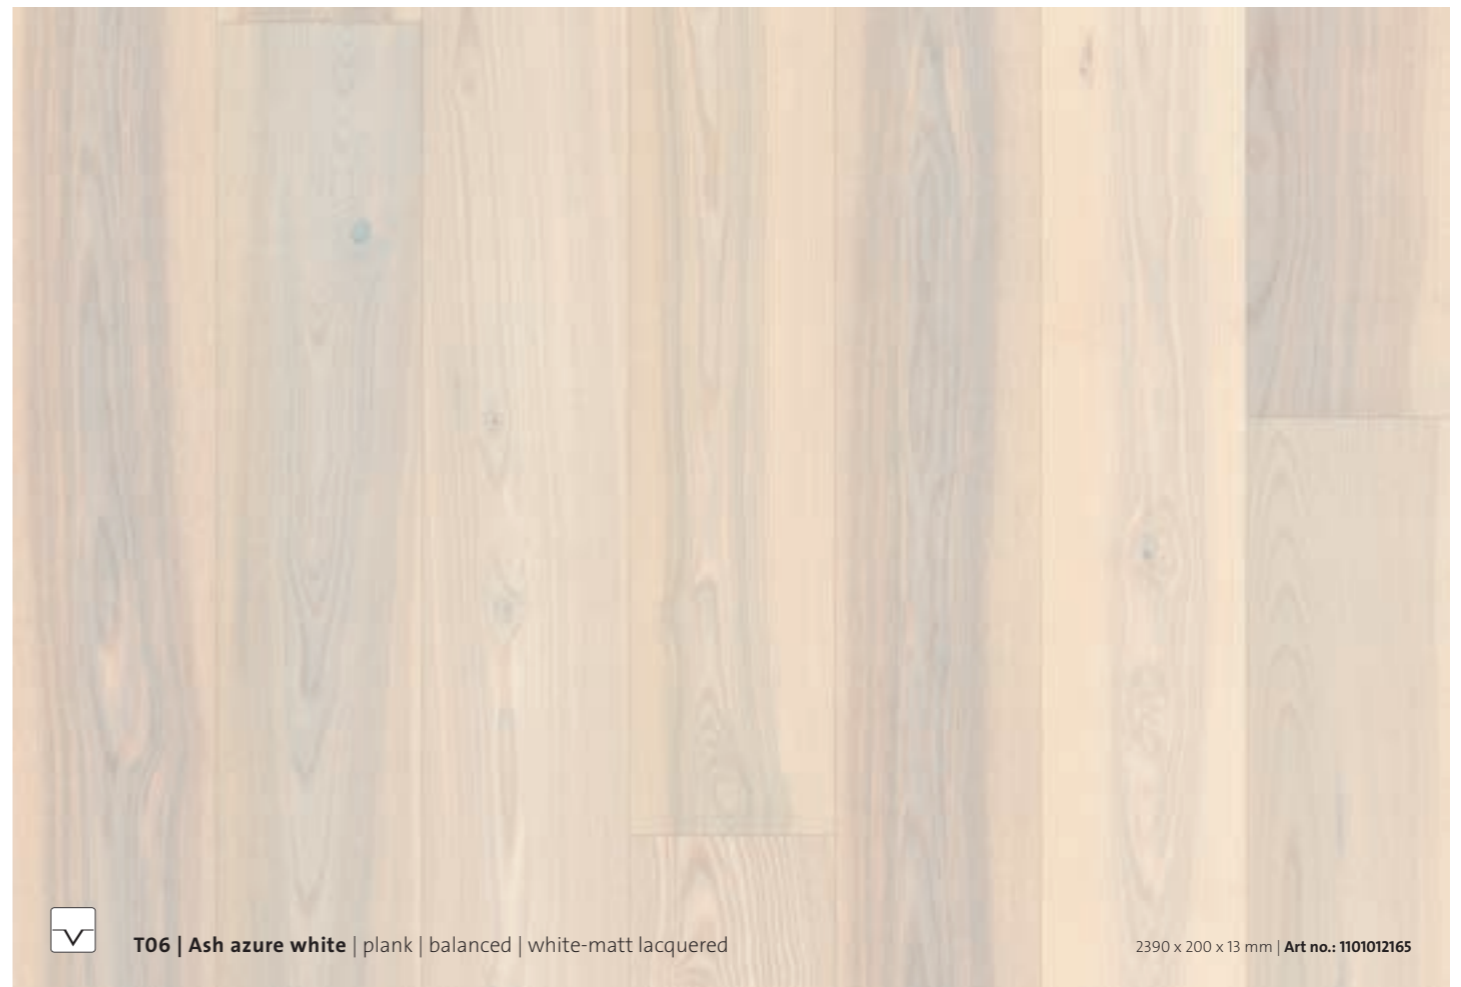

T06 | Ash azure white | plank | balanced | white-matt lacquered

2390 x 200 x 13 mm | Art no.: 1101012165