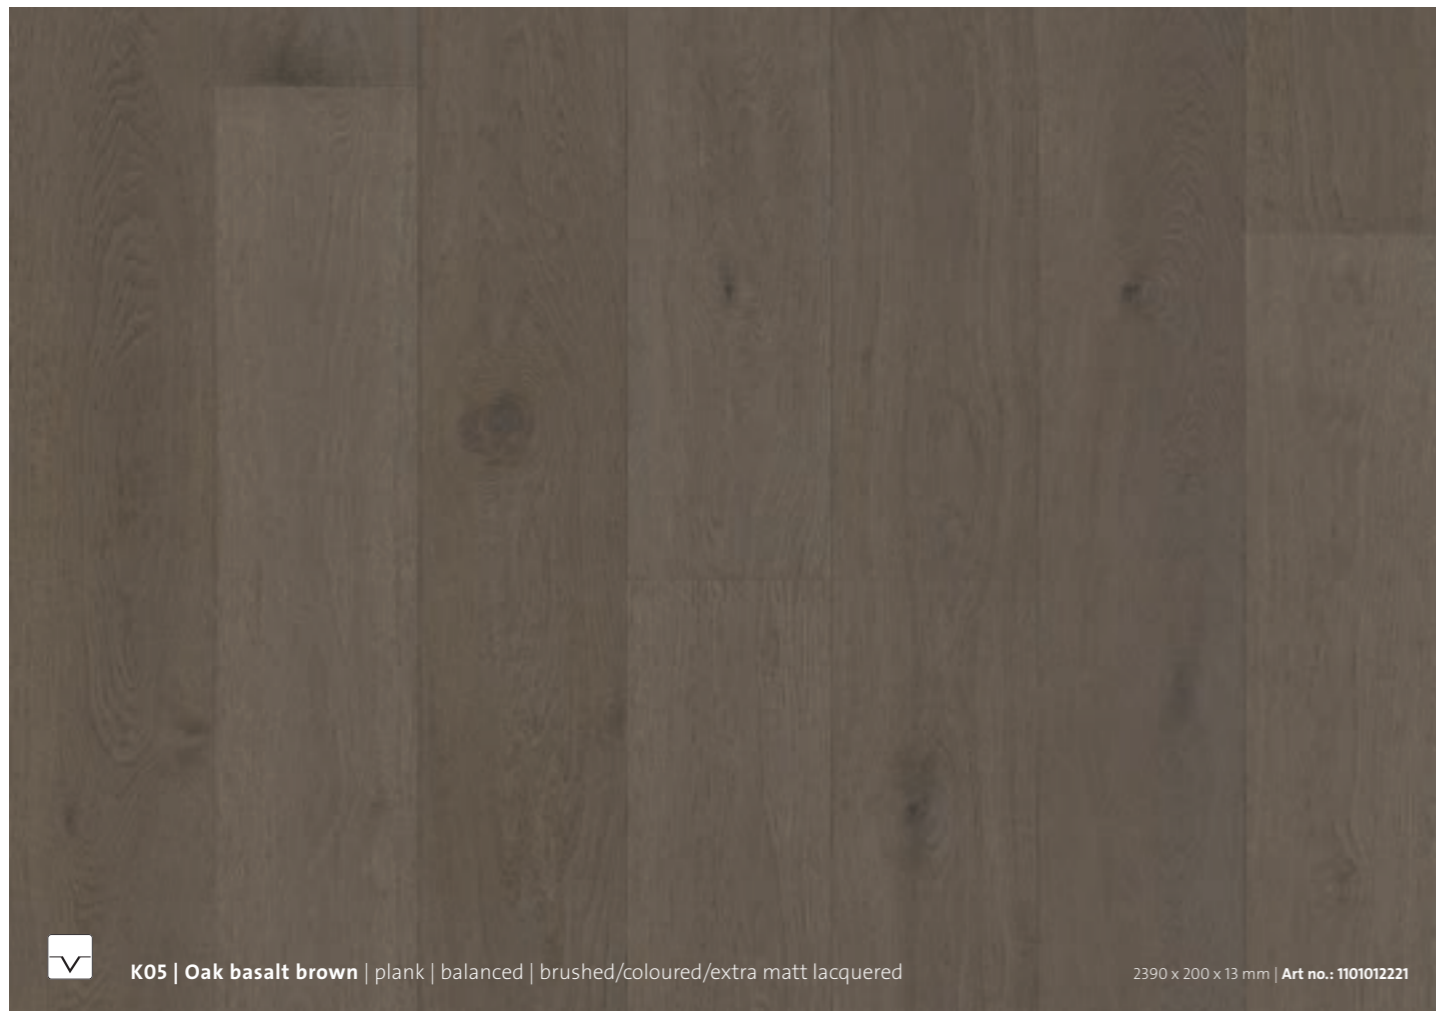

K05 | Oak basalt brown | plank | balanced | brushed/coloured/extra matt lacquered

2390 x 200 x 13 mm | Art no.: 1101012221