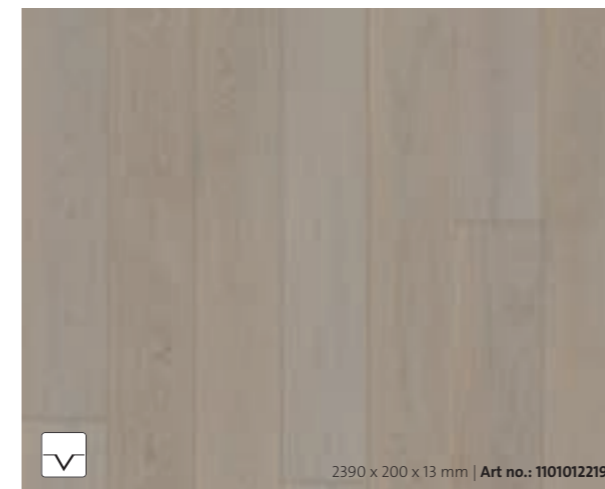

2390 x 200 x 13 mm | Art no.: 1101012219

K03 | Oak grey | plank | balanced
brushed/coloured/extra matt lacquered