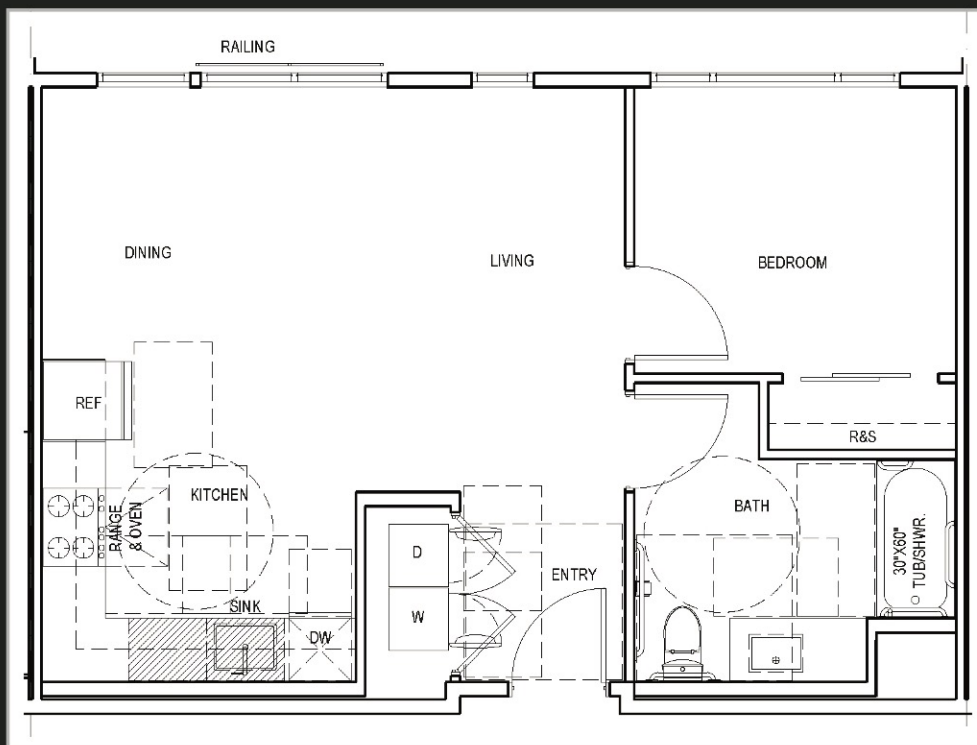

1 Bdrm / 1 Bath

## 1 Bedroom / 1 Bath

Unit:  
405

One-of-a-kind, 612 square foot, wheelchair accessible 1-bedroom home with large open entry, luxury vinyl plank flooring, side-by-side washer & dryer, and Juliet-style balcony. The full-size bathroom includes a tub/shower combo with stone surrounds. The L-shape kitchen is furnished with stainless steel appliances and decorated with a tile back splash.

1.2<sub>A</sub> Floor Plan