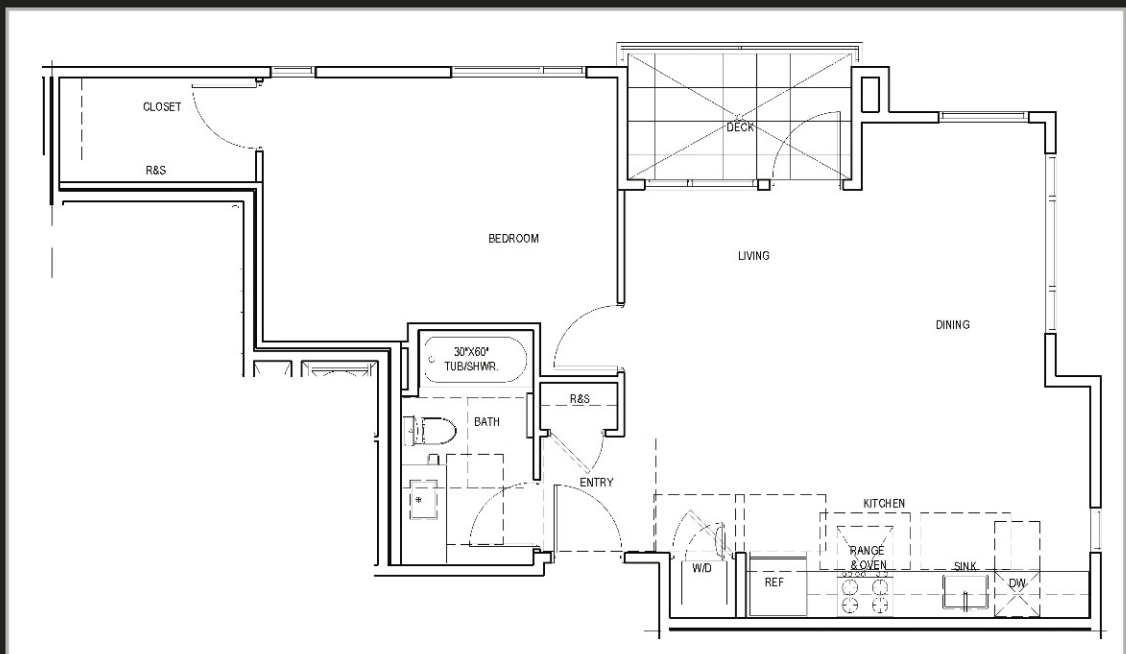

1 Bdrm / 1 Bath

1 Bedroom / 1 Bath

Units:
215, 315, 415

Large, 790 square foot 1-bedroom home with large open entry, luxury vinyl plank flooring, stackable washer & dryer, and deck. The spacious bedroom features a walk-in closet. The full-size bathroom includes a tub/shower combo with stone surrounds. The one-wall-style kitchen is furnished with stainless steel appliances and decorated with quartz countertops and a tile back splash.

1.3 Floor Plan