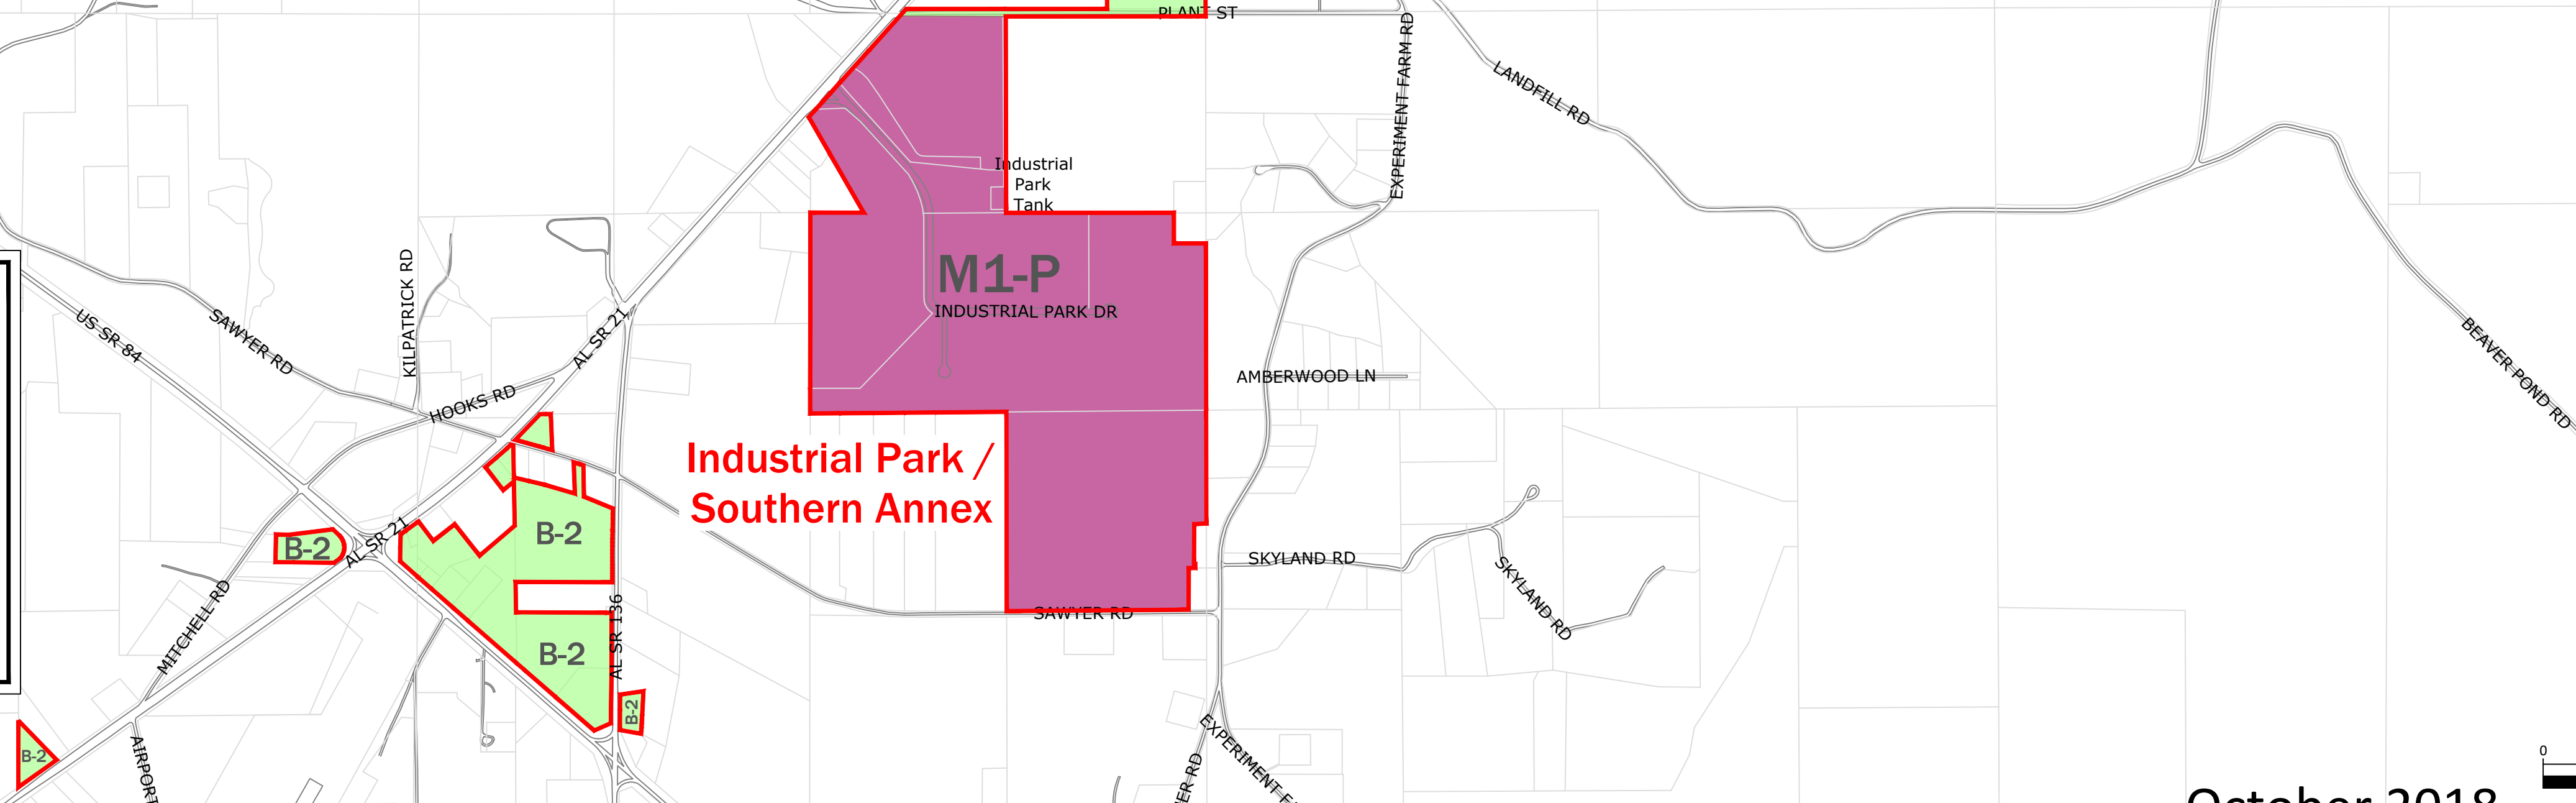

Northern Annex
B-2

CITY of MONROEVILLE ZONING MAP

R-1 Residential District (Single Family)	B-1 Business District (Local Shopping)
R-2 Residential District (Single Family)	B-2 Business District (General Shopping)
R-3 Residential District (Two Family)	AG-1 Agricultural District
R-4 Residential District (Multi-Family)	M-1 Manufacturing District (Light Industry)
MH-1 Mobile Home District (Park)	M-2 Manufacturing District (Heavy Industry)
CBD Central Business District	M1-P Manufacturing District (Industrial Park)