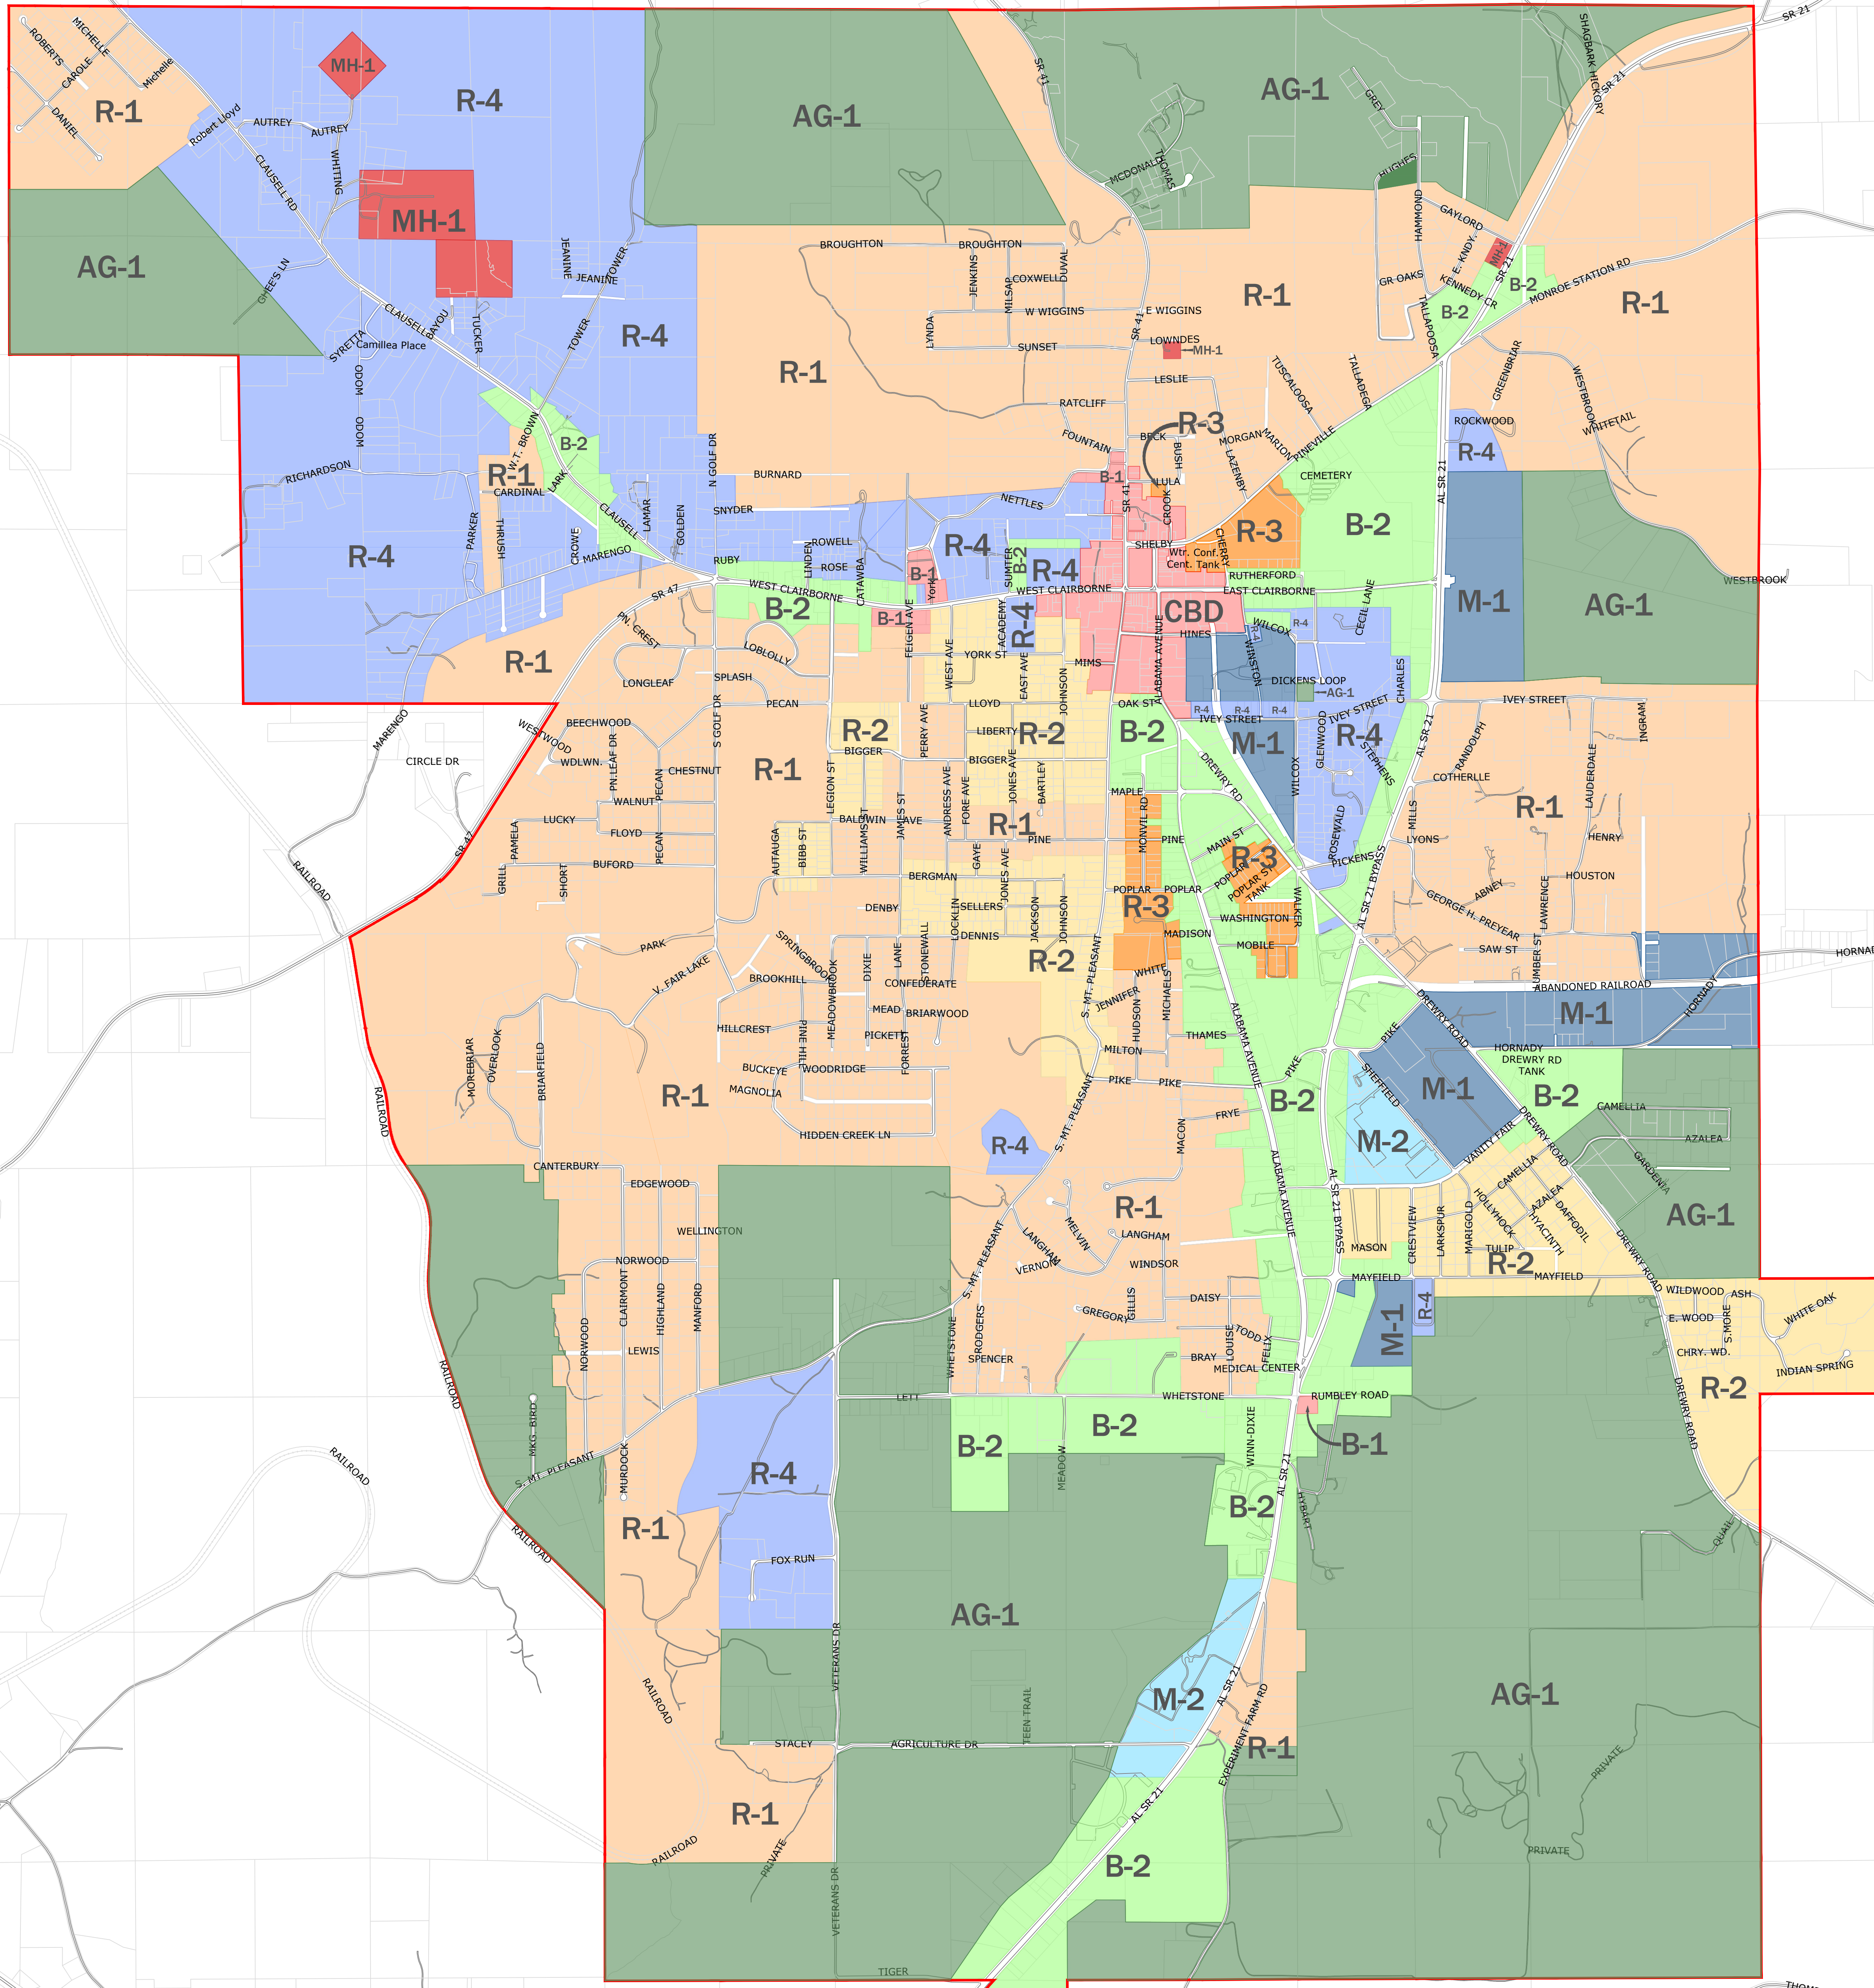

Northern Annex
B-2

CITY of MONROEVILLE ZONING MAP

R-1 Residential District (Single Family)	B-1 Business District (Local Shopping)
R-2 Residential District (Single Family)	B-2 Business District (General Shopping)
R-3 Residential District (Two Family)	AG-1 Agricultural District
R-4 Residential District (Multi-Family)	M-1 Manufacturing District (Light Industry)
MH-1 Mobile Home District (Park)	M-2 Manufacturing District (Heavy Industry)
CBD Central Business District	M1-P Manufacturing District (Industrial Park)