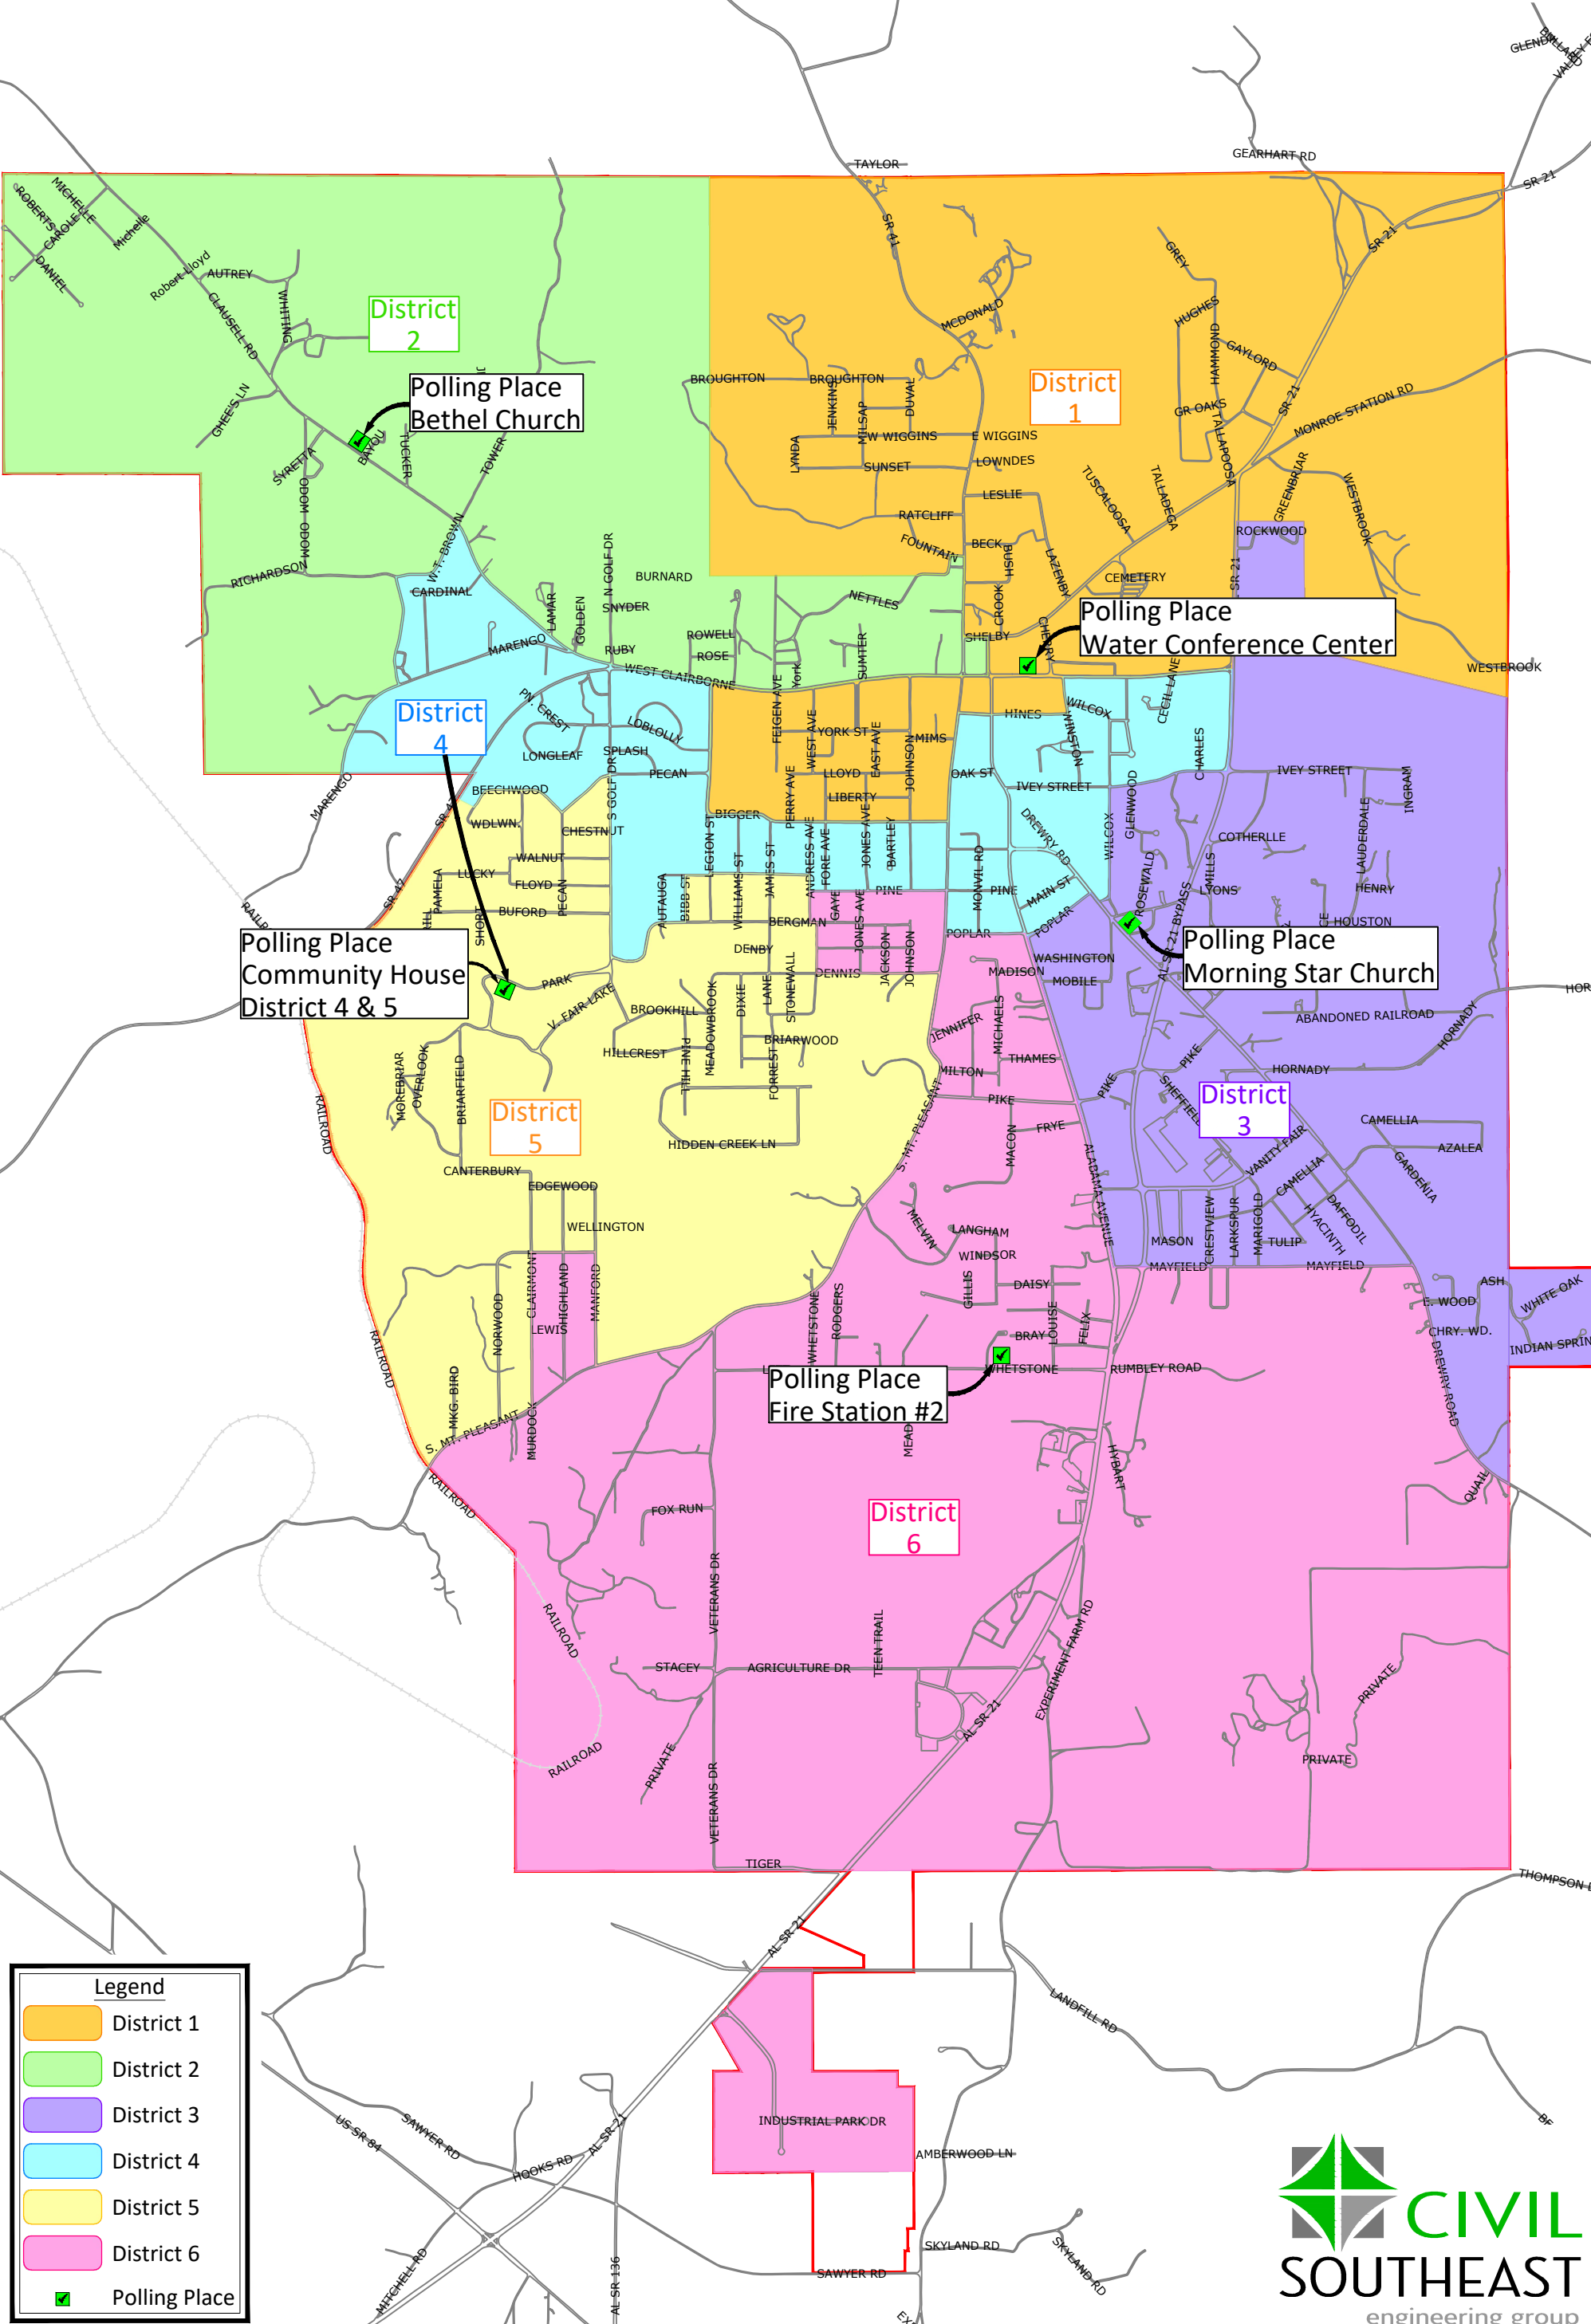

VOTING DISTRICT MAP

CITY OF MONROEVILLE

District 2

Polling Place
Bethel Church

District 1

Polling Place
Water Conference Center

District 4

Polling Place
Community House
District 4 & 5

Polling Place
Morning Star Church

District 5

District 3

Polling Place
Fire Station #2

District 6

Legend

- District 1
- District 2
- District 3
- District 4
- District 5
- District 6
- Polling Place