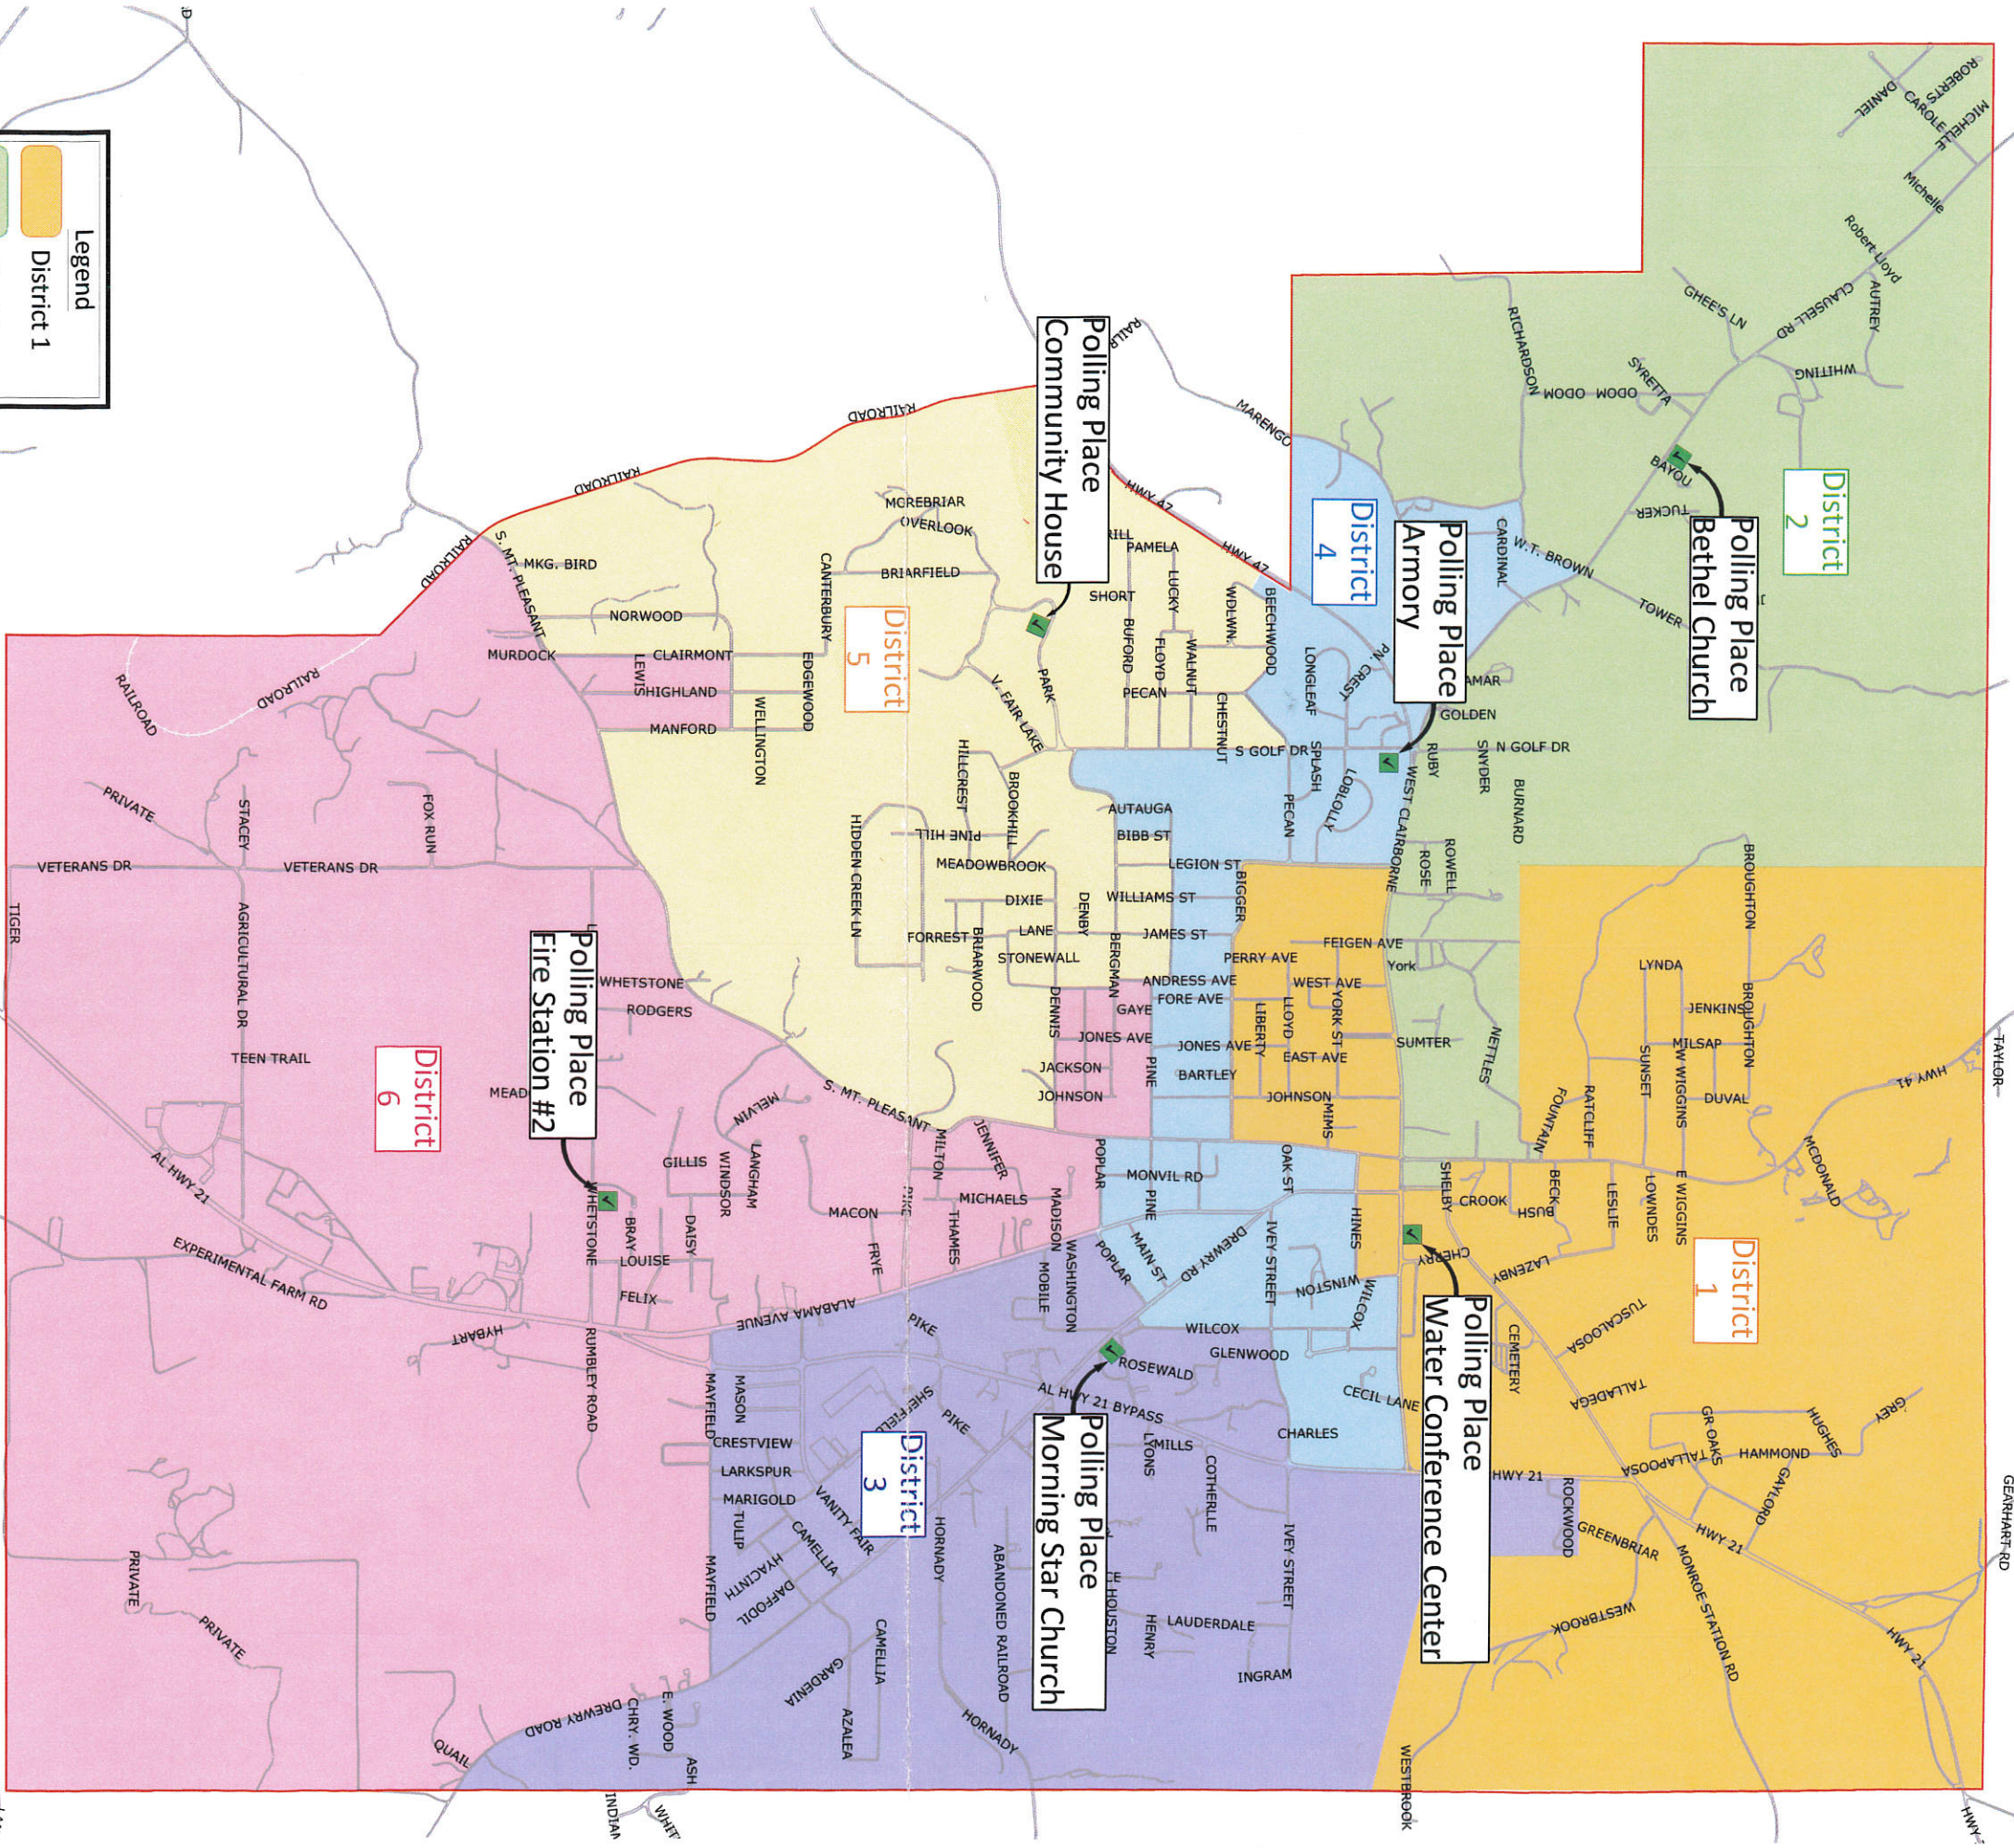

VOTING DISTRICT MAP

CITY OF MONROEVILLE

Legend	
	District 1
	District 2
	District 3
	District 4
	District 5
	District 6
	Polling Place

DMD
engineers

201 East Troy Street
P.O. Box 610
Andalusia, AL 36420

Phone 334.222.1849
Fax 334.222.1869
www.dmdengineers.com