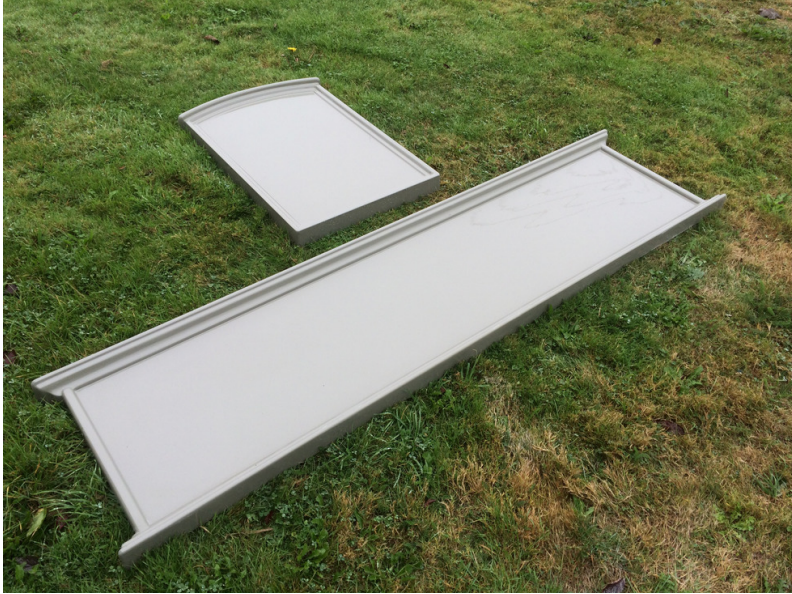

GRP SIGNS

QUALITY FIBREGLASS SIGNS AND HANGING SIGNS.

Fibreglass signs are very strong and durable yet lightweight in construction.

Our signs have a glossy weatherproof finish and give a high quality solid appearance.

We have a range of over 100 framed signs to choose from, and can custom make panel signs.

We can supply in a wide range of colours which are highly resistant to sunlight and weathering.

Our popular hanging signs can be supplied with a wall mount bracket.

Our signs can be fixed in a variety of ways for either wall or post mounting,

Rectangles and Bump Tops

Hanging Signs

Pub Style Signs

Pub Style Signs

A Boards

Fixings

Rail for post mounting