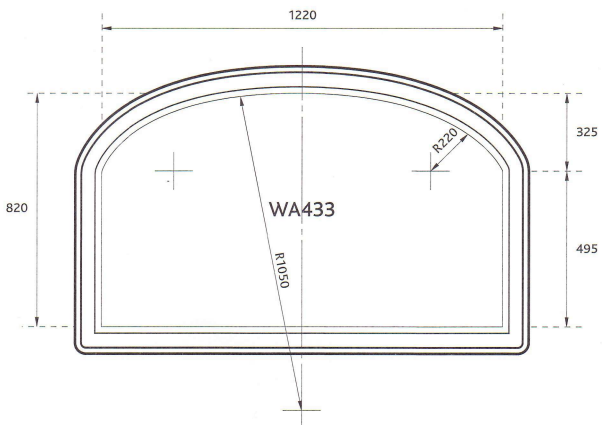

Bump Top Signs

Profile	Sign Code	Measurements Millimeters	Print Area Millimeters
	BT234	610 x 1030	See drawings above
	BT326	915 x 780	" "
	BT426	1220 x 775	" "
	BT6310	1830 x 1170	" "
	BT821	2440 x 630	" "
	BT59210	1750 x 865	" "

Profile	Sign Code	Measurements Millimeters	Print Area Millimeters
	WP2618	750 x 500	750 x 500
	WP2634	750 x 1000	750 x 1000

Oval Signs

OV326

Profile	Sign Code	Measurements Millimeters	Print Area Millimeters
	OV326	915 x 760	830 x 680

Profile	Sign Code	Measurements Millimeters	Print Area Millimeters
	ODS2316	700 x 450	630 x 380

Profile	Sign Code	Measurements Millimeters	Print Area Millimeters
	DS3242	813 X 1068	990 X 735
	DS226	870 x 610	790/700 x 525
	DS43	1220 X 915	1120 X 820
	DS22	610 x 610	535 x 535
*Price On Application			Shoulder height/Full height

Profile	Sign Code	Measurements Millimeters	Print Area Millimeters
	WA433	1300 x 900	1220 x 820

Profile	Sign Code	Measurements Millimeters	Print Area Millimeters	Brackets
	AB32	915 x 610	835 x 530	—