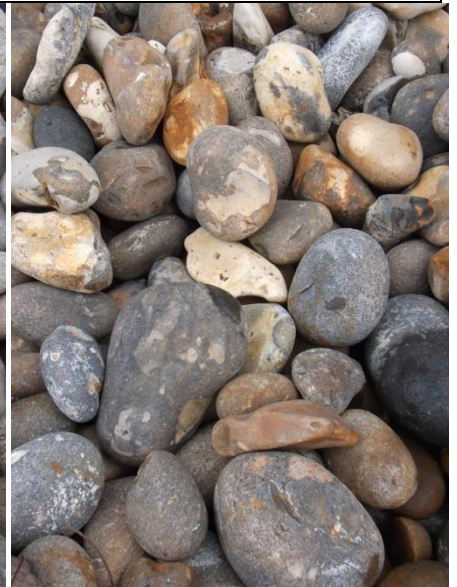

# E.Akhurst & Son Ltd – Aggregates available

**North Sea Cobbles**

**Green Chunkies**

**Silver Sparkle Chunkies**

**Honey Suckle Chippings**

**Scottish Tweed Pebbles 20-30mm**

**River Pebbles**

**Blue Slate 40mm**

**10mm Shingle**

**Bark**

# E.Akhurst & Son Ltd – Aggregates available

**Cotswold**

**Purple Slate 20mm**

**Purple Slate 40mm**

**Forest Green 11 - 18mm**

**Silver Sparkle**

**Red Chippings**

**Green Slate 40mm**