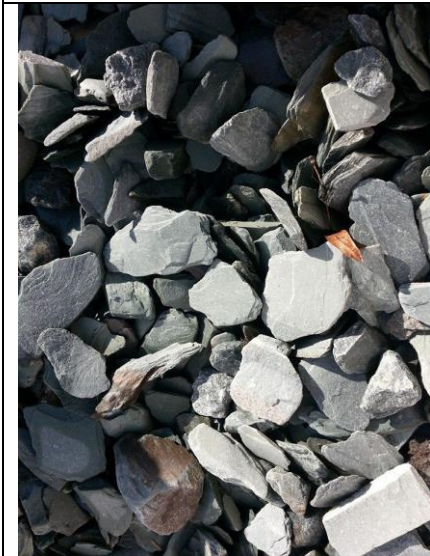

# E.Akhurst & Son Ltd – Aggregates available

**North Sea Cobbles**

**Green Chunkies**

**Silver Sparkle Chunkies**

**Honey Suckle Chippings**

**Scottish Tweed Pebbles 20-30mm**

**River Pebbles**

**Blue Slate 40mm**

**10mm Shingle**

**Bark**

# E.Akhurst & Son Ltd – Aggregates available

**Cotswold**

**Purple Slate 20mm**

**Purple Slate 40mm**

**Forest Green 11 - 18mm**

**Silver Sparkle**

**Red Chippings**

**Green Slate 40mm**