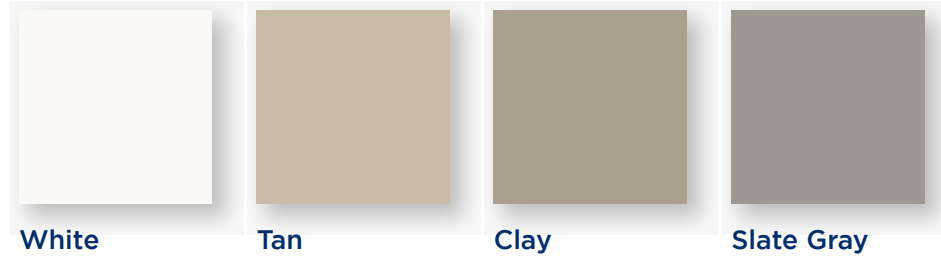

Solid Privacy in Slate Gray

Solid Privacy in Dark Walnut

# Available Colors:

## Standard Colors

White Tan Clay Slate Gray

EverFence supplies only the highest quality Vinyl fencing in the colors and styles that YOU want. From classic colors, to the unique wood styles found in our Timberland Series, you will find the right color to beautify your outdoor living space. Ask us today for color samples.