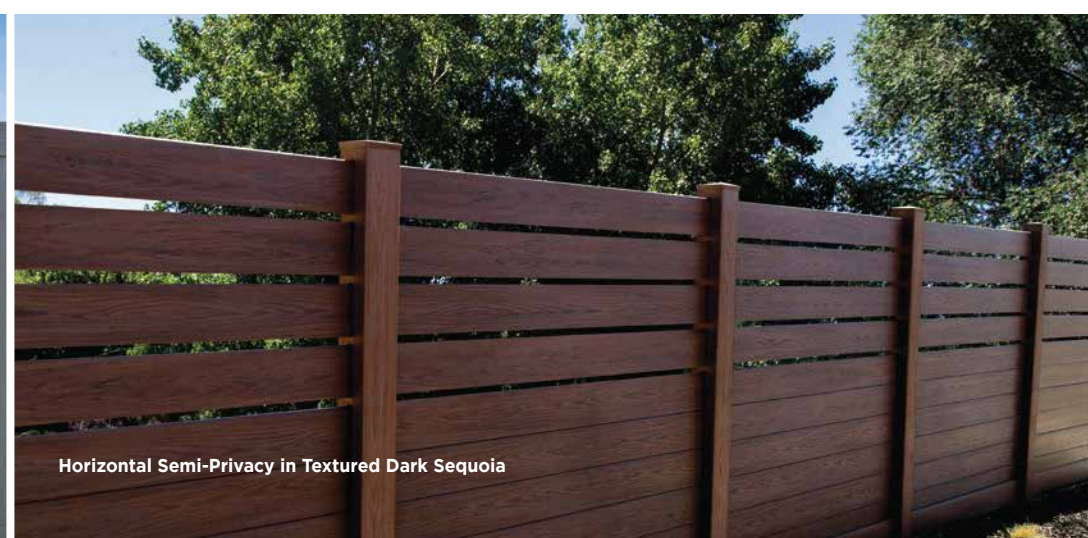

## Textured Timberland Series

Solid Privacy in White

Porch Railing

Solid Privacy in Tan

With Everfences' fence materials you can create an outdoor living space that is as unique as you. Compliment your yard with an ornate look or surround it with a wood-like privacy fence, the choice is yours! Whatever you are looking to create, Everfence can make it happen.

Picket Fence in White

Solid Privacy with Dark Walnut Posts & Rails, Weather Aspen infill

Solid Privacy in Textured Driftwood

Horizontal Semi-Privacy in Textured Dark Sequoia

Solid Privacy in White

Ranch Rail in White