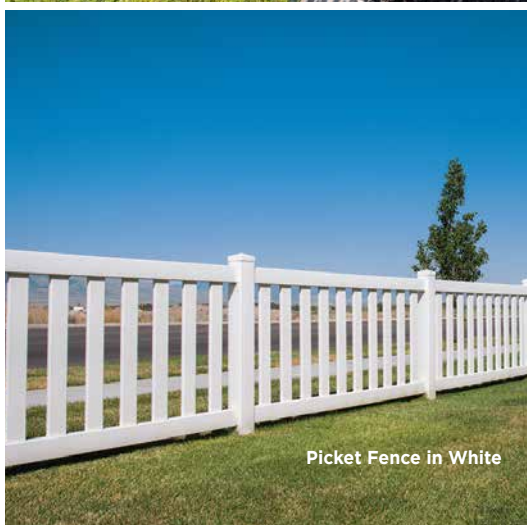

## Textured Timberland Series

Solid Privacy in White

Porch Railing

Solid Privacy in Tan

With Everfences' fence materials you can create an outdoor living space that is as unique as you. Compliment your yard with an ornate look or surround it with a wood-like privacy fence, the choice is yours! Whatever you are looking to create, Everfence can make it happen.

Picket Fence in White

Solid Privacy with Dark Walnut Posts & Rails, Weather Aspen infill

Solid Privacy in Textured Driftwood

Horizontal Semi-Privacy in Textured Dark Sequoia

Solid Privacy in White

Ranch Rail in White