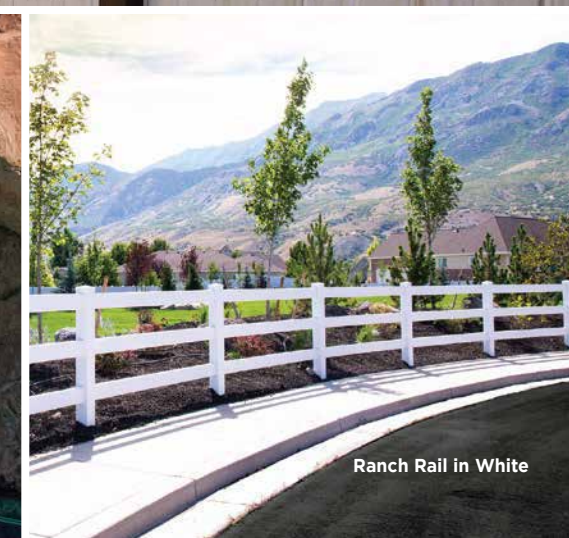

## Textured Timberland Series

Solid Privacy in White

Porch Railing

Solid Privacy in Tan

With Everfences' fence materials you can create an outdoor living space that is as unique as you. Compliment your yard with an ornate look or surround it with a wood-like privacy fence, the choice is yours! Whatever you are looking to create, Everfence can make it happen.

Picket Fence in White

Solid Privacy with Dark Walnut Posts & Rails, Weather Aspen infill

Solid Privacy in Textured Driftwood

Horizontal Semi-Privacy in Textured Dark Sequoia

Solid Privacy in White

Ranch Rail in White