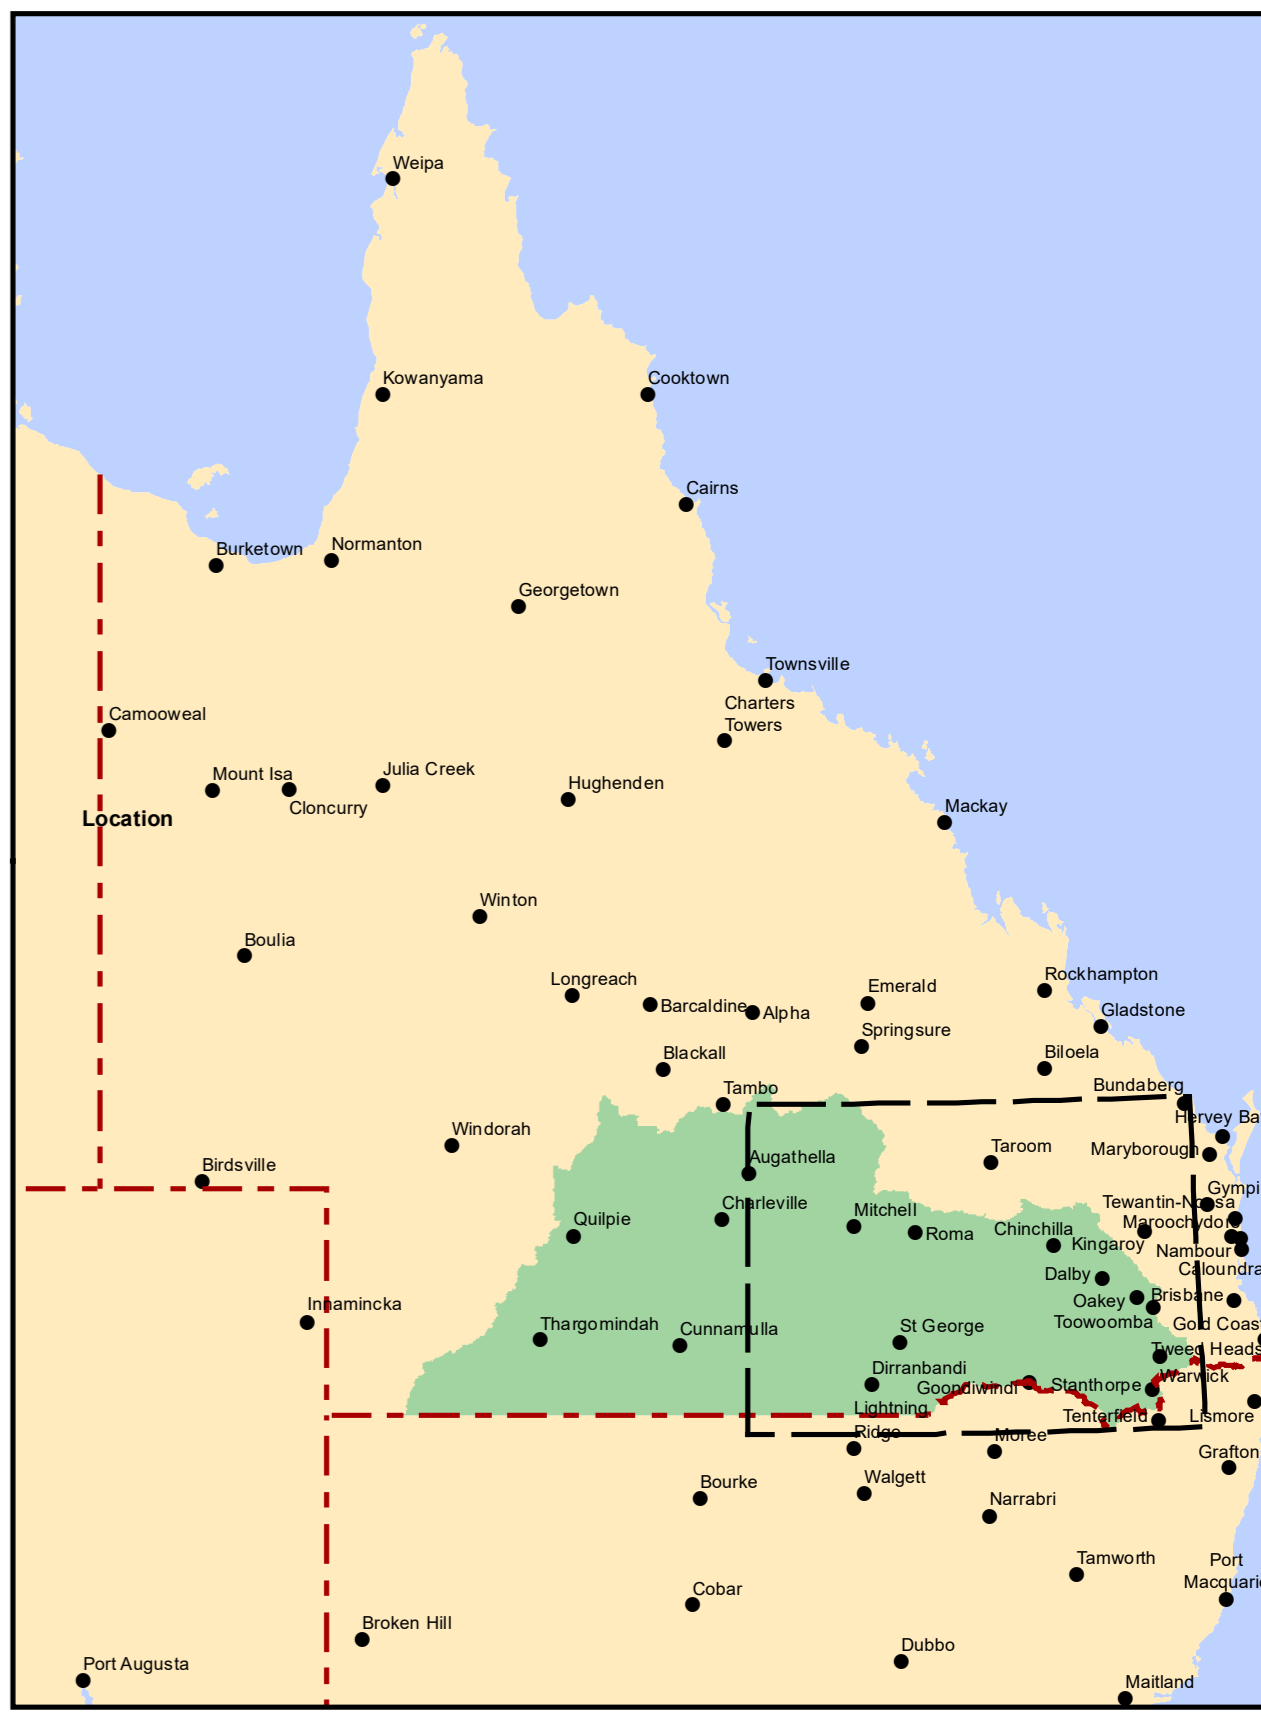

Southern Queensland Landscapes Maranoa Balonne Border Rivers Management Unit

Legend

	State Borders		Rural Properties
	SQ Landscapes		RLP Brigalow Priority Area
	SQ Landscapes Mgt Units		Drainage 10M
	Regional Councils		sqnm_Major_watercourse_lines
	State Forest		RLP Brigalow Action Zone
	National Park		RLP Grassland Priority Area
	Nature Refuges		RLP Grassland Action Zone
	Ramsar Wetlands		NRIP Priority Areas
			RLP AG Darling Downs
			RLP AG Murray Darling

Fence Clusters

	1
	2
	3

Projection: Albers,
Datum: WGS 1984,
Central Meridian: 147,
Standard Parallel 1: -26,
Standard Parallel 2: -28

Scale: 1:600,000

This map was produced by SQ Landscapes

These projects are supported by Southern Queensland Landscapes, through funding from Australian Government National Landcare Program (NLP, RLP)
Queensland Government National Landcare Program (NLP)
Queensland Government Natural Resource Investment Program (NRIP)
Queensland Government Federal Pest Initiative (FPI)