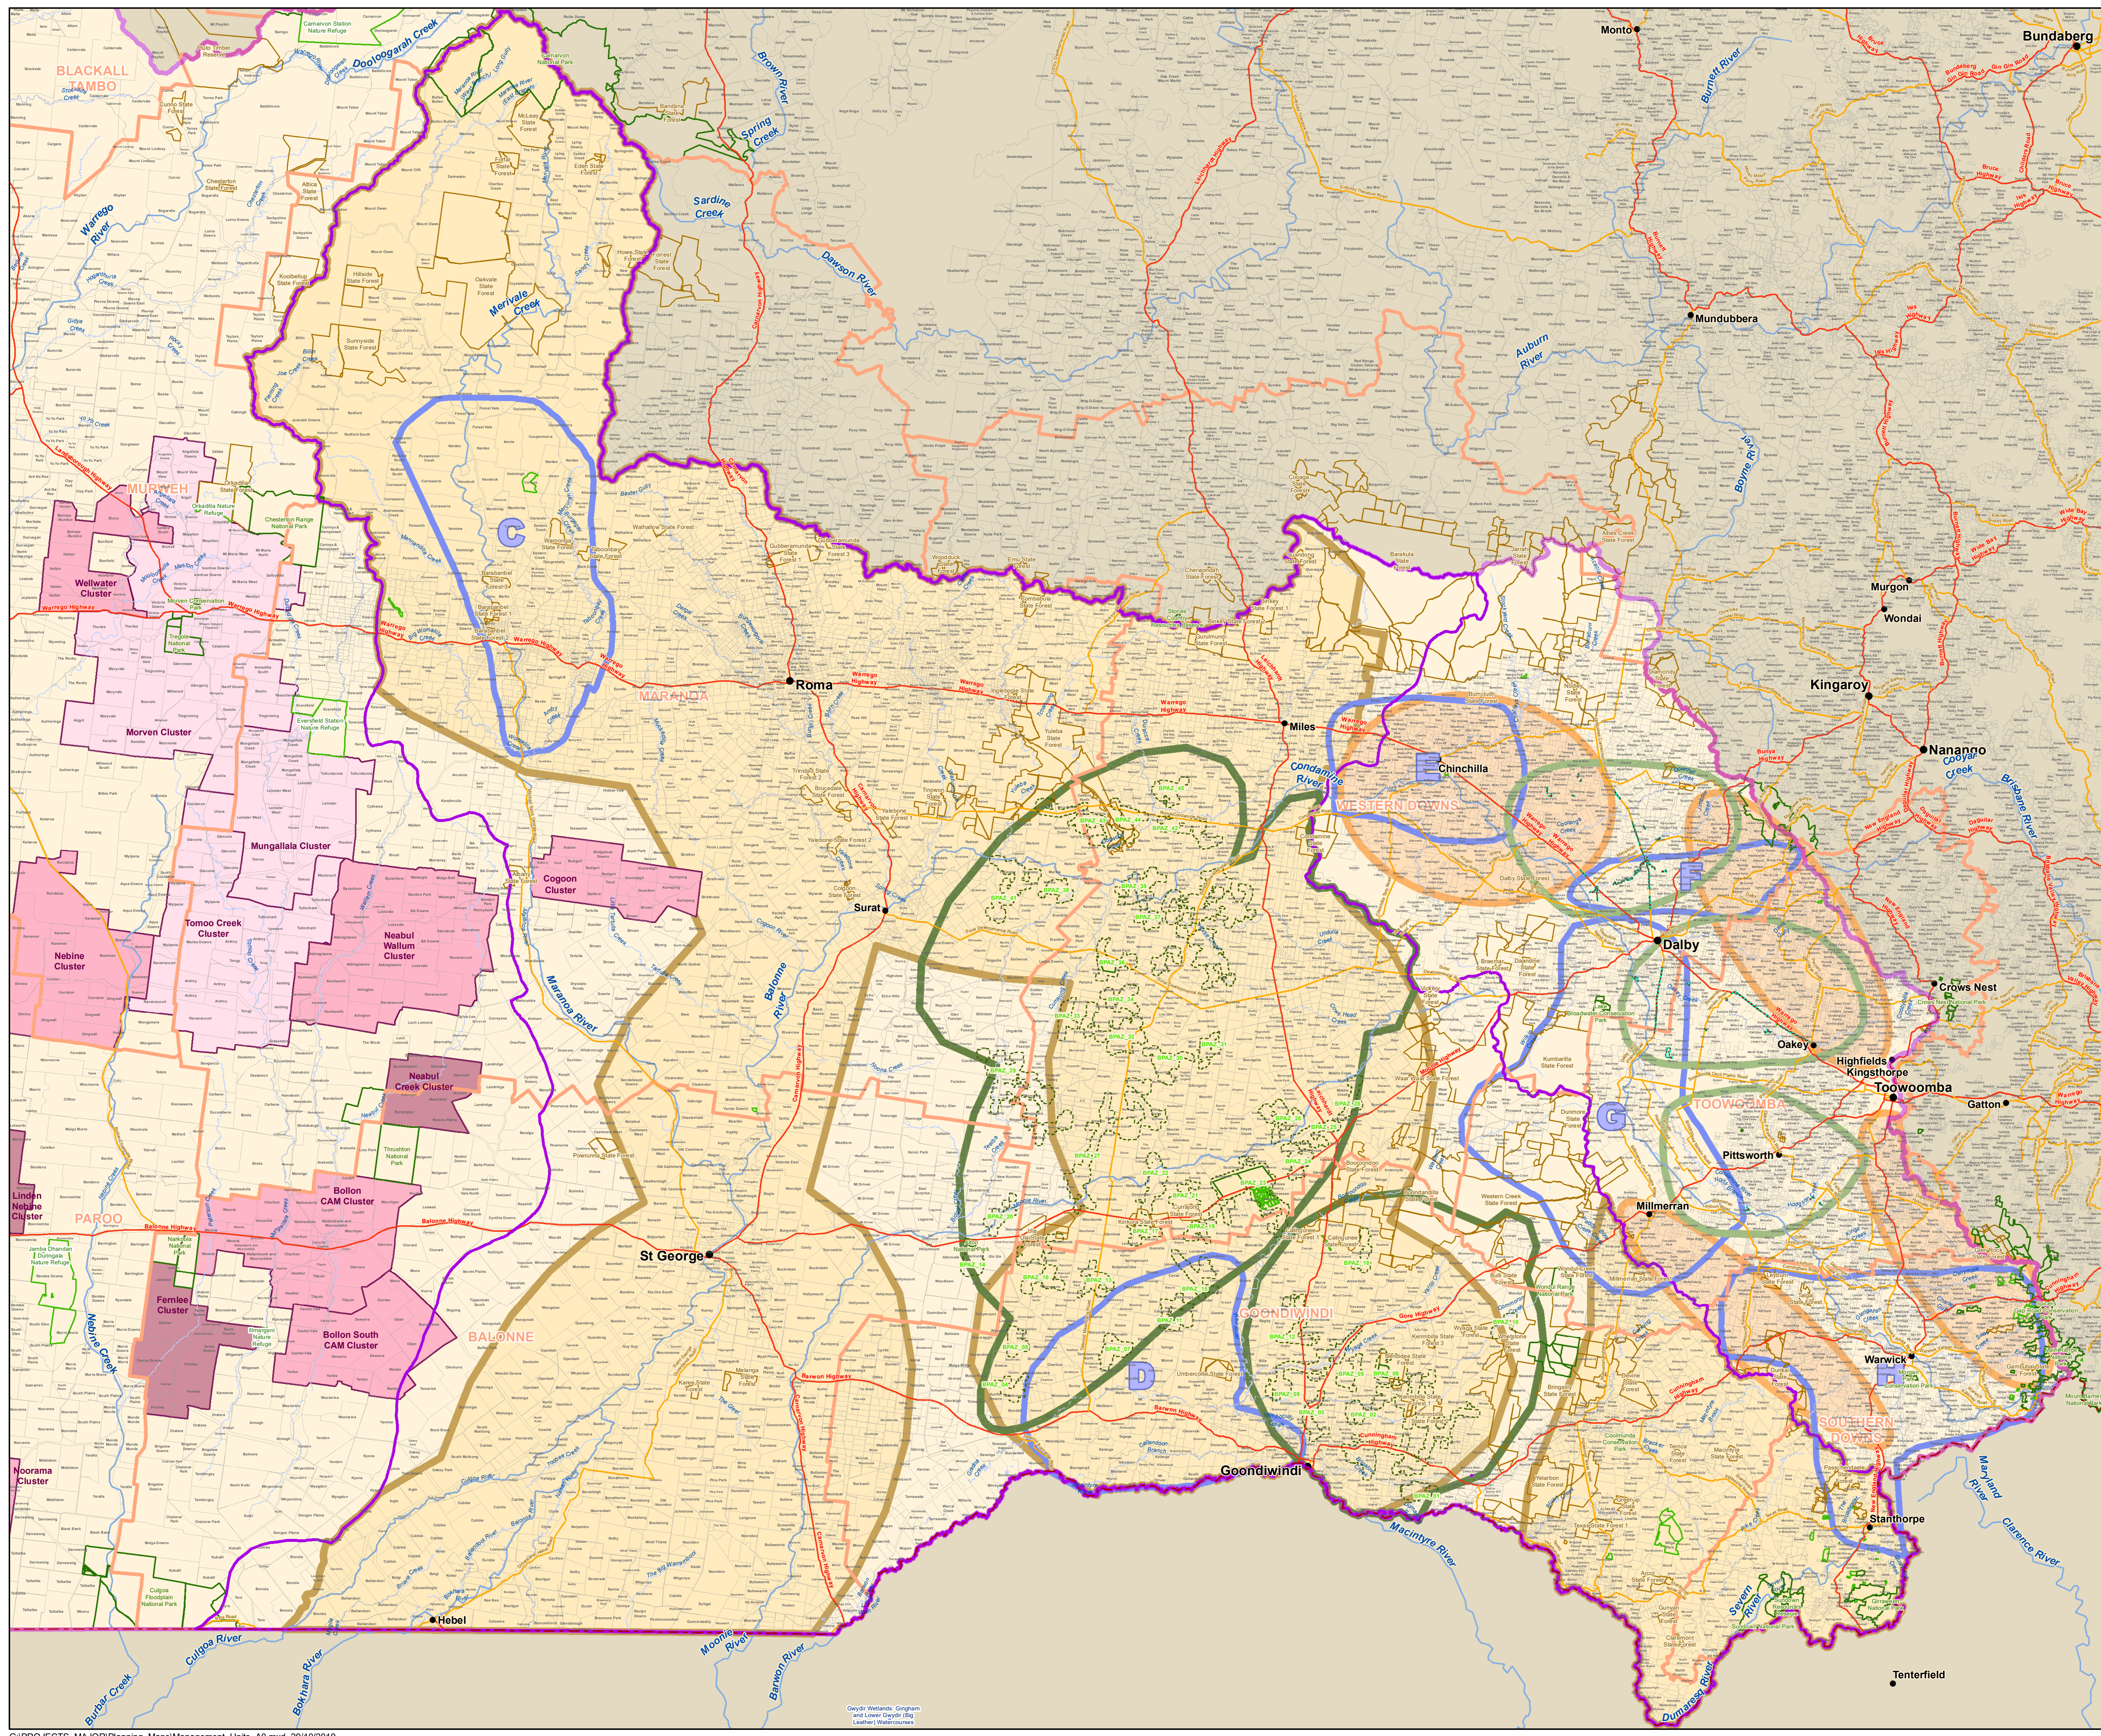

Southern Queensland Landscapes Maranoa Balonne Border Rivers Management Unit

Legend

	State Borders		Rural Properties
	SQ Landscapes		RLP Brigalow Priority Area
	SQ Landscapes Mgt Units		Drainage 10M
	Regional Councils		sqnm_Major_watercourse_lines
	State Forest		RLP Brigalow Action Zone
	National Park		RLP Grassland Priority Area
	Nature Refuges		RLP Grassland Action Zone
	Ramsar Wetlands		NRIP Priority Areas
			RLP AG Darling Downs
			RLP AG Murray Darling

Fence Clusters

	1
	2
	3

Projection: Albers,
Datum: WGS 1984,
Central Meridian: 147,
Standard Parallel 1: -26,
Standard Parallel 2: -28

Scale: 1:600,000

This map was produced by SQ Landscapes

These projects are supported by Southern Queensland Landscapes, through funding from Australian Government National Landcare Program (NLP, RLP)
Queensland Government National Landcare Program (NLP)
Queensland Government Natural Resource Investment Program (NRIP)
Queensland Government Federal Pest Initiative (FPI)