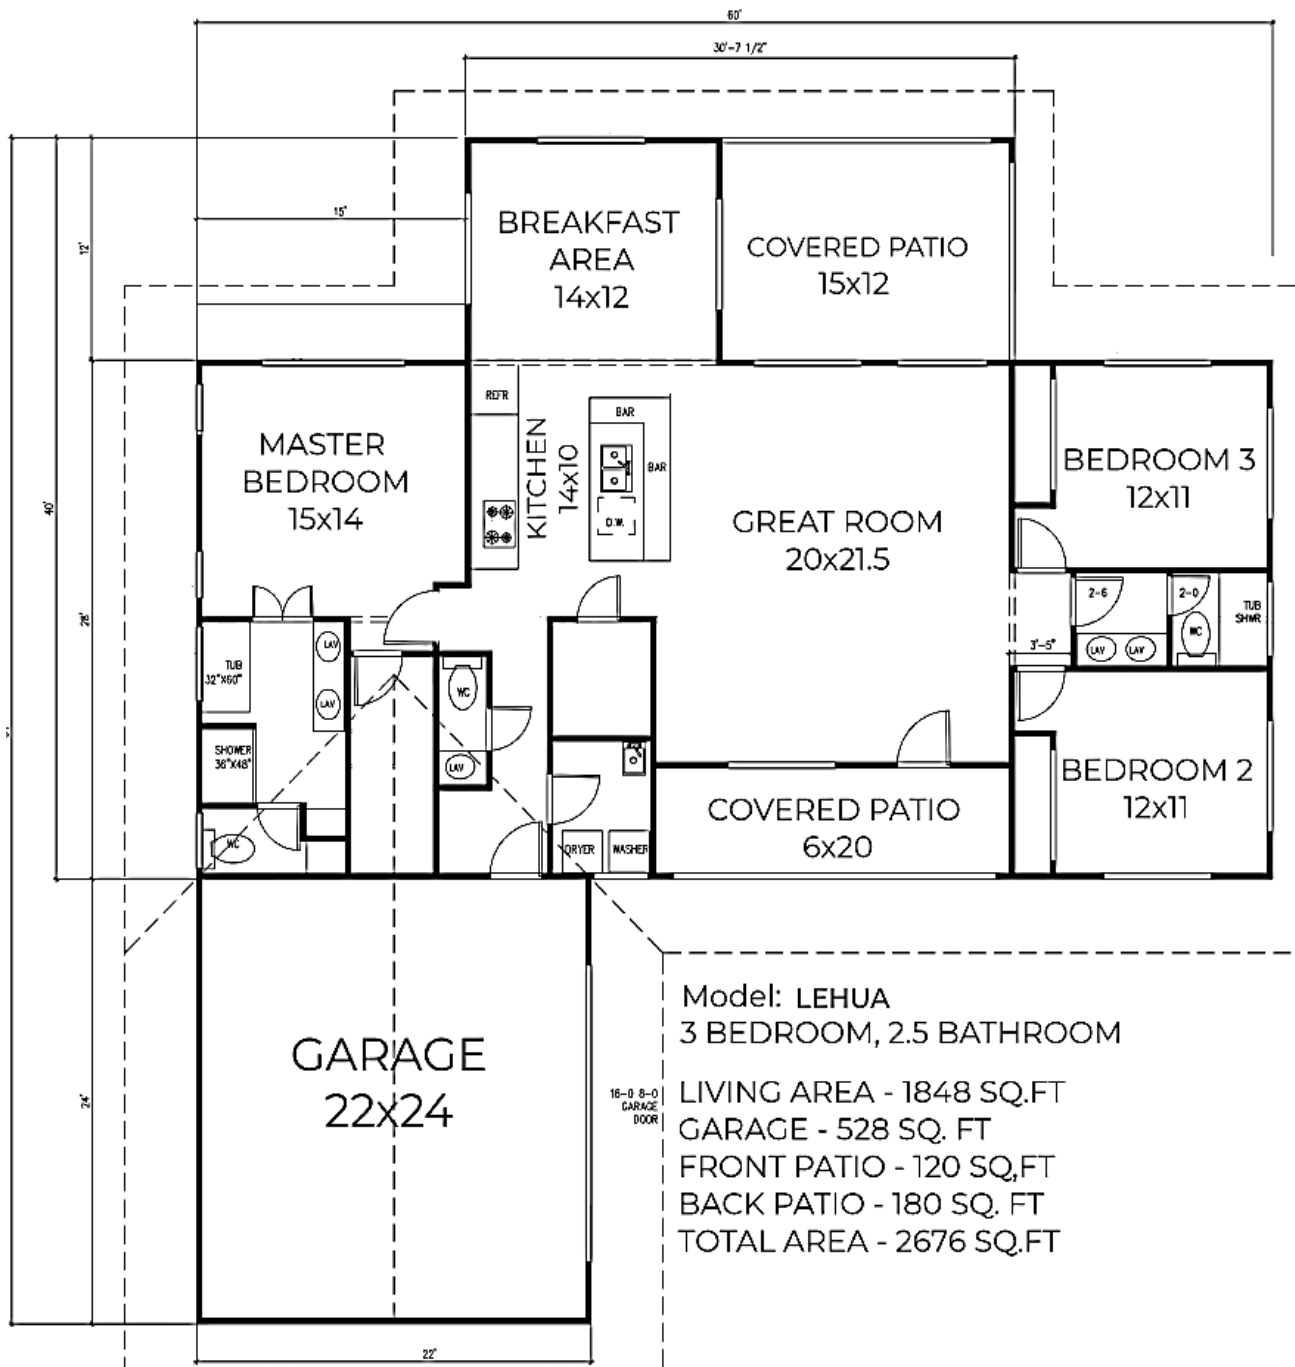

# Lehua starting at \$399,000

*Discovery  
Harbour*  
at Na'alehu

By AMKO Builders  
ABC-32736  
servicing all islands