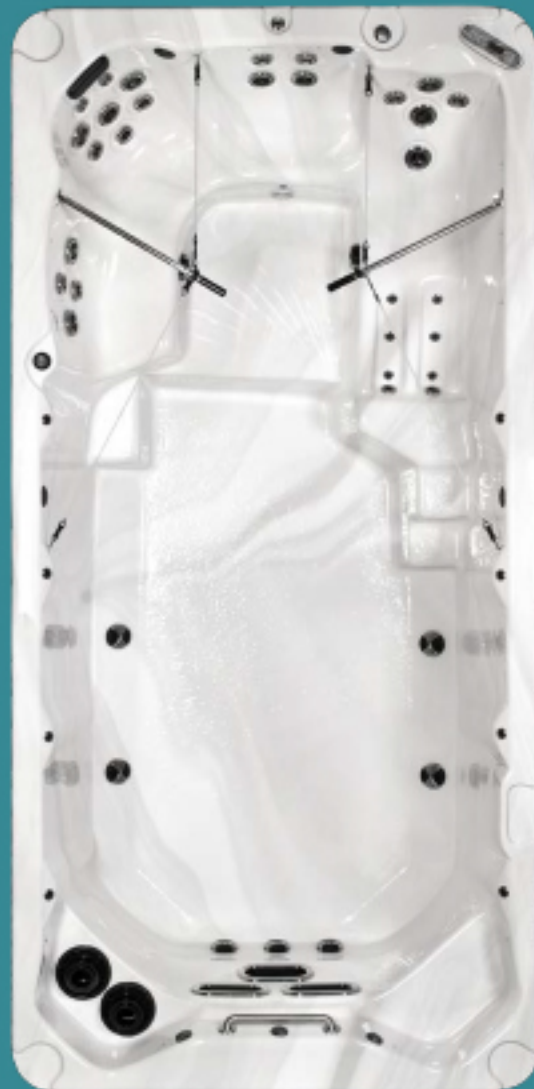

XL SWIM SPA SERIES

The XL Swim Series features Four Winds Spas' comprehensive swim spa line. A hybrid between a swimming pool and heated spa, our swim spas can be used year round for a variety of functions from exercising to relaxing. Our 3-River Jet system features Waterway's Variable Speed Distribution Unit providing even pressure and varying levels of difficulty for swim workouts.

PUMPS: 3 x 12 Amp 4.0 HP Viper + 1 x 12 Amp 5.0 HP (US)
3 x 12 Amp 4.0 HP Viper + 1 x 11.5 Amp 3.0 HP (EU)

PACK: BP254 (US) BP2100 (EU)

TOPSIDE CONTROLS: Balboa SpaTouch

HEATER: 5.5 kw (3.0 kw EU)

FILTRATION: 2 x 100 sq ft drop-in filter

SHELL: Diamondiod

SHELL COLORS: Sterling Silver

COVER OPTIONS: Premium Spa Grade Mahogany
Premium Spa Grade Slate

CABINET OPTIONS:

SLATE
RESIN

MOCHA
RESIN

INCLUDED FEATURES:

*LED Rainbow Spa Light, 8 Watershow Fountains,
Green Energy Retention System, 360 Filtration,
Swim Spa Cover, WiFi Capable (US only), Variable Speed
Distribution & Touchscreen Topside*

AVAILABLE EXTRAS:

*Swim Spa Steps, 2x Cover Lifter, LED Standard Lighting,
LED Deluxe Lighting, LED Backlit Jets, LED Cupholders,
2x Ozonator, Bluecube Mini Amp Audio System, Subwoofer,
Exercise Equipment, Row Kit, Swim Tether, WiFi Module
(US only), Balboa Bluetooth Stereo, Subwoofer (only
available with Bluecube)*

*Certain colors and finishes are only available for
certain models. Call for details.*

XL16000

DIMENSIONS: 191" x 90" x 55"

SEATING: 4 Persons

JETS: 29 Max Pro Jets, 3 River Jets

VOLUME: 2,000 US Gallons / 7,570 L

DRY WEIGHT: 2,500 lbs / 1,136 kg

FILLED WEIGHT: 18,500 lbs / 8,409 kg

All Specifications are current at time of publishing but subject to change without notice.

*Spec sheets show a summary of features and options for each spa model.
For more details please see a sales associate.*