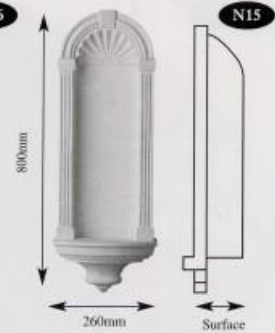

YDP NICHES

X Large	A1690	B970	C350
Large	A940	B570	C120
Medium	A600	B385	C170
Small	A540	B365	C105

Available in three sizes

Also in Corner Niche