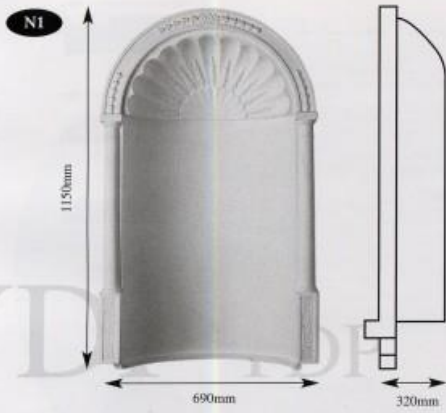

YDP NICHES

X Large	A1690	B970	C350
Large	A940	B570	C120
Medium	A600	B385	C170
Small	A540	B365	C105

Available in three sizes

Also in Corner Niche