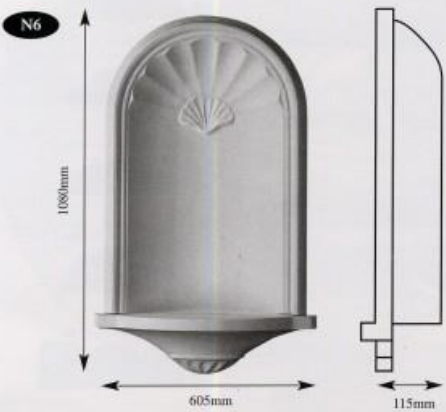

YDP NICHES

X Large	A1690	B970	C350
Large	A940	B570	C120
Medium	A600	B385	C170
Small	A540	B365	C105

Available in three sizes

Also in Corner Niche