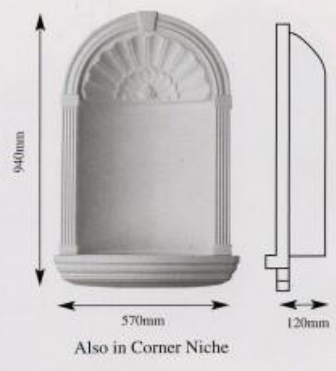

YDP NICHES

X Large	A1690	B970	C350
Large	A940	B570	C120
Medium	A600	B385	C170
Small	A540	B365	C105

Available in three sizes

Also in Corner Niche