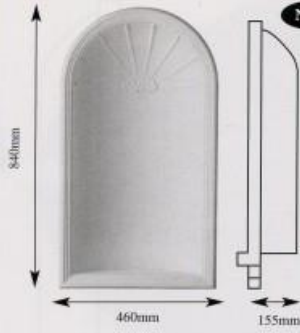

YDP NICHES

X Large	A1690	B970	C350
Large	A940	B570	C120
Medium	A600	B385	C170
Small	A540	B365	C105

Available in three sizes

Also in Corner Niche