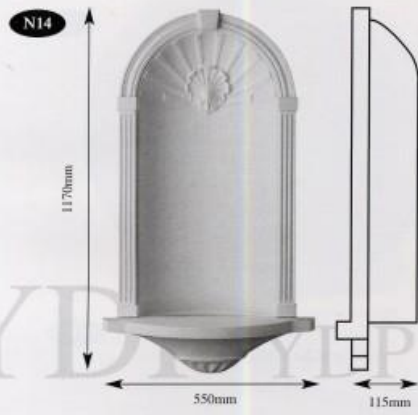

YDP NICHES

X Large	A1690	B970	C350
Large	A940	B570	C120
Medium	A600	B385	C170
Small	A540	B365	C105

Available in three sizes

Also in Corner Niche