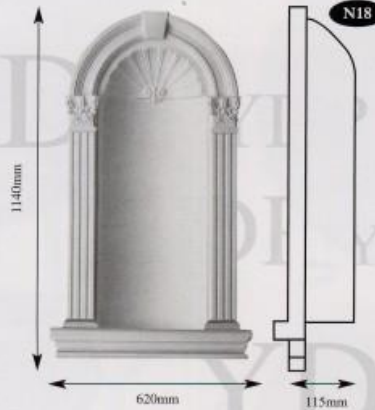

YDP NICHES

X Large	A1690	B970	C350
Large	A940	B570	C120
Medium	A600	B385	C170
Small	A540	B365	C105

Available in three sizes

Also in Corner Niche