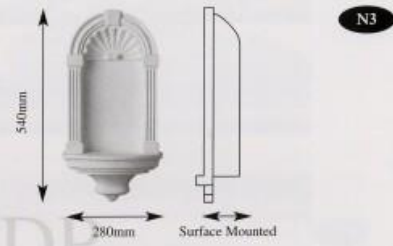

YDP NICHES

X Large	A1690	B970	C350
Large	A940	B570	C120
Medium	A600	B385	C170
Small	A540	B365	C105

Available in three sizes

Also in Corner Niche