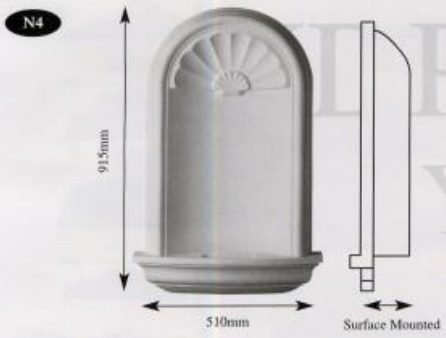

YDP NICHES

X Large	A1690	B970	C350
Large	A940	B570	C120
Medium	A600	B385	C170
Small	A540	B365	C105

Available in three sizes

Also in Corner Niche