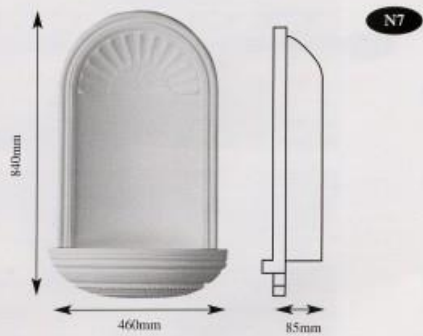

YDP NICHES

X Large	A1690	B970	C350
Large	A940	B570	C120
Medium	A600	B385	C170
Small	A540	B365	C105

Available in three sizes

Also in Corner Niche