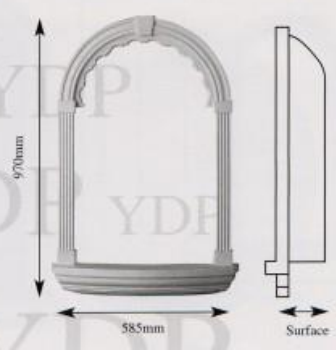

YDP NICHES

X Large	A1690	B970	C350
Large	A940	B570	C120
Medium	A600	B385	C170
Small	A540	B365	C105

Available in three sizes

Also in Corner Niche