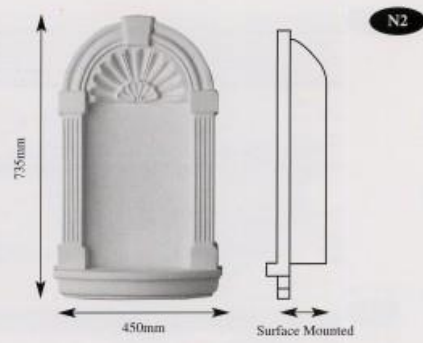

YDP NICHES

X Large	A1690	B970	C350
Large	A940	B570	C120
Medium	A600	B385	C170
Small	A540	B365	C105

Available in three sizes

Also in Corner Niche