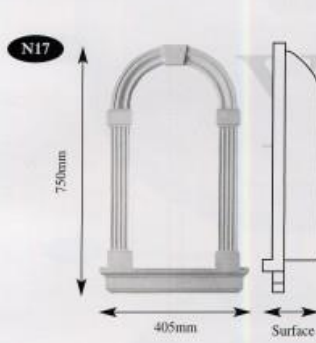

YDP NICHES

X Large	A1690	B970	C350
Large	A940	B570	C120
Medium	A600	B385	C170
Small	A540	B365	C105

Available in three sizes

Also in Corner Niche