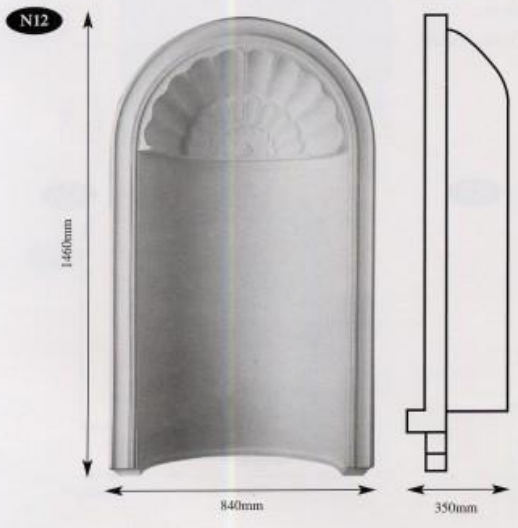

YDP NICHES

X Large	A1690	B970	C350
Large	A940	B570	C120
Medium	A600	B385	C170
Small	A540	B365	C105

Available in three sizes

Also in Corner Niche