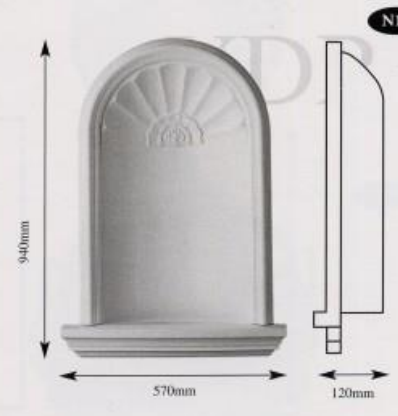

YDP NICHES

X Large	A1690	B970	C350
Large	A940	B570	C120
Medium	A600	B385	C170
Small	A540	B365	C105

Available in three sizes

Also in Corner Niche