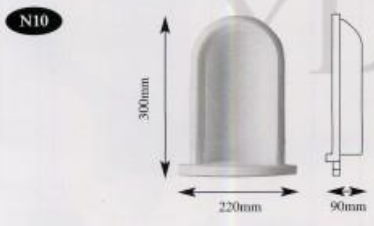

YDP NICHES

X Large	A1690	B970	C350
Large	A940	B570	C120
Medium	A600	B385	C170
Small	A540	B365	C105

Available in three sizes

Also in Corner Niche