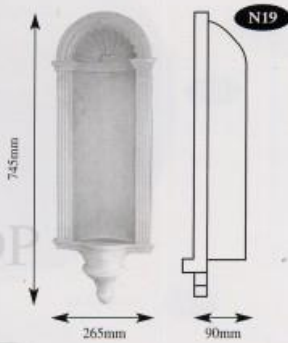

YDP NICHES

X Large	A1690	B970	C350
Large	A940	B570	C120
Medium	A600	B385	C170
Small	A540	B365	C105

Available in three sizes

Also in Corner Niche