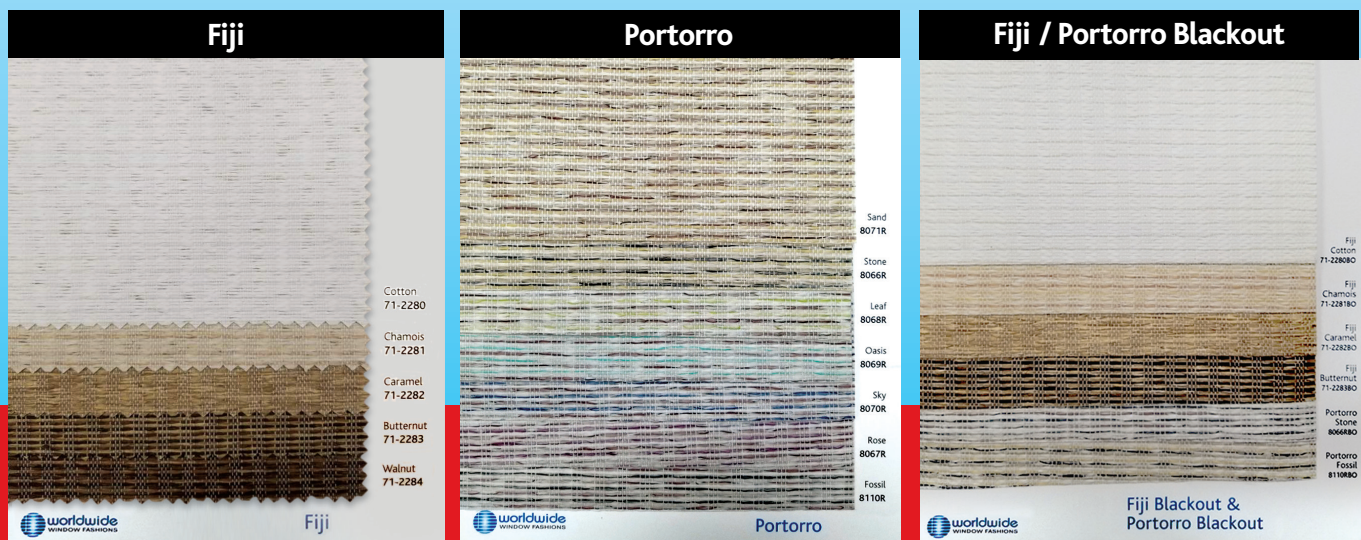

# END OF SUMMER Valencia Roller Shade Clearance Sale

WHILE  
SUPPLIES  
LAST

75%

Off MSRP  
(.250 factor)

LIMITED  
TIME  
ONLY