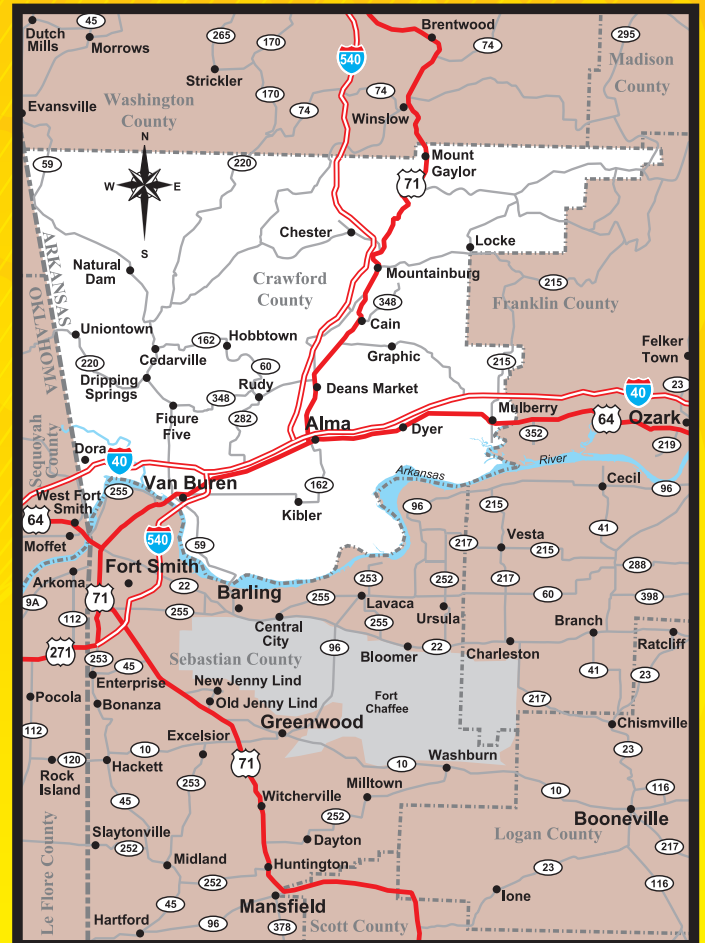

Clarksville Ozark/Paris

Distribution - 32,000

Communities reached:

Altus, Blue Mountain, Booneville, Cass, Caulksville, Cecil, Clarksville, Coal Hill, Delaware, Hagarville, Harmony, Hartman, Hunt, Knoxville, Lamar, Ludwig, Magazine, Midway, Morrison Bluff, New Blaine, Oark, Ozark, Ozone, Paris, Ratcliff, Scranton, Subiaco, Wiederkehr Village

Crawford County

Distribution - 30,000

Communities reached:

Alma, Cedarville, Chester, Dora, Dyer, Figure Five, Kibler, Mountainburg, Mulberry, Natural Dam, Rudy, Uniontown, Van Buren

Haskell County

Distribution - 7,000

Communities reached:

Enterprise, Hoyt, Keota, Kinta, Lequire,
McCurtain, Stigler, Whitefield

LeFlore County

Distribution - 25,000

Communities reached:

Arkoma, Big Cedar, Bokoshe, Braden, Cameron,
Caston, Cowlington, Fanshawe, Fort Coffee,
Heavener, Hodgen, Howe, Hughes,
LeFlore, Milton, Monroe, Muse, Octavia,
Page, Panama, Pocola, Poteau, Rock Island,
Shady Point, Skullyville, Spiro, Summerfield,
Talihina, Victor, Whitesboro, Wister

Tahlequah Cherokee County

Distribution - 24,500

Communities reached:

Cookson, Eldon, Hulbert, Keys, Moodys, Peggs,
Tahlequah, Welling