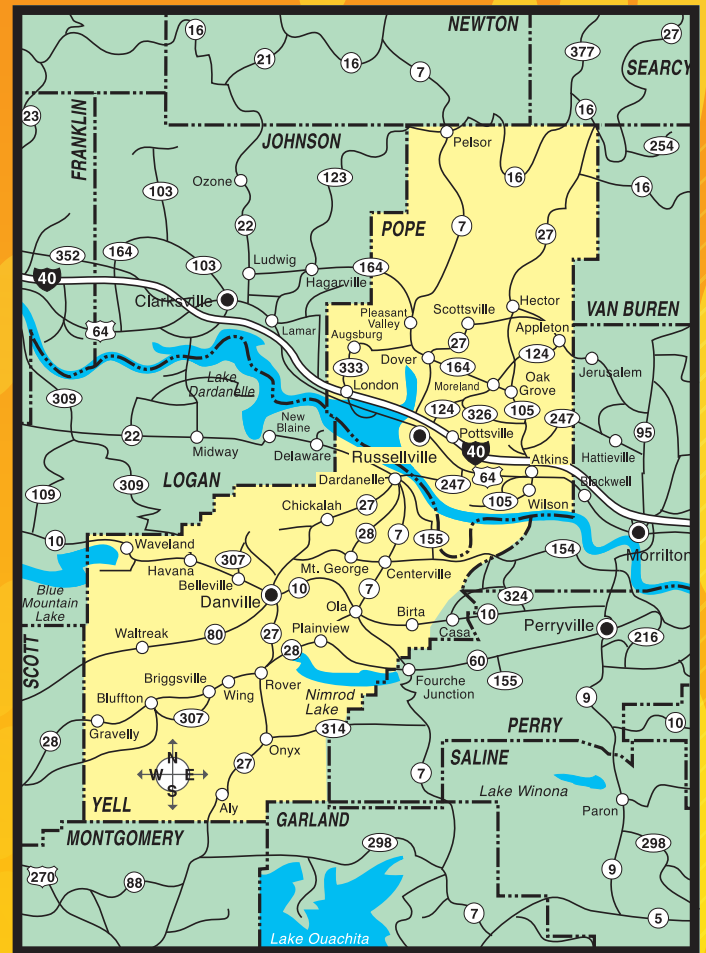

Communities reached:

Enterprise, Hoyt, Keota, Kinta, Lequire,
McCurtain, Stigler, Whitefield

LeFlore County

Distribution - 25,000

Communities reached:

Arkoma, Big Cedar, Bokoshe, Braden, Cameron,
Caston, Cowlington, Fanshawe, Fort Coffee,
Heavener, Hodgen, Howe, Hughes,
LeFlore, Milton, Monroe, Muse, Octavia,
Page, Panama, Pocola, Poteau, Rock Island,
Shady Point, Skullyville, Spiro, Summerfield,
Talihina, Victor, Whitesboro, Wister

Muskogee & Wagoner

Distribution - 42,000

Communities reached:

Fort Gibson, Haskell, Keefeton, Muskogee, Okay, Porter, Redbird, Snug Harbor, Taft, Tullahassee, Wagoner

Pryor Area-Wide

Distribution - 13,850

Communities reached:

Adair, Chouteau, Pryor, Salina

Russellville/Dardanelle Danville/Atkins

Distribution - 44,600

Communities reached:

Atkins, Belleville, Bluffton, Briggsville, Centerville,
Danville, Dardanelle, Dover, Gravelly, Havana,
Hector, London, Ola, Plainview, Pottsville,
Rover, Russellville, Scottsville, Wing

Tahlequah Cherokee County

Distribution - 24,500

Communities reached:

Cookson, Eldon, Hulbert, Keys, Moodys, Peggs,
Tahlequah, Welling