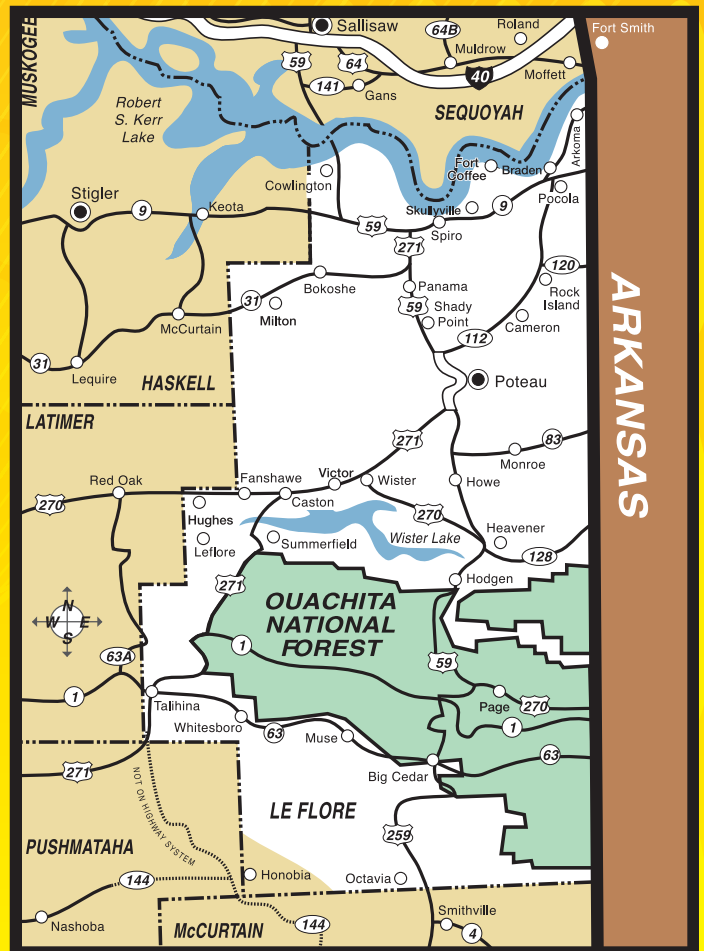

Crawford County

Distribution - 30,000

Communities reached:

Alma, Cedarville, Chester, Dora, Dyer, Figure Five, Kibler, Mountainburg, Mulberry, Natural Dam, Rudy, Uniontown, Van Buren

Haskell County

Distribution - 7,000

Communities reached:

Enterprise, Hoyt, Keota, Kinta, Lequire,
McCurtain, Stigler, Whitefield

LeFlore County

Distribution - 25,000

Communities reached:

Arkoma, Big Cedar, Bokoshe, Braden, Cameron,
Caston, Cowlington, Fanshawe, Fort Coffee,
Heavener, Hodgen, Howe, Hughes,
LeFlore, Milton, Monroe, Muse, Octavia,
Page, Panama, Pocola, Poteau, Rock Island,
Shady Point, Skullyville, Spiro, Summerfield,
Talihina, Victor, Whitesboro, Wister

Muskogee & Wagoner

Distribution - 42,000

Communities reached:

Fort Gibson, Haskell, Keefeton, Muskogee, Okay, Porter, Redbird, Snug Harbor, Taft, Tullahassee, Wagoner

Pryor Area-Wide

Distribution - 13,850

Communities reached:

Tahlequah Cherokee County

Distribution - 24,500

Communities reached:

Cookson, Eldon, Hulbert, Keys, Moodys, Peggs,
Tahlequah, Welling