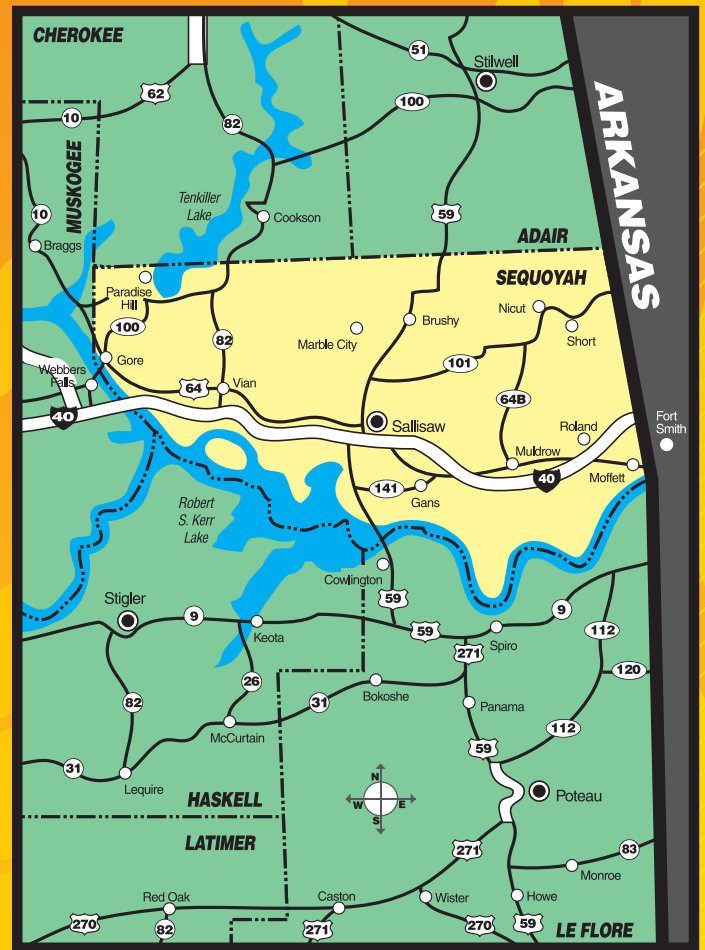

Clarksville Ozark/Paris

Distribution - 32,000

Communities reached:

Altus, Blue Mountain, Booneville, Cass, Caulksville, Cecil, Clarksville, Coal Hill, Delaware, Hagarville, Harmony, Hartman, Hunt, Knoxville, Lamar, Ludwig, Magazine, Midway, Morrison Bluff, New Blaine, Oark, Ozark, Ozone, Paris, Ratcliff, Scranton, Subiaco, Wiederkehr Village

Communities reached:

Enterprise, Hoyt, Keota, Kinta, Lequire,
McCurtain, Stigler, Whitefield

LeFlore County

Distribution - 25,000

Communities reached:

Arkoma, Big Cedar, Bokoshe, Braden, Cameron,
Caston, Cowlington, Fanshawe, Fort Coffee,
Heavener, Hodgen, Howe, Hughes,
LeFlore, Milton, Monroe, Muse, Octavia,
Page, Panama, Pocola, Poteau, Rock Island,
Shady Point, Skullyville, Spiro, Summerfield,
Talihina, Victor, Whitesboro, Wister

Muskogee & Wagoner

Distribution - 42,000

Communities reached:

Fort Gibson, Haskell, Keefeton, Muskogee, Okay, Porter, Redbird, Snug Harbor, Taft, Tullahassee, Wagoner

Pryor Area-Wide

Distribution - 13,850

Communities reached:

Tahlequah Cherokee County

Distribution - 24,500

Communities reached:

Cookson, Eldon, Hulbert, Keys, Moodys, Peggs,
Tahlequah, Welling