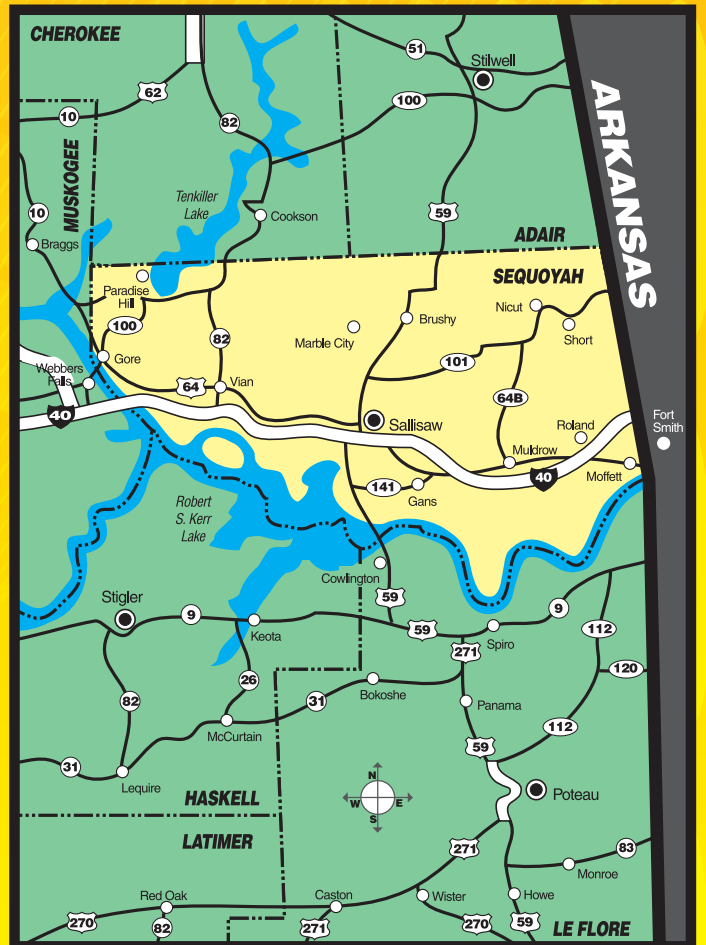

Sallisaw Sequoyah County

Distribution - 23,000

Communities reached:

Gans, Gore, Moffett, Muldrow, Paradise Hill,
Roland, Sallisaw, Vian