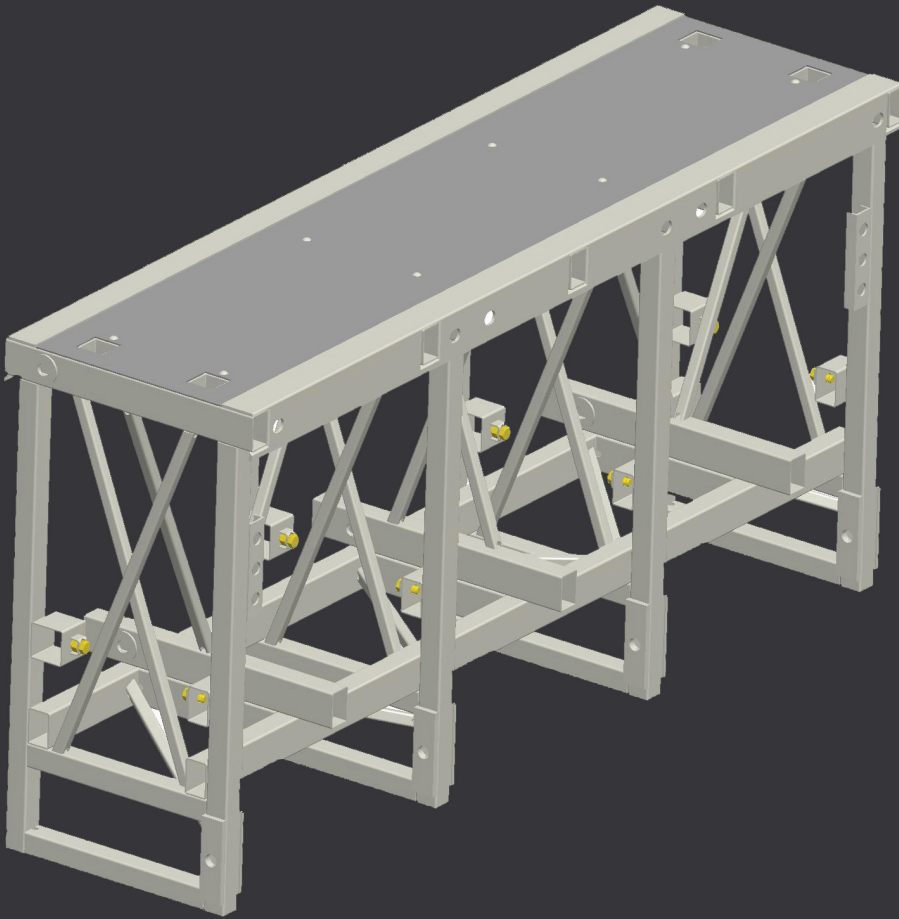

ProSeries Bridge Adapter

Connect ProSeries Bridges to other manufacturer's bridges without sacrificing capacities.

features+

- Connects ProSeries Bridges to other manufacturer's bridges without sacrificing capacities.
- Connect your old equipment to ProSeries equipment.
- Used with Pro Bar connections and Bolt & Plate connections.
- 2 ft. wide
- Galvanized Steel Frame
- Aluminum Decking

6677 Broughton Ave
Columbus, Ohio 43213
1-866-542-1944

PREMIER
Scaffold Solutions