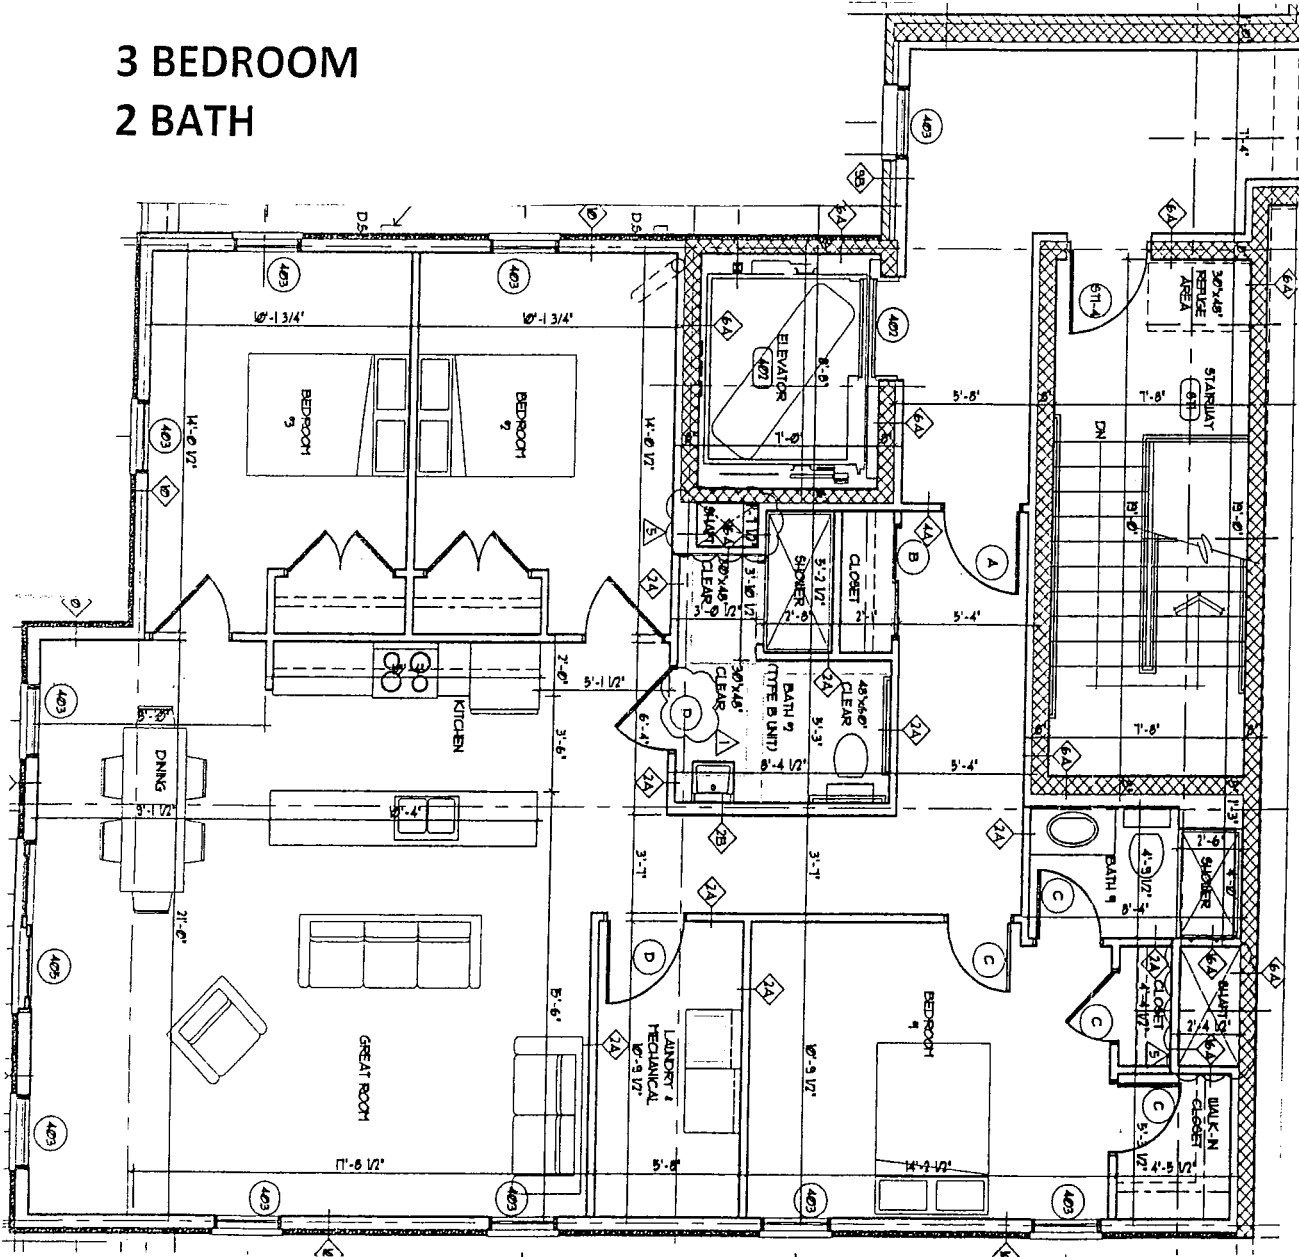

106 West High

Apartment 401 – Extra Large Unit

3 Bedroom
2 Baths
Roof Deck Access

- *Deck furniture, Lamps, rugs and plants are not included.*
- *Please see video for actual interior color finishes.*

106 W. HIGH ST.
APT. 401

EXTRA LARGE UNIT

3 BEDROOM
2 BATH

106 W. HIGH STREET