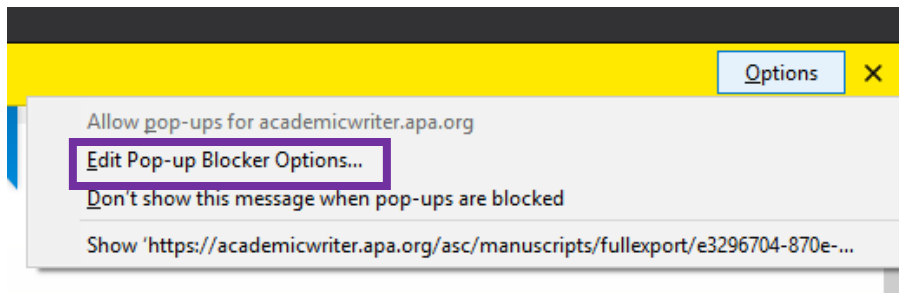

Select **Edit Pop-up Blocker Options...** to add an exception for <https://academicwriter.apa.org>. This setting is for the Academic Writer domain only and will not affect pop-ups on other websites.

Contact Us

APA Customer Engagement provides training and support for Academic Writer and other products from APA Publishing.

Academic Writer Customer Engagement
academicwriter@apa.org
800-374-2722 or 202-336-5650
TDD/TTY 202-336-6123