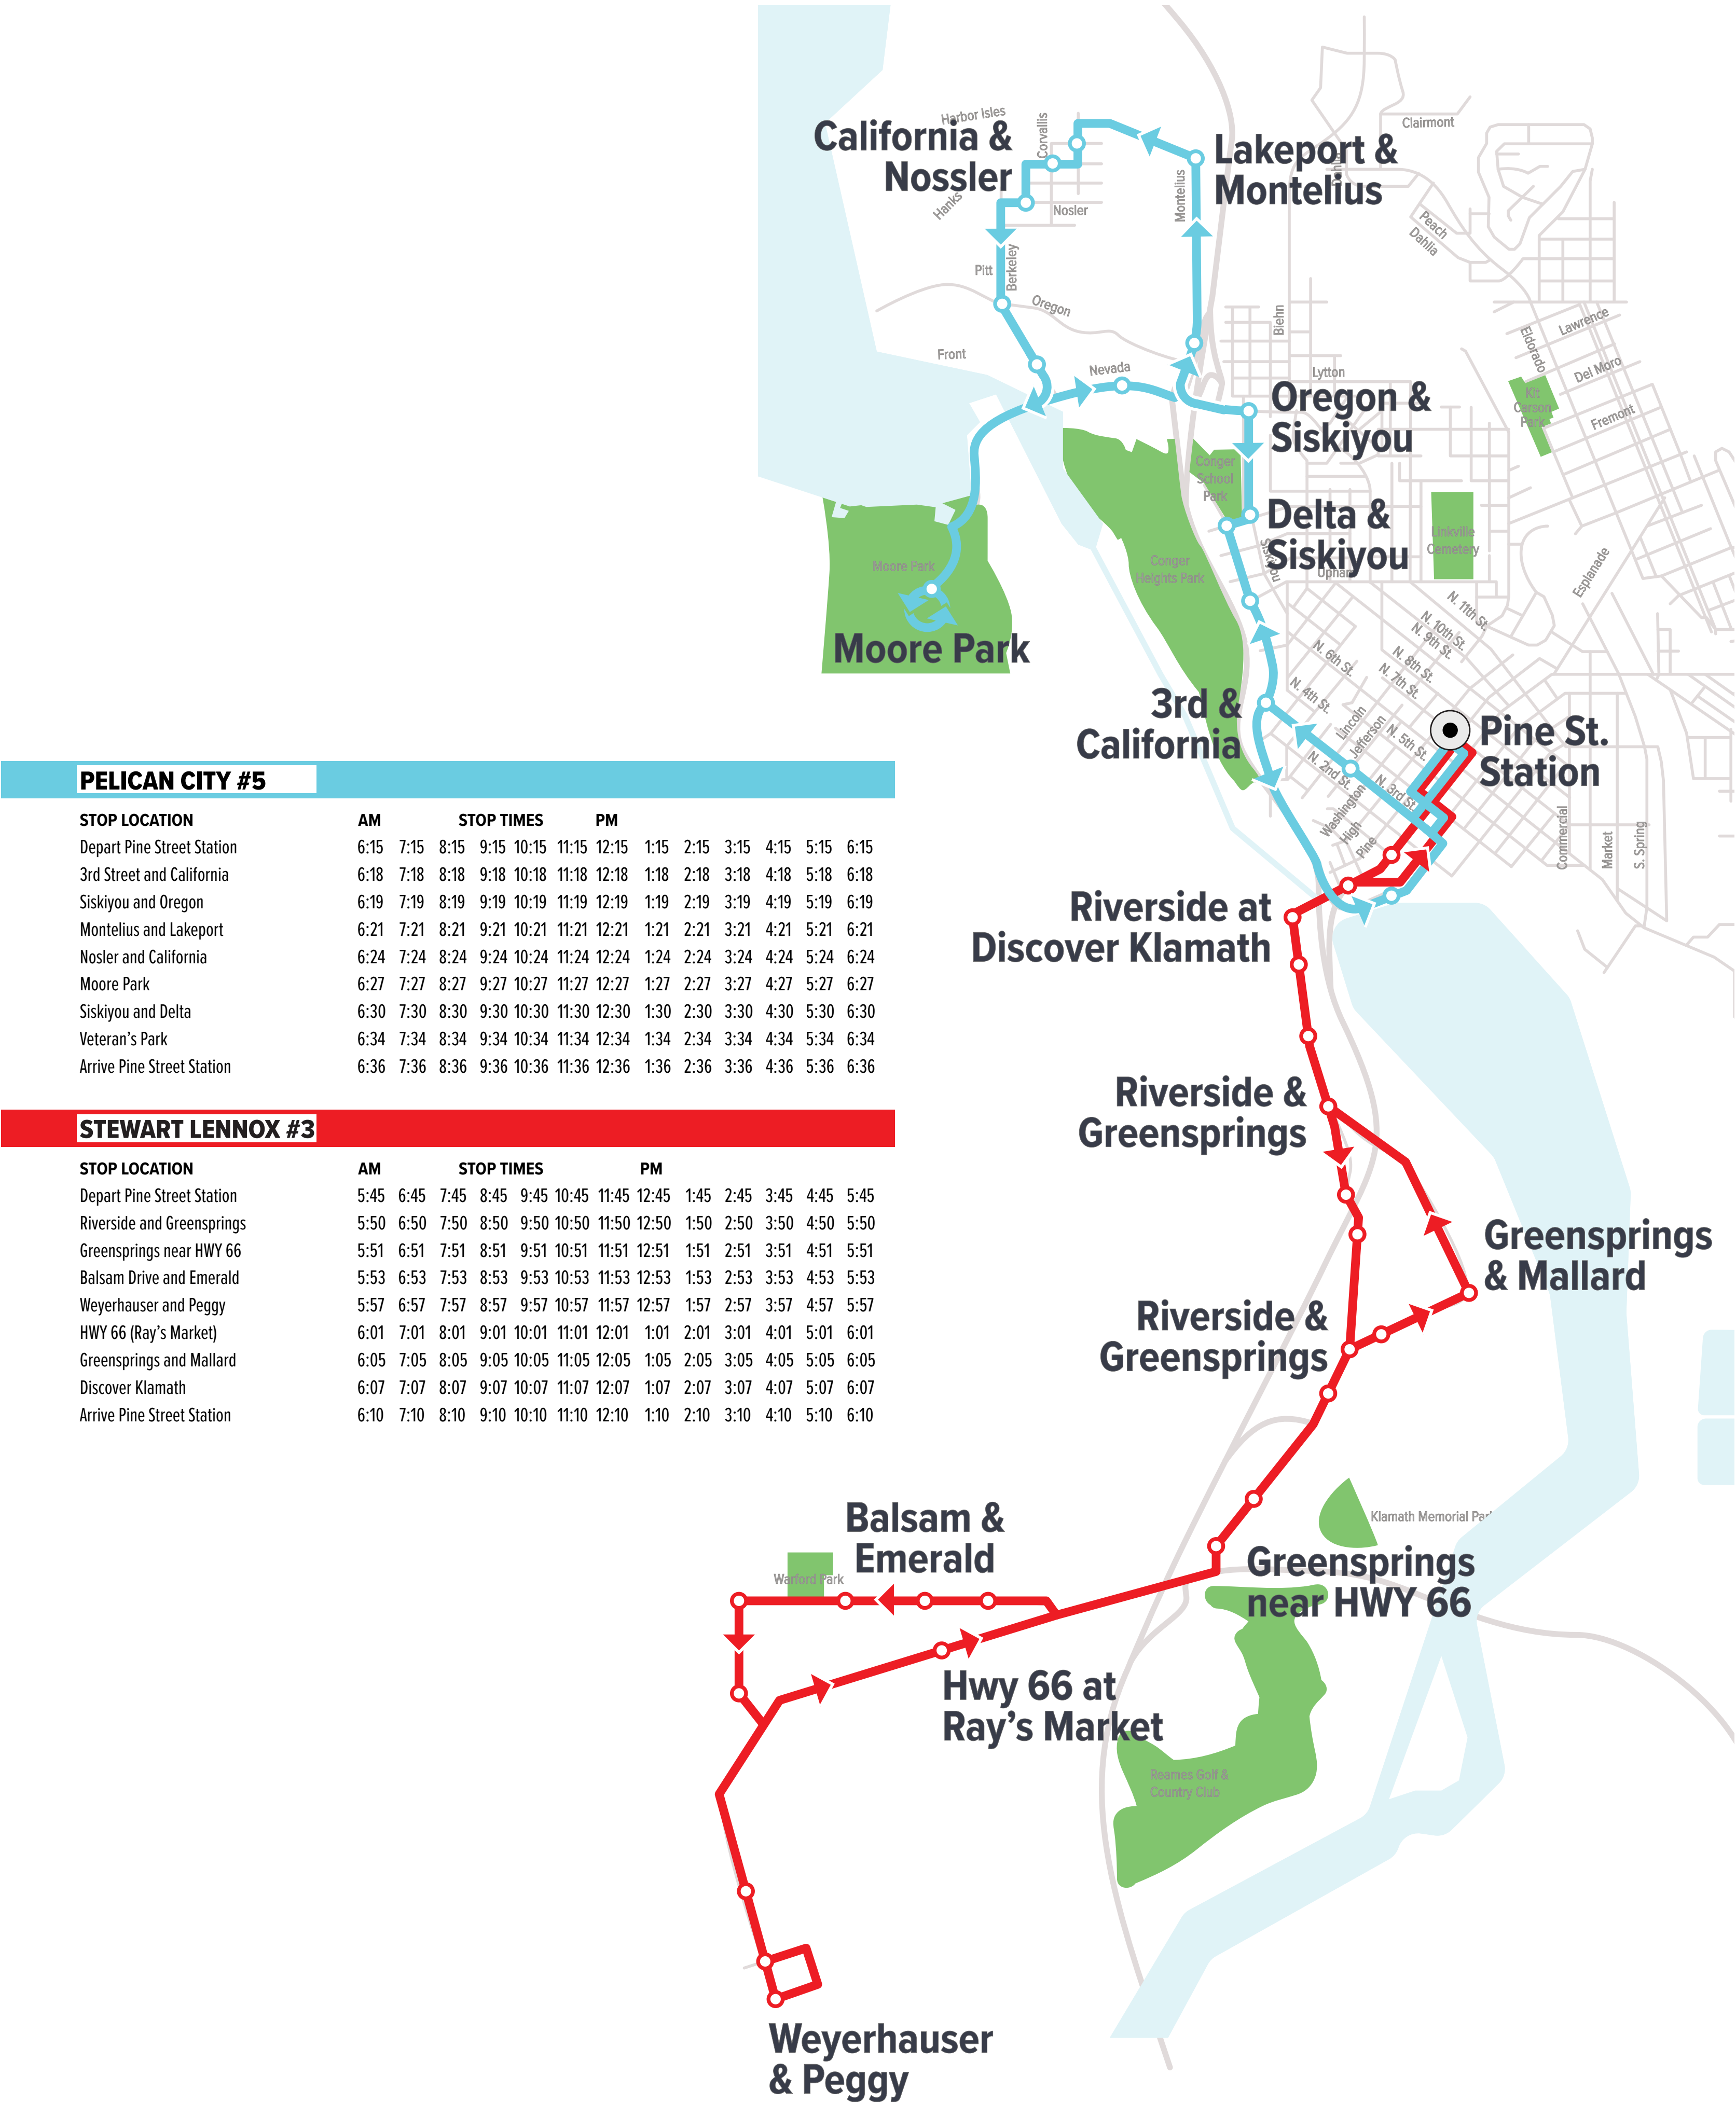

### MAINLINE #2 SOUTHBOUND

STOP LOCATION	AM	STOP TIMES										PM	
Depart OIT	6:43	7:43	8:43	9:43	10:43	11:43	12:43	1:43	2:43	3:43	4:43	5:43	6:43
Eldorado Ave. and Behavioral Health	6:45	7:45	8:45	9:45	10:45	11:45	12:45	1:45	2:45	3:45	4:45	5:45	6:45
Esplanade Ave. and North Spring St	6:50	7:50	8:50	9:50	10:50	11:50	12:50	1:50	2:50	3:50	4:50	5:50	6:50
Depart Pine Street Station	7:00	8:00	9:00	10:00	11:00	12:00	1:00	2:00	3:00	4:00	5:00	6:00	7:00
South Spring Street at Amtrak	7:03	8:03	9:03	10:03	11:03	12:03	1:03	2:03	3:03	4:03	5:03	6:03	7:03
Washburn Way at Fred Meyer	7:08	8:08	9:08	10:08	11:08	12:08	1:08	2:08	3:08	4:08	5:08	6:08	7:08
Arrive At Altamont Station	7:18	8:18	9:18	10:18	11:18	12:18	1:18	2:18	3:18	4:18	5:18	6:18	7:18
Homedale Road at Albertson's	7:23	8:23	9:23	10:23	11:23	12:23	1:23	2:23	3:23	4:23	5:23	6:23	7:23
Homedale Road at Americana Ave	7:26	8:26	9:26	10:26	11:26	12:26	1:26	2:26	3:26	4:26	5:26	6:26	7:26

### MAINLINE #2 NORTHBOUND

STOP LOCATION	AM	STOP TIMES										PM	
Glenwood Drive and Ankeny Street	6:27	7:27	8:27	9:27	10:27	11:27	12:27	1:27	2:27	3:27	4:27	5:27	6:27
Homedale Road at Albertson	6:35	7:35	8:35	9:35	10:35	11:35	12:35	1:35	2:35	3:35	4:35	5:35	6:35
Depart Altamont Station	6:45	7:45	8:45	9:45	10:45	11:45	12:45	1:45	2:45	3:45	4:45	5:45	6:45
Washburn Way at Fred Meyer's	6:48	7:48	8:48	9:48	10:48	11:48	12:48	1:48	2:48	3:48	4:48	5:48	6:48
Main St. and Spring St. (Museum)	6:53	7:53	8:53	9:53	10:53	11:53	12:53	1:53	2:53	3:53	4:53	5:53	6:53
Depart Pine Street Station	7:00	8:00	9:00	10:00	11:00	12:00	1:00	2:00	3:00	4:00	5:00	6:00	7:00
Eldorado Avenue and Fremont St.	7:05	8:05	9:05	10:05	11:05	12:05	1:05	2:05	3:05	4:05	5:05	6:05	7:05
Daggett Ave. and Clairmont Ave.	7:07	8:07	9:07	10:07	11:07	12:07	1:07	2:07	3:07	4:07	5:07	6:07	7:07
Arrive OIT	7:09	8:09	9:09	10:09	11:09	12:09	1:09	2:09	3:09	4:09	5:09	6:09	7:09