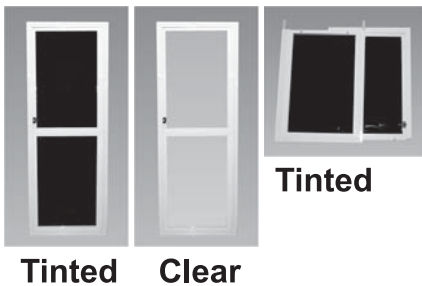

ALUMINIUM DOORS

The aluminium doors can be installed on all our Sun Kit add-a-rooms, custom add-a-rooms for roll-up awnings and add-a-rooms for fixed awnings.

If the aluminium door replaces a zipper door, it is necessary to purchase the door trim or ass'y kit for the aluminium door that suits your add-a-room. Pipe #10 or #9 with "U" will be supplied no charge when purchasing an aluminium door and a door trim.

Size of door 23 3/8" x 70 3/4"

Size of door frame 27 1/2" x 74"

Size of standard aluminium door trim 33" x 80"

Deluxe 2 pieces door

The deluxe aluminium door is available in white only. It can be dismantled for easy storage during travelling. A central opaque upward sliding window with screen. Viewed from the outside, the door handle is on the left and the door will always open towards the outside.

Prod. No.	Description	CTL. No.	Retail
1245014	Aluminium door White (2 pces)	UN27000322D66	442,00\$
1245011	Aluminium door Beige (2 pces)	DISCONTINUED	

Econo 2 pieces door

The econo 2 pieces door is among the favorite for people who often travel. It can be dismantled into 2 equal parts in order to store easily in the RV compartments. Designed with an aluminium frame to which we have fastened a very resistant tinted or clear polymer. Viewed from the outside the door handle is on the left and the door will always open towards the outside.

Prod. No.	Description	CTL. No.	Retail
1245014E	Econo Aluminium door tinted (2 pces)	UN27000273D75	375,00\$
1245014EC	Econo Aluminium door clear (2 pces)	UN27000273D75	375,00\$

Econo 1 piece door

The econo 1 piece door an excellent choice in relation to quality price. Why go without it? A very resistant tinted or clear polymer fastened to an aluminium frame. Great for seasonal campers. This door is now reinforced with a centre crossbar. Viewed from the outside this door being reversible may have the handle on the right or on the left. The door will always open towards the outside.