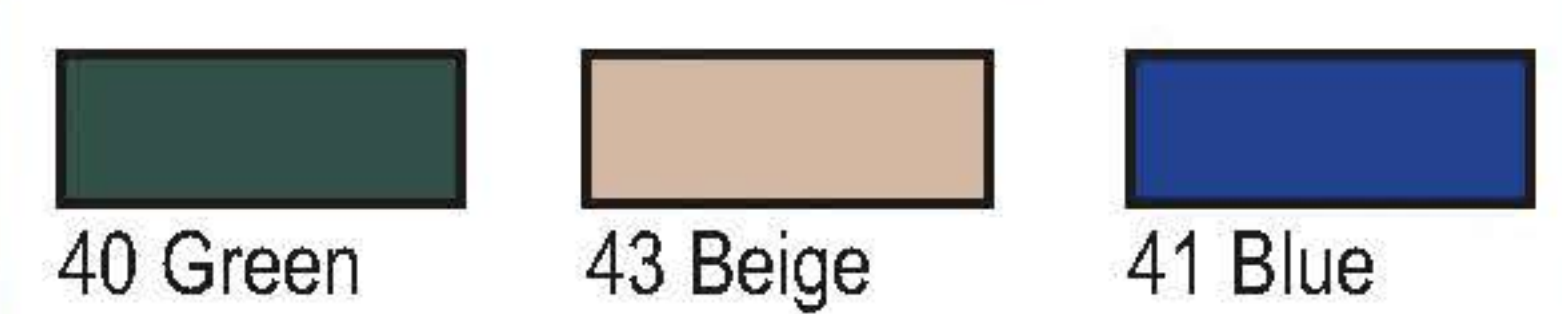

COLOR CARD

THESE VINYLS ARE RECOMMENDED FOR THE ROLL-UP AWNINGS

* Available while stocks last.

Regular fabric colors (**)

- 17 Bright Burgundy & White
- 19 Burgundy & Cream
- 20 Pewter & White
- 22 Burgundy, Gold & White
- 23 Green & White
- 29 Blue & White
- 30 Blue Horizon
- 32 Turquoise & White
- 35 Coffee Shade

IMPORTANT. Price increase for the solid vinyl and acrylic fabrics.

Solid vinyl fabric colors (**)

THESE VINYLS ARE RECOMMENDED FOR THE FIXED AWNINGS

Acrylic fabric colors (**)

Sun Kit Sun Panel

Sun Kit Ground Mat

IMPORTANT: The color swatches on this page are approximate only. Please refer to the actual color swatches supplied by Unicanvas

Orders with materials other than stock + 20% upon acceptance of your order.
Minimum purchase of 25.00\$ per order.