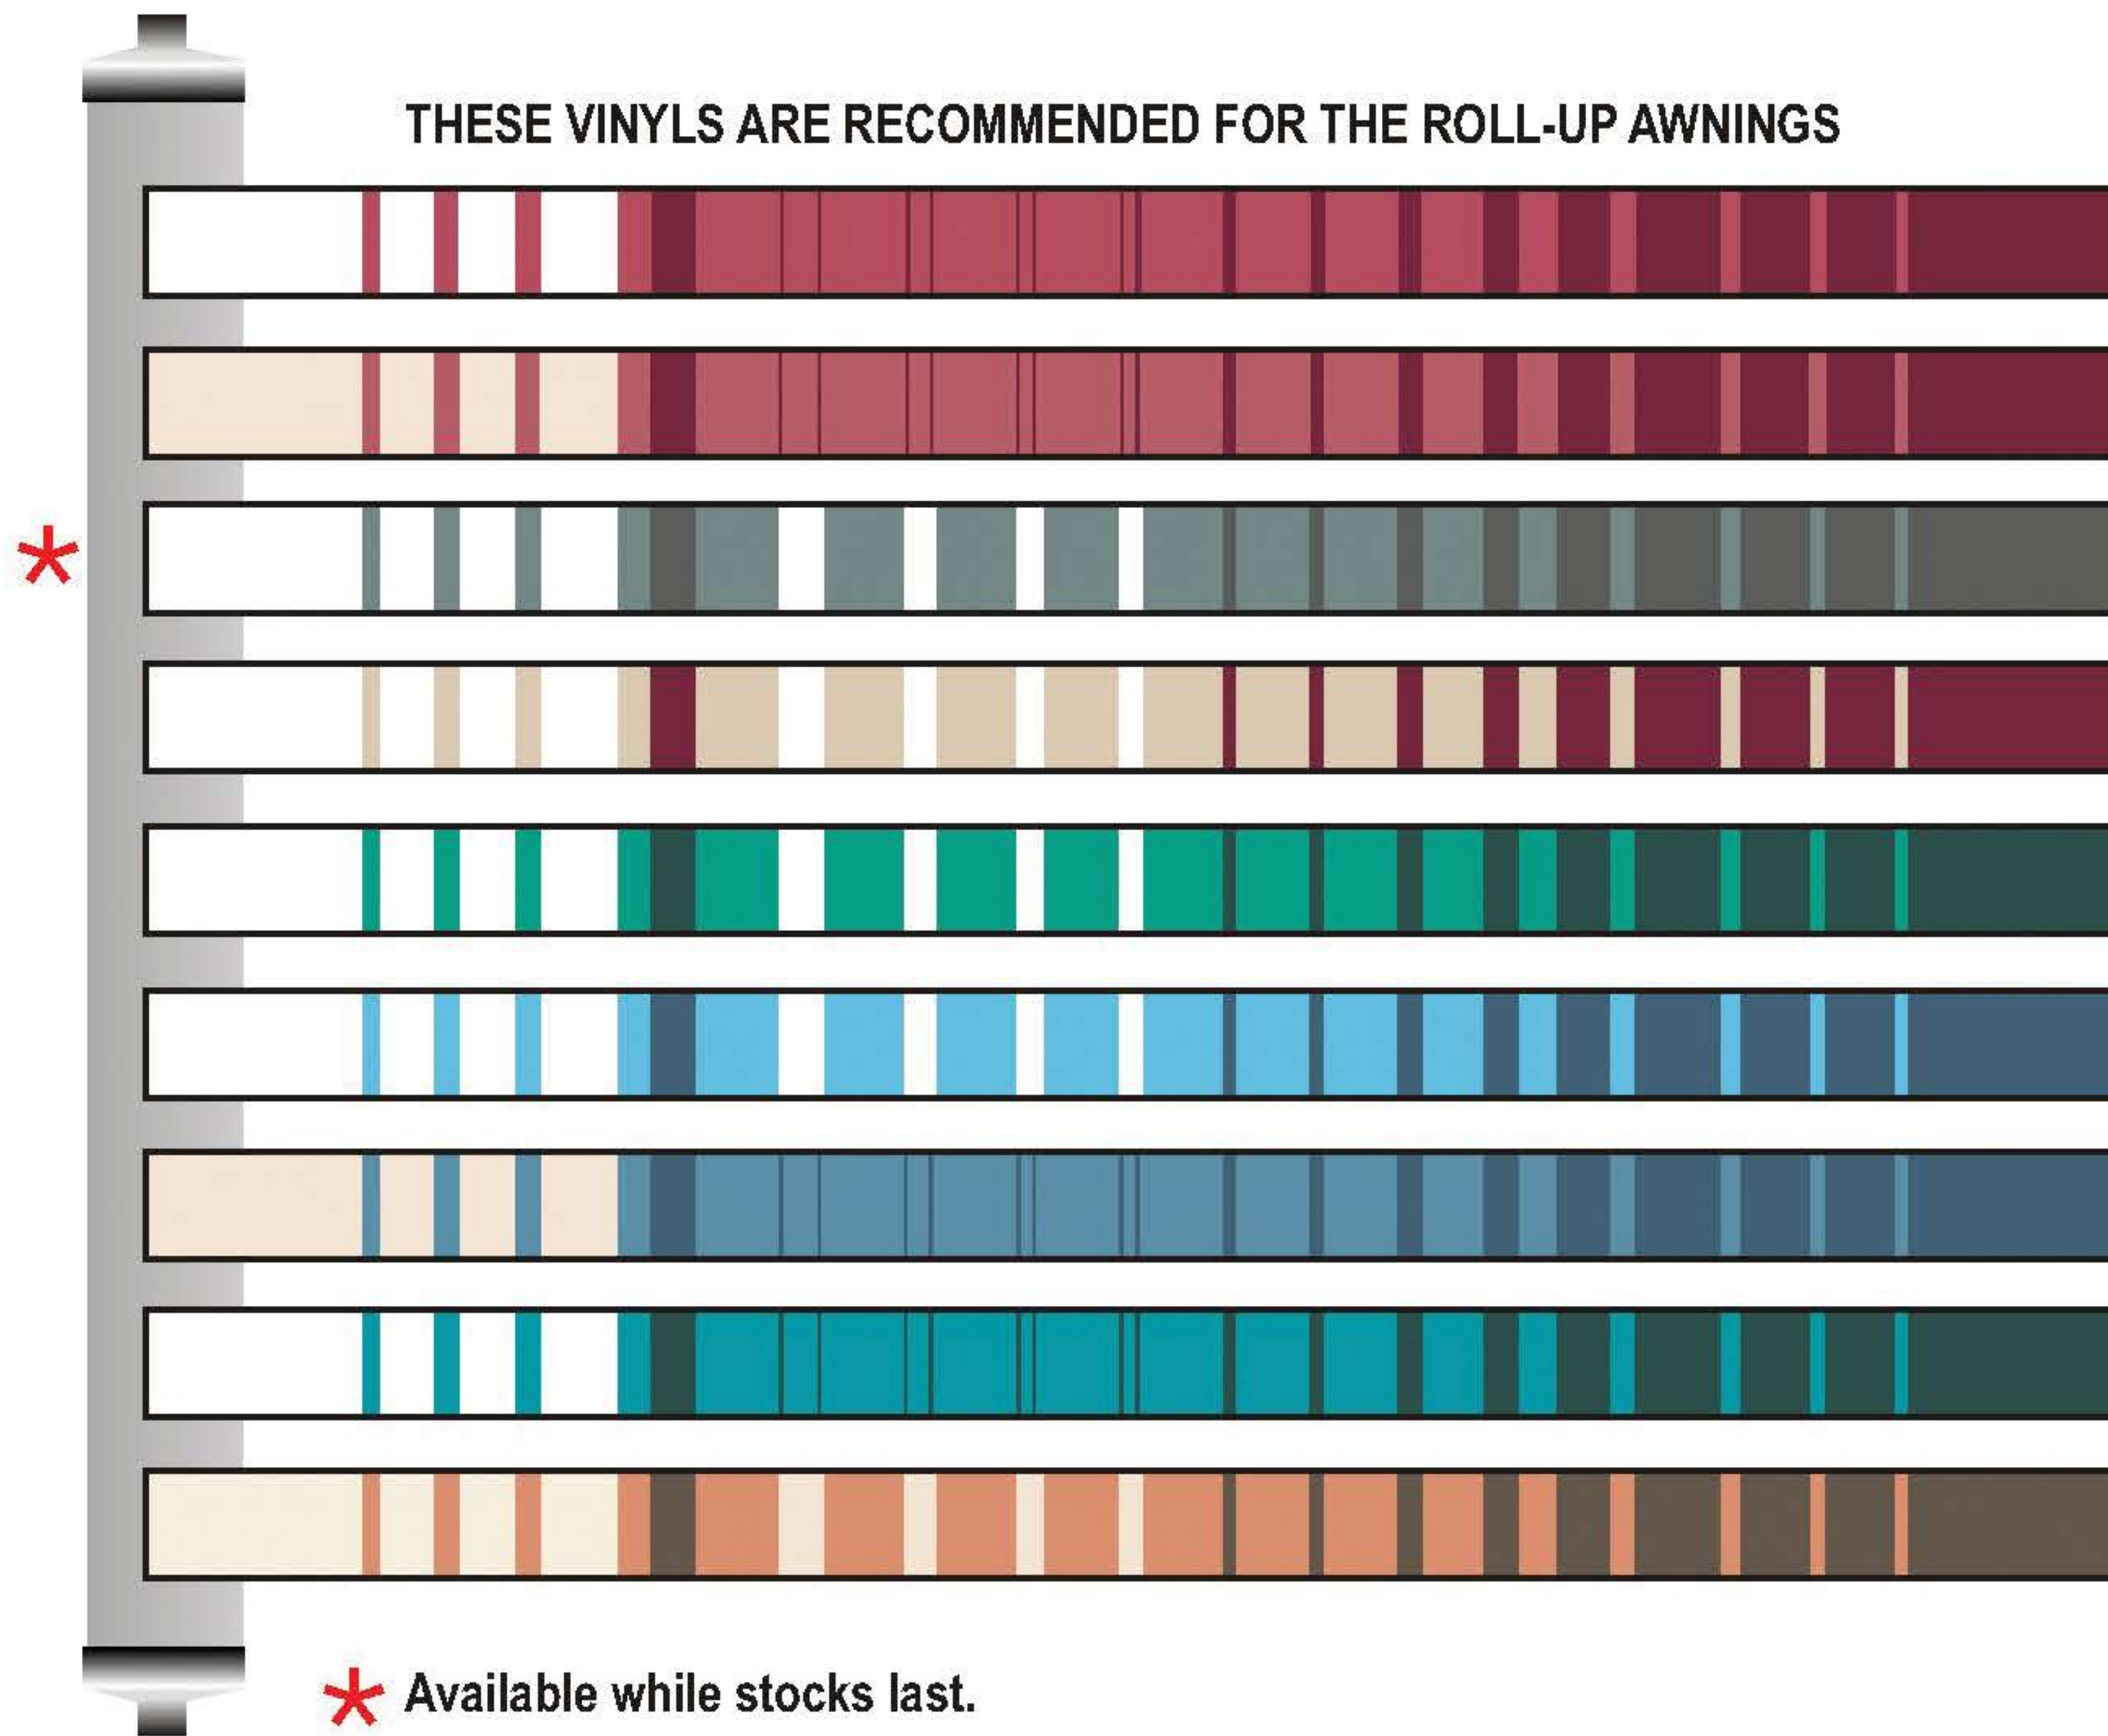

COLOR CARD

THESE VINYLS ARE RECOMMENDED FOR THE ROLL-UP AWNINGS

* Available while stocks last.

Regular fabric colors (**)

- 17 Bright Burgundy & White
- 19 Burgundy & Cream
- 20 Pewter & White
- 22 Burgundy, Gold & White
- 23 Green & White
- 29 Blue & White
- 30 Blue Horizon
- 32 Turquoise & White
- 35 Coffee Shade

IMPORTANT. Price increase for the solid vinyl and acrylic fabrics.

Solid vinyl fabric colors (**)

THESE VINYLS ARE RECOMMENDED FOR THE FIXED AWNINGS

Acrylic fabric colors (**)

Sun Kit Sun Panel

Sun Kit Ground Mat

IMPORTANT: The color swatches on this page are approximate only. Please refer to the actual color swatches supplied by Unicanvas

Orders with materials other than stock + 20% upon acceptance of your order.
Minimum purchase of 25.00\$ per order.