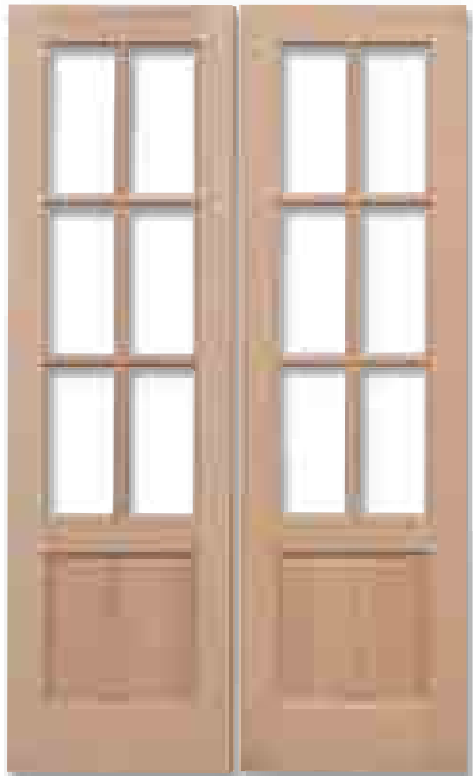

GTP 2P

Material	Hemlock
Raised Moulding	None
Glazing	Unglazed

Size	Code
78" x 36"	HPRSGTP2P36
78" x 46"	HPRSGTP2P46