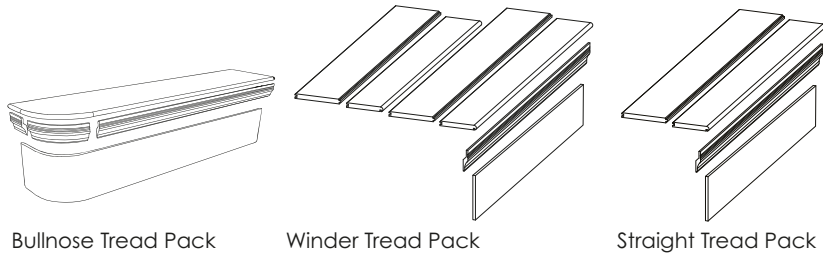

STAIR PARTS

Convert your staircase to solid oak - in a day

- Fraction of the cost of a new oak staircase
- Simple job - new parts trim to fit and bond into place
- No structural alterations to the stairs required
- No complex joinery or special tools required
- Solid oak treads and mouldings; oak veneer risers
- Full, clear installation instructions with each pack

Oak Stair Parts

Component	Key	CODE
Blank Newel Post 90mm x 90mm x 1500mm	Not Shown	STAIROAKN1
Stop Chamfer Newel Post 90mm x 90mm x 1500mm	1	STAIROAKN2
Blank Wallside Newel Post 90mm x 44mm x 1500mm	Not Shown	STAIROAKN3
Stop Chamfer Wallside Newel Post 90mm x 44mm x 1500mm	Not Shown	STAIROAKN4
Full Pyramid Newel Cap	2	STAIROAKN5
Part Pyramid Wallside Newel Cap	Not Shown	STAIROAKN6
Straight Tread Pack 1000mm	3	STAIROAK1
Winder Tread Pack 1220mm	4	STAIROAK2
Bullnose Tread Pack 1000mm	5	STAIROAK3
Extension Boards 139mm x 1000mm	Not Shown	STAIROAK4
Blank Spindle 41mm x 41mm x 900mm	Not Shown	STAIROAK5
Stop Chamfer Spindle 41mm x 41mm x 900mm	6	STAIROAK6
2400mm Handrail* (57mm x 59mm)	7	STAIROAKH1
3600mm Handrail* (57mm x 59mm)	Not Shown	STAIROAKH2
4200mm Handrail* (57mm x 59mm)	Not Shown	STAIROAKH3
Corner Handrail	Not Shown	STAIROAKH4
2400mm Baserail* (26mm x 60mm)	8	STAIROAKB1
3600mm Baserail* (26mm x 60mm)	Not Shown	STAIROAKB2
4200mm Baserail* (26mm x 60mm)	Not Shown	STAIROAKB3
Universal Cladding Glue Fixing Pack		STAIRFIXPK