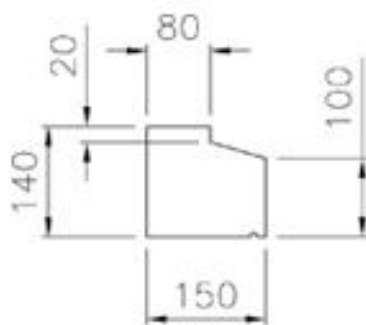

Section

Note: Available up to 1050 lg with 70mm stools & up to 1070 lg with 75mm stools

RBA080

Note: Available up to 1350mm lg in one piece

RBA081

Note: Available up to 1150mm lg in one piece

RBA083

Note: 750mm lg o/all

Section

RBA0158

Note: 1675 & 1895mm lg o/all

RBA0166

Note: RBA0168A Cill base block 1295mm lg o/all

RBA0168A

Note: RBA0168B Cill 1295mm lg o/all

RBA0168B

Available in any length up to 2m

RBA048

RBA049

Available in any length up to 2m
also available with square ends

RBA050a/RBA050b

Note: Header RBA0134 manufactured to be used with Cill RBA0102 below

Note: Header RBA0134 manufactured to be used with Cill RBA0102 below

Note: Cill RBA0102 manufactured to be used with Header RBA0134 above. These are available up to 1115mm in one piece. Other lengths are available in 2 sections.