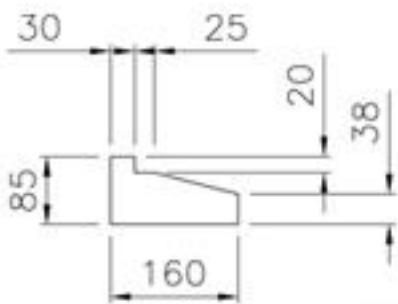

Section

Note: Available up to 1050 lg with 70mm stools & up to 1070 lg with 75mm stools

RBA080

Note: Available up to 1350mm lg in one piece

RBA081

Note: Available up to 1150mm lg in one piece

RBA083

Note: 750mm lg o/all

RBA085

Note: 1300mm lg o/all

RBA086

RBA0102

Note: 1215mm lg o/all

RBA0130

Note: 1300mm lg o/all

RBA0144

Note: 750mm lg o/all

RBA0153A

Note: 750mm lg o/all

RBA0153B

Note: 1020mm lg o/all

Section

RBA0154

Note: 1400mm lg o/all

Note: Cill RBA0102 manufactured to be used with Header RBA0134 above. These are available up to 1115mm in one piece. Other lengths are available in 2 sections.