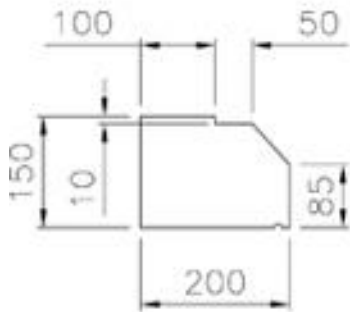

Note: Available up to 1200mm lg in one piece

RBA051

Section

Note: Available up to 3.0m lg in two pieces

RBA052

Section

Note: 700mm lg o/all

RBA053

Section

Note: Available up to 1050 lg with 70mm stools & up to 1070 lg with 75mm stools

RBA080

Note: Available up to 1350mm lg in one piece

RBA081

Note: Available up to 1150mm lg in one piece

RBA083

Note: 750mm lg o/all

RBA085

Note: 1300mm lg o/all

RBA086

RBA0102

Note: 1215mm lg o/all

RBA0130

Note: 1300mm lg o/all

RBA0144

Note: Cill RBA0102 manufactured to be used with Header RBA0134 above. These are available up to 1115mm in one piece. Other lengths are available in 2 sections.