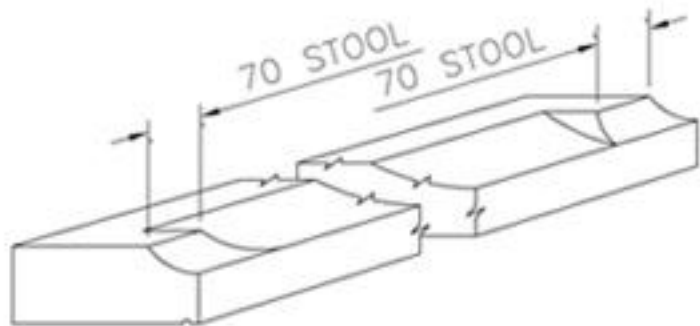

Section

Note: Available up to 1050 lg with 70mm stools & up to 1070 lg with 75mm stools

RBA080

Note: Available up to 1350mm lg in one piece

RBA081

Note: Available up to 1150mm lg in one piece

RBA083

Note: 750mm lg o/all

Note: 750mm lg o/all

RBA0153A

Note: 750mm lg o/all

RBA0153B

Note: 1020mm lg o/all

Section

RBA0154

Note: 1400mm lg o/all

Section

RBA0158

Note: 1675 & 1895mm lg o/all

RBA0166

Note: RBA0168A Cill base block 1295mm lg o/all

RBA0168A

Note: RBA0168B Cill 1295mm lg o/all

RBA0168B