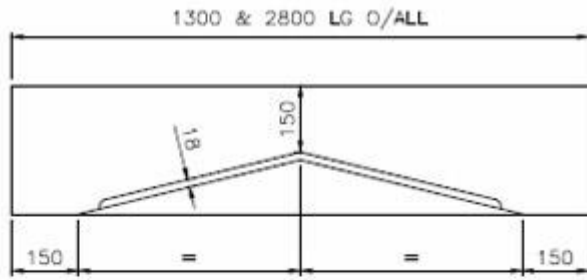

Available in any length up to 2m

RBA048

RBA049

Available in any length up to 2m
also available with square ends

RBA050a/RBA050b

Note: Header RBA0134 manufactured to be used with Cill RBA0102 below

Note: Header RBA0134 manufactured to be used with Cill RBA0102 below

Note: Cill RBA0102 manufactured to be used with Header RBA0134 above. These are available up to 1115mm in one piece. Other lengths are available in 2 sections.