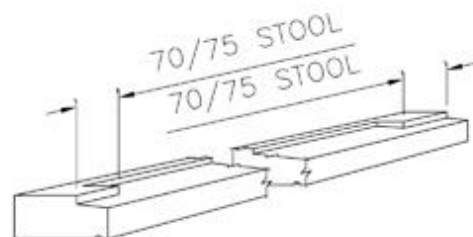

Note: Available up to 1200mm lg in one piece

RBA051

Section

Note: Available up to 3.0m lg in two pieces

RBA052

Section

Note: 700mm lg o/all

RBA053

Section

Note: Available up to 1050 lg with 70mm stools & up to 1070 lg with 75mm stools

RBA080

Note: Available up to 1350mm lg in one piece

RBA081

Note: Available up to 1150mm lg in one piece

RBA083

Note: 750mm lg o/all

Note: Cill RBA0102 manufactured to be used with Header RBA0134 above. These are available up to 1115mm in one piece. Other lengths are available in 2 sections.