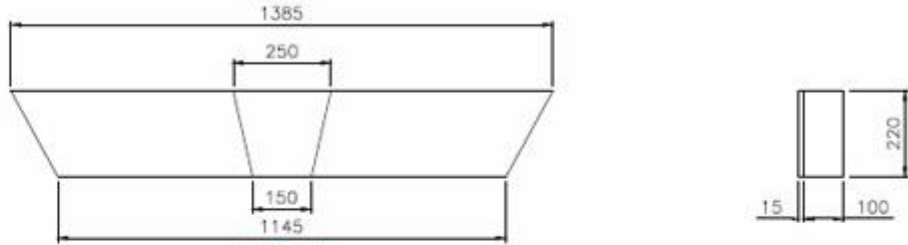

Note: Cill RBA0170 1575mm lg o/all

RBA0170

Note: Window Surround RBA0125
500mm lg o/all

RBA0125

Assembly of Cill RBA0170 &
Window Surround RBA0125

RBA0170/RBA0125

RBA046

RBA047

Available in any length up to 2m

RBA048

RBA049

Available in any length up to 2m
also available with square ends

RBA050a/RBA050b

Note: Header RBA0134 manufactured to be used with Cill RBA0102 below

Note: Header RBA0134 manufactured to be used with Cill RBA0102 below