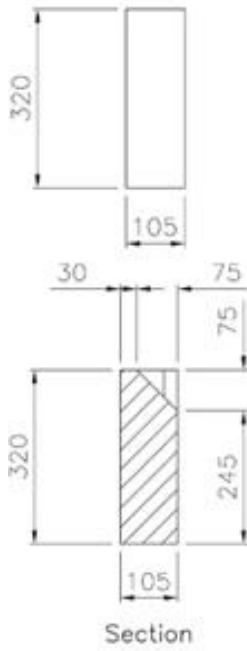

Section

Note: Available up to 1050 lg with 70mm stools & up to 1070 lg with 75mm stools

RBA080

Note: Available up to 1350mm lg in one piece

RBA081

Note: Available up to 1150mm lg in one piece

RBA083

Note: 750mm lg o/all

Note: 750mm lg o/all

RBA0153A

Note: 750mm lg o/all

RBA0153B

Note: 1020mm lg o/all

Section

RBA0154

Note: 1400mm lg o/all

Section

RBA0158

Note: 1675 & 1895mm lg o/all

RBA0166

Note: RBA0168A Cill base block 1295mm lg o/all

RBA0168A

Note: RBA0168B Cill 1295mm lg o/all

RBA0168B

Note: Cill RBA0102 manufactured to be used with Header RBA0134 above. These are available up to 1115mm in one piece. Other lengths are available in 2 sections.