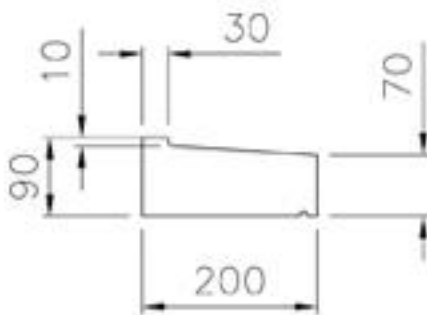

Section

Note: Available up to 1050 lg with 70mm stools & up to 1070 lg with 75mm stools

RBA080

Note: Available up to 1350mm lg in one piece

RBA081

Note: Available up to 1150mm lg in one piece

RBA083

Note: 750mm lg o/all

RBA085

Note: 1300mm lg o/all

RBA086

RBA0102

Note: 1215mm lg o/all

RBA0130

Note: 1300mm lg o/all

RBA0144

Note: 750mm lg o/all

RBA0153A

Note: 750mm lg o/all

RBA0153B

Note: 1020mm lg o/all

Section

RBA0154

Note: 1400mm lg o/all

Note: Cill RBA0102 manufactured to be used with Header RBA0134 above. These are available up to 1115mm in one piece. Other lengths are available in 2 sections.