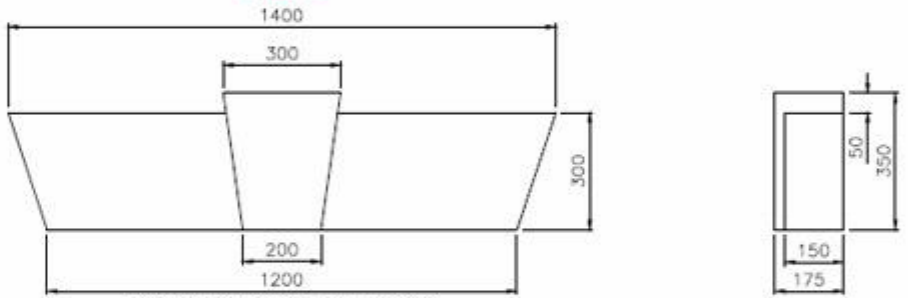

Section

Note: Available up to 1050 lg with 70mm stools & up to 1070 lg with 75mm stools

RBA080

Note: Available up to 1350mm lg in one piece

RBA081

Note: Available up to 1150mm lg in one piece

RBA083

Note: 750mm lg o/all

Note: Cill RBA0170 1575mm lg o/all

RBA0170

Note: Window Surround RBA0125
500mm lg o/all

RBA0125

Assembly of Cill RBA0170 &
Window Surround RBA0125

RBA0170/RBA0125

RBA046

RBA047

Available in any length up to 2m

RBA048

RBA049

Available in any length up to 2m
also available with square ends

RBA050a/RBA050b

Note: Header RBA0134 manufactured to be used with Cill RBA0102 below

Note: Header RBA0134 manufactured to be used with Cill RBA0102 below