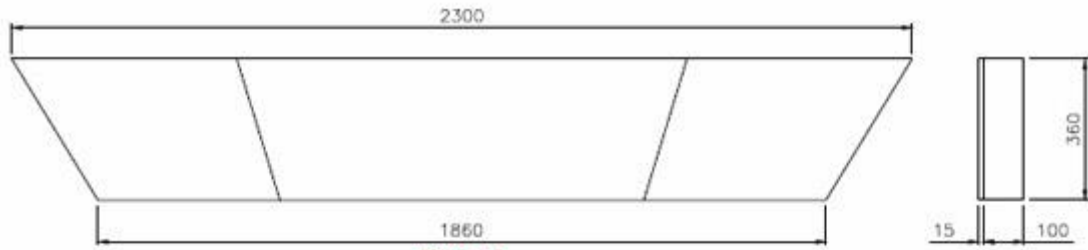

Section

RBA0158

Note: 1675 & 1895mm lg o/all

RBA0166

Note: RBA0168A Cill base block 1295mm lg o/all

RBA0168A

Note: RBA0168B Cill 1295mm lg o/all

RBA0168B

Note: Cill RBA0170 1575mm lg o/all

RBA0170

Note: Window Surround RBA0125
500mm lg o/all

RBA0125

Assembly of Cill RBA0170 &
Window Surround RBA0125

RBA0170/RBA0125

RBA046

RBA047

Available in any length up to 2m

RBA048

RBA049

Available in any length up to 2m
also available with square ends

RBA050a/RBA050b

Note: Header RBA0134 manufactured to be used with Cill RBA0102 below

Note: Header RBA0134 manufactured to be used with Cill RBA0102 below