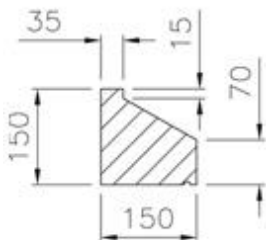

Note: Available up to 1200mm lg in one piece

RBA051

Section

Note: Available up to 3.0m lg in two pieces

RBA052

Section

Note: 700mm lg o/all

RBA053

Section

Note: Available up to 1050 lg with 70mm stools & up to 1070 lg with 75mm stools

RBA080

Note: Available up to 1350mm lg in one piece

RBA081

Note: Available up to 1150mm lg in one piece

RBA083

Note: 750mm lg o/all

Available in any length up to 2m

RBA048

RBA049

Available in any length up to 2m
also available with square ends

RBA050a/RBA050b

Note: Header RBA0134 manufactured to be used with Cill RBA0102 below

Note: Header RBA0134 manufactured to be used with Cill RBA0102 below

Note: Cill RBA0102 manufactured to be used with Header RBA0134 above. These are available up to 1115mm in one piece. Other lengths are available in 2 sections.