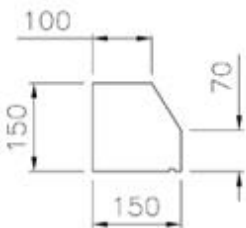

Note: Available up to 1200mm lg in one piece

RBA051

Section

Note: Available up to 3.0m lg in two pieces

RBA052

Section

Note: 700mm lg o/all

RBA053

Section

Note: Available up to 1050 lg with 70mm stools & up to 1070 lg with 75mm stools

RBA080

Note: Available up to 1350mm lg in one piece

RBA081

Note: Available up to 1150mm lg in one piece

RBA083

Note: 750mm lg o/all

Available in any length up to 2m

RBA048

RBA049

Available in any length up to 2m
also available with square ends

RBA050a/RBA050b

Note: Header RBA0134 manufactured to be used with Cill RBA0102 below

Note: Header RBA0134 manufactured to be used with Cill RBA0102 below

Note: Cill RBA0102 manufactured to be used with Header RBA0134 above. These are available up to 1115mm in one piece. Other lengths are available in 2 sections.