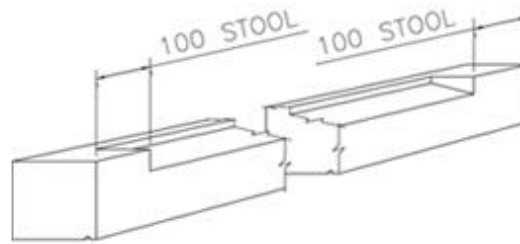

Note: Available up to 1200mm lg in one piece

RBA051

Section

Note: Available up to 3.0m lg in two pieces

RBA052

Section

Note: 700mm lg o/all

RBA053

Section

Note: Available up to 1050 lg with 70mm stools & up to 1070 lg with 75mm stools

RBA080

Note: Available up to 1350mm lg in one piece

RBA081

Note: Available up to 1150mm lg in one piece

RBA083

Note: 750mm lg o/all

Note: Cill RBA0102 manufactured to be used with Header RBA0134 above. These are available up to 1115mm in one piece. Other lengths are available in 2 sections.