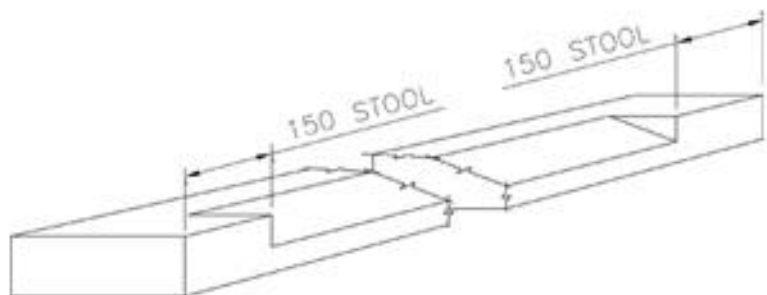

Note: Available up to 1200mm lg in one piece

RBA051

Section

Note: Available up to 3.0m lg in two pieces

RBA052

Section

Note: 700mm lg o/all

RBA053

Section

Note: Available up to 1050 lg with 70mm stools & up to 1070 lg with 75mm stools

RBA080

Note: Available up to 1350mm lg in one piece

RBA081

Note: Available up to 1150mm lg in one piece

RBA083

Note: 750mm lg o/all

RBA085

Note: 1300mm lg o/all

RBA086

RBA0102

Note: 1215mm lg o/all

RBA0130

Note: 1300mm lg o/all

RBA0144