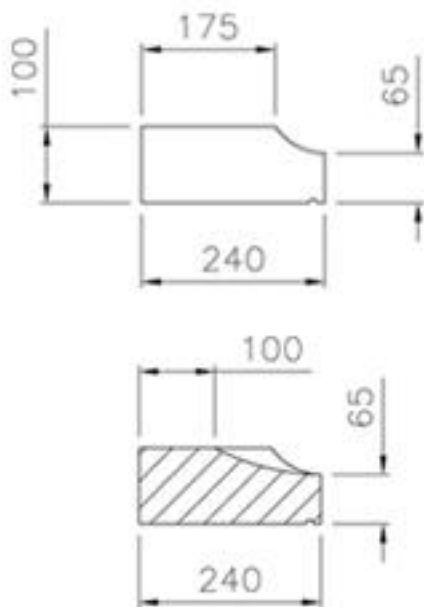

Section

Note: Available up to 1050 lg with 70mm stools & up to 1070 lg with 75mm stools

RBA080

Note: Available up to 1350mm lg in one piece

RBA081

Note: Available up to 1150mm lg in one piece

RBA083

Note: 750mm lg o/all

Note: 750mm lg o/all

RBA0153A

Note: 750mm lg o/all

RBA0153B

Note: 1020mm lg o/all

Section

RBA0154

Note: 1400mm lg o/all

Section

RBA0158

Note: 1675 & 1895mm lg o/all

RBA0166

Note: RBA0168A Cill base block 1295mm lg o/all

RBA0168A

Note: RBA0168B Cill 1295mm lg o/all

RBA0168B

Note: Cill RBA0102 manufactured to be used with Header RBA0134 above. These are available up to 1115mm in one piece. Other lengths are available in 2 sections.