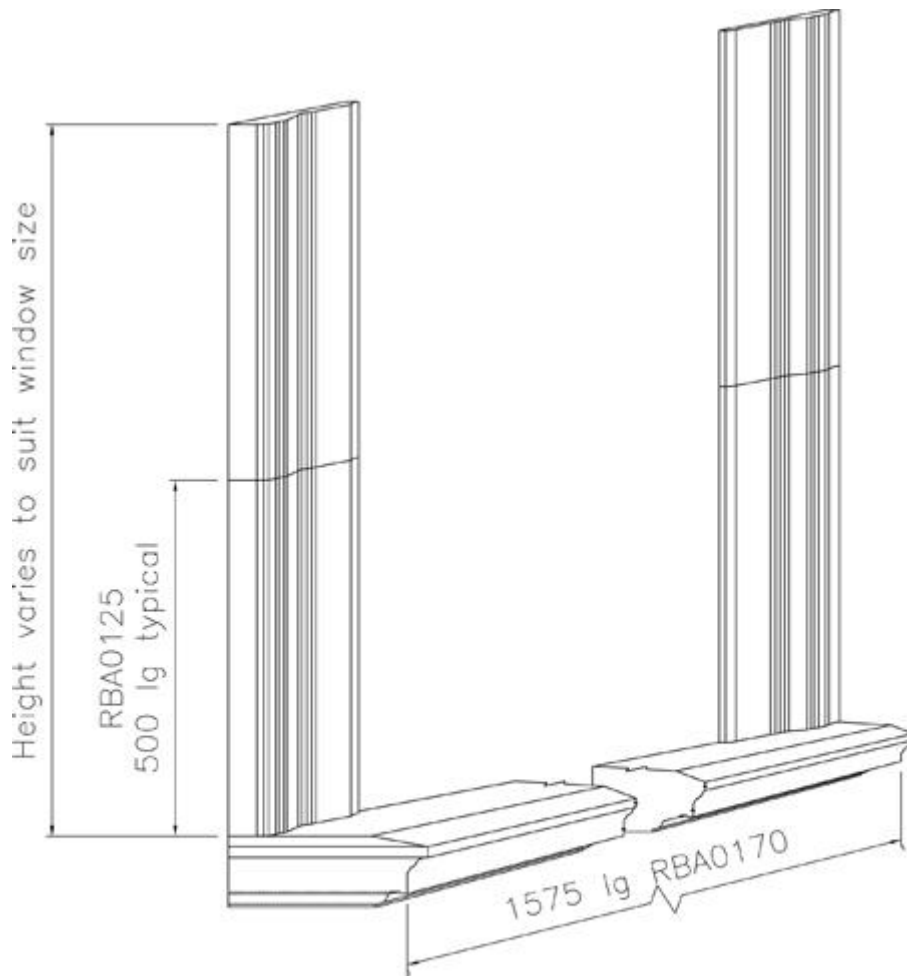

Assembly of Cill RBA0170 &
Window Surround RBA0125

RBA0170/RBA0125