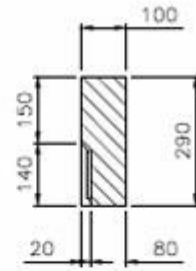

Section

Note: Available up to 1050 lg with 70mm stools & up to 1070 lg with 75mm stools

RBA080

Note: Available up to 1350mm lg in one piece

RBA081

Note: Available up to 1150mm lg in one piece

RBA083

Note: 750mm lg o/all

Section

RBA0158

Note: 1675 & 1895mm lg o/all

RBA0166

Note: RBA0168A Cill base block 1295mm lg o/all

RBA0168A

Note: RBA0168B Cill 1295mm lg o/all

RBA0168B

Available in any length up to 2m

RBA048

RBA049

Available in any length up to 2m
also available with square ends

RBA050a/RBA050b

Note: Header RBA0134 manufactured to be used with Cill RBA0102 below

Note: Header RBA0134 manufactured to be used with Cill RBA0102 below

Note: Cill RBA0102 manufactured to be used with Header RBA0134 above. These are available up to 1115mm in one piece. Other lengths are available in 2 sections.