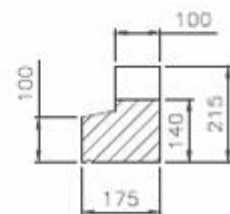

Section

Note: Available up to 1050 lg with 70mm stools & up to 1070 lg with 75mm stools

RBA080

Note: Available up to 1350mm lg in one piece

RBA081

Note: Available up to 1150mm lg in one piece

RBA083

Note: 750mm lg o/all

Section

RBA0158

Note: 1675 & 1895mm lg o/all

RBA0166

Note: RBA0168A Cill base block 1295mm lg o/all

RBA0168A

Note: RBA0168B Cill 1295mm lg o/all

RBA0168B

Available in any length up to 2m

RBA048

RBA049

Available in any length up to 2m
also available with square ends

RBA050a/RBA050b

Note: Header RBA0134 manufactured to be used with Cill RBA0102 below

Note: Header RBA0134 manufactured to be used with Cill RBA0102 below

Note: Cill RBA0102 manufactured to be used with Header RBA0134 above. These are available up to 1115mm in one piece. Other lengths are available in 2 sections.