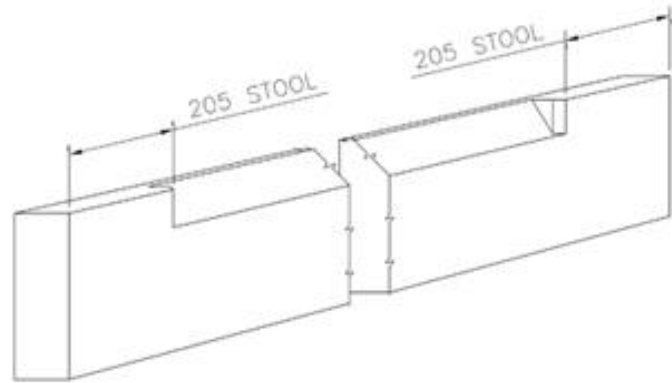

Section

Note: Available up to 1050 lg with 70mm stools & up to 1070 lg with 75mm stools

RBA080

Note: Available up to 1350mm lg in one piece

RBA081

Note: Available up to 1150mm lg in one piece

RBA083

Note: 750mm lg o/all

Note: 750mm lg o/all

RBA0153A

Note: 750mm lg o/all

RBA0153B

Note: 1020mm lg o/all

Section

RBA0154

Note: 1400mm lg o/all

Section

RBA0158

Note: 1675 & 1895mm lg o/all

RBA0166

Note: RBA0168A Cill base block 1295mm lg o/all

RBA0168A

Note: RBA0168B Cill 1295mm lg o/all

RBA0168B