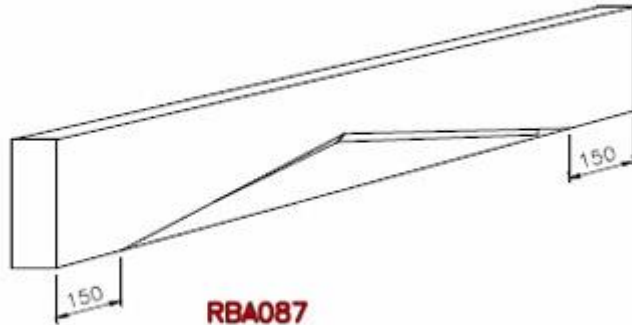

Available in any length up to 2m

RBA048

RBA049

Available in any length up to 2m
also available with square ends

RBA050a/RBA050b

Note: Header RBA0134 manufactured to be used with Cill RBA0102 below

Note: Header RBA0134 manufactured to be used with Cill RBA0102 below

Note: Cill RBA0102 manufactured to be used with Header RBA0134 above. These are available up to 1115mm in one piece. Other lengths are available in 2 sections.