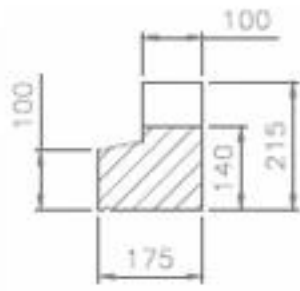

Note: 1215mm lg o/all

RBA0130

Note: 1300mm lg o/all

Note: 750mm lg o/all