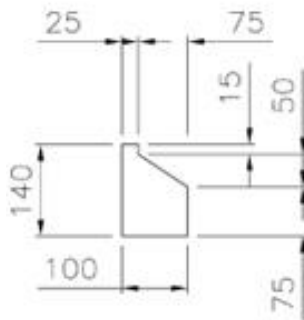

Note: 750mm lg o/all

RBA0153A

Note: 750mm lg o/all

RBA0153B

Note: 1020mm lg o/all

Section

RBA0154

Note: 1400mm lg o/all

Section

RBA0158

Note: 1675 & 1895mm lg o/all

RBA0166

Note: RBA0168A Cill base block 1295mm lg o/all

RBA0168A

Note: RBA0168B Cill 1295mm lg o/all

RBA0168B

Available in any length up to 2m

RBA048

RBA049

Available in any length up to 2m
also available with square ends

RBA050a/RBA050b

Note: Header RBA0134 manufactured to be used with Cill RBA0102 below

Note: Header RBA0134 manufactured to be used with Cill RBA0102 below

Note: Cill RBA0102 manufactured to be used with Header RBA0134 above. These are available up to 1115mm in one piece. Other lengths are available in 2 sections.