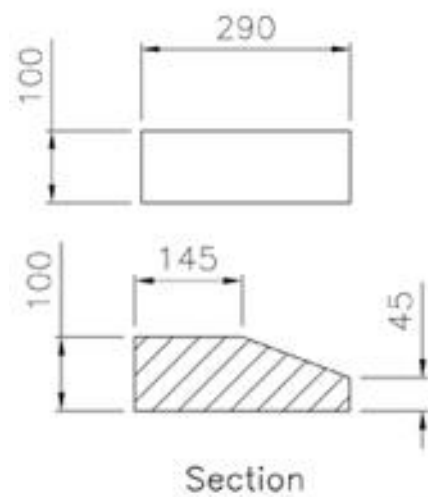

Note: 1300mm lg o/all

RBA086