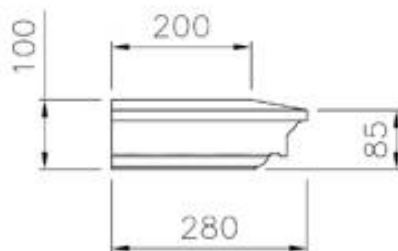

Note: 750mm lg o/all

RBA0153A

Note: 750mm lg o/all

RBA0153B

Note: 1020mm lg o/all

Section

RBA0154

Note: 1400mm lg o/all

Section

RBA0158

Note: 1675 & 1895mm lg o/all

RBA0166

Note: RBA0168A Cill base block 1295mm lg o/all

RBA0168A

Note: RBA0168B Cill 1295mm lg o/all

RBA0168B

Available in any length up to 2m

RBA048

RBA049

Available in any length up to 2m
also available with square ends

RBA050a/RBA050b

Note: Header RBA0134 manufactured to be used with Cill RBA0102 below

Note: Header RBA0134 manufactured to be used with Cill RBA0102 below

Note: Cill RBA0102 manufactured to be used with Header RBA0134 above. These are available up to 1115mm in one piece. Other lengths are available in 2 sections.