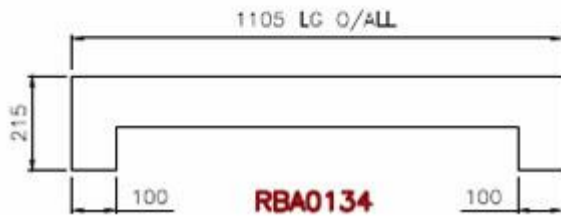

Available in any length up to 2m

RBA048

RBA049

Available in any length up to 2m
also available with square ends

RBA050a/RBA050b

Note: Header RBA0134 manufactured to be used with Cill RBA0102 below

Note: Header RBA0134 manufactured to be used with Cill RBA0102 below

Note: Cill RBA0102 manufactured to be used with Header RBA0134 above. These are available up to 1115mm in one piece. Other lengths are available in 2 sections.