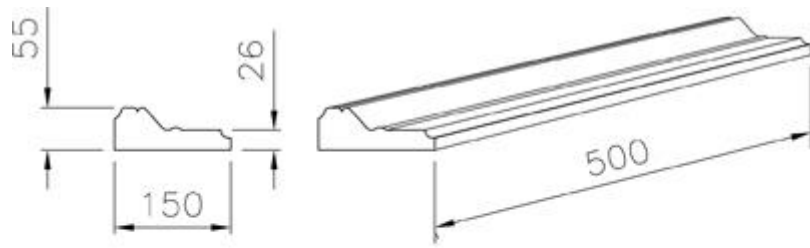

Note: Window Surround RBA0125
500mm lg o/all

RBA0125