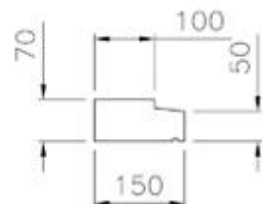

Note: Available up to 1200mm lg in one piece

RBA051

Section

Note: Available up to 3.0m lg in two pieces

RBA052

Section

Note: 700mm lg o/all

RBA053

Section

Note: Available up to 1050 lg with 70mm stools & up to 1070 lg with 75mm stools

RBA080

Note: Available up to 1350mm lg in one piece

RBA081

Note: Available up to 1150mm lg in one piece

RBA083

Note: 750mm lg o/all

Note: 750mm lg o/all

RBA0153A

Note: 750mm lg o/all

RBA0153B

Note: 1020mm lg o/all

Section

RBA0154

Note: 1400mm lg o/all

Note: Cill RBA0102 manufactured to be used with Header RBA0134 above. These are available up to 1115mm in one piece. Other lengths are available in 2 sections.