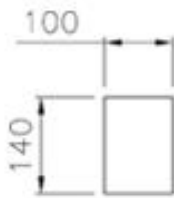

Section

Note: Available up to 1050 lg with 70mm stools & up to 1070 lg with 75mm stools

RBA080

Note: Available up to 1350mm lg in one piece

RBA081

Note: Available up to 1150mm lg in one piece

RBA083

Note: 750mm lg o/all

Note: 750mm lg o/all

RBA0153A

Note: 750mm lg o/all

RBA0153B

Note: 1020mm lg o/all

Section

RBA0154

Note: 1400mm lg o/all

Section

RBA0158

Note: 1675 & 1895mm lg o/all

RBA0166

Note: RBA0168A Cill base block 1295mm lg o/all

RBA0168A

Note: RBA0168B Cill 1295mm lg o/all

RBA0168B