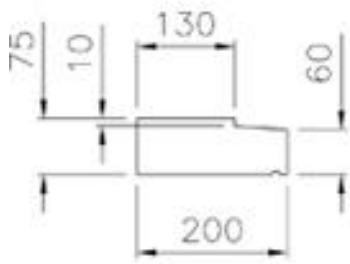

Note: Available up to 1200mm lg in one piece

RBA051

Section

Note: Available up to 3.0m lg in two pieces

RBA052

Section

Note: 700mm lg o/all

RBA053

Section

Note: Available up to 1050 lg with 70mm stools & up to 1070 lg with 75mm stools

RBA080

Note: Available up to 1350mm lg in one piece

RBA081

Note: Available up to 1150mm lg in one piece

RBA083

Note: 750mm lg o/all

Available in any length up to 2m

RBA048

RBA049

Available in any length up to 2m
also available with square ends

RBA050a/RBA050b

Note: Header RBA0134 manufactured to be used with Cill RBA0102 below

Note: Header RBA0134 manufactured to be used with Cill RBA0102 below

Note: Cill RBA0102 manufactured to be used with Header RBA0134 above. These are available up to 1115mm in one piece. Other lengths are available in 2 sections.