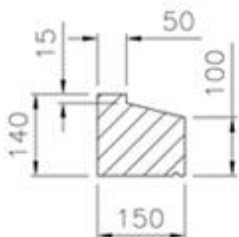

Note: Available up to 1200mm lg in one piece

RBA051

Section

Note: Available up to 3.0m lg in two pieces

RBA052

Section

Note: 700mm lg o/all

RBA053

Section

Note: Available up to 1050 lg with 70mm stools & up to 1070 lg with 75mm stools

RBA080

Note: Available up to 1350mm lg in one piece

RBA081

Note: Available up to 1150mm lg in one piece

RBA083

Note: 750mm lg o/all

Available in any length up to 2m

RBA048

RBA049

Available in any length up to 2m
also available with square ends

RBA050a/RBA050b

Note: Header RBA0134 manufactured to be used with Cill RBA0102 below

Note: Header RBA0134 manufactured to be used with Cill RBA0102 below

Note: Cill RBA0102 manufactured to be used with Header RBA0134 above. These are available up to 1115mm in one piece. Other lengths are available in 2 sections.