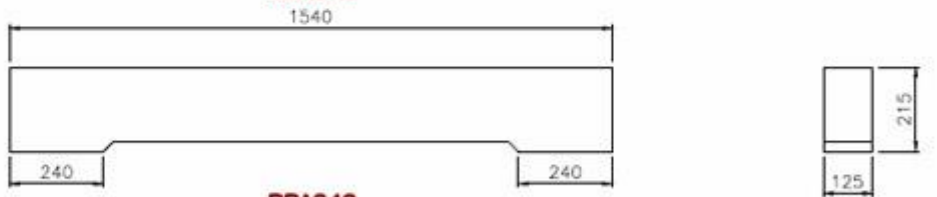

Section

Note: Available up to 1050 lg with 70mm stools & up to 1070 lg with 75mm stools

RBA080

Note: Available up to 1350mm lg in one piece

RBA081

Note: Available up to 1150mm lg in one piece

RBA083

Note: 750mm lg o/all

Section

RBA0158

Note: 1675 & 1895mm lg o/all

RBA0166

Note: RBA0168A Cill base block 1295mm lg o/all

RBA0168A

Note: RBA0168B Cill 1295mm lg o/all

RBA0168B

Note: Cill RBA0170 1575mm lg o/all

RBA0170

Note: Window Surround RBA0125
500mm lg o/all

RBA0125

Assembly of Cill RBA0170 &
Window Surround RBA0125

RBA0170/RBA0125

RBA046

RBA047

Available in any length up to 2m

RBA048

RBA049

Available in any length up to 2m
also available with square ends

RBA050a/RBA050b

Note: Header RBA0134 manufactured to be used with Cill RBA0102 below

Note: Header RBA0134 manufactured to be used with Cill RBA0102 below