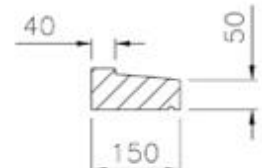

Note: Available up to 1200mm lg in one piece

RBA051

Section

Note: Available up to 3.0m lg in two pieces

RBA052

Section

Note: 700mm lg o/all

RBA053

Section

Note: Available up to 1050 lg with 70mm stools & up to 1070 lg with 75mm stools

RBA080

Note: Available up to 1350mm lg in one piece

RBA081

Note: Available up to 1150mm lg in one piece

RBA083

Note: 750mm lg o/all

Available in any length up to 2m

RBA048

RBA049

Available in any length up to 2m
also available with square ends

RBA050a/RBA050b

Note: Header RBA0134 manufactured to be used with Cill RBA0102 below

Note: Header RBA0134 manufactured to be used with Cill RBA0102 below

Note: Cill RBA0102 manufactured to be used with Header RBA0134 above. These are available up to 1115mm in one piece. Other lengths are available in 2 sections.