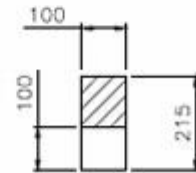

Available in any length up to 2m

RBA048

RBA049

Available in any length up to 2m
also available with square ends

RBA050a/RBA050b

Note: Header RBA0134 manufactured to be used with Cill RBA0102 below

Note: Header RBA0134 manufactured to be used with Cill RBA0102 below

Note: Cill RBA0102 manufactured to be used with Header RBA0134 above. These are available up to 1115mm in one piece. Other lengths are available in 2 sections.