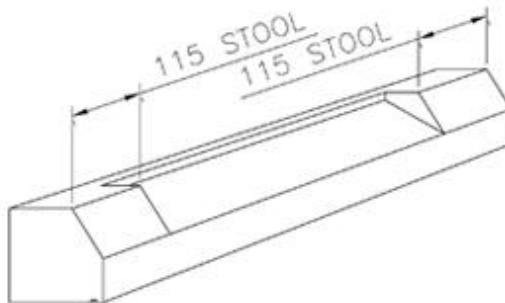

Note: Available up to 1200mm lg in one piece

RBA051

Section

Note: Available up to 3.0m lg in two pieces

RBA052

Section

Note: 700mm lg o/all

RBA053

Section

Note: Available up to 1050 lg with 70mm stools & up to 1070 lg with 75mm stools

RBA080

Note: Available up to 1350mm lg in one piece

RBA081

Note: Available up to 1150mm lg in one piece

RBA083

Note: 750mm lg o/all

Available in any length up to 2m

RBA048

RBA049

Available in any length up to 2m
also available with square ends

RBA050a/RBA050b

Note: Header RBA0134 manufactured to be used with Cill RBA0102 below

Note: Header RBA0134 manufactured to be used with Cill RBA0102 below

Note: Cill RBA0102 manufactured to be used with Header RBA0134 above. These are available up to 1115mm in one piece. Other lengths are available in 2 sections.