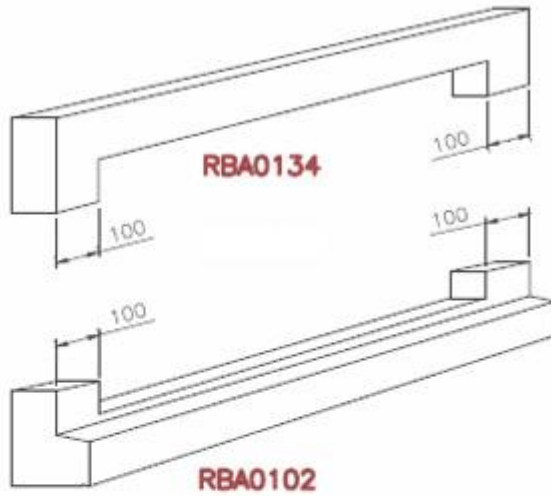

Section

Note: Available up to 1050 lg with 70mm stools & up to 1070 lg with 75mm stools

RBA080

Note: Available up to 1350mm lg in one piece

RBA081

Note: Available up to 1150mm lg in one piece

RBA083

Note: 750mm lg o/all

Available in any length up to 2m

RBA048

RBA049

Available in any length up to 2m
also available with square ends

RBA050a/RBA050b

Note: Header RBA0134 manufactured to be used with Cill RBA0102 below

Note: Header RBA0134 manufactured to be used with Cill RBA0102 below

Note: Cill RBA0102 manufactured to be used with Header RBA0134 above. These are available up to 1115mm in one piece. Other lengths are available in 2 sections.