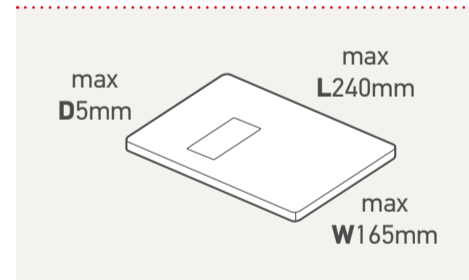

All prices in the above table are exempt from VAT.

Letter up to 100g

Large Letter up to 750g

Small Parcel up to 2kg

Medium Parcel up to 20kg

Exceptions apply – for more information about how to present your mail, please visit: royalmail.com/size