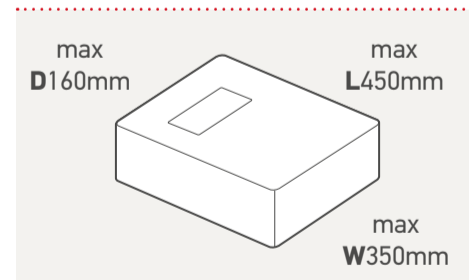

All prices in the above table are exempt from VAT.

Letter up to 100g

Large Letter up to 750g

Small Parcel up to 2kg

Medium Parcel up to 20kg

Exceptions apply – for more information about how to present your mail, please visit: royalmail.com/size