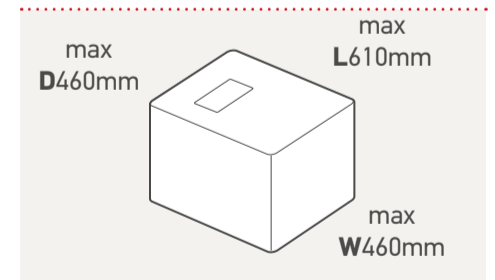

All prices in the above table are exempt from VAT.

Letter up to 100g

Large Letter up to 750g

Small Parcel up to 2kg

Medium Parcel up to 20kg

Exceptions apply – for more information about how to present your mail, please visit: royalmail.com/size