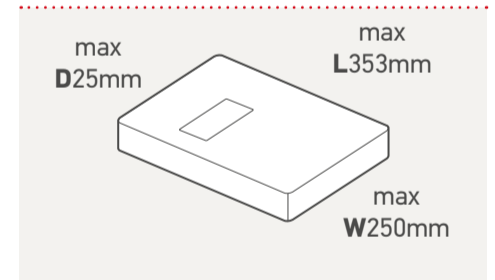

All prices in the above table are exempt from VAT.

Letter up to 100g

Large Letter up to 750g

Small Parcel up to 2kg

Medium Parcel up to 20kg

Exceptions apply – for more information about how to present your mail, please visit: royalmail.com/size