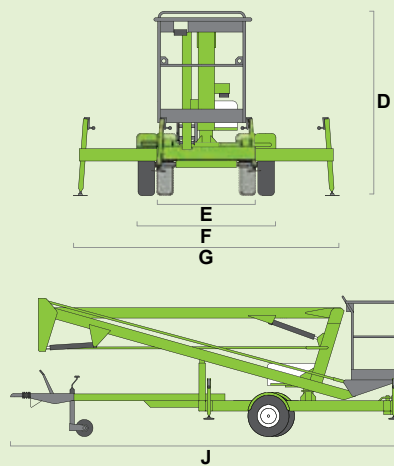

niftylift

120

(A) 12.33m
40ft 6in

(B) 10.33m
34ft

(C) 5m
16ft 6in

200kg
440lbs

1.1m x 0.65m
3ft 7in x 2ft 2in

(D) 1.9m
6ft 3in

(E) 1.1m
3ft 7in

(F) 1.5m
4ft 11in

(G) 2.7m
8ft 10in

(J) 5.75m
18ft 10in

1195kg
2630lbs

niftylift

Fingle Drive, Stonebridge
Milton Keynes, MK13 0ER
England, United Kingdom
+44 (0)1908 223456
sales@niftylift.com
www.niftylift.com