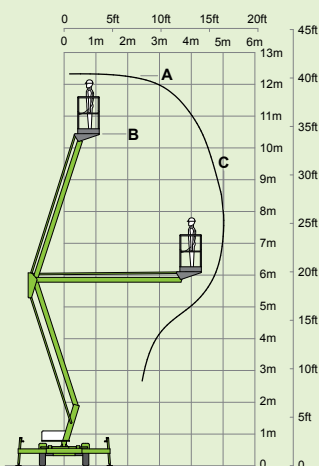

niftylift

120

(A) 12.33m
40ft 6in

(B) 10.33m
34ft

(C) 5m
16ft 6in

200kg
440lbs

1.1m x 0.65m
3ft 7in x 2ft 2in

(D) 1.9m
6ft 3in

(E) 1.1m
3ft 7in

(F) 1.5m
4ft 11in

(G) 2.7m
8ft 10in

(J) 5.75m
18ft 10in

1195kg
2630lbs

niftylift

Fingle Drive, Stonebridge
Milton Keynes, MK13 0ER
England, United Kingdom
+44 (0)1908 223456
sales@niftylift.com
www.niftylift.com