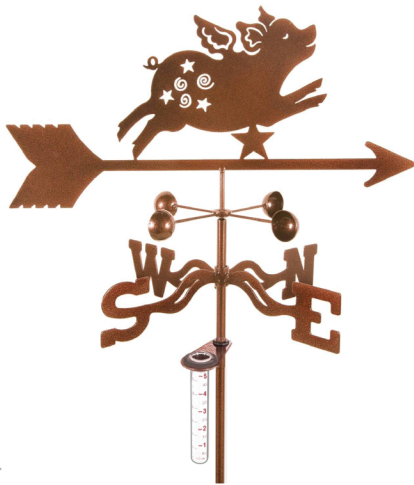

EZ Vane

...When Quality Counts

EZ Vane

proudly made
in the USA!

Accessories

Complete weathervane for reference only!

Rain Gauge Assembly

- Flared Glass Vial is custom made in the USA for EZ Vane Inc.
- Rain Gauge Bracket is made of heavy 14 ga steel and is finished with our unique 3 step process.
- Rubber grommets securely hold the bracket to the pole while preventing damage to the glass vial.
- Replacement glass vials available.

Signs

Complete weathervane for reference only!

A great accessory to welcome friends and visitors to your home.

This novelty sign is sure to produce a smile.

To Install Rain Gauge or Signs:

Put a tiny amount of cooking spray or light oil on the small grommet then slide it over the pole to desired height. Rubber grommets prevent slipping.