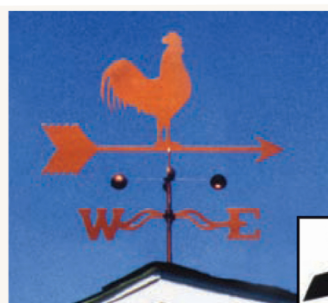

Signs

Complete weathervane for reference only!

A great accessory to welcome friends and visitors to your home.

This novelty sign is sure to produce a smile.

To Install Rain Gauge or Signs:

Put a tiny amount of cooking spray or light oil on the small grommet then slide it over the pole to desired height. Rubber grommets prevent slipping.

Sheriff 6 Pt. Badge

EZ Vane

...When Quality Counts

Mount Choices

Cupola Mount
1/2" x 21" rod attaches
to mount inside cupola

(1/2" **wv** mount must
be specified when
ordering cupola)

Roof Mount
15 inches long -
conforms to any
roof pitch.

Deck Mount
15 inches long -
attaches to
any horizontal
surface with a
3" by 3"
mount plate.

Garden Stake

60 inches long -
pushes into the ground
or may be used with
optional ground stake.

4 Township Drive
Paradise, PA 17562
Phone (717) 288-2630
Fax (717) 288-3901
sales@royalcrowne.com