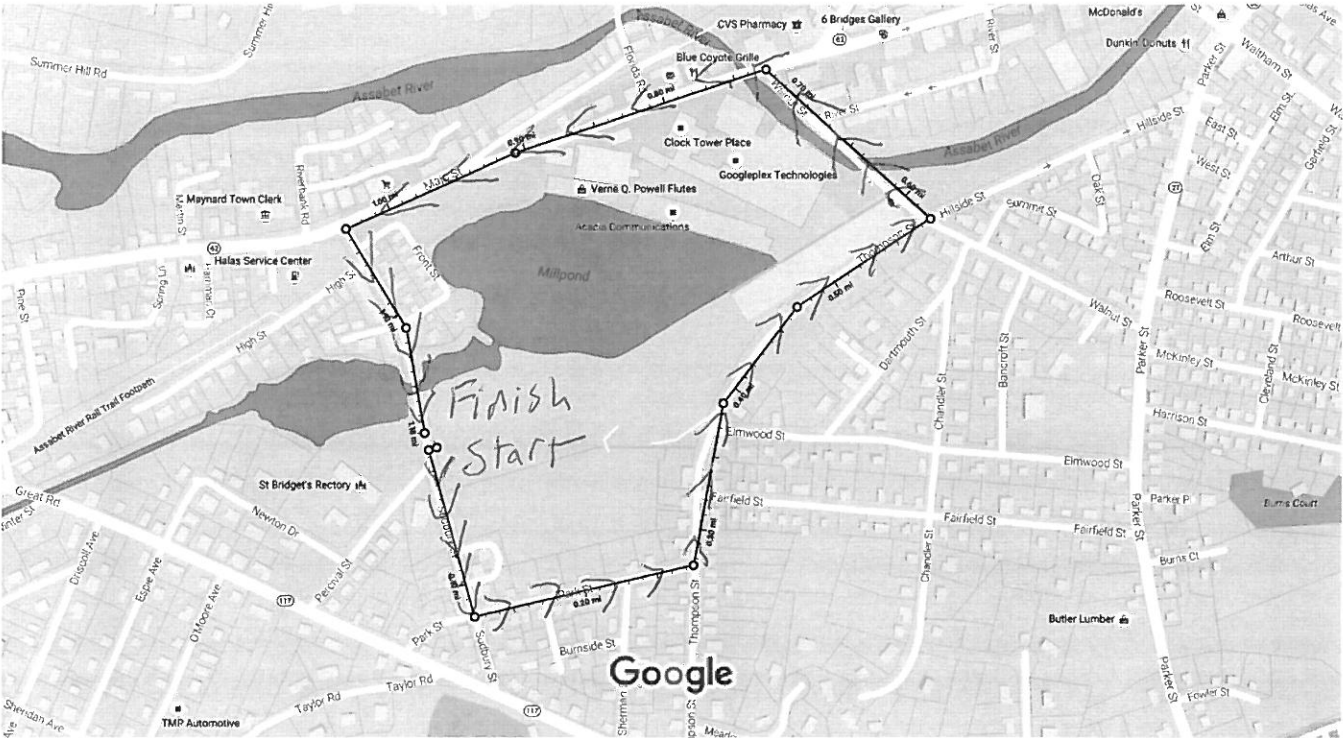

Google Maps

Map data ©2016 Google 200 ft

Measure distance
 Total distance: 1.18 mi (1.90 km)