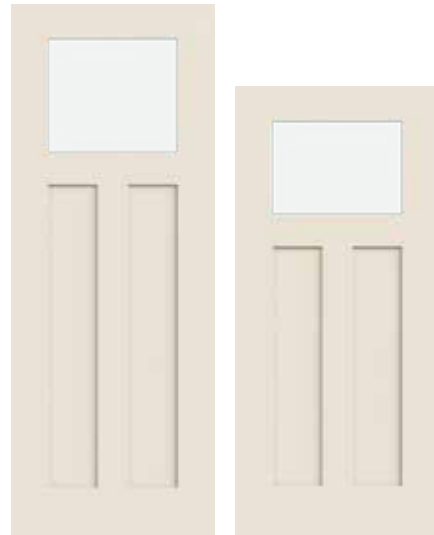

Smooth-Pro™

Craftsman

SPC-866DG-LE*	SPC-866DG-GRF	SPC-866DG-TPZ
SPC7-866DG-LE*	SPC7-866DG-GRF	SPC7-866DG-TPZ
SPC8-866DG-LE*	SPC8-866DG-GRF	SPC8-866DG-TPZ
SPC-866DG-MG	SPC-866DG-KP	
SPC7-866DG-MG	SPC7-866DG-KP	
SPC8-866DG-MG	SPC8-866DG-KP	

Available Widths 2'8" 2'10" 3'0"

*Available in clear low-E glass

Sidelite