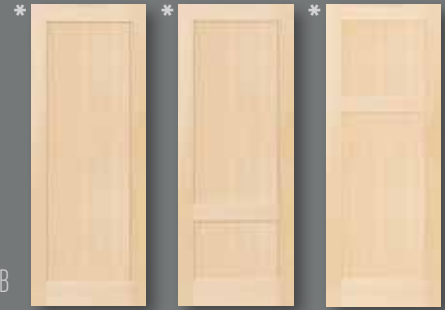

Standard measurements

Thickness: 1 3/8" and 1 3/4"
Width: 1/0 to 3/0
Height: 6/8 - 7/0 - 7/6 - 8/0

* Available FIRE-RATED 20-45-60-90 minutes TYPE B

7910 1/0 - 3/0

792A 1/0 - 3/0

792E 1/0 - 3/0