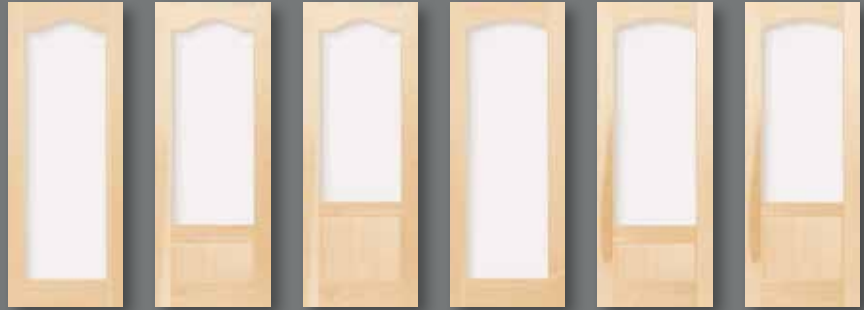

1010S 2/0 - 3/0

101AS 2/0 - 3/0

1000C 1/0 - 3/0

1010C 1/0 - 3/0

101AC 1/0 - 3/0

1000S 2/0 - 3/0