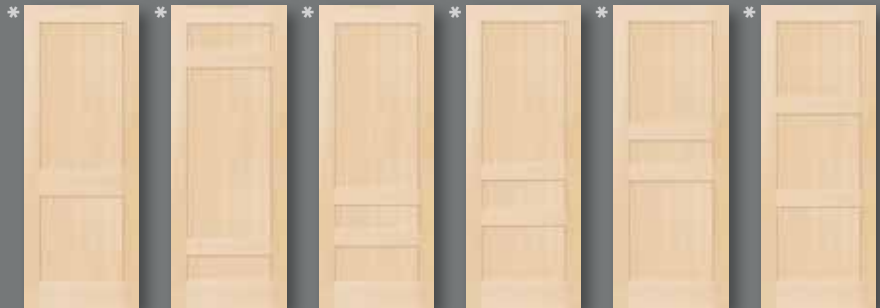

7920 1/0 - 3/0

793T 2/0 - 3/0

793K 1/0 - 3/0

793A 1/0 - 3/0

7935 1/0 - 3/0

793H 1/0 - 3/0