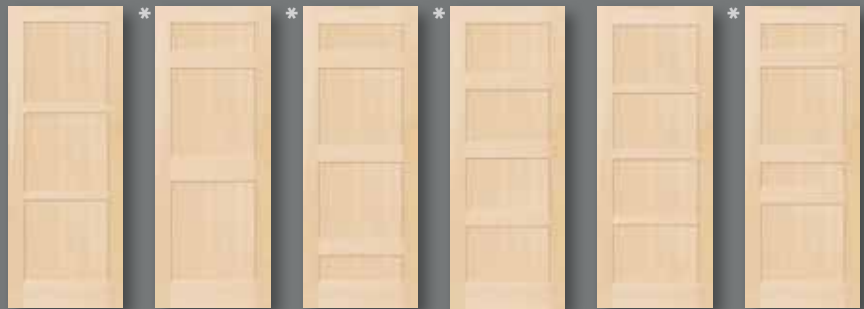

793L 1/0 - 3/0

7936 1/0 - 3/0

794F 1/0 - 3/0

794H 1/0 - 3/0

794L 1/0 - 3/0

794Z 1/0 - 3/0