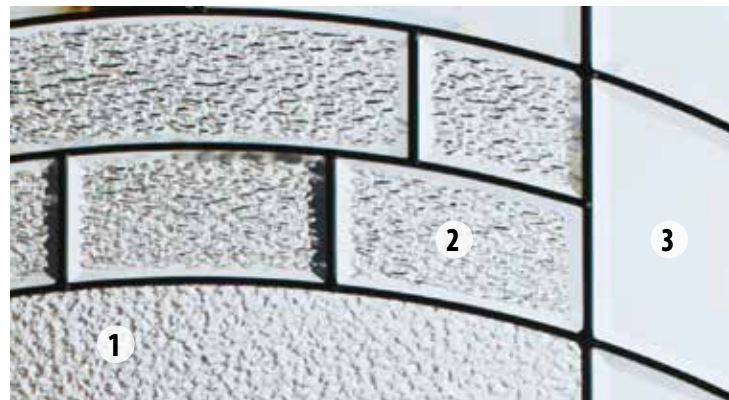

1. Granite
2. Beveled granite
3. Clear bevels