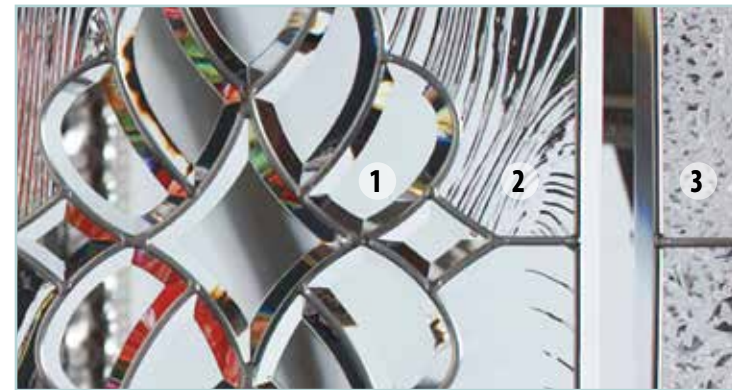

- 22 x 64
- 7 x 64
- 22 x 48
- 8 x 48
- 22 x 36
- 8 x 36
- 14 x 37

ORCHID | 3100OR | 3026OR Sidelights

Serenity

Zinc ●

Beautiful floral pattern framed with subtle geometric shapes.

- 1. Clear bevels
- 2. Clear baroque
- 3. Glue chip