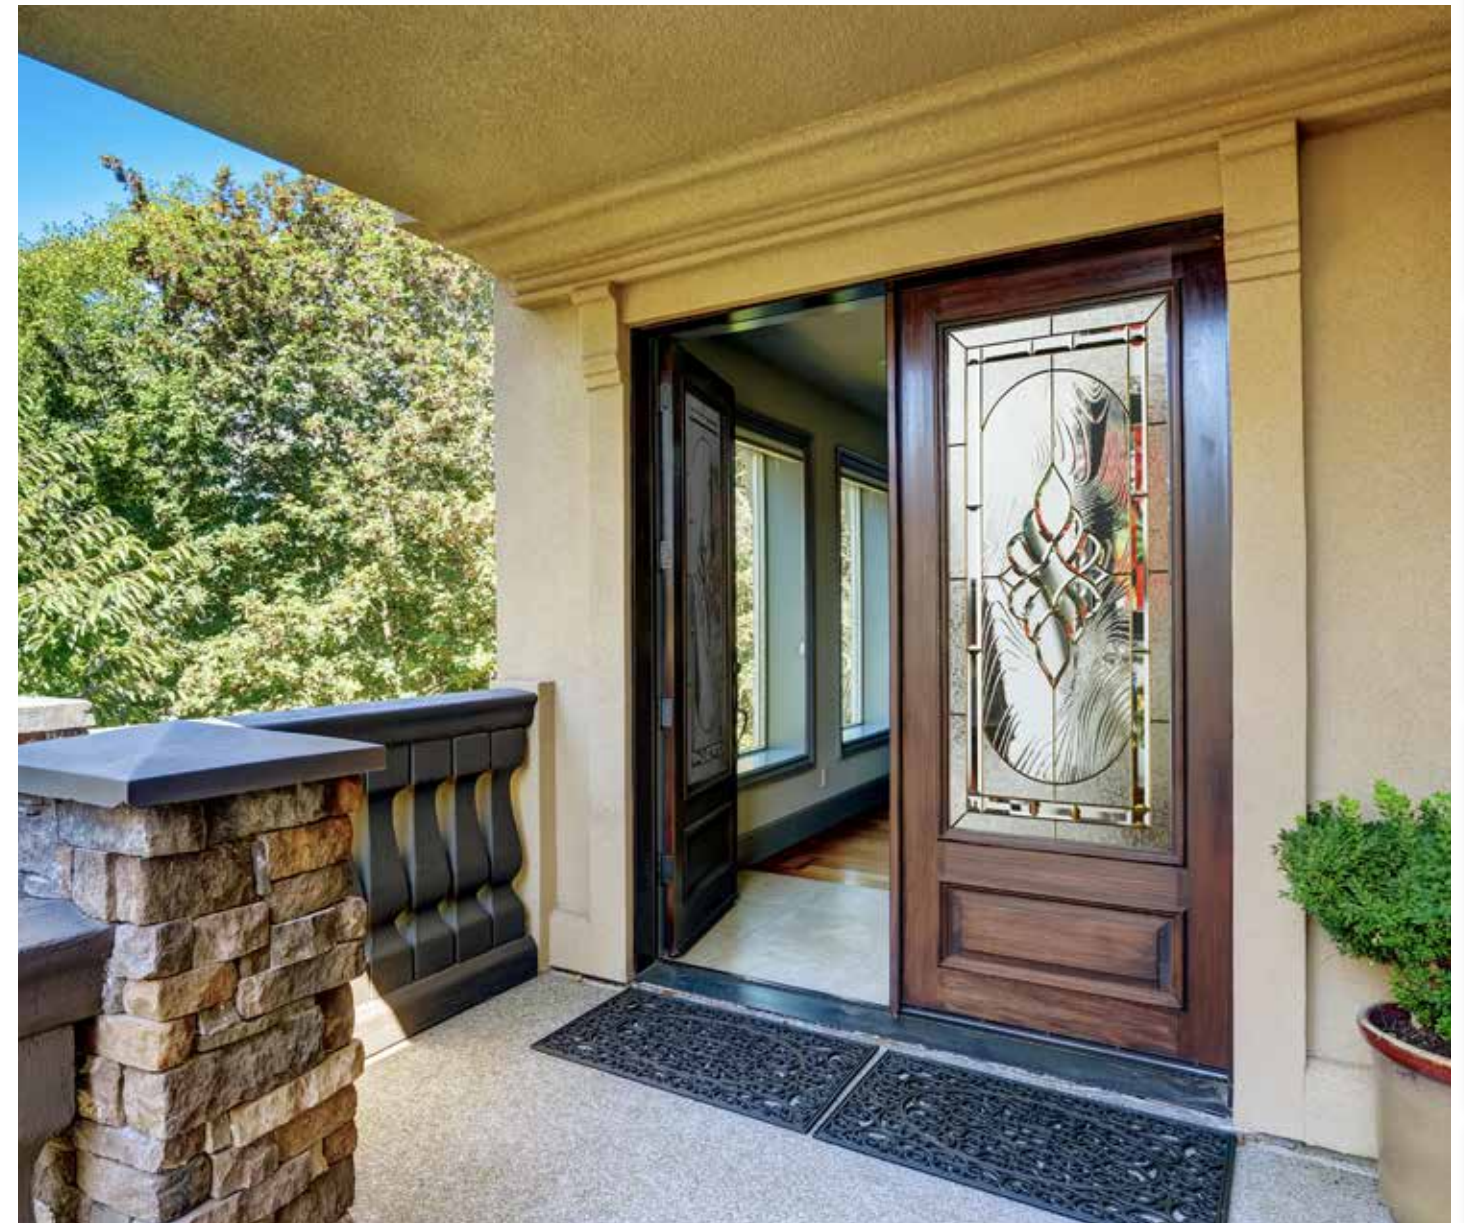

Rectangular Transom

Elliptical Transom

TAJ | 3248TAJ