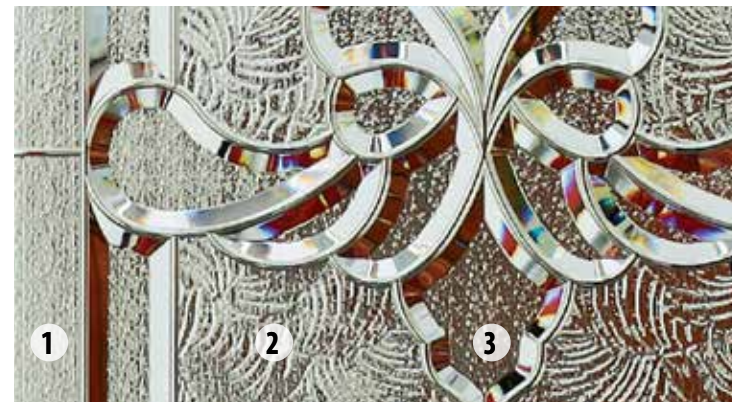

1. Pebble
2. Floral swirl
3. Textured bevels