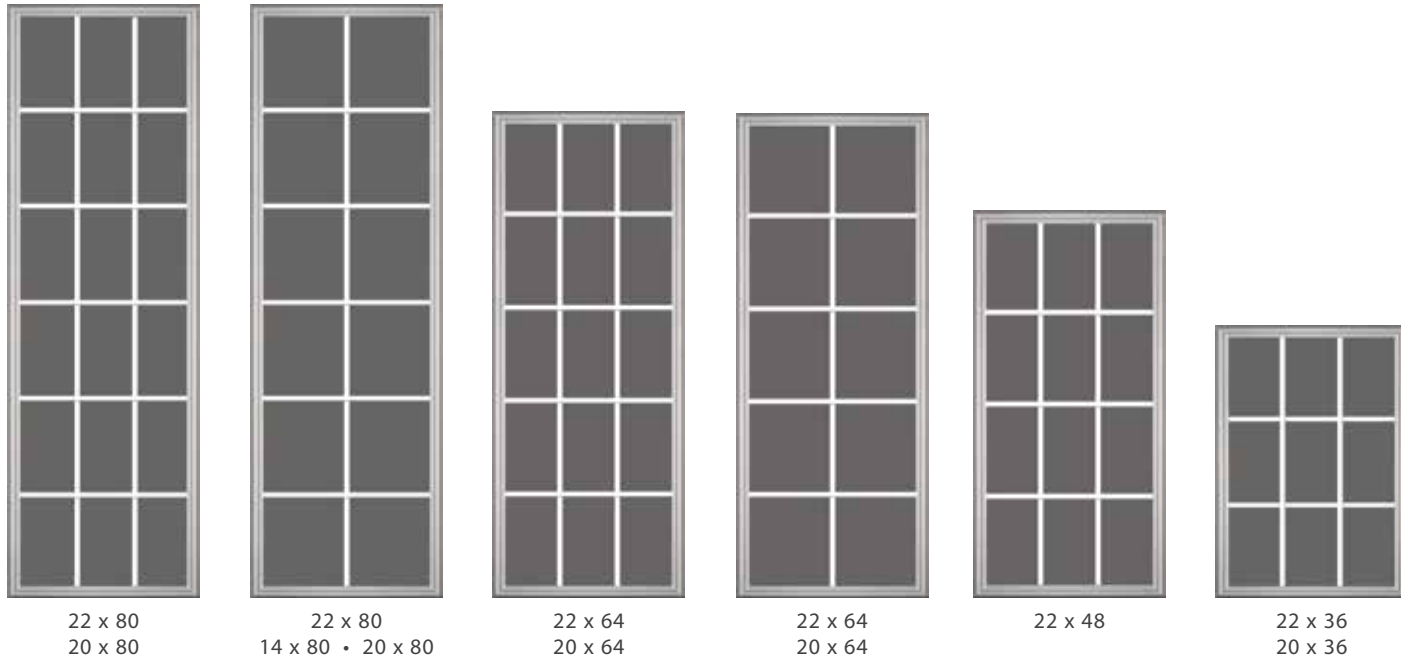

Grills Between Glass

Configurations