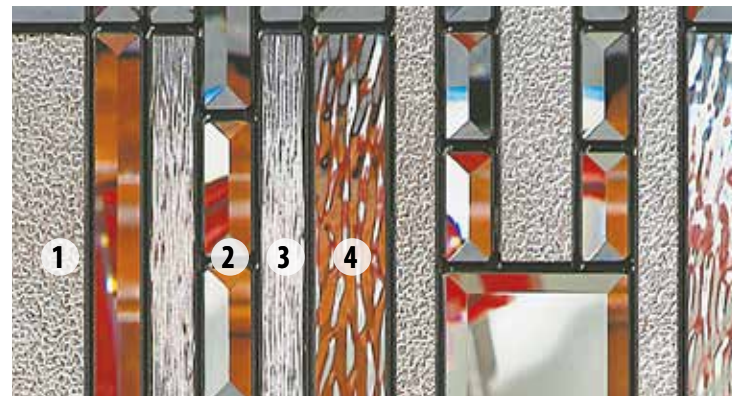

1. Pebble
2. Clear bevels
3. Chord
4. Waterglass