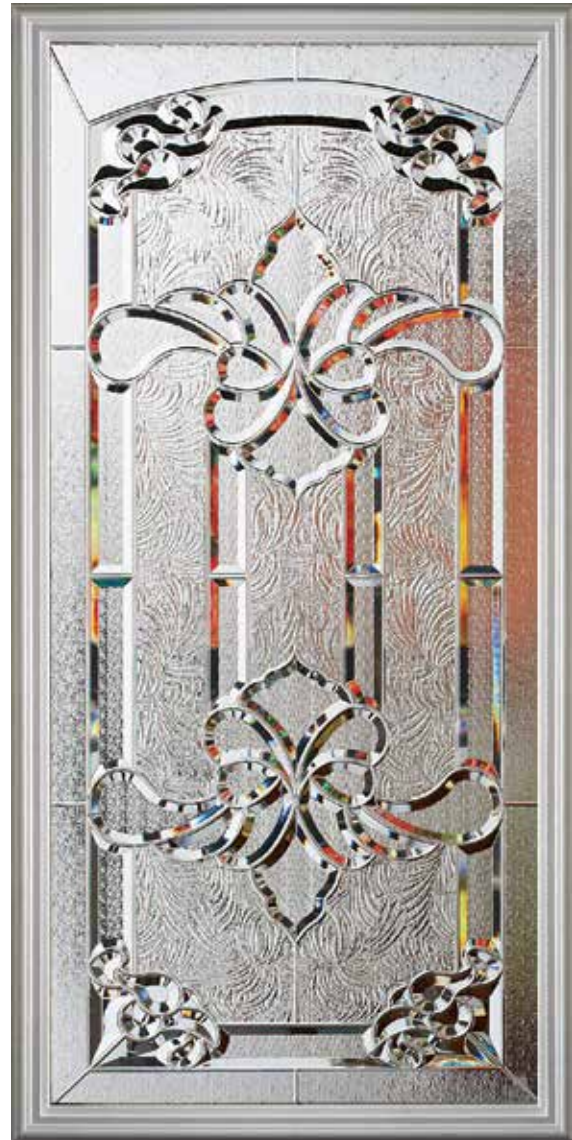

Tuscany

Crystal

The deeply textured bevels of this bold design provides a three dimensional appearance.