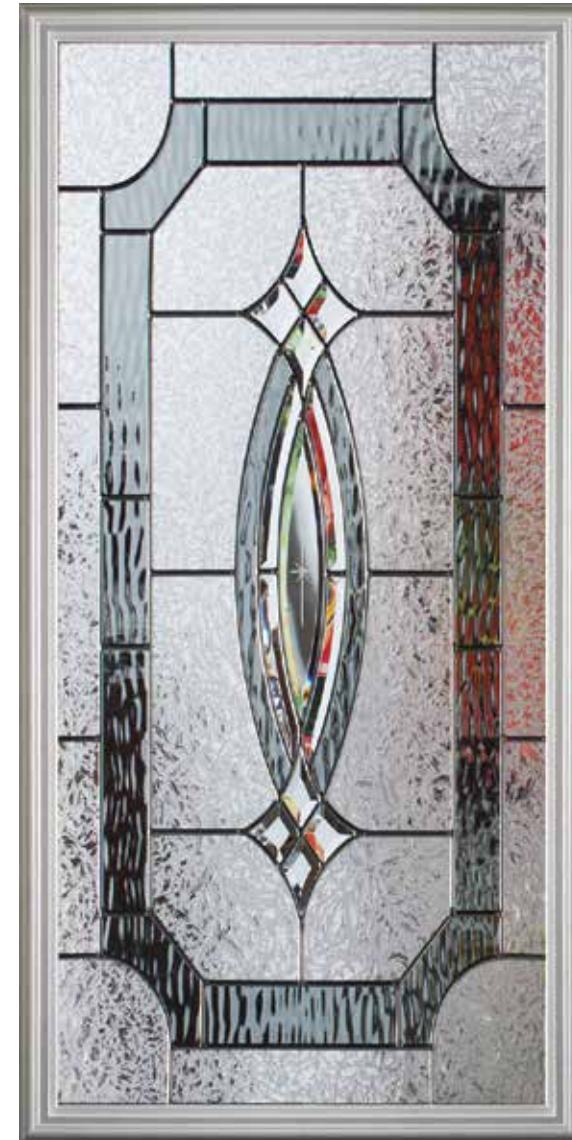

8 x 48

22 x 36

8 x 36

14 x 37

Royal

Zinc ●

This regal diamond patterned glass provides style and privacy.

- 1. Gray waterglass
- 2. Clear bevels
- 3. Glue chip