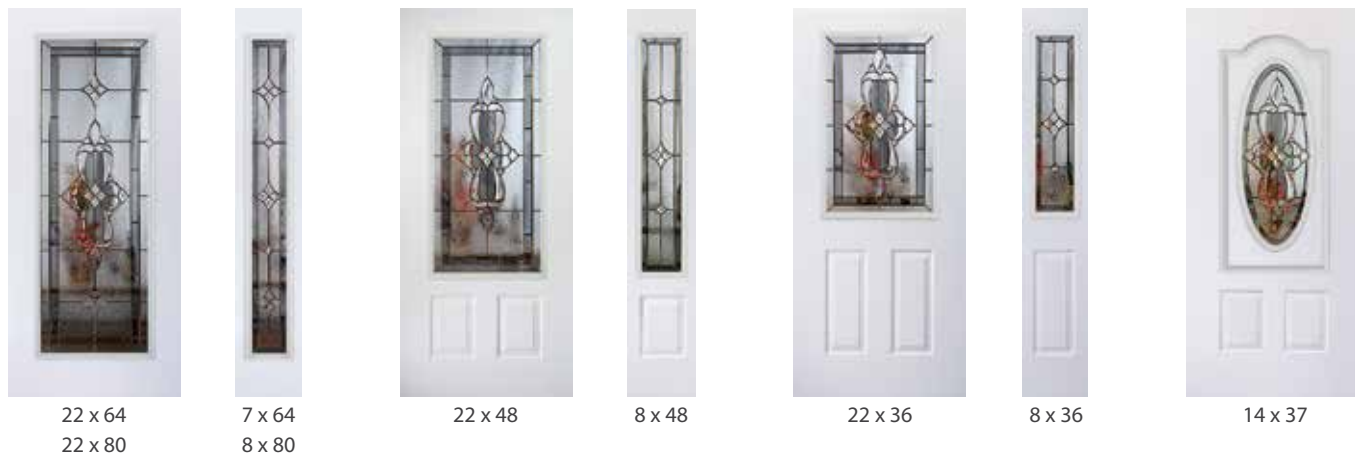

Half Round Transom

Rectangular Transom

Elliptical Transom

Bevel Cluster

Brass

A classic floral inspired design with exceptional privacy.

- 1. Glue chip
- 2. Clear bevels
- 3. Gray baroque

BEVEL CLUSTER | 3089BC