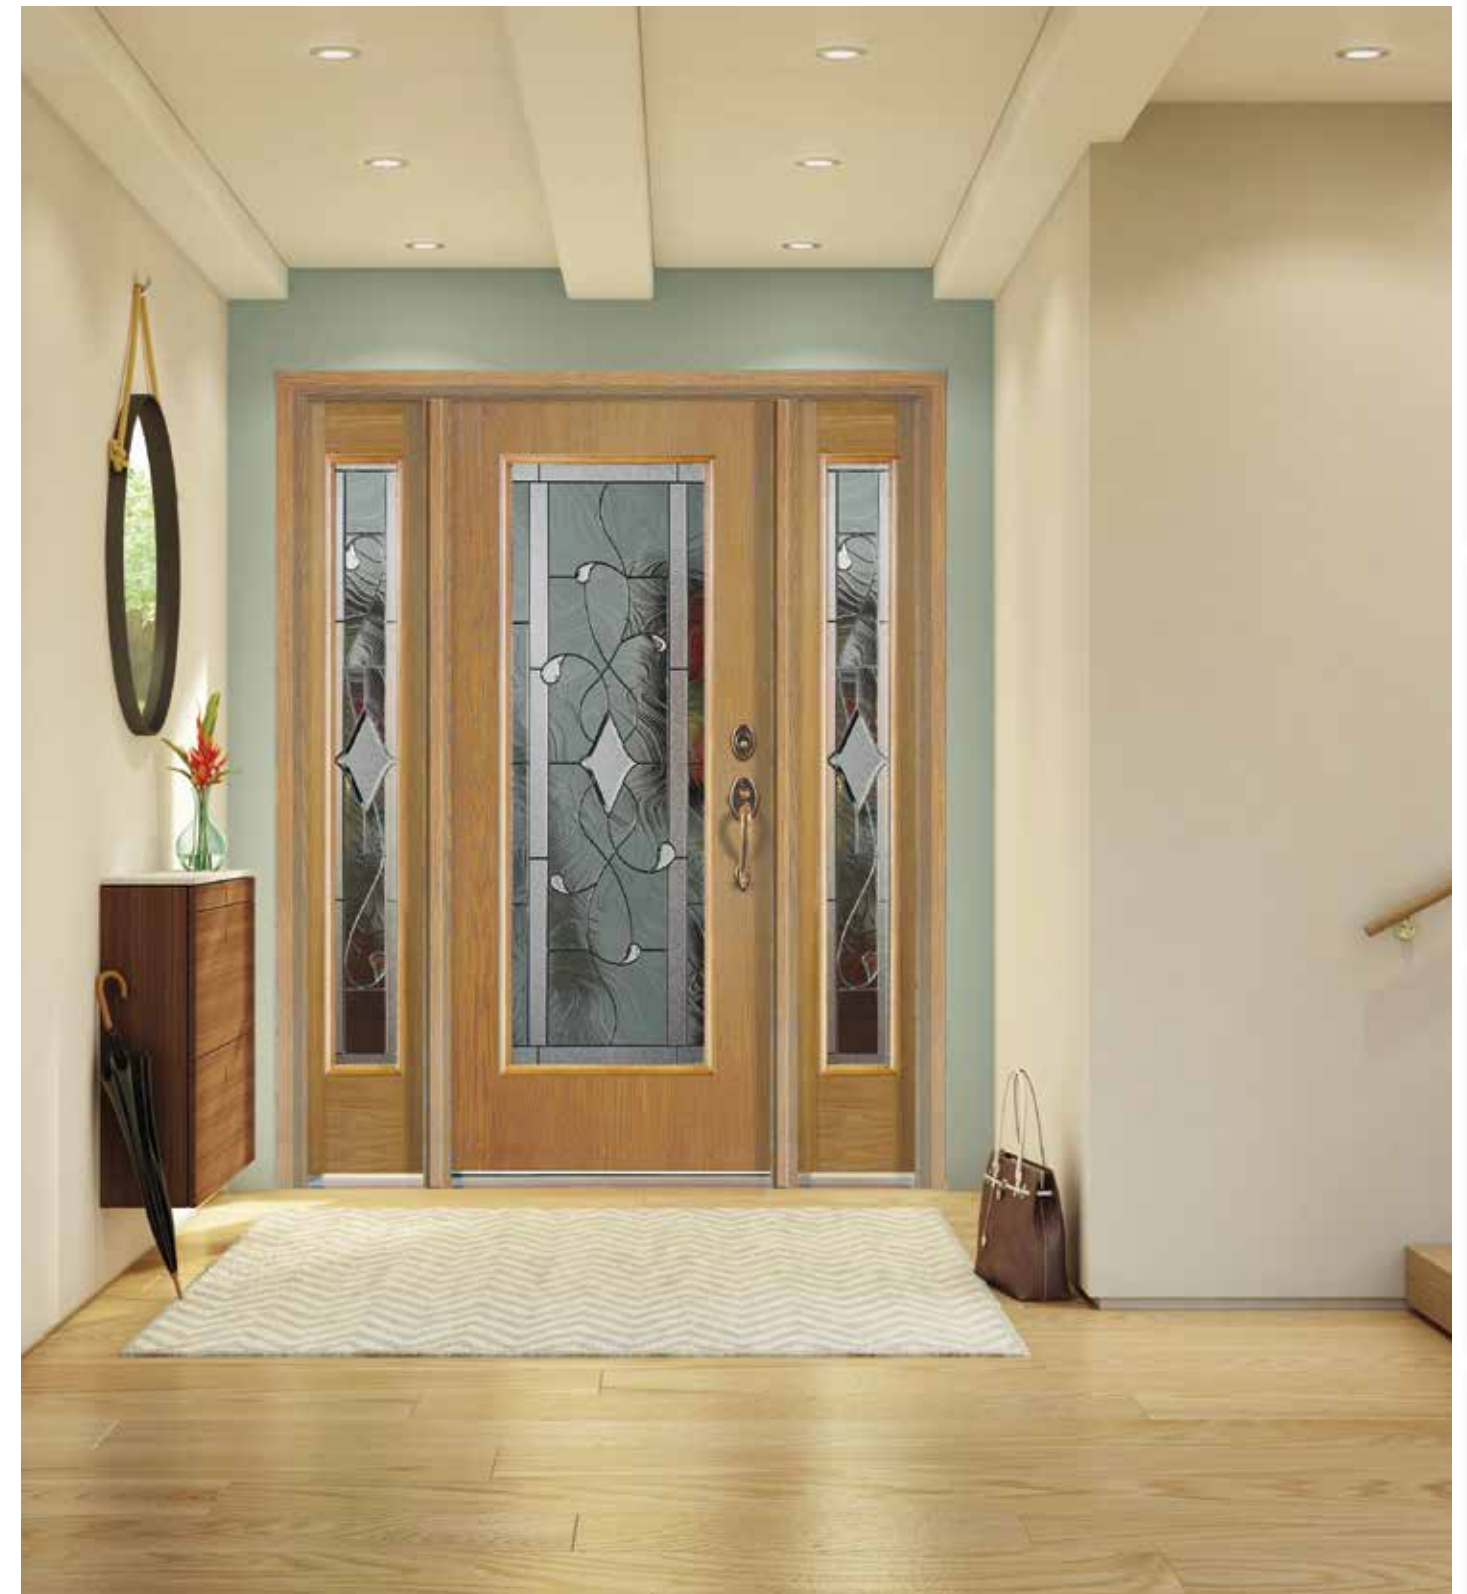

EMBASSY | 3100EM | 3026EM Sidelights

ORCHID | 3100OR | 3026OR Sidelights