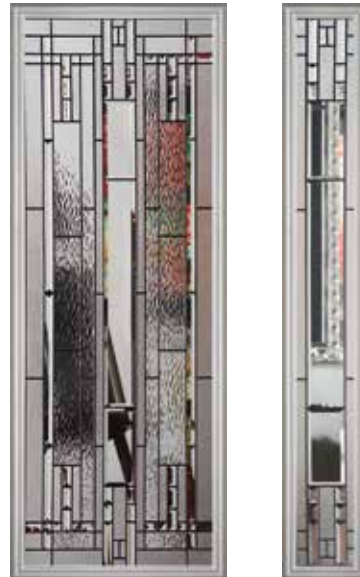

Horizon

3100HO 3026HO