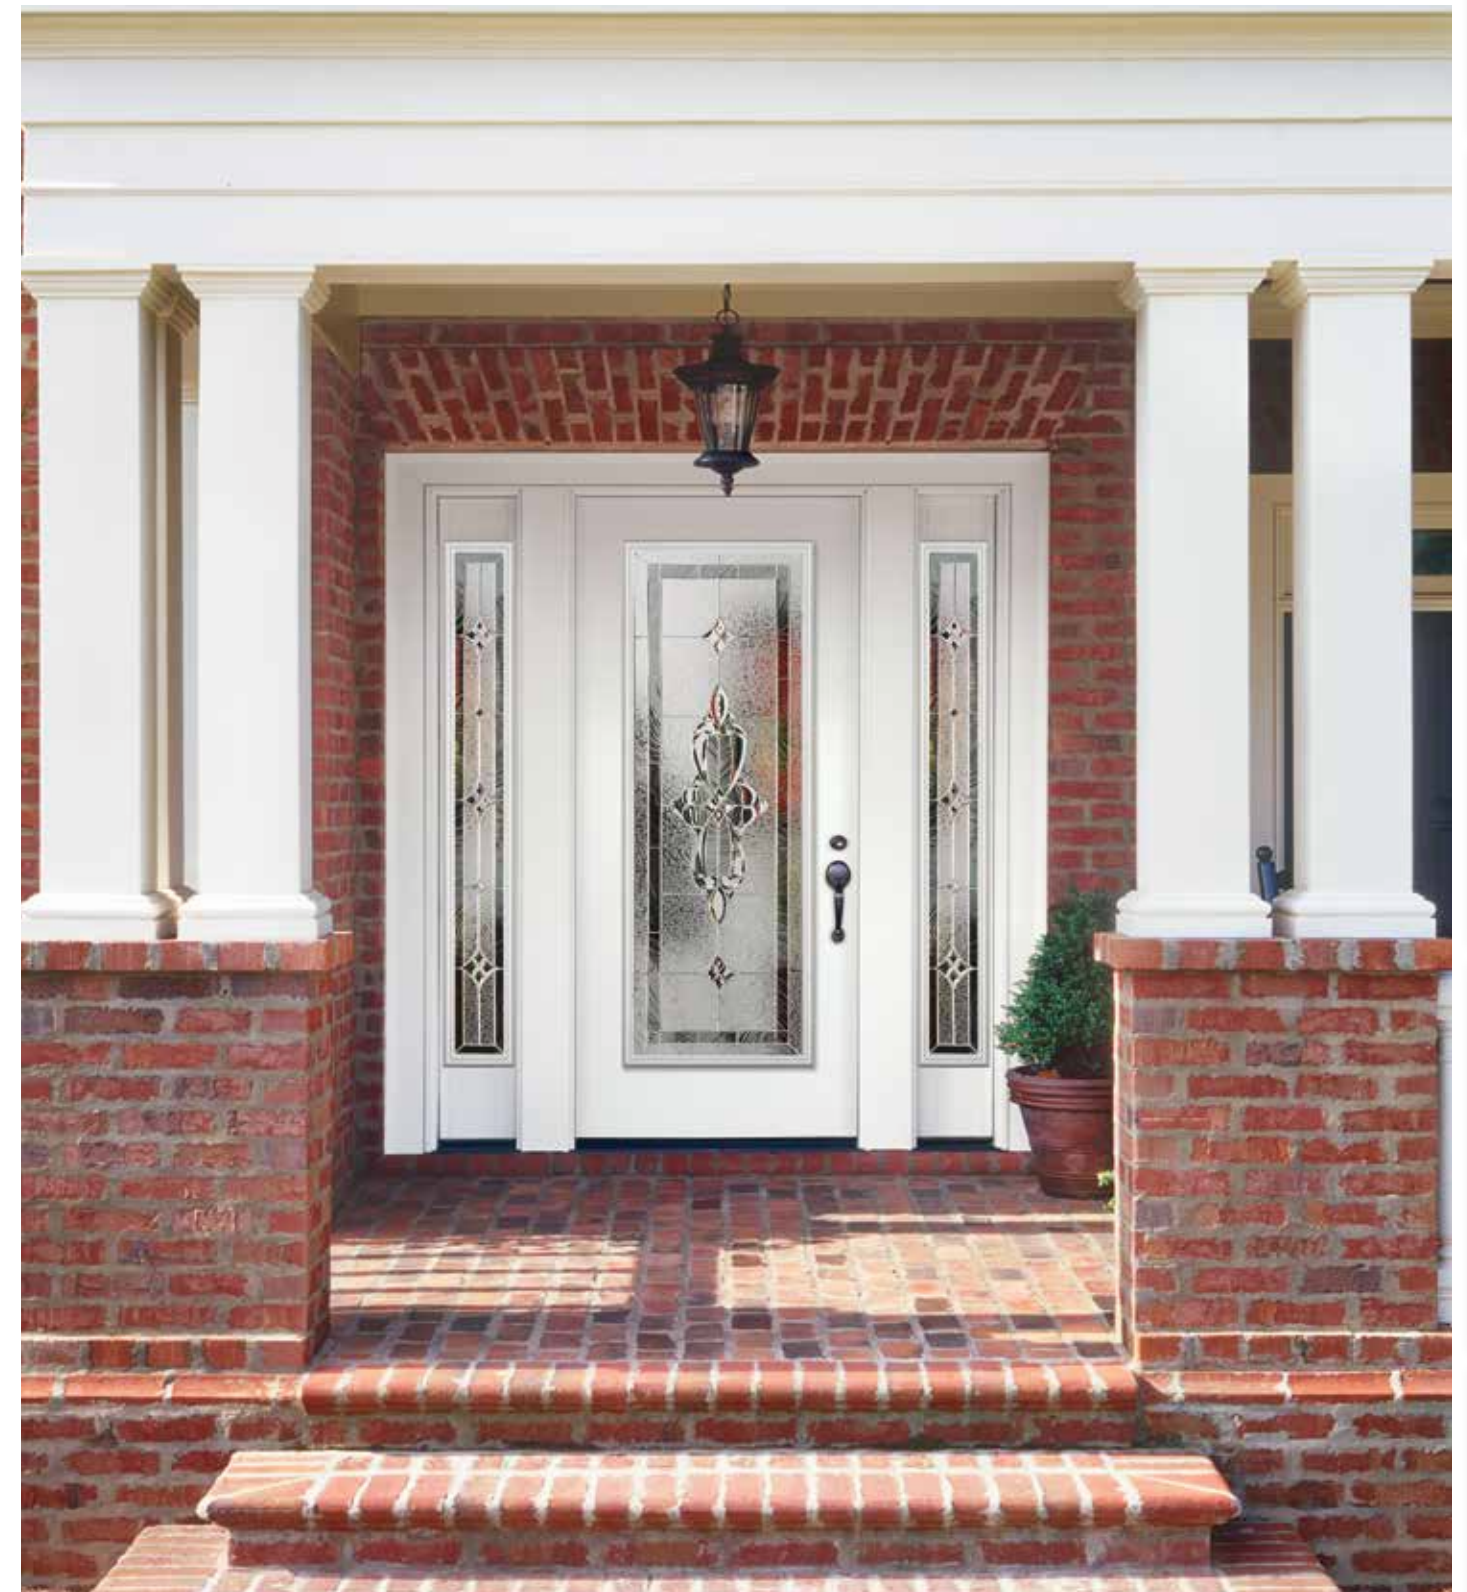

Embassy

Zinc ●

A classic design offering contrast and increased privacy.

1. Gray baroque
2. Glue chip
3. Clear bevels