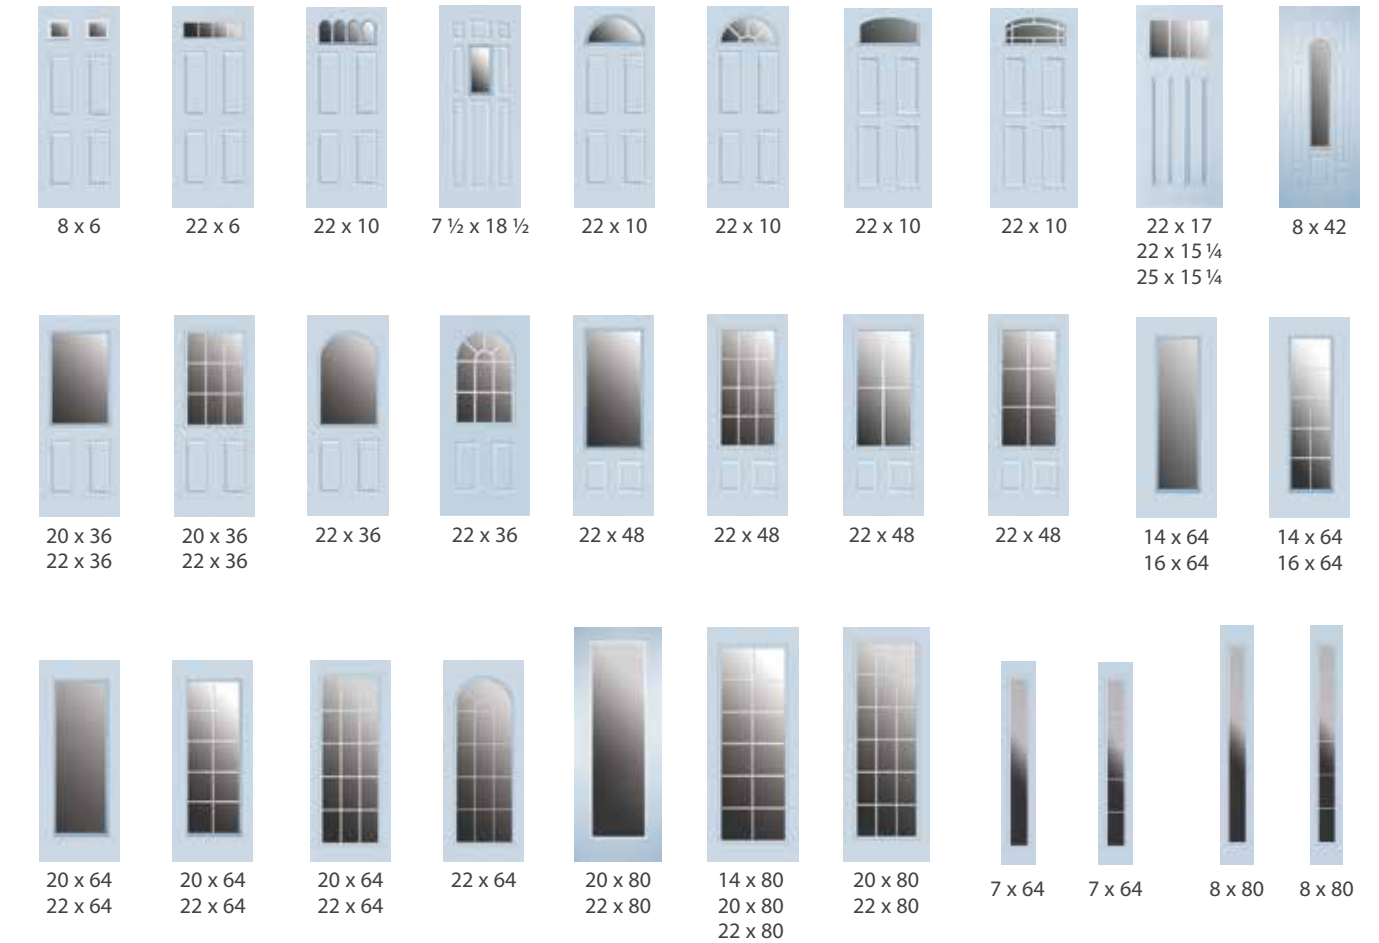

1Lites & External Grills e

Clear, Hard Coat Low-E, Soft Coat Low-E