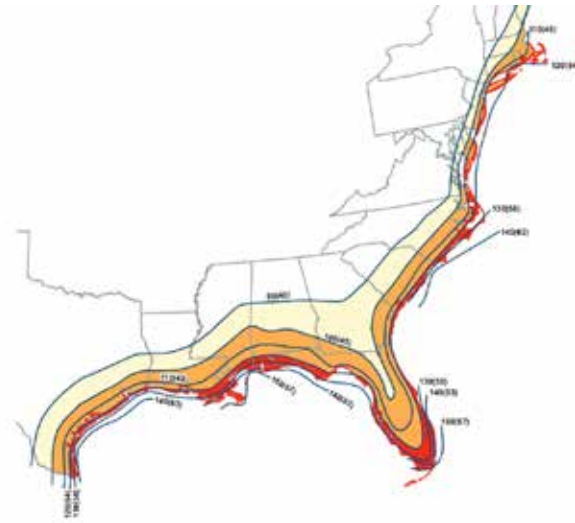

Wind Borne Debris Region (WBDR)

- Satisfies Design Pressure and wind and missile impact code requirements for HVHZ areas
- Laminated Glass Tests (ASTM C11172)

Hurricane Impact Decorative

22 x 36
22 x 48

22 x 48

22 x 64
22 x 80

22 x 64
22 x 80

22 x 64
22 x 80

20 x 64 • 22 x 64
22 x 80

22 x 64
22 x 80

22 x 64
22 x 80

22 x 64
22 x 80

22 x 64
22 x 80

20 x 64 • 22 x 64
22 x 80

22 x 64
22 x 80