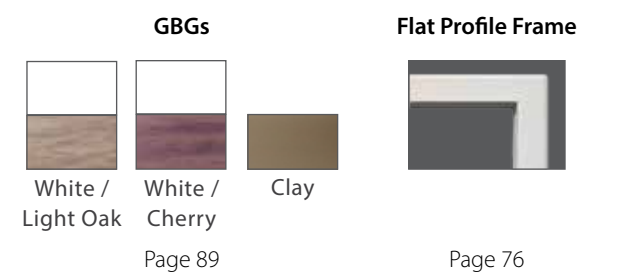

Slate Colored Frames: 11 sizes