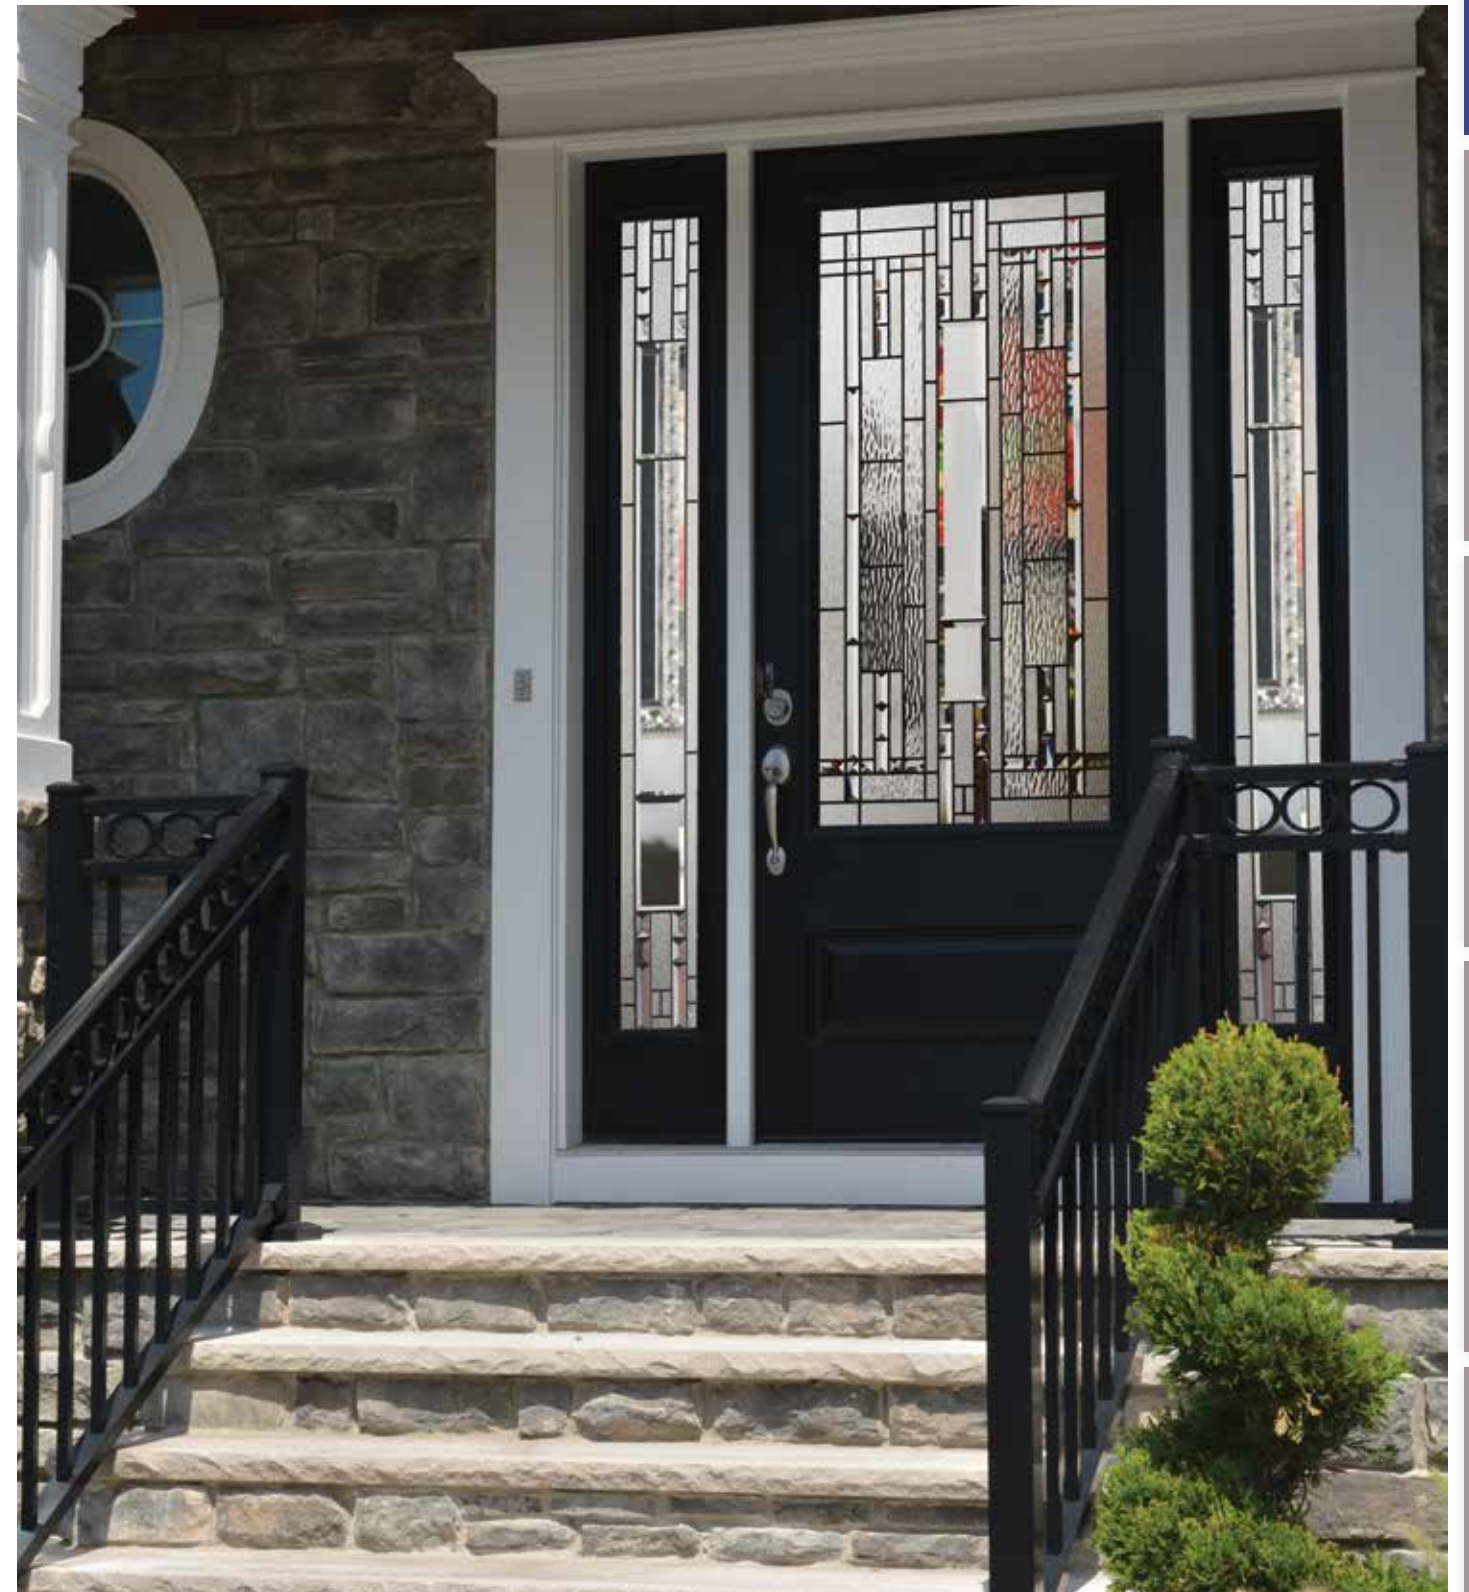

Rectangular Transom