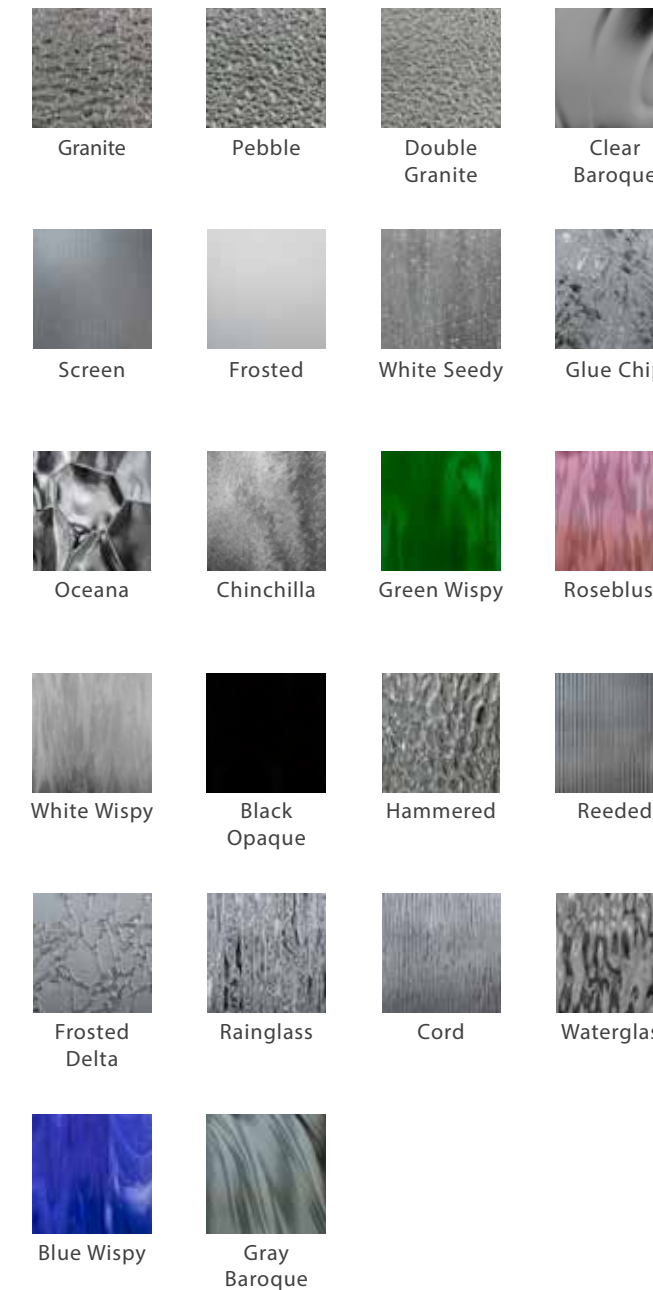

Customize Any Decorative Glass or Create Your Own Design:

You can customize any of our series or bring one of your designs to life. The only limit is your imagination!

- Choose black, zinc or brass caming
- Substitute with any of our diverse glass textures or colors
- Submit a photo or drawing of the design
- Include Protector or Impact laminated glass to increase safety and reduce sound transmission
- Provides homeowners, architects and builders the ability to get exactly what you are looking for