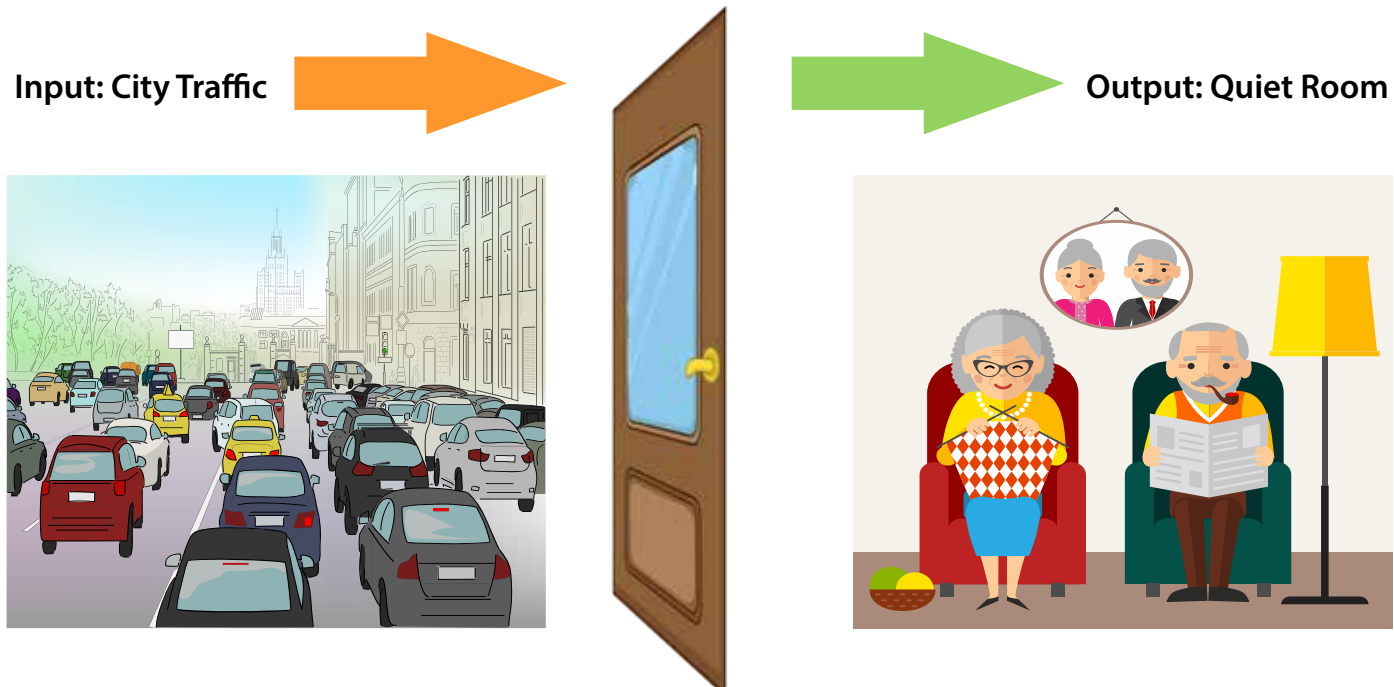

Want to Increase STC Ratings? Add Protector Laminated Doorglass

Sound Transmission Class (STC):

Sound Transmission Class (STC) ratings roughly equal the decibel (dB) reduction in the noise volume a door can provide. The higher the STC rating, the higher the noise reduction. Protector Laminated Doorglass has an STC range of 28-35 and is a simple and effective way to increase the STC ratings of exterior doors, ideal for multifamily housing, urban areas and housing near airports or highways.

Sound Pressure Level (dB)	Source	Sensation
140	Gun Blast	Painful
100	Airport	Extremely Loud
90	Train Horn	Very Loud
80	City Traffic	Moderate
70	Freeway Traffic	Moderate
40	Quiet Room	Faint