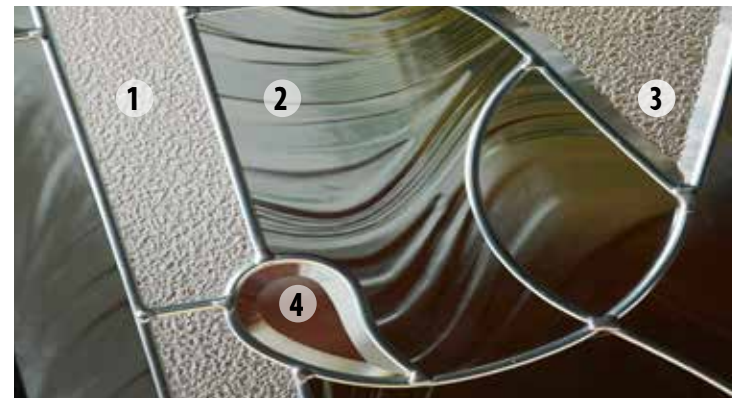

8 x 48

8 x 36

14 x 37

1. Pebble
2. Gray baroque
3. Pebble bevel
4. Clear bevels