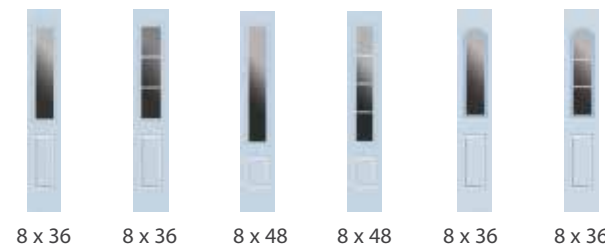

Pet Door

RSL's Pet Door is the ultimate in convenience for both pet owner and pet! Easy installation allows your pet to enjoy the outdoors on her schedule and return inside without having to bark or scratch at the door to gain your attention.

- Fits most 2'8", 2'10" and 3' steel or fiberglass doors with 6-panel, 4 panel and 2-panel designs
- 23 x 26 1/4" cut out with instructions included
- 10 1/8 x 16 1/2" opening for pet
- Additional panel included to close flaps and stop entry or exit
- White, paint-ready, raised moulding design
- Panel to door sealant already applied for a tight seal
- Strong, safe and convenient
- For dogs up to 100 lbs
- Must specify small or large dog

1Lites & External Grills e

Clear, Hard Coat Low-E, Soft Coat Low-E

Ventlite e

- Clear or Low-E IG
- Removable screen
- Airtight and watertight
- 7 open positions
- Woodgrain finish
- Sturdy frame construction
- Eliminate screen doors

Contemporary Designs

Series

Sizes

Blinds

Security

Commodity