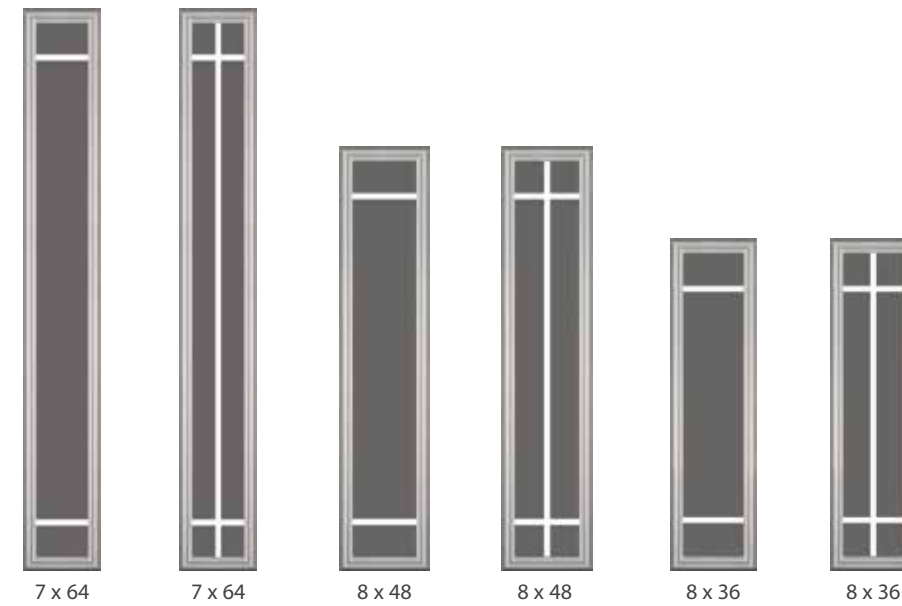

Prairie Sidelights