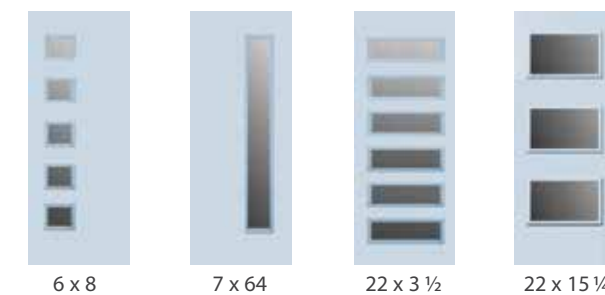

Contemporary Designs

Series

Sizes

Blinds

Security

Commodity