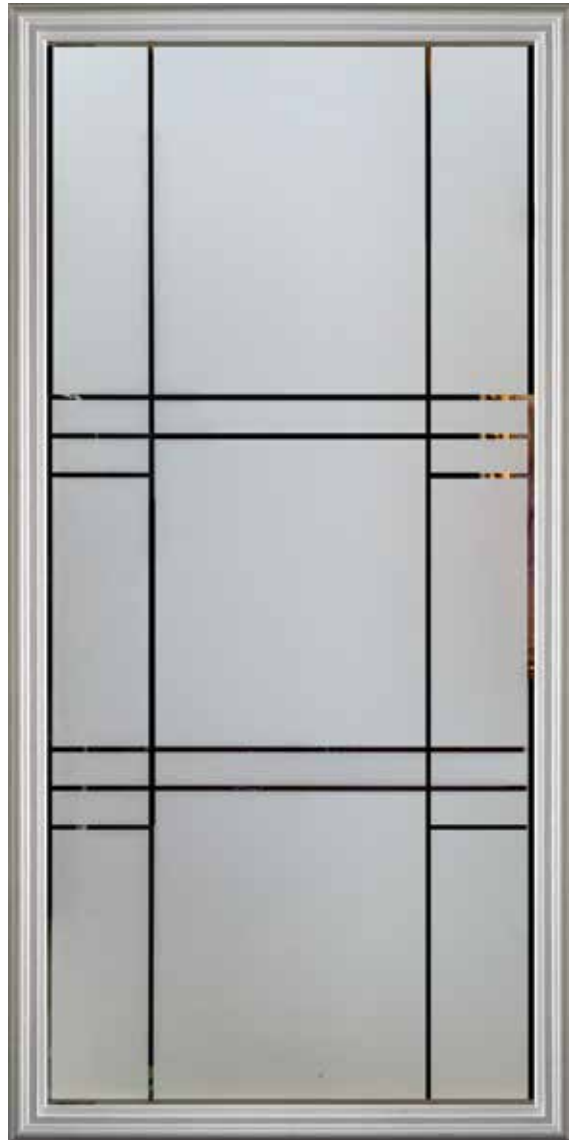

Placid

Textured

Our Placid series features etched glass with intersecting clear lines. This modern design is elegant and reserved.