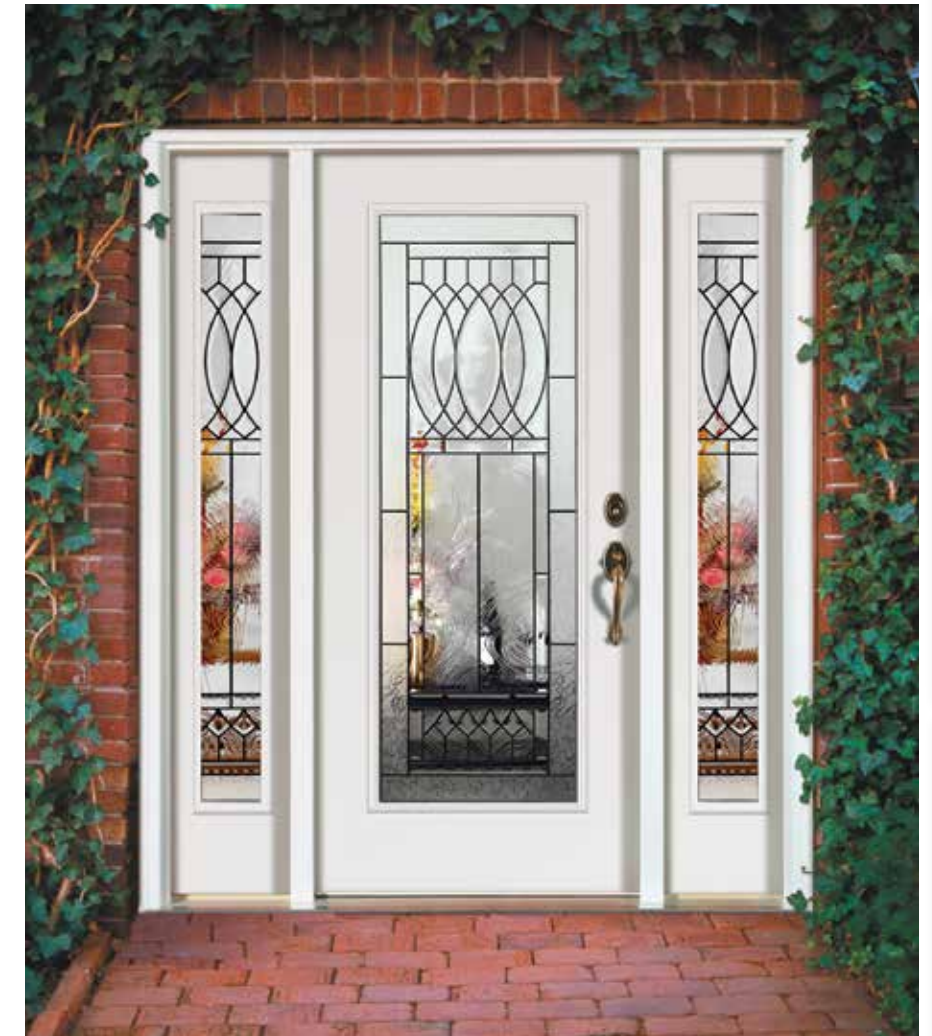

INFINITY | 3100IN | 3026IN Sidelights