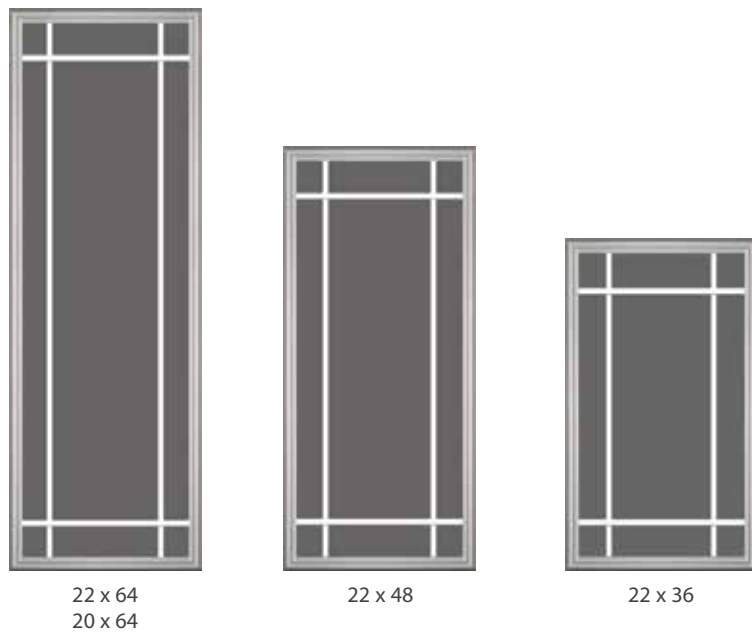

Grills Between Glass

Configurations

Sidelights

Prairie

Prairie Sidelights

Valance