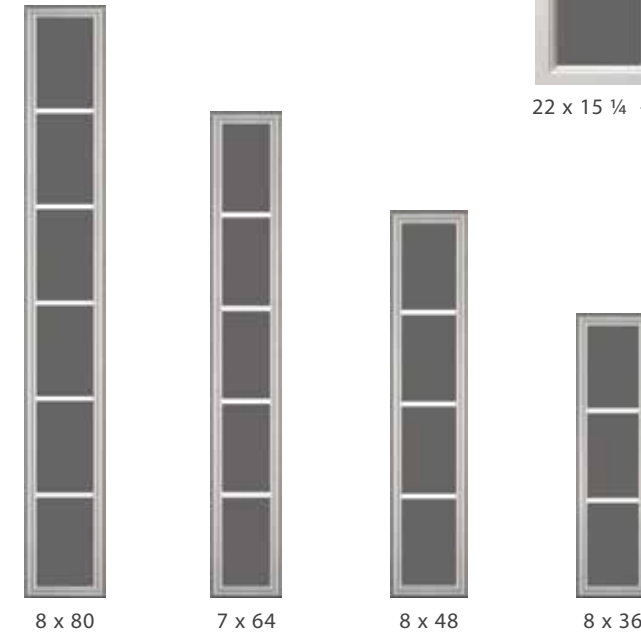

Sidelights