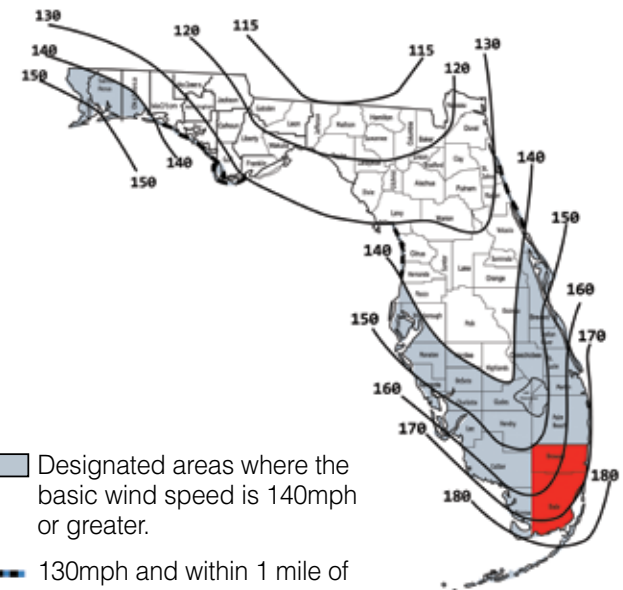

- SEWARD ZONE –130 mph
3-second gust design wind speed
- INLAND (I) ZONE –120 mph
3-second gust design wind speed
- INLAND (II) ZONE – 110 mph
3-second gust design wind speed

Florida Wind-Borne Debris Region for Risk Category II Buildings