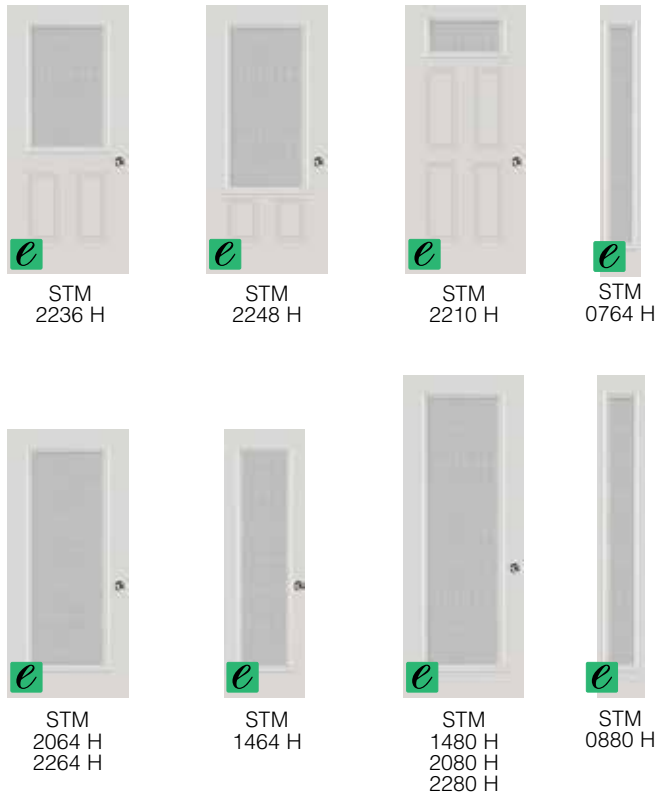

MG 1464 H

MG 2264 H

MG 2280 H

MG 0880 H

MG 0764 H

Low-E available

Streamed

Privacy Rating