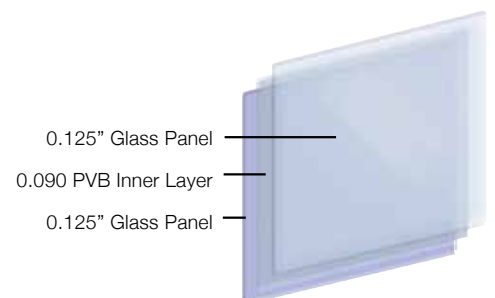

Table of Contents

Overview	2-5
Decorative Doorglass	
Elan	6
Fontana	7
Georgetown	8
Laurel	9
London	10
Pembroke	11
Princess	12
Stratford	13
Windsor	14
Wyngate	15
Opticks Doorglass	16-17
Clear Glass	18
Blinds Between Glass	19
Grilles Between Glass	20
Prairie Grilles Between Glass	21
Gray Glass	22
Specifications	23