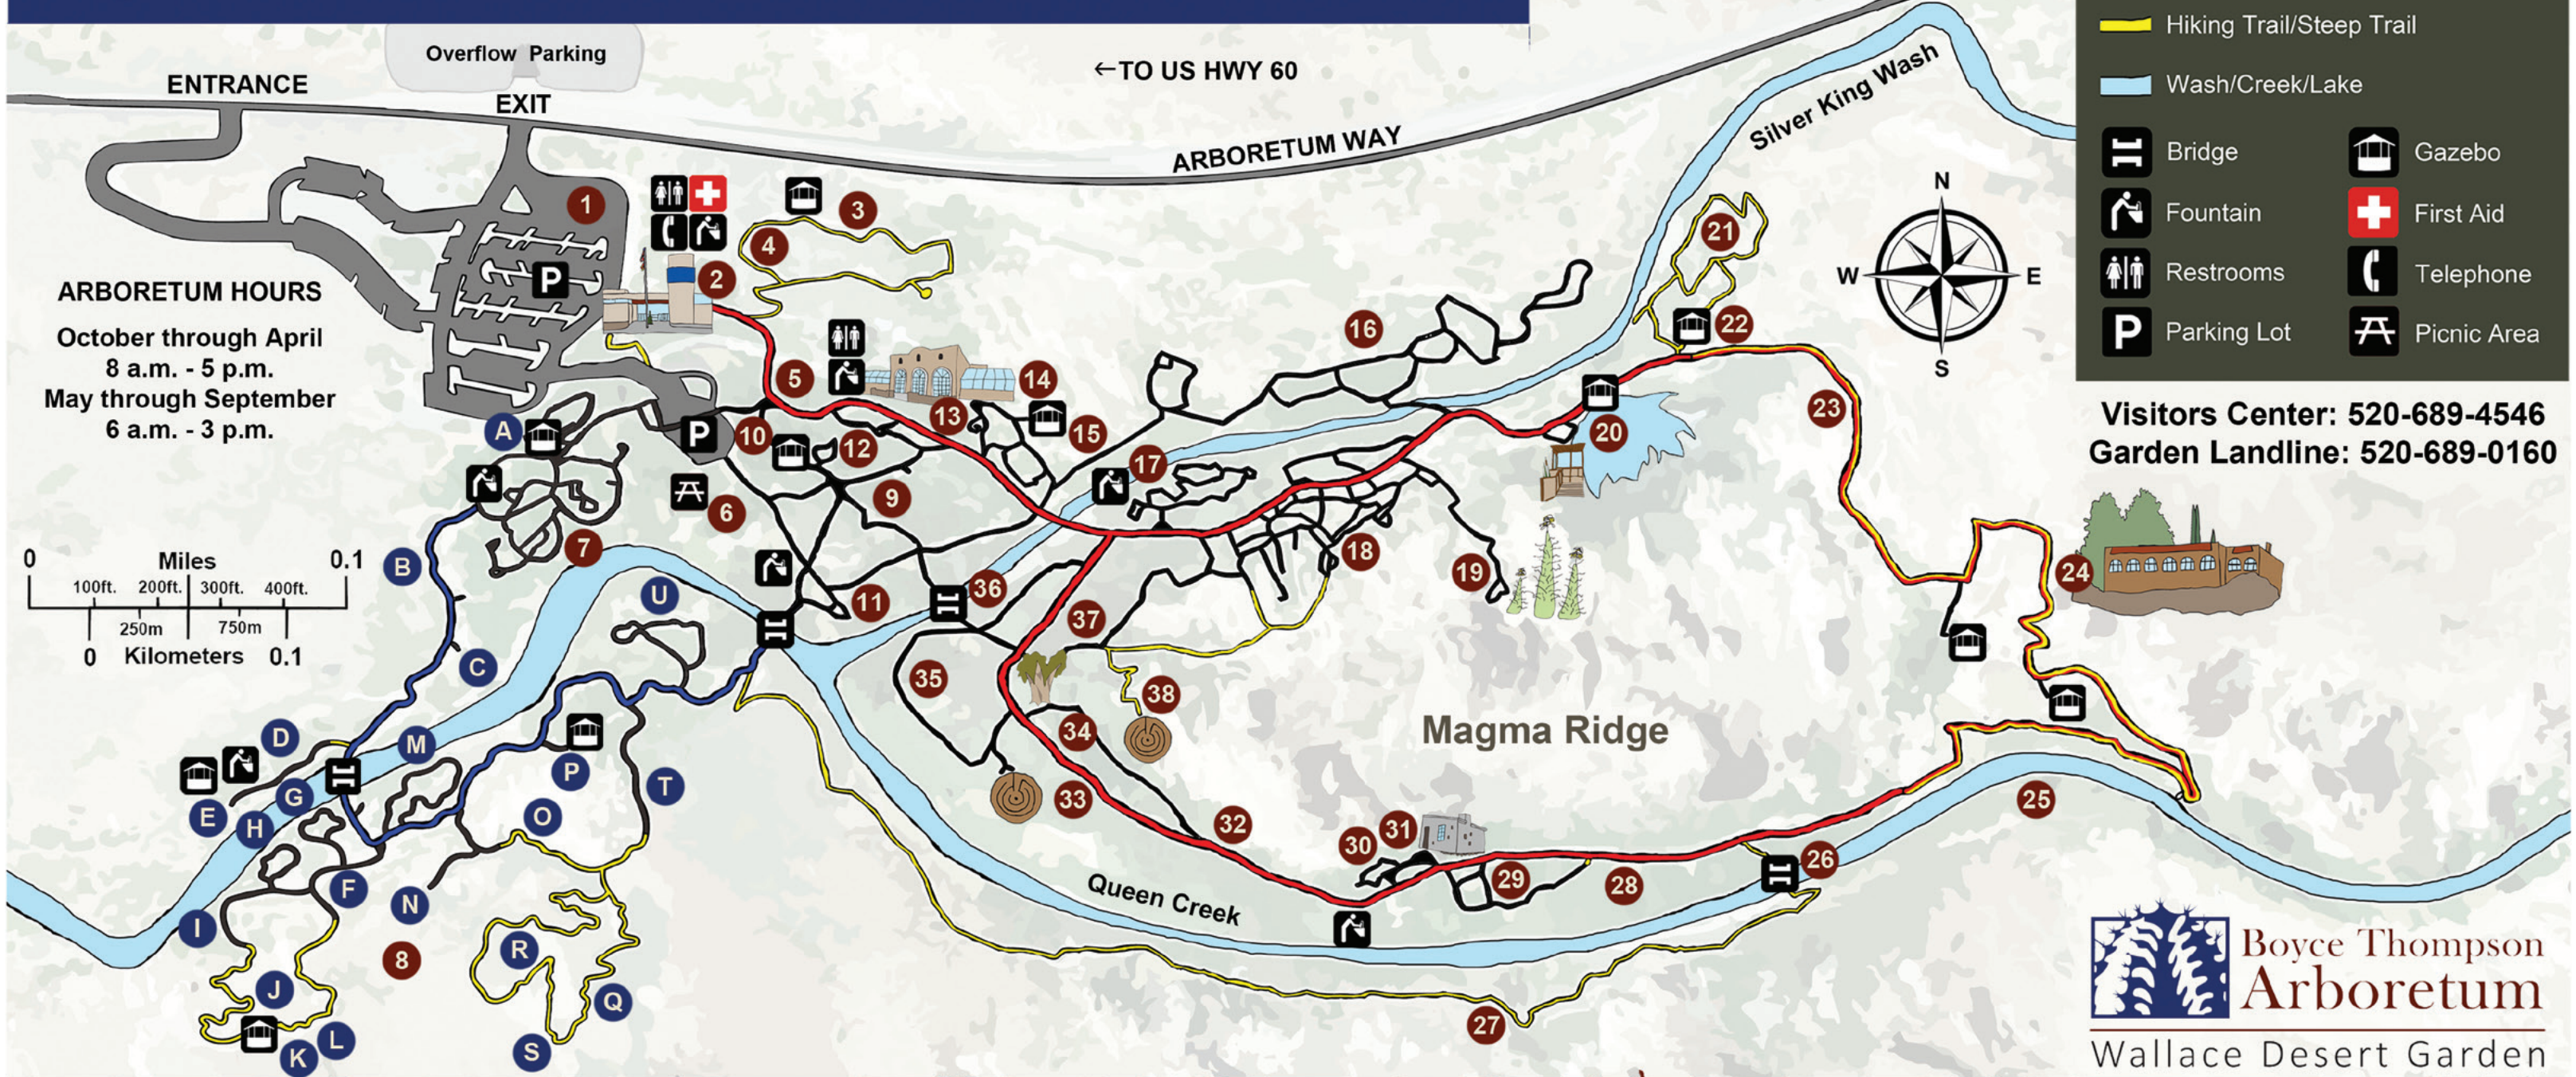

**WALLACE
DESERT
GARDEN**

- | | | |
|--------------------------------|-----------------------------------|--------------------------------|
| A. Wallace Rose Garden | H. Chihuahuan Desert Loop West | O. Agave Hill |
| B. Gateway Garden | I. Mojave Desert Trail | P. The Grotto |
| C. Barrier-Free Lookout | J. Sonoran Desert Loop | Q. African Deserts Loop |
| D. Wallace Forest | K. Observation Lookout | R. Conversation Point |
| E. Trails End | L. A Regal View | S. Weaver's Needle Lookout |
| F. Yucca Forest | M. Plant Gallery and Ephedra Loop | T. Baja Desert Trail |
| G. Chihuahuan Desert Loop East | N. Javelina Point | U. South American Deserts Loop |

Boyce Thompson Arboretum
 37615 E Arboretum Way
 Superior, AZ 85173
 520-689-2723

LEGEND

- Arboretum Main Trail
- Wallace Main Trail
- Walking Trail
- Hiking Trail/Steep Trail
- Wash/Creek/Lake
- Bridge
- Fountain
- Restrooms
- Parking Lot
- Gazebo
- First Aid
- Telephone
- Picnic Area

ARBORETUM HOURS
 October through April
 8 a.m. - 5 p.m.
 May through September
 6 a.m. - 3 p.m.

Visitors Center: 520-689-4546
Garden Landline: 520-689-0160

**BOYCE
THOMPSON
ARBORETUM**

**Boyce Thompson
Arboretum**
 Wallace Desert Garden