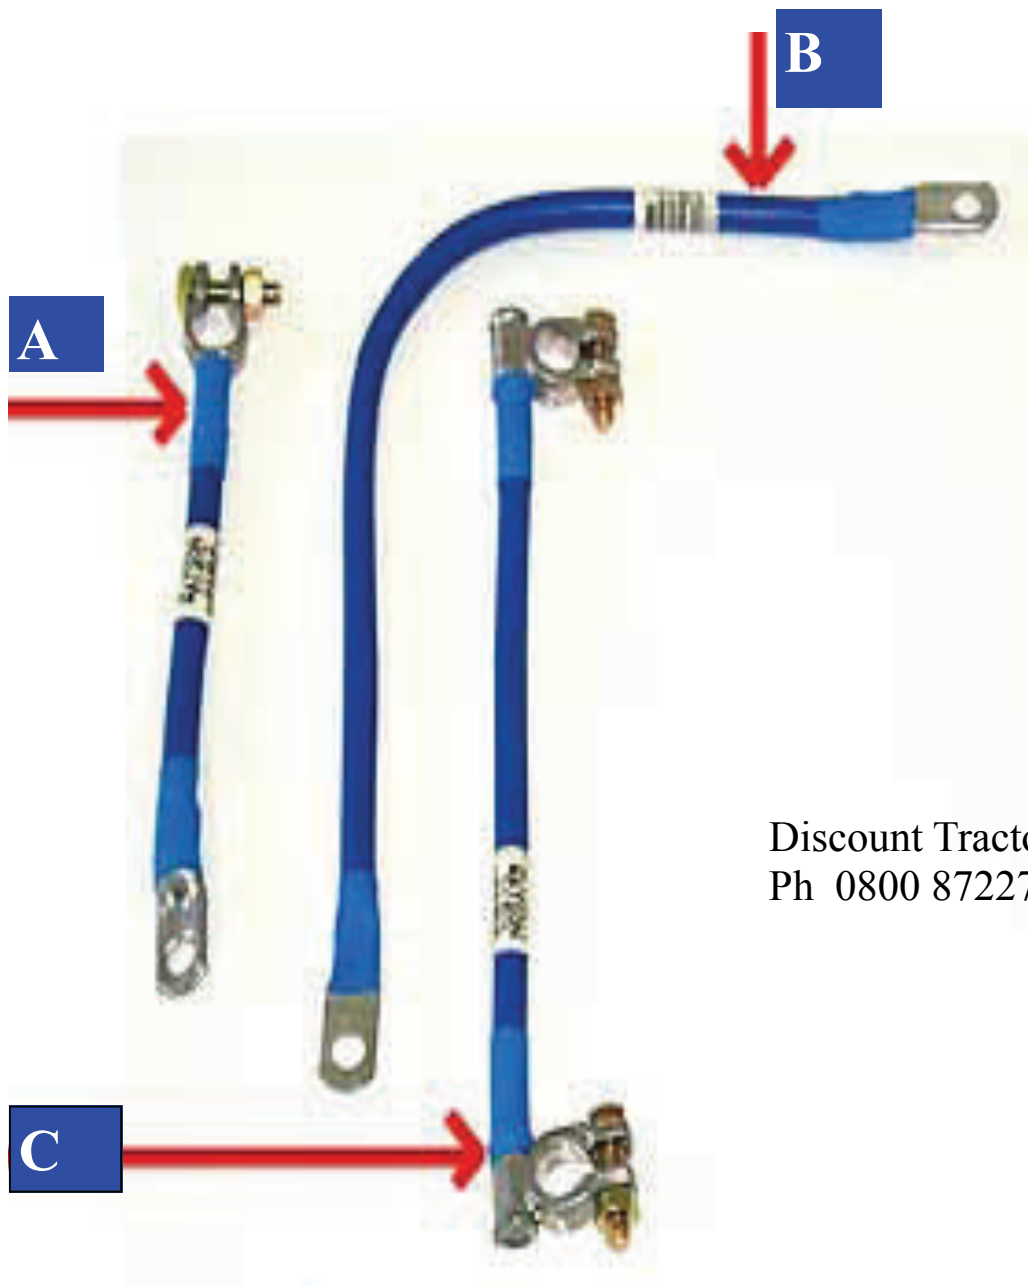

BATTERY CABLES

| A | | B | | C | |
|--------|------|-------|------|-------|------|
| 200mm | \$22 | 460mm | \$27 | 250mm | \$33 |
| 300mm | \$24 | 610mm | \$30 | 460mm | \$42 |
| 460mm | \$30 | 910mm | \$39 | | |
| 690mm | \$39 | | | | |
| 910mm | \$42 | | | | |
| 1220mm | \$51 | | | | |

Battery terminal terminal clamps
suit Pos & Neg terminals

Discount Tractor Parts
Ph 0800 872272