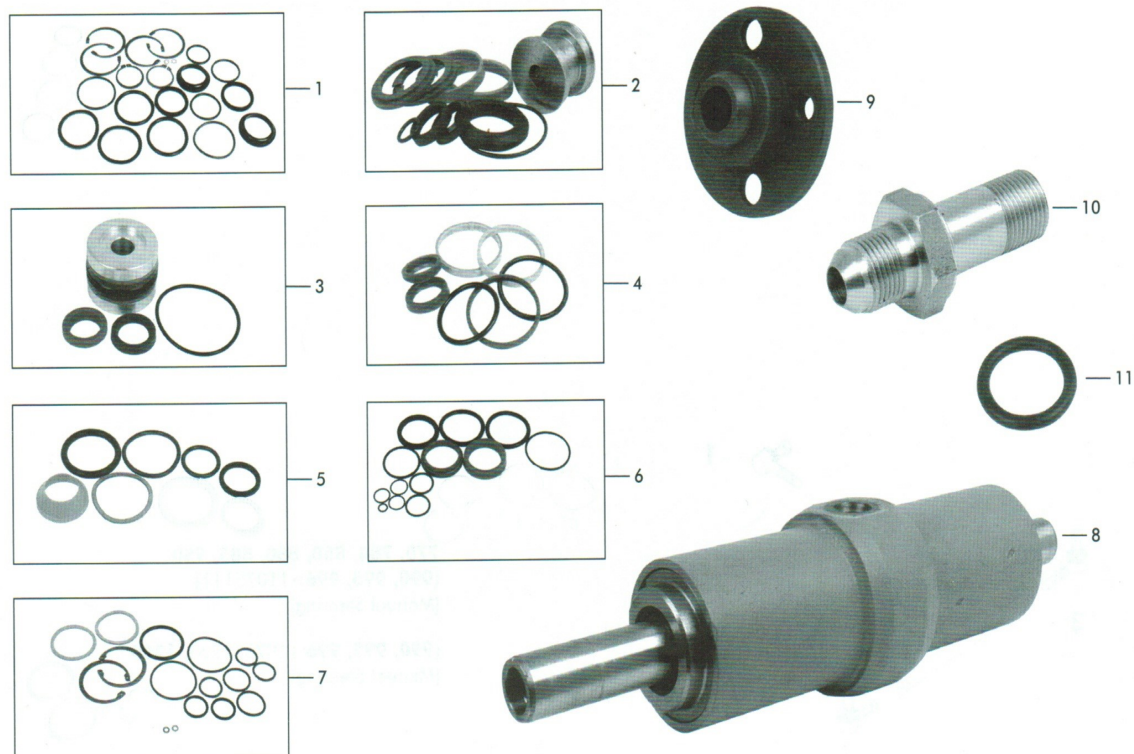

Power Steering Kits and rams

Application	OEM Ref	Description	Price	Ref
990Q,996Q,1290,1390,1490	K965840	Seal Kit-Steering Cylinder David Brown 4WD Axle	$125.00	1
1290,1294,1390,(1394>11503000),1490, (1494>11518000), (1594>11221500),1694,2090,2290,2294,3294	A48169 Car 43439	Seal Kit-Steering Cylinder Carraro Axle-Laverda Cylinder	$90.50	2
1294,(1394>11503000),(1494>11518000), (1594>11221500),1694	K262248 Car 43416	Seal Kit-Steering Cylinder Carraro Axle-Gluliana Cylinder	$165.10	3
(1394 11503001>), (1494 11518001>), (1594 11221501>)	K262193	Seal Kit- Steering Cylinder Carraro Axle 4 WD	$65.00	4
(885,990,995,996,1200,1210,1212 with Hydrostatic Steering	K962555	Seal Kit Side Mounted Steering Cylinder	$71.90	5
1190,1194,1290,1294,1390,1394,1490	K261926	Seal Kit Side Mounted Steering Cylinder	$65.00	6
1210,1212,1410,1412,1490,1494,1594,1690	K964943	Seal Kit Transverse Steering Cylinder	$175.70	7
1210,1212,1410,1412,1490,1494,1594,1690	K207771 K948609	Transverse Steering Cylinder	$1059.70	8
1210,1212,1410,1412,1490,1494,1594,1690	K48604	Ball Peg	$69.20	9
1210,1212,1410,1412,1490,1494,1594,1690	K626095	Adaptor-Steering Rod	$38.85	10
1210,1212,1410,1412,1490,1494,1594,1690	238-6116	O Ring- 3/4"x3/32"	$0.55	11

www.discounttractorparts.co.nz

OEM Numbers are used for reference only

Prices subject to GST and change