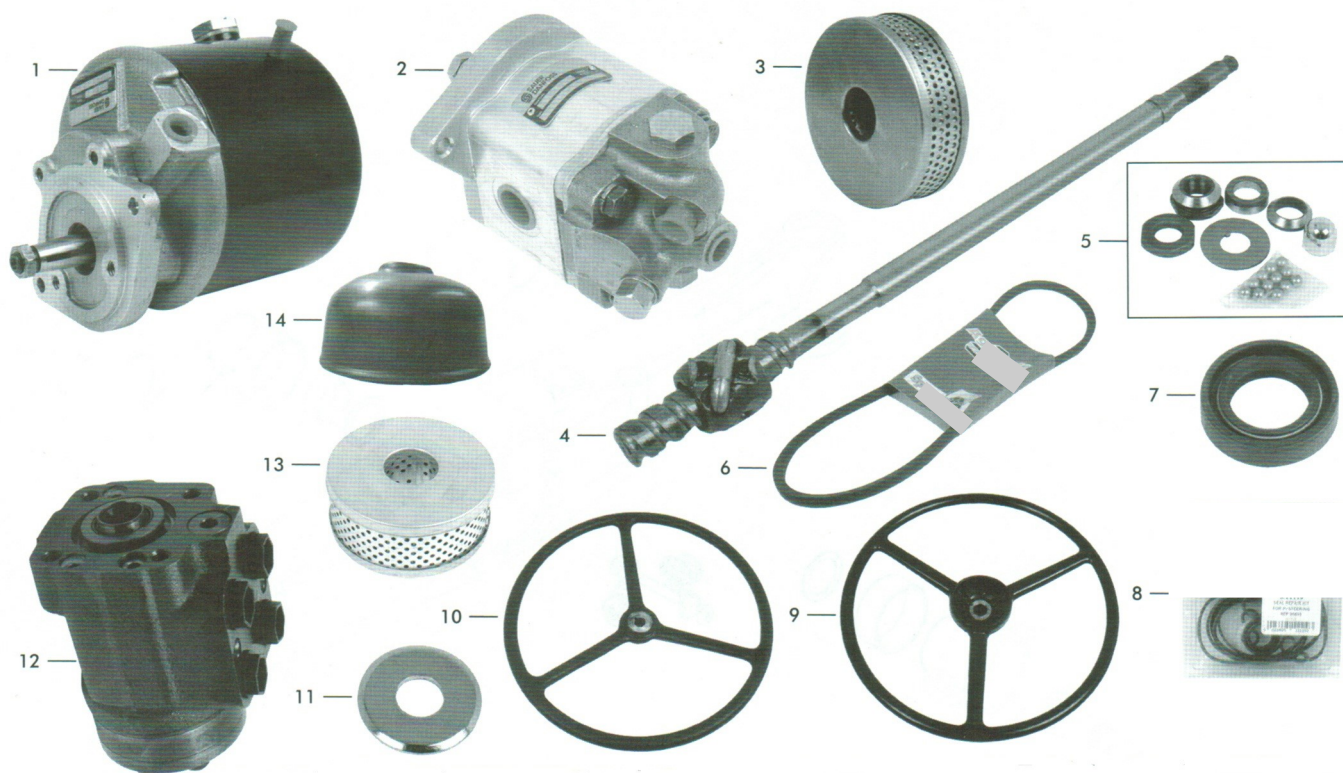

Hydraulic steering and steering boxes

Application	OEM Ref.	Description	Price	Ref No.
990,995,996,1200,1210,1212,1290,1390,1410,1412,1490	K957318	Pump-Power Steering	$985.10	1
Selectomatic 990,1200	K948432	Pump-Power Steering	POA	2
(990 862038>), (995 930275>), (996 984572>), 1190,1194,(1210 725856>), (1212 1002823>), 1290,1294, 1390,1394,1410,1412,1490,1494,1594,1690,1694	K964954	Filter-Power Steering Pump	$16.45	3
(Selectomatic 880 53001>), (Implematic 880 Live Drive), 880,990,995,996	K912411	Steering Shaft 24.5in-622mm	$239.60	4
(Selectomatic 880 53001>), (Implematic 880 Live Drive), 880,990,995,996		Steering Column Repair Kit	$30.07	5
770,780,880,885	K913631	Belt Power Steering	POA	6
990,995,996,1200,1210,1212,1290,1294,1390,1394,1410, 1415,1490,1494,1594,1690,1690 Turbo, 1694		Seal Pump Shaft (Repairs K957318 & K948432 Power Steering Pumps)	$4.25	7
990,995,996,1200,1210,1212,1290,1294,1390,1394,1410, 1412, 1490,1494,1594,1690,1690 Turbo, 1694	K964935	Seal Kit-Power Steering Pump	$26.60	8
Cropmaster 25D, 30D		Steering Wheel	$56.90	9
770,780,850,880,885,890,950,990,995,996,1200,1210, 1212	K83746	Steering Wheel	$46.63	10
770,780,850,880,885,890,950,990,995,996,1200,1210, 1212	K626671	Washer	$4.75	11
885,1194,(1210,1212 1150001>), 1294,1394,1494,1594,1694	K207419	Orbital Steering Motor	$1059.70	12
770A,770B,780,880,885, Implematic 990	A42242	Filter-Power Steering	$53.20	13
770,780,880,885,990,995,996,1190,1194,1200,1210,1212, 1294,1390,1410,1412	K923681	Cover Steering Column	$19.15	14

OEM Numbers used for reference only
Prices subject to gst and change
www.discounttractorparts.co.nz