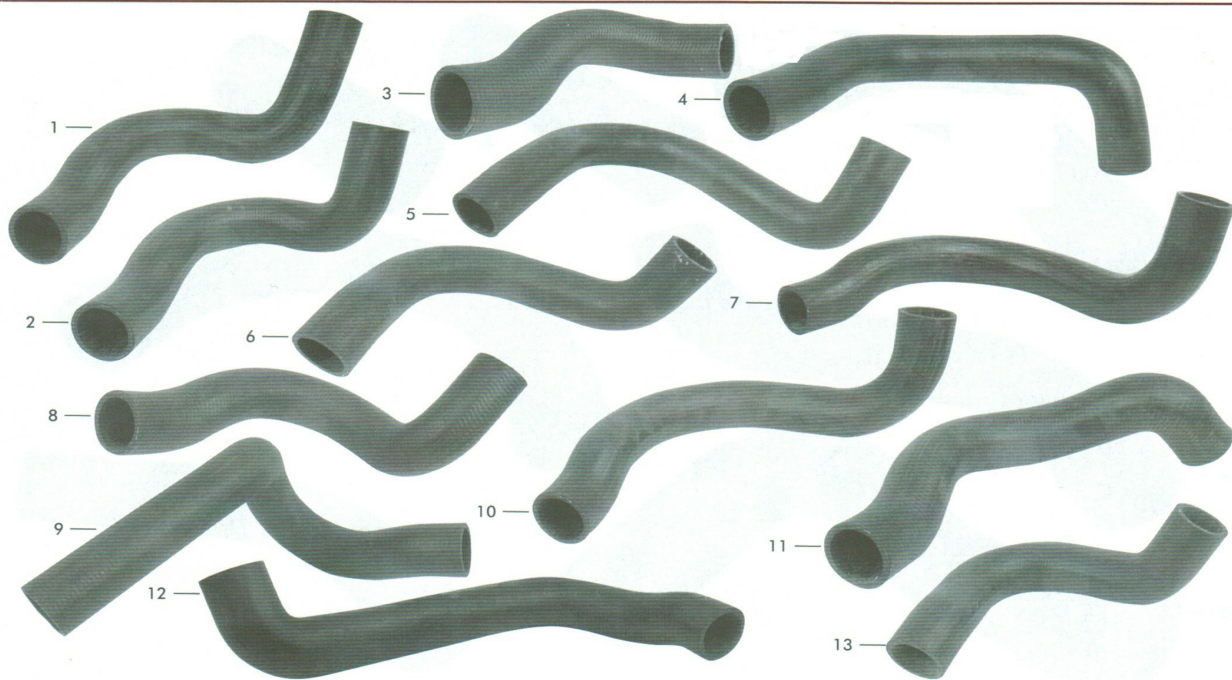

DB Lower Radiator Hoses

Ref	Price Plus GST	OEM Ref	Tractor Model
1	$18.65	K926603	Selectamatic 990, (990>866384), (995 >943287), (996 > 98778),1200, (1210 729733>), (1212 1004296>
2	$18.65	K201976	1290,1294,1390,1394
3	$15.00	K203991	(1190, 1194 with Cab)
4	$24.00	K915206	(770 Radiator with 80mmBlock), (780 603212>), (880 550032>with front drive), 885
5	$23.95	K912039	Selectamatic 880 53001>550031), Implematic 880
6	$23.95	K945287	1410,, 1412
7	$20.75	K906875	Implematic 990
8	$20.75	K203350	1490, 1494
9	$17.55	K203619	1594, 1690, 1690 Turbo, 1694
10	$20.75	K904880	Implematic 850, 880, 950
11	$19.50	K200874	(1190, 1194 Less Cab)
12	$20.75	K912034	770, (780 > 7603211) Radiator with 50mm core
13	$18.55	K948453	(990 886385>), (995 943288>), (996 98779>), (1210>729732), (1212>1004295)

OE part numbers are listed as a reference only Prices are subject to change and gst

www.discounttractorparts.co.nz