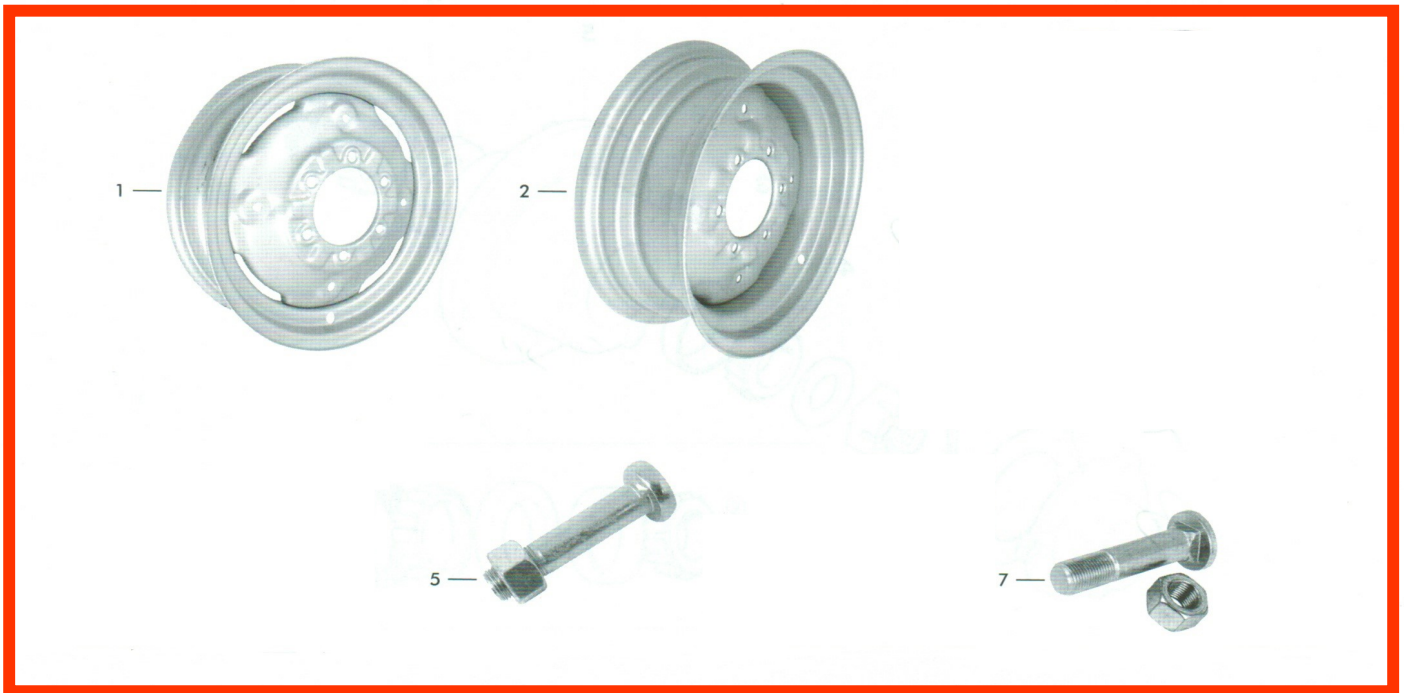

Wheel rims and disc bolts

Part No	Price	Description	OEM Number	Application
1	$88.00	Front Wheel Rim Rim Size 450x16 Tyre Size 600x16	K947937	770,780,850,880,885,890,950,990,995,996,1190,1940,1200,1210,1212
2	$105.00	Front Wheel Rim Rim Size 550x16 Tyre Size 750x16	G57046	880,885,990,995,996,1190,1194,1200,1210,1212,1290,1294,1390,1394,1410,1412,1490,1494,1594,1690,1694
5	$5.54	Bolt Assembly, Rim to Disc		770, 780, 880, 950, 990, 1200
7	$7.90	Bolt Assembly. Rim to Disc		770, 780, 880, 990, 995,996,1190, 1194, 1200, 1210, 1212, 1290, 1294, 1390,1394, 1490,1494,1594,1690, 1694

OEM Numbers are used for reference only
All Prices plus GST & subject to change
www.discounttractorparts.co.nz