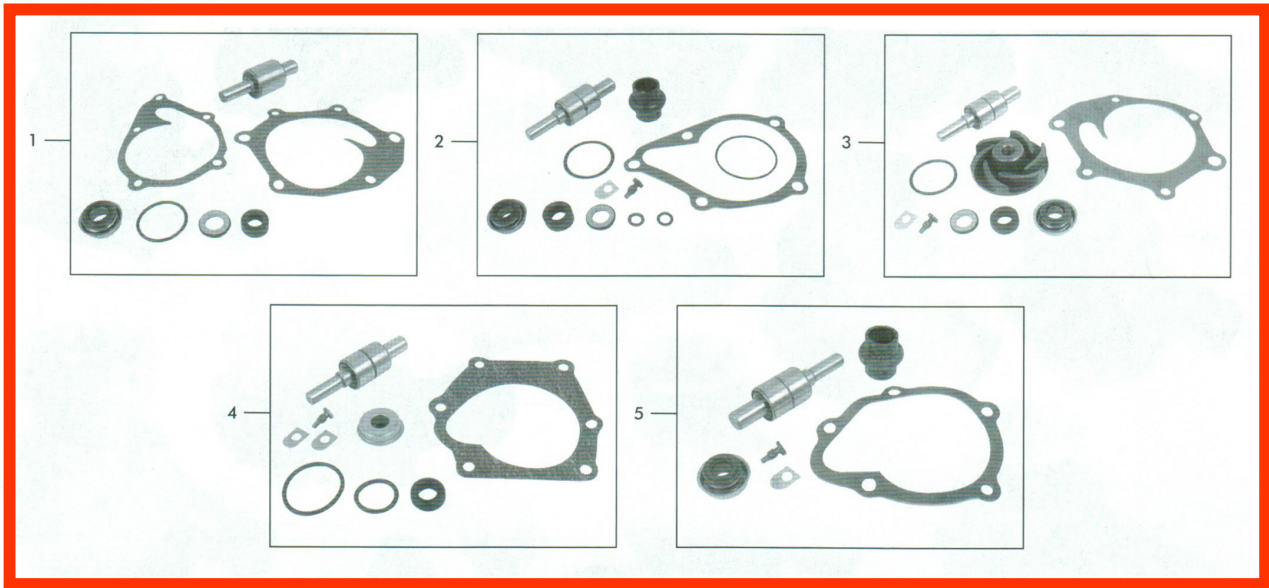

Water Pump Repair kits

Ref Number	Price Plus GST	OEM Ref	Tractor Model
1	$65.00	K965888	1190, 1194, 1290, 1294, 1390, 1394, 1490, 1494, 1594, 1690, 1690 Turbo, 1694
2	$101.20	K961770	770, 780, 880, 885
3	$132.50	K965848	(990, 866385>), (995 943288>), (996 987779>), (1210 729734), (1212 1004297>), 1410 1412
4	N/A	K9644889	(990>866384), (995>943287), (996>987778), 1200, (1210>729733), (1212>1004296)
5	$115.00	K961004	Implematic 990 Engine AD4/47

OEM numbers are used as reference only . Prices subject to gst & change
www.discounttractorparts.co.nz