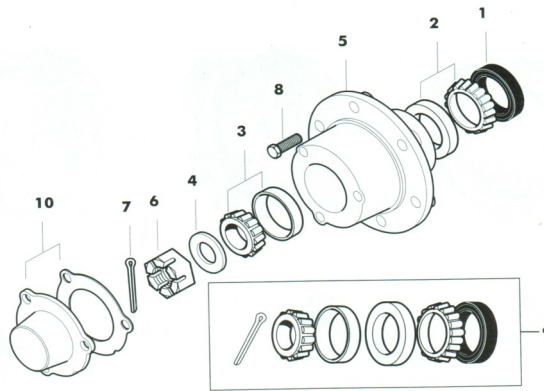

# Hub and bearing group

Tractor Model	1 Seal	2 Bearing	3 Bearing	4 Washer	5 Hub	6 Nut	7 Split Pin	8 Stud/Bolt	9 Brg Kit	10 Hub Cap
770, 780	K623450 \$12.50	K620076 \$18.65	K24659 \$19.70	K626321 (3/4in) \$2.30	K910176 \$101.20					
850, 880, 885,890,950,990,995,996,1190, (1194>11480679),1290,(1294>11491145) 1390,(1394>11504411) Early Parallel Spin- dle Type Axle	K623450 \$12.50	618023R91 618024R1 \$19.60	618023R91 618024R1 \$19.60	K626321 (3/4in) \$2.30	K910176 \$101.20					
880, (990,995,996 Q Cab), 1200, 1210, 1212, 1410, 1412, 1490, 1494, 1594, 1690, 1694 Heavy Duty Axle	K623419 \$10.65	B17220 ST2118 \$30.35	K19085 \$38.35	K626321 (3/4in) \$2.30	K910176 \$101.20					
(1194 11480680>), (1294 11491146>), (1394 11504412>)	K623450 \$12.50	K620167 \$29.85	618023R91 618024R1 \$19.60	K626321 (3/4in) \$2.30	K910176 \$101.20					
770,780	K617157 3/4 unf \$3.15	132-341 \$0.20	K907400 11/8x1/2 unc \$8.00	\$46.25	K908913 \$23.95					
850, 880, 885, 890, 950, 990,995,996,1190 (1194>11480679), 1290, (1294>11491145) 1390, (1394>11504411) Early Parallel Spindle Type Axle	K617157 3/4in unf \$3.15	132-341 \$0.20	K907400 11/8x1/2 unc \$8.00	K962985 \$47.00	K908913 \$23.95					
880,(990,995,996 Q Cab), 1200, 1210, 1212 1410, 1412, 1490, 1494, 1594, 1690, 1694 Heavy Duty Axle	K617157 3/4in unf \$3.15	132-341 \$0.20	K600875 17/8x1/2 unc \$8.00	K962986 \$93.20	K908913 \$23.95					
(1194 11480680>), (1294 11491146>), (1394 11504412>)	K617157 3/4in unf \$3.15	132-341 \$0.20	K907400 11/8x1/2 unc \$8.00	K262214 \$63.35	K908913 \$23.95					