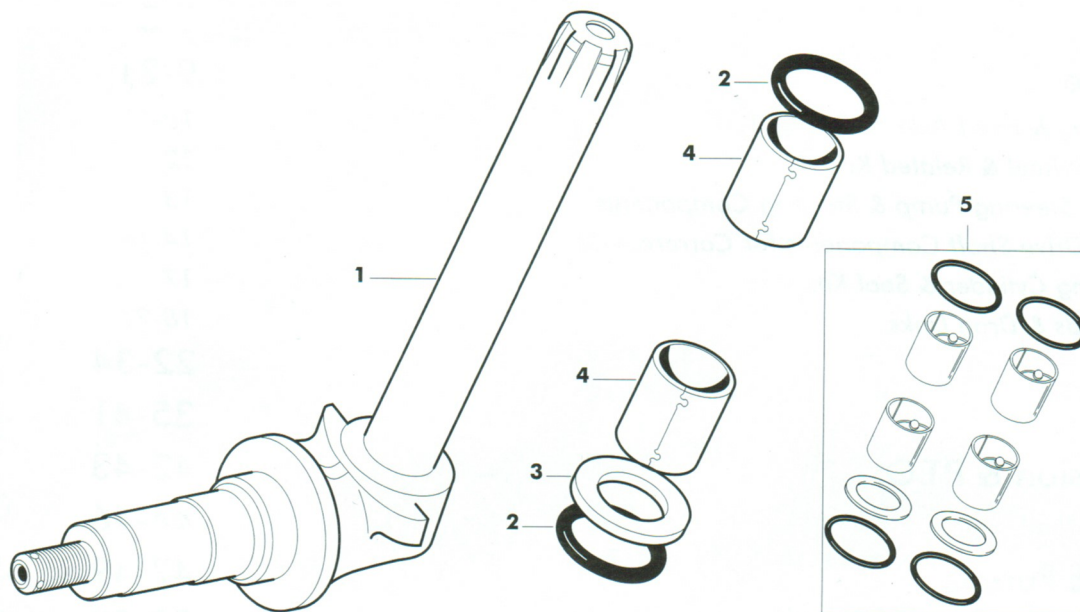

2WD Front Axle King Pins & Repair Kits

Number	OEM Ref	Price + GST	Description	Tractor Model
1	K262209	$335.30	Axle Spindle. Shaft Length 254mm	880, 885, 990, 996, 1290, (1294 1149146>), 1390, (1394 11504412 > Without Cab)
1	K262211	$240.00	Axle Spindle Shaft Length 460.3mm	880, 885, 990., 995, 996, 1290, (1294 11491146>),1390, (1394 11504412> Without Cab)
1	K262207	$415.00	Axle Spindle Shaft Length 184mm	1190, 1194, 1290, (1294 11491146>), 1390, (1394 11504412 >)
2	238-5226	$0.55	O ' Ring 2"x1/8"	850, 880, 885, 890, 950, 990, 995, 996, 1190, 1194,1290, 1294, 1390, 1394
3	K33682	$19.95	Thrust Washer	850, 880, 885, 890, 950, 990, 995, 996, 1190, 1194, 1290, 1294, 1390, 1394
4	K11598	$29.30	Spindle Bush	850, 880, 885, 890, 950, 990, 995, 996, 1190, 1194, 1290, 1294, 1390, 1394
5		$135.00	Axle Spindle Repair Kit	850, 880, 885, 890, 950, 990, 995, 996, 1190, 1194, 1290, 1294, 1390, 1394

OE numbers are indicative only
Prices subject to gst and change
www.discounttractorparts.co.nz