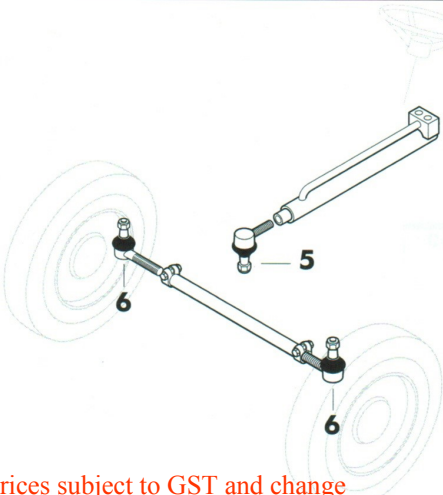

## Steering Linkage pg 2

David Brown Axle 4 WD

Part No 1

Part No 2

1190, 1194,  
1210,1212,1290,1294, 1390,  
1394,1410,1412,1490, 1690  
1494, 1594

K207721  
\$48.45

K207722  
\$53.25

K207722  
\$53.25

Carraro 4WD Axle	Part No 3	Part No 4
990,995,996,1290, 1390,1490	K965270 \$42.05	K965269 \$90.50
1394,1494,1594, 1690,1690 Turbo, 1694	K260254 \$53.25	K260250 \$52.75

Hydrostatic Steering-Side Mount Cylinder