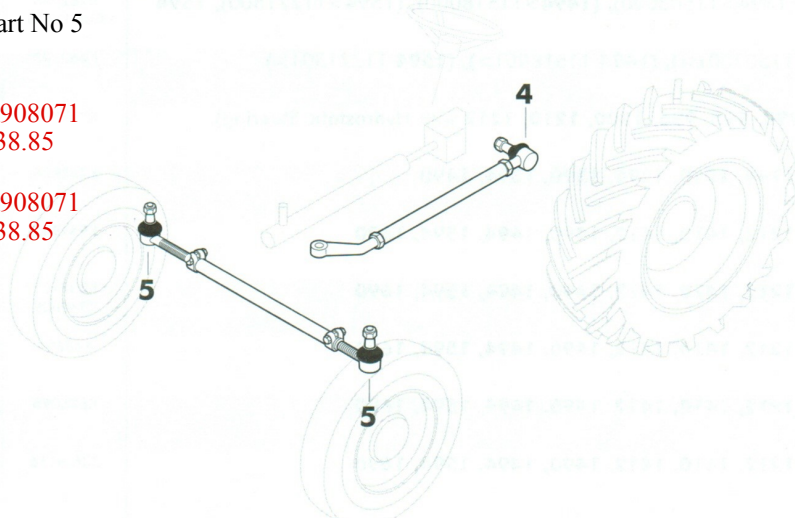

Steering Linkage pg 1

Manual Steering

	Part No.1	Part No. 2	Part No. 3
770,780,850,880,885,950, (990,995,996>11075111	K908071 $38.85	K908071 $38.85	K908071 $38.85
(990,995,996 11075112>) 1200	K207722 $53.25	K207722 $53.25	K908071 $38.85

Power Assisted Steering

Part No 4

Part No 5

770,780,880,885, ,950	K908071 $38.85
1200	K207722 $54.00

K908071 $38.85
K908071 $38.85

Hydrostatic Steering Side Mounted Cylinder

Part No 6

Part No 7

Part No 8

885,990,995,996,1210, 1212	K207721 $48.45

K929057 $53.25

K908071 $38.85

OEM Numbers Used for reference only
Prices subject to gst and change
www.discounttractorparts.co.nz