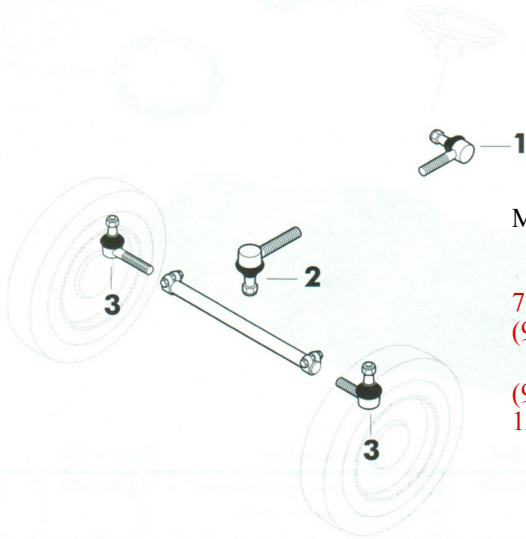

Steering Linkage pg 1

Manual Steering

	Part No.1	Part No. 2	Part No. 3
770,780,850,880,885,950, (990,995,996>11075111	K908071 $38.85	K908071 $38.85	K908071 $38.85
(990,995,996 11075112>) 1200	K207722 $53.25	K207722 $53.25	K908071 $38.85

Power Assisted Steering

Part No 4

Part No 5

770,780,880,885, ,950	K908071 $38.85
1200	K207722 $54.00

K908071 $38.85
K908071 $38.85