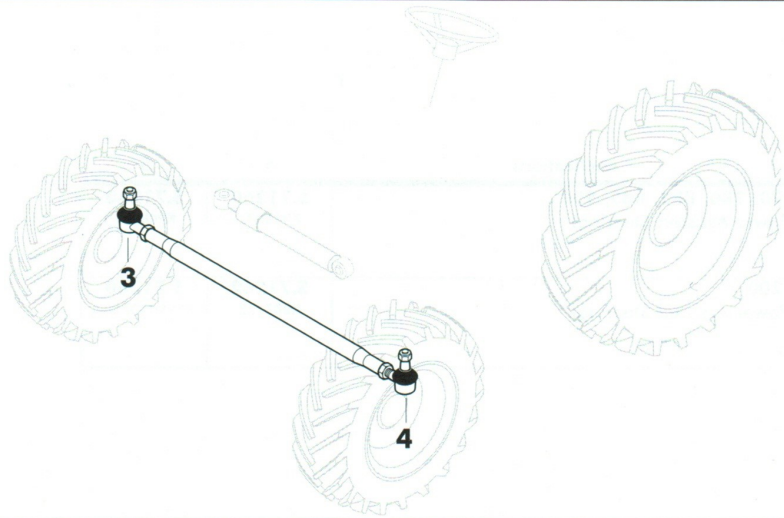

Hydrostatic Steering-Side Mount Cylinder

Part No 5

Part No 6

1190,1194,1290,
1390,1490

K207721
$48.45

K908071
$38.85

K207721
$48.45

K908071
$38.85

All prices subject to GST and change
OEM Numbers are used for reference only.
www.discounttractorparts.co.nz