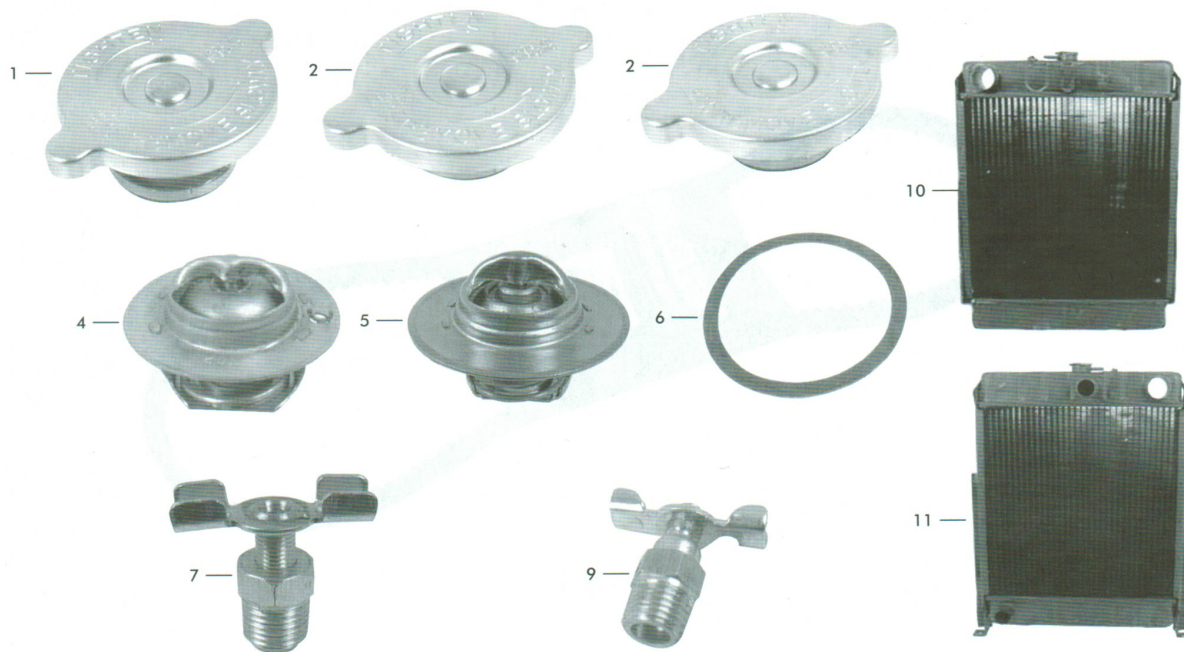

THERMOSTATS, RADIATORS AND CAPS

Tractor Model	OEM Ref	Description	Price Plus GST	Ref No.
770, (780> 603211),850,(880>550031), 890, 950, Implematic 990, (1200>705364)	K906196	Radiator Cap	$15.00	1
(780 603212>), (880 550031>, 885, 990, 995, 996, (1200 705365>), 1210, 1212, 1410, 1412	K945363	Radiator Cap	$15.00	2
885,990,995,996,1190,1194,1210,1212, 1290, 1390, 1410, 1412, 1490, 1494, 1594, 1690, 1690 Turbo, 1694	K945362 E81942	Radiator Cap	$15	3
770, 780,850,880,885, 890, 950, 990, 995, 996, 1200, 1210, 1212, 1410, 1412	K200831	Thermostat	$17.55	4
1190, 1194, 1290, 1294, 1390,1394, 1490, 1494, 1594, 1690,1690 Turbo, 1412	K208039	Thermostat	$13.25	5
770,780,850,880,890,950,990,995,996,1200,1210,1212,1410, 1412	K910411	Thermostat Gasket	$3.20	6
1190,1194,1290,1294,1390,1394,1490,1494,1594,1690,1690 Turbo, 1694	K200225	Thermostat Gasket	$3.75	6
770,780,880,(885>E41055),Seletomatic 990, (990>E48463), (995>E7448),1200,(1210,1212>E27162 Simms),(1410,1412>E121789)	K622060	Drain Tap 1/4in BSP Tapered	$10.60	7
Various Models		1/4 in BSP	$7.50	9
780,885 (may fit other 3cyl models with frame adjustment)	K922737	Radiator	POA	10
990, 995,996,1210,1212 4 cyl models	K922058	Radiator	POA	11