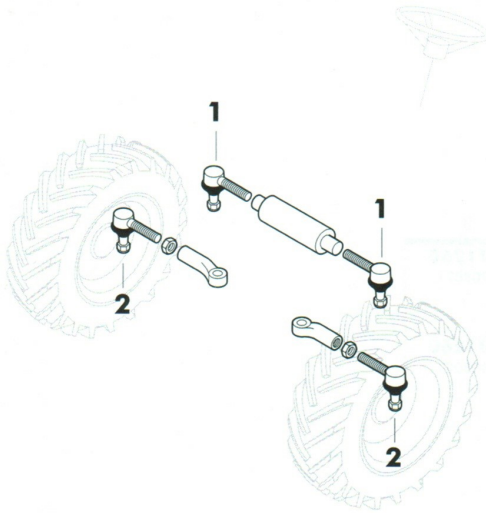

### Part No 7

### Part No 8

885,990,995,996,1210, 1212	K207721 \$48.45
-------------------------------	--------------------

K929057 \$53.25
--------------------

K908071 \$38.85
--------------------

OEM Numbers Used for reference only  
 Prices subject to gst and change  
[www.discounttractorparts.co.nz](http://www.discounttractorparts.co.nz)

## Steering Linkage pg 2

David Brown Axle 4 WD

Part No 1

Part No 2

1190, 1194,  
1210,1212,1290,1294, 1390,  
1394,1410,1412,1490, 1690  
1494, 1594

K207721  
\$48.45

K207722  
\$53.25

K207722  
\$53.25