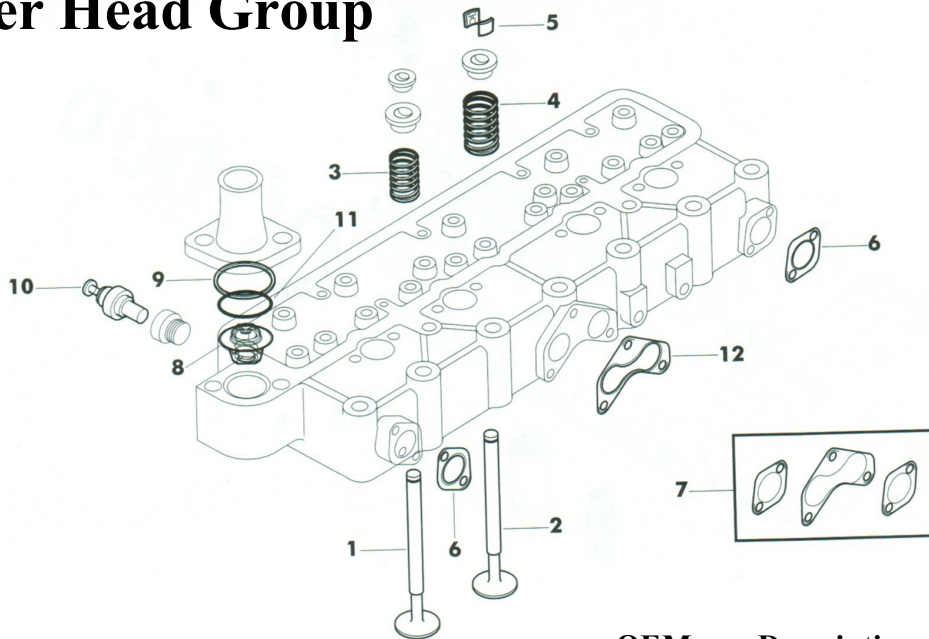

Cylinder Head Group

Models

Models	OEM Ref	Description	Price + GST	No.
(770 6039>),(880 Live Drive 25306>, Non Live Drive 2984>),885 (Select 990 15240>),990,995,996,1190,1194,(1200 11930>),1210,1212 1290,1294,1390,1394,1410,1412,1490,1494,1594,1690,1690Turbo, 1694	K928622	Inlet Valve	$16.50	1
(780 6039>),(880 Live drive 25306>,Non Live Drive 2984>),885, (Select 990 15240>), 990,995,996,1190,1194,(1200 11930>), 1210 1212,1290,1294,1390,1394	K928622	Exhaust Valve	$16.50	2
1410,1412,1394,1490,1494,1594,1690 Turbo,1694	K950100	Exhaust Valve	$19.70	2
(780 5584>),(880 Live Drive 25306>, Non Live Drive 2984>),885,990, 995,996,1190,1194,(1200 4913>), 1210,1212,1290,1290 1294,1390,1394, 1410,1490,1494,1594,1690,1690 Turbo,1694.	K921435	Spring Inlet Valve	$13.30	3
Models As Above	K921436	Spring Exhaust Valve	$13.30	4
(780 5584>),(880 Live Drive 25306>, Non Live Drive 2984>),885,990, 995,996,1190,1194,(1200 4913>), 1210,1212,1290,1294,1390,1394, 1410,1412,1490,1494,1594,1690,1690 Turbo,1694.	K943439	Valve Collet	$2.65	5
770,780,880,885,990,995,996,1190,1194,1200,1210,1212,1290,1294, 1390,1394,1490,1594,1690,1690 Turbo,1694	K907344	Exhaust Manifold Gasket Single	$3.20	6
990,995,996,1200,1210,1212,1290,1294,1390,1394,1410,1412,1490, 1494	K907343+ K907344x2	Exhaust Manifold Gasket Set (4 cy)	$13.30	7
770,780,850,880,885,890,950,990,995,996,1200,1210,1212,1410,1412	K200831	Thermostat	$17.55	8
1190,1194,1290,1294,1390,1394,1490,1494,1594,1690,1690 Turbo,1694	K208039	Thermostat	$13.25	8
770,780,850,880,885,890,950,995,996,1200,1210,1212,1410,1412	K910411	Thermostat Gasket	$3.20	9
1190,1194,1290,1294,1390,1394,1490,1494,1594,1690,1690 turbo,1694	K200225	Thermostat Gasket	$3.75	9
770,780,880,(885 >100009),Select 990,(990>11070000), (995,996>11070000),1200,(1210,1212>11150001)	K300297	Temperature Sender Switch	$19.70	10
(990 11070001>),(995,996 11070001>),1410,1412	K952332	Temp Sender Switch	$13.19	10
1190,1194,1290,1294,1390,1394,1490,1594,1690,1690 Turbo	K311943	Temp Sender Switch	$20.75	10
770,780,850,880,885,890,950,990,995,996,1190,1194,1200,1210,1212, 1290,1294,1390,1393,1410,1412,1490,1494,1595,1690,1690 turbo,1694	238-5138	O ring 55.64x2.62mm	$2.10	11
990.995,996,1200,1210,1212,1290,1294,1390,1394,1410,1412,1490, 1494	K907343	Gasket Exhaust Manifold Single	$5.30	12