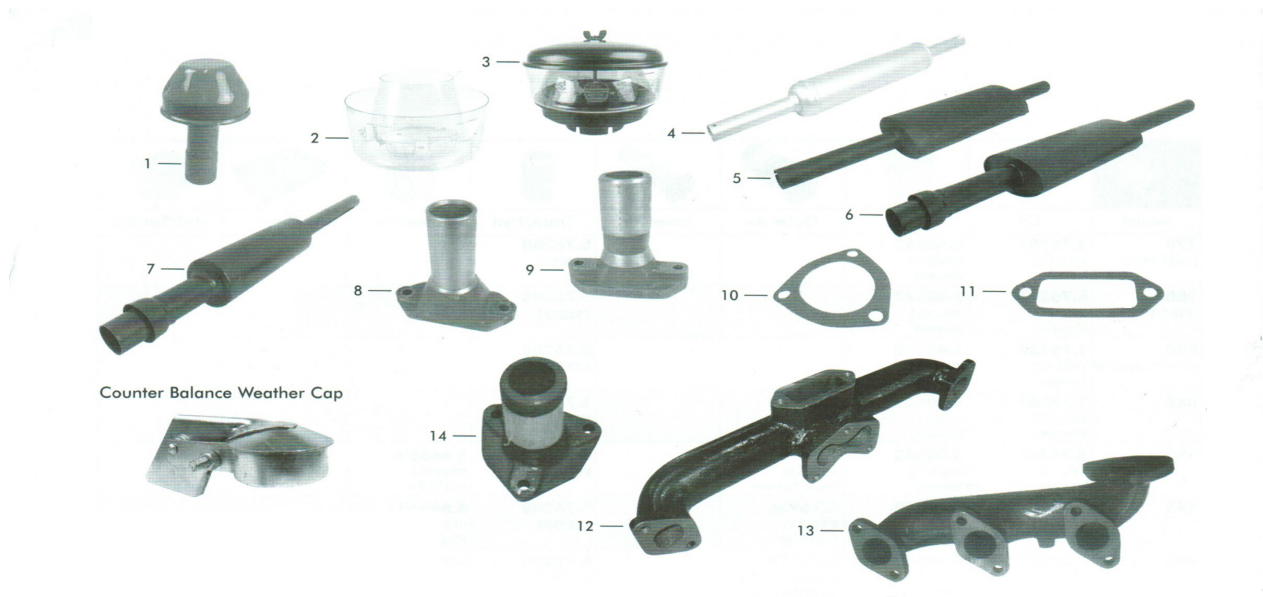

Intake and Exhaust

APPLICATION	OEM REF	DESCRIPTION	NO	PRICE + GST
		Pre Cleaner Mushroom type	1	$52.50
		Pre Cleaner Bowl 7"	2	$14.50
		Pre Cleaner 7" bowl	3	$52.50
Imp 850,880,950, Select 990	K905166 K917634	Silencer 1 5/8" ID pipe	4	$86.25
780,880,(885>E43947),(990>E43947), (996>E64035),1200,1210,1212	K928712 K928702	Silencer 1 7/8" ID pipe	5	$165.15
1290,1294,1390	K302952	Silencer 1 7/8" ID pipe	6	$176.55
1394,1490,1494,1690 Turbo,1694	K262844 K306484	Silencer 2 1/8" ID pipe	7	$235.40
990, 995,	K928275	1 5/8" OD outlet	8	$112.00
990, 995, 996, 1200, 1210, 1212	K952969	Outlet flange 1 7/8" OD outlet	9	$112.00
770, 780, 880, 885, 1190, 1194	K912441	Flange gasket	10	$5.00
Imp 850, 900, 950, 990, 995, 996, 1200, 1210, 1212	K957520	Flange gasket	11	$5.00
990, 995, 996, 1200, 1210, 1210, 1212, 1290, 1390	K906744	Exhaust manifold 4cy	12	$160
770, 780, 880, 885, 1190, 1194	K907910	Exhaust manifold 3cy	13	$165.10
770,780, 880, $885, 1190, 1194	K928274	Outlet flange	14	$111.80
		Exhaust Rain cap Various diameters		$14.00 ea

Prices plus gst and subject to change OEM numbers indicative only
www.discounttractorparts.co.nz