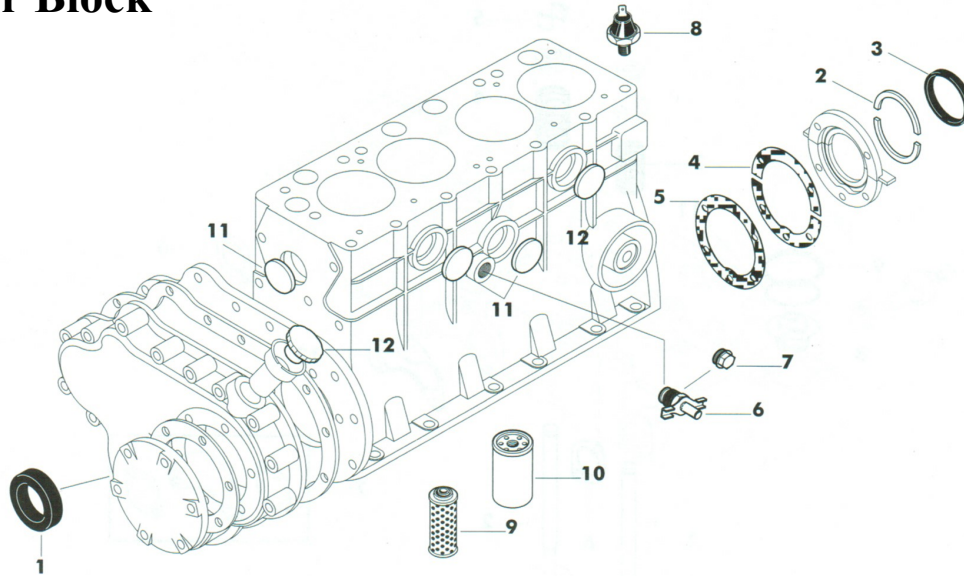

Cylinder Block

Price	Description	OEM Ref	Models
1 $20.75	Seal Timing Cover (2 1/8"x2 7/8 x 3/8)	K628127	770,780,880,885,990,995,996,1190,1194,1200,1210,1212,1290,1294,1390,1394, 1410,1412,1490,1494,1594,1690, 1690 Turbo,1694
2 $19.70	Rope Seal Top & Lower	K262783	770,780,880,885,990,995,996,1190,1194,1200,1210,1212,1290,1294,1390,1394
2 $17.55	Rope Seal Top & Lower	K262784	1410,1412,1490,1494
3 $26.50	Rear Main Seal	K262708	1594,1690,1690 Turbo,1694
4 $5.30	Rear Main Gasket	K914404	770,780,880, (990>E43943),(995>E43943),(996>E57526),1200, (1210>E455009) (1212>E20681)
4 $5.30	Rear Main Gasket	K950938	885,(990>E43943),(995>E43943),(996>E57526),1190,1194,(1210>E455009), (1212>E20681),1290,1294,1390,1394,(1410,1412>E120366),1490,1494
5 N/A	Rear Main Gasket	K200569	1594,1690,1690 Turbo,1694
6 $10.60	Drain Tap 1/4 in BSP Tapered	K622060	770,780,880,(885>E41055),Selectomatic 990,(990>E48463), (995>E7448),1200, (1210,1212E27162Simms), (1410,1412>E121789)
7 N/A	Drain Tap 1/4in BSP Tapered	K19581	(885 E1056>),(990 E48464>),(995 E7449>),(996 E60665>),1190,1194, (1210,1212 E27163 Simms>,29321 Bosch>,20682>),(1410,1412 E121790>),1290 1294,1390,1394,1490,1494,1594,1690,1690 Turbo,1694
8 $13.30	Oil Pressure Switch	K311686	770,780,850,880,885,890,950,990,995,996,1190,1194,1200,1210,1212,1290, 1294, 1390,1394,1410,1412, 1494, 1494,159,1690,1690 Turbo.1694
9 $12.55	Oil Filter Element	K902125	(770 1965>1970), (780 1967>1971),850,(880 530001>563379),885,890,950,990, 995,996,1200,1210,1212,1410,1412
10 $16.45	Oil Filter Spin On	K200037	1190,1194,1290,1294,1390,1394,1490,1594,1690,1690 Turbo,1694
11 $1.70 $5.30	Core Plug Steel Stainless 44.75mm	41-1628	770,780,880,885,990,995,996,1190,1194,1200,1210,1212,1290,1294,1390,1394, 1410,1412,1490,1494,1594,1690,1690 Turbo,1694
12 $26.60	Oil Filler Cap	K948427	990,995,996,1194,1200,1210,1212,1290,1294,1390,1394,1410,1412,1490,1594, 1690,1690 Turbo, 1694

**Prices plus gst & subject to change
OEM numbers for reference only**