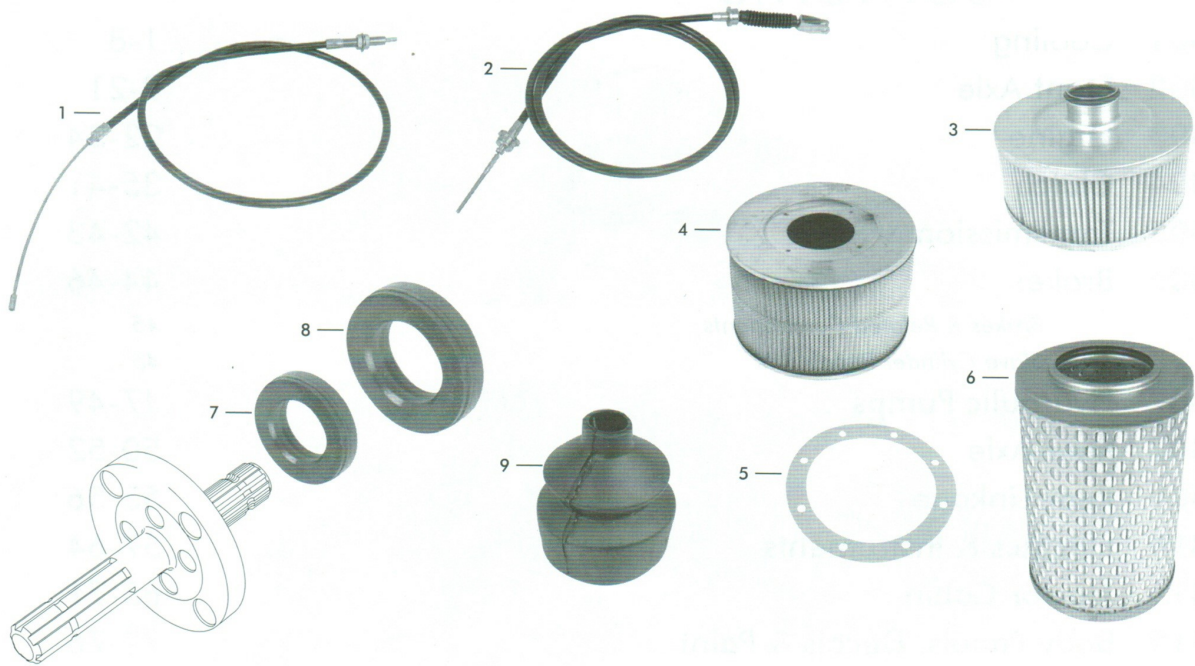

Assorted transmission, PTO & Filters

Application	OEM Ref	Description	Price + GST	No
(1190,1290,1390 with Cab)	K204857	PTO Clutch Cable	$69.20	1
(1194,1294,1394,1494 with Cab)	K310598	PTO Clutch Cable	$65	2
1490, 1690,1690 Turbo	K204856	PTO Clutch Cable	$53.20	2
770,780,850,880,885,Imp 990, Select 990,990,995 996,1190,1194,1200,(1210>730828),1290,1294	K920522	Suction Filter	$35.00	3
(1210,1212>730829),1410,1412	K929095	Suction Filter	POA	4
770,780,850,880,885,Imp 990,Select 990,990,995 996,1190,1194,1200,(1210>730828),1290,1294	K262768	Gasket Filter Cover	$10.65	5
1210,1212,1390,1394,1410,1412,1490,1494,1594, 1690,1690 Turbo,1694	K210049 K946095	External Filter	$41.35	6
1210,1212,1390,2394,(1410,1412 11200753>),1490 1494,1594,1690,1690 Turbo,1694	K623464	PTO Shaft Seal 55x70x8mm	$8.50	7
1210,1212,1390,1394,(1410,1412 11200753>),1490 1494,1594,1690,1690 Turbo,1694	K623452	Inner Seal 90x110x13mm	$12.80	8
885,990,995,996,1210,1212,1410,1412	K929631	Gear Lever Boot	$5.12	9

OEM NUMBERS ARE USED FOR REFERNCE ONLY
ALL PRICES PLUS GST AND SUBJECT TO CHANGE