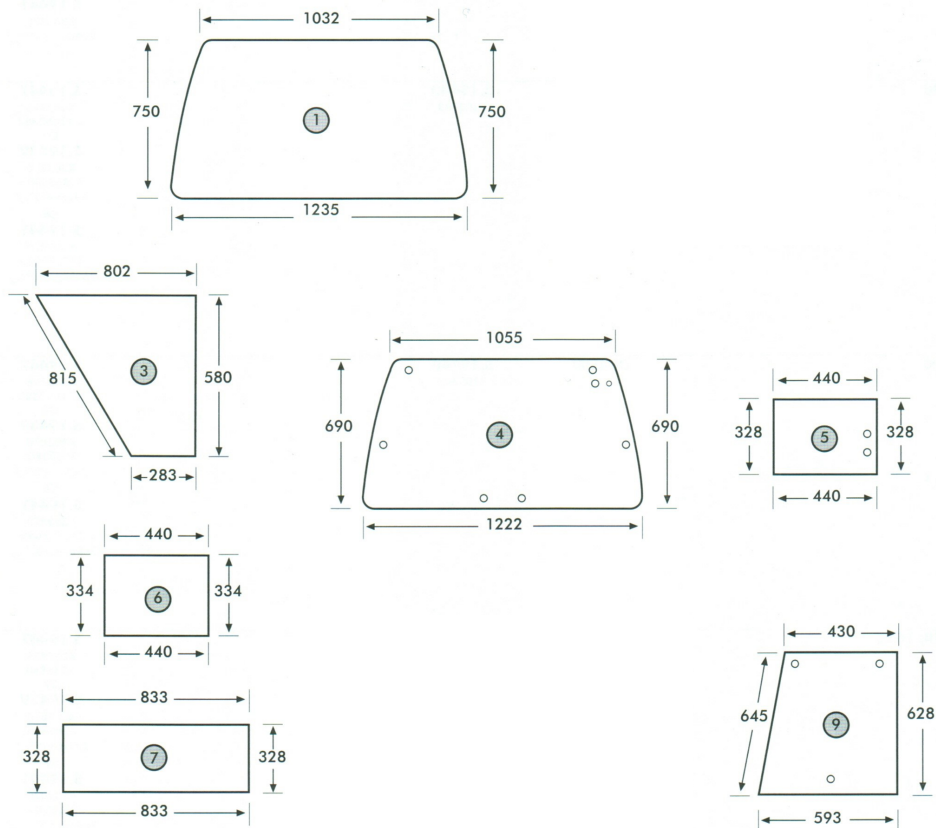

No	Price + GST	OEM Ref	Description
1	$800.30	K303699	Windscreen - Tinted
3	$450.50	K303701	Top Door LH-Tinted
4	$275	K303702	Lower Door RH - Tinted
5	$355	K303703	Lower Door LH - Tinted
6	$238.50	K312000	Upper Rear - 8 Hole - Tinted
7	$90.10	K303707	Sliding Lower Rear - 2 Hole - Tinted
9	$180	K303950	Lower Rear - One piece - Tinted
10	$285	K303696	Upper Rear without Wiper Hole - Tinted
11	$371	K303704	Side Window RH - 3 Hole - Tinted
12	$345	K303705	Side Window LH - 3 Hole - Tinted