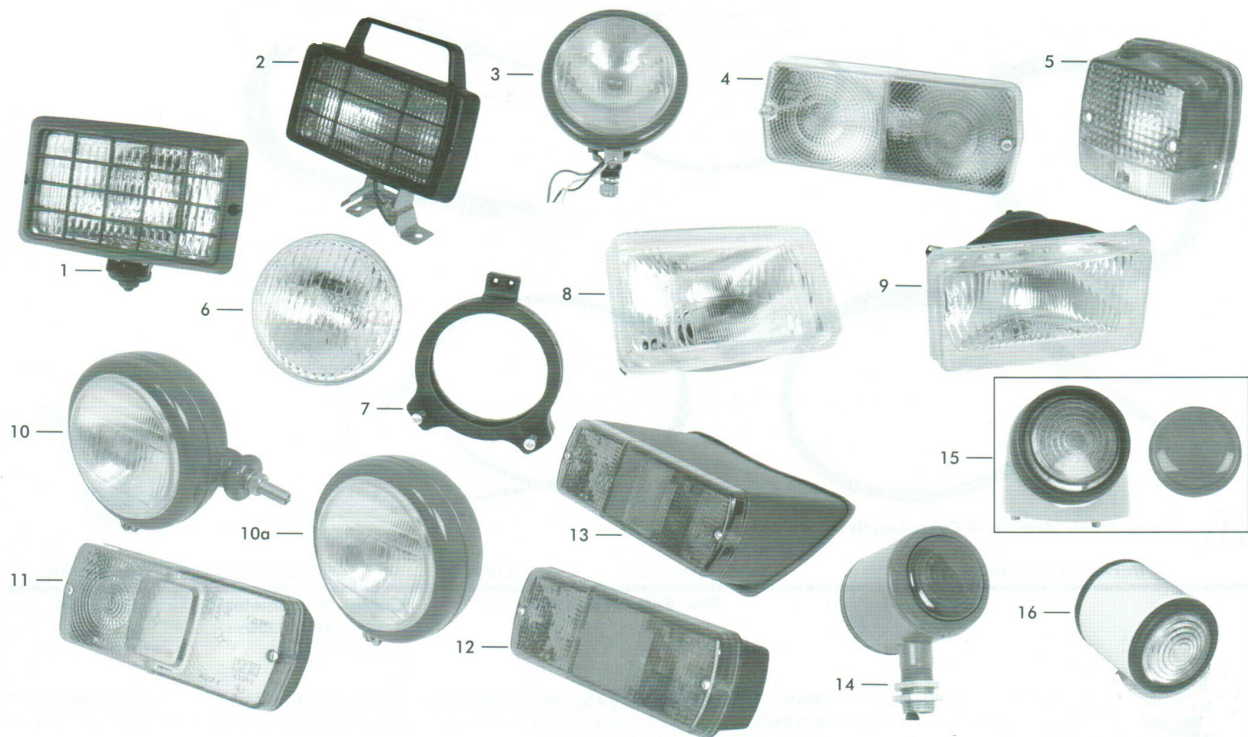

Lighting

No	Price + GST	Description	OEM Number	Models
1	$58.50	Work Lamp	K262806	1194,1294,1394,1494,1594,1694
3	$47.50	Work Lamp		Early Models
4	$37.45	Front Lamp LH or RH	K304892	1194,1294,1394,1490 with Flat Deck,1594
5	$38.70	Front Lamp LH or RH	K303719	1190,1290,1390,1490,1690
6	$47.90	Headlamp		770,780,880,885,990,995,995,1200,1210,1212,1410,1412
7	$31.40	Headlamp Mounting	K961759	770,780,880,885,990,995,996,1200,1210,1212,1410,1412
8	$40.00	Headlamp LH or RH	K300209 1333295C1	1190,1194,1290,1294,1390,1394,1490,1494,1594,1690,1694
10	$47.70	Headlamp LH or RH	K921082/83	770,780,880,885,890,950,990,995,996,1200,1210,1212,1410,1412
11	$41.00	Rear Lamp	K304885	1190,1194,1290,1294,1390,1394,1490,1494,1594,1690,1694
12	$58.30	Rear Lamp	259816A1	1190,1194,1290,1294,1390,1394,1490,1494,1594,1690,1694
13	$68.90	Rear Lamp RH	K954474	885,990,995,996,1210,1212,1410,1412
14	$63.30	Side Lamp LH or RH		Early Models with Butler Lamp Fitted
15	$61.75	Lamp LH or RH	K921233/36	885N,1194,1200,1210,1212,1294,1394,1494
16	$101.20	RH Lamp	K921079	770,780,880,885,990,995,996,1210,1212

OEM NUMBERS ARE USED FOR REFERENCE ONLY
ALL PRICES PLUS GST AND SUBJECT TO CHANGE