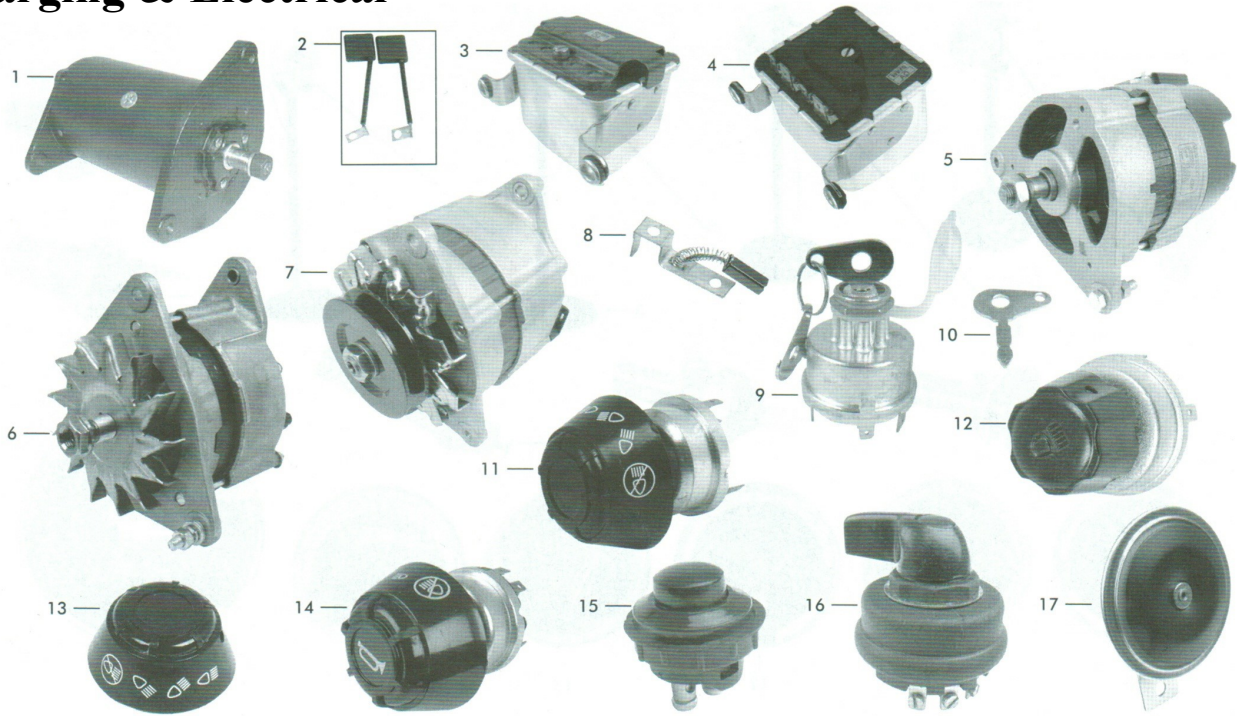

Charging & Electrical

Application	OEM Ref	Description	Price + GST	No
770,780,850,880,885,990,995,996,1200,1210	K908882	Dynamo 11 amp Dynamo Rear Contact	$162.75 $162.75	1
770,780,850,880,885,990,995,995,1200,1210	227541	Dynamo Brush Set	$10.55	2
770,780,850,880,885,990,995,996,1200,1210	K900136	Control Box Screw Type	$75.45	3
1190,1290,1390,1490,1690	K956426	Alternator 60 Amp 15mm Shaft	$195	5
(1194,1294,1394,1494,1594,1694 with Air Conditioning)	92281C1	Alternator 70 Amp	$225	7
885,990,995,996,1190,1210,1212,1290,1390,1410,1412,1490,1690	54219368	Alt Brush Set	$10.55	8
770,780,880,885,990,995,996,1190,1194,1210,1212,1290,1294, 1390,1394,1410,1412,1494,1594,1690,1690 turbo,1694	3107556R92	Ignition Switch	$32.50	9
	K962338	Ignition Keys	$6.50	10
1190,1194,1290,1294,1390,1394,1490,1494,1594,1690,1690 Turbo 1694	1502378C1	Light Switch	$25.32	11
1190,1194,1290,1294,1390,1394,1490,1494,1594,1690,1690 Turbo 1694		Light Switch Alternative Design	$25.32	12
1190,1194,1290,1294,1390,1394,1490,1494,1594,1690,1690 Turbo 1694	1502379C1	Knob - Lights & Horn	$2.50	13
1190,1194,1290,1294,1390,1394,1490,1494,1594,1690,1690 Turbo 1694	K300657	Switch - Lights & Horn	$25.85	14
770,780,880,885,990,995,996,1200,1210,1212,1410,1412	K928180	Switch Horn Push	$5.50	15
885,990,995,996,1210,1212,1410,1412	K946374	Indicator Switch Non Orig	$16.45	16
12V Waterproof 125mm		Horn	26.00	17

Prices plus GST and subject to change. OEM numbers are for reference only
[Www.discounttractorparts.co.nz](http://www.discounttractorparts.co.nz)