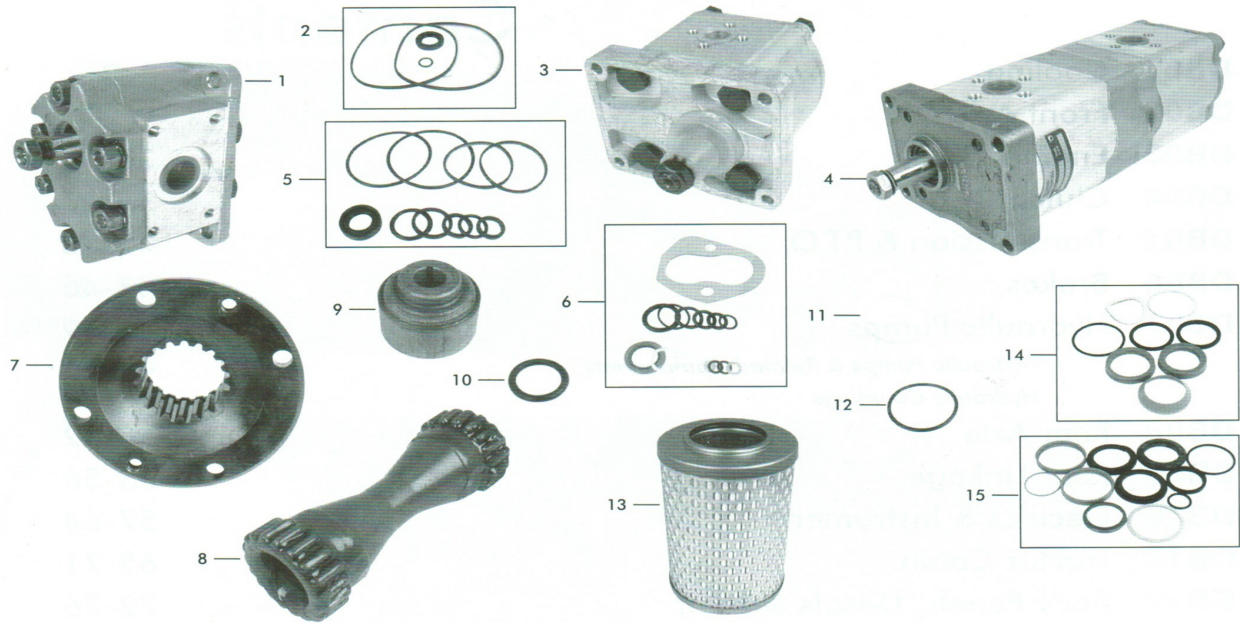

# Hydraulic components and pumps

No.	Price + GST	Description	OEM Ref	Models
1	\$775.00	Hydraulic Pump Assembly	K962635	(770 580001>),780,(880 53001>),885,(Selectamatic 990 482001>), 990,995,996,1190,1194,1290,1294
2	\$19.70	Seal Kit	K962136	(770 580001>),780,(880 53001>),885,(Selectamatic 990 482001>), 990, 995, 996,1190, 1194, 1290,1294
3	\$312.70	Hydraulic Pump Assembly	K919048	Selectamatic 1200,1210,1212
3	\$657.50	Hydraulic Pump Assembly	K307945	1390,1394,1490,1494
3	POA	Hydraulic Pump Assembly	K949605	1410,1412,1594,1690,1690 Turbo,1694
4	\$1395.00	Hydraulic Pump Tandem Pump	K916535	1200,1210,1212,1390,1394,1410,1412,1490,1494
4	\$1325.00	Hydraulic Pump Tandem Pump	K310386	1594,1690,1690 Turbo,1694
5	\$19.70	Seal Kit Single Pump	K964831	1200,1210,1212,1410,1412,1390,1394,1490,1494,1594,1690, 1690 Turbo,1694
6	\$47.90	Seal Kit Dump Valve	K964569	780,(Selectamatic 880 53001>),885,990,995,996,1190,1194,1200,(1210,1212 11154968>),1290,1294,1390,1394,1410,1412,1490,1494,1594,1690,1690 Turbo,1694
7	\$175.70	Coupling Crank-shaft	K910538	990,995,996,1200,1210,1212,1410,1412,1490,1494
7	\$175.70	Coupling Crank-shaft	K200465	1594,1690,1690 Turbo, 1694