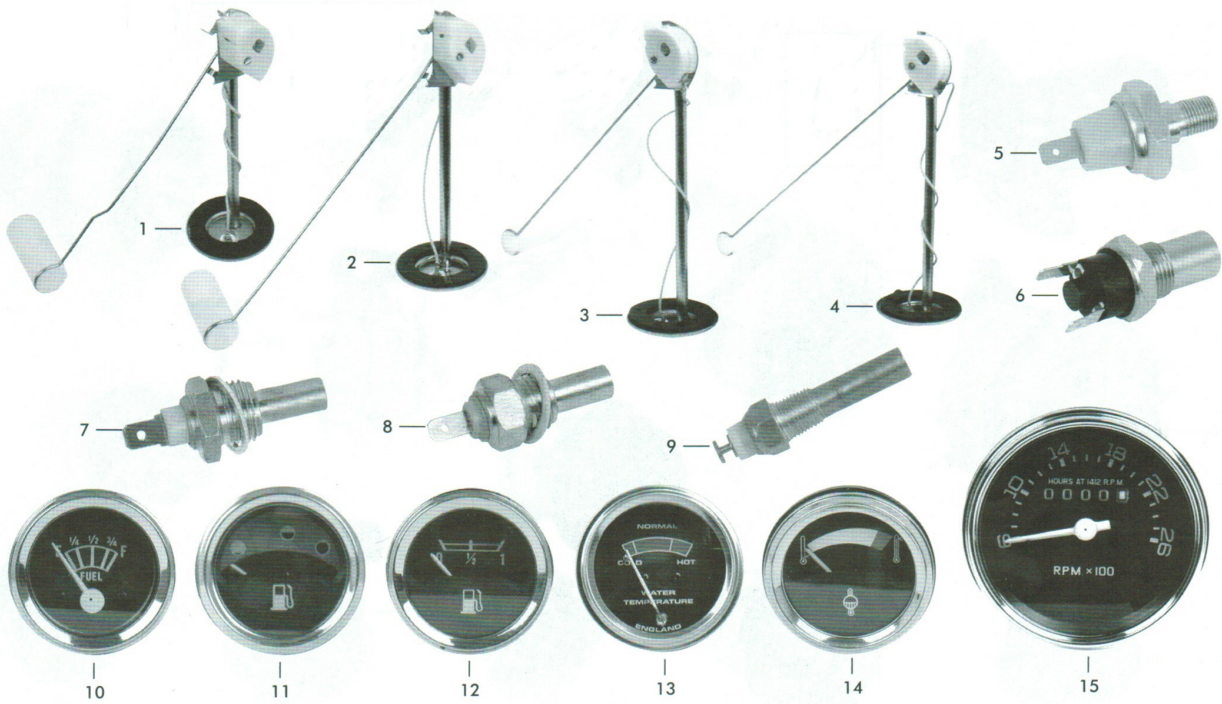

Gauges and Senders

No	Price + GST	Description	OEM Ref	Models
1	$79.90	Fuel Sender Unit	K946158	885,990,995,996
2	$79.90	Fuel Sender Unit	K309297	1190,1194,(1290,1294,1390,1394 with cab), (1490, 1494,1594,1690 Less Cab)
3	POA	Fuel Sender Unit	K309298	(1290,1294,1390,1394 less Cab)
4	$79.90	Fuel Sender Unit	K309299	(1490,1494,1594,1690,1694 with cab, left hand tank)
5	$13.30	Oil Pressure Switch	K311686	770,780,850,880,885,890,950,990,995,996,1190,1194,1200,1210,1212,1290,1294, 1390,1394,1410,1412,1490,1494,159,1690,1690 Turbo,1694
6	POA	Stop Lamp Switch	K929737	885,990,995,996,(1190 Less Cab), 1194,1210,1212,1290,1294,1390,1394,1410,1412, (1490 less Cab),(1494 11519051>),(1594 11526319>)
7	$19.70	Temp Sender Switch	K300297	770,780,880,(885>100009),Selectomatic 990,(990>11070000),(995,996>11070000),1200,(1210,1212>11150001)
8	$13.19	Temp Sender Switch	K952332	(990 11070001>),(995,996 11070001>),1410,1412
9	$20.75	Temp Sender Switch	K311943	1190,1194,1290,1294,1390,1394,1490,1494,1594,1690,1690 Turbo
10	$30.07	Fuel Gauge, 52mm	K262707	770,780,885,880,990,995,996,1200,1210,1212,1410,1412
11	$38.51	Fuel Gauge, 52mm		770,780,885,880,990,995,996,1200,1210,1212,1410,1412
12	$31.12	Fuel Gauge, 52 mm		770,780,885,880, 990,995,996,1200,1210,1212,1410,1412
13	$31.12	Temp Gauge	K11638	25D,30D,900,950
14	$79.90	Temp Gauge & sender kit		770,780,880,885,990,995,996,1200,1210,1212,1410,1412
15	$66.55	Tractometer	K942232	885,990,995,996,1210,1212,1410,1412

OEM NUMBERS ARE USED AS REFERENCE ONLY
ALL PRICES PLUS GST AND SUBJECT TO CHANGE