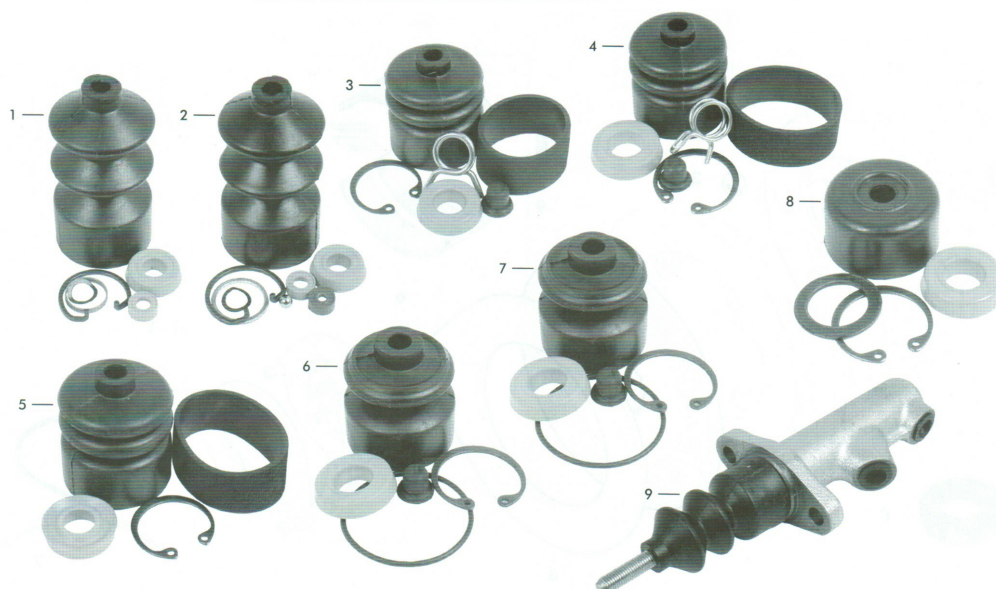

Brake & Clutch Hydraulic Cylinders & Kits

	Price + GST	Description	OEM Ref	Applications
1	$20.75	Repair Kit. Master Cylinder Brake & Clutch	K964572	885Q,990Q,995Q,996Q,1190,1194,1200,1210Q,1212Q,1290,1294,1390,(1394>11504378),1410Q,1412Q,1490,(1494>11504378),(1594>11526319),1690,(1694>11531139)
2	$31.10	Repair Kit. Master Cylinder Brake	K262205	(1394 11504379>),(1494 11519691>),(1594 11526340>),(1694 11531140>)
3	$31.40	Repair Kit. Slave Cylinder Brake	K964573	885Q, 990Q, 995Q, 996Q
4	$31.10	Repair Kit. Slave Cylinder Brake	K964574	1210Q, 212Q, 1410Q, (1410Q 4WD,) 1412Q
5	$17.55	Repair Kit. Slave Cylinder Brake	K965723	(1190,1194 with Cab),1290,1294,1390,1394,(1490 Drum Brake without Cab)
6	$20.75	Repair Kit. Slave Cylinder Brake	K965765	(1490 Disc Brake with Cab),1494,1594,1690,1690 Turbo,1694
3	$31.10	Repair Kit. Slave Cylinder Clutch	K964576	990Q,995Q,(1290, 1390 Early Model with K952267 Cylinder), 1690
7	$29.50	Repair Kit. Slave Cylinder Clutch	K964576	996Q,1210Q,1212Q, (1490 less Cab>11182353), (1690 Less Cab)
4	$31.10	Repair Kit. Slave Cylinder Clutch	K964574	(1190,1194 with Cab),(1290,1390 Independent Clutch),1410Q,1412Q,(1490 with Cab),(1490 less Cab 11182354)
5	$17.55	Repair Kit Slave Cylinder Clutch	K965723	(1290,1390 Continuous Clutch)
8	$29.50	Repair Kit. Slave Cylinder Clutch	K261633	1294,1394,1494,1594,1690 Turbo,1694
9	$127.25	Cylinder. Brake Master	K950544	(885 11000001>11021851),(990,995,996 with Q Cab),1190,1194,1200 (1210,1212 with Q Cab), 1290,1294,1390 (1394>11504378), 1410,1412,1490,(1494>11519691),(1654>11526319),1690,1690 Turbo,(1694>11531139)
9	$127.25	Cylinder Clutch Master	K950544	(885 11000001>11021851), (990,995,996 with Q Cab), 1190,1194,1200 (1210,1212 with Q Cab),1290,1294,1390,1394,1410,1412,1490,1594,1690 1690 Turbo, 1694

Price plus gst and subject to change   OEM numbers are for reference only
www.discounttractorparts.co.nz