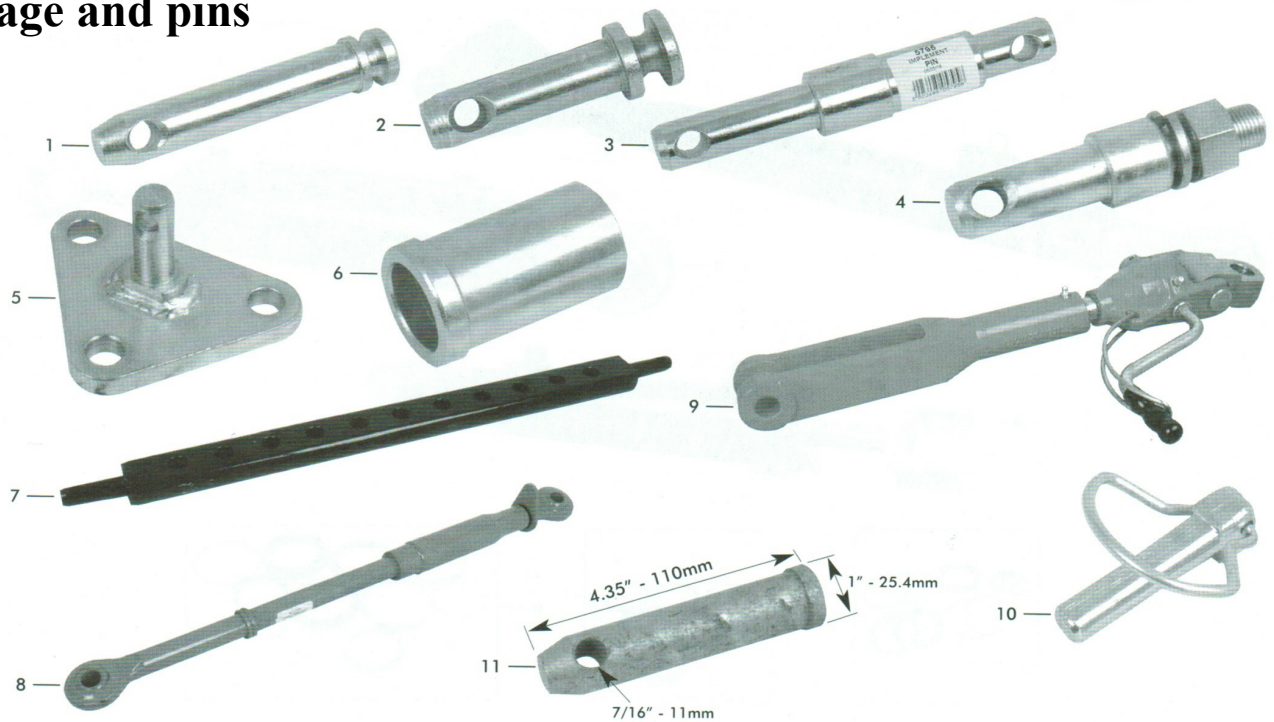

# Linkage and pins

Models	OEM Ref	Description	Price + GST	No.
Select.880, Imp 880,950,990, (990 482001>804699)	K900054	Linkage Pin	\$7.75	1
Select 880,imp 880,950,990, (990 4820001>804699)		Linkage Pin	\$7.50	1
850 Narrow Model	K39081	Linkage Pin	\$9.25	1
770,780,Imp 850,880,885,950,990,1190,1194	K903399	Linkage Pin	\$4.95	2
885,990,Select (990 804700>),995,996,1290,1294,1390,1394	K922634	Pivot Pin Lower Link	\$22.50	3
770	K915136	Stabilizer Pin Assem	\$8.00	4
850,880,885,950,990,995,996,1200,1210,1212,1290,1294,1390,1394	K907008	Stabilizer Pin Assem	\$9.25	4
880,990,995,996,1290,1294,1390,1394	K922664	Stabilizer Bracket 5/8in Hole	\$32.50	5
1200,1210,1212,1490,1494	K922662	Stabilizer Bracket 1/2in Hole	\$34.60	5
Select 880,Imp 880,950,990 (990 482001>804699)	K900055	Conversion Bush	\$5.00	6
770,780,850,880,885,950,990,995,996,1190,1194	K902280	Drawbar Cat 1	\$65.50	7
990,995,996,(1210,1212 1150001>),1290,1294,1390,1394,1410,1412 1490,1494	K954646	Stabilizer Assembly	\$130.00	8
770, 880, 885			\$114.00	
880,885,990,995,996,1190,(1194 Less Cab),1290,1390	K940508	Levelling Box	\$260.00	9
Various		Lynch Pins	\$1.00	10
Various Models with Cat 2		Linkage Pin	\$7.50	11
All models		Top link. Various Lengths & catagory	\$48	