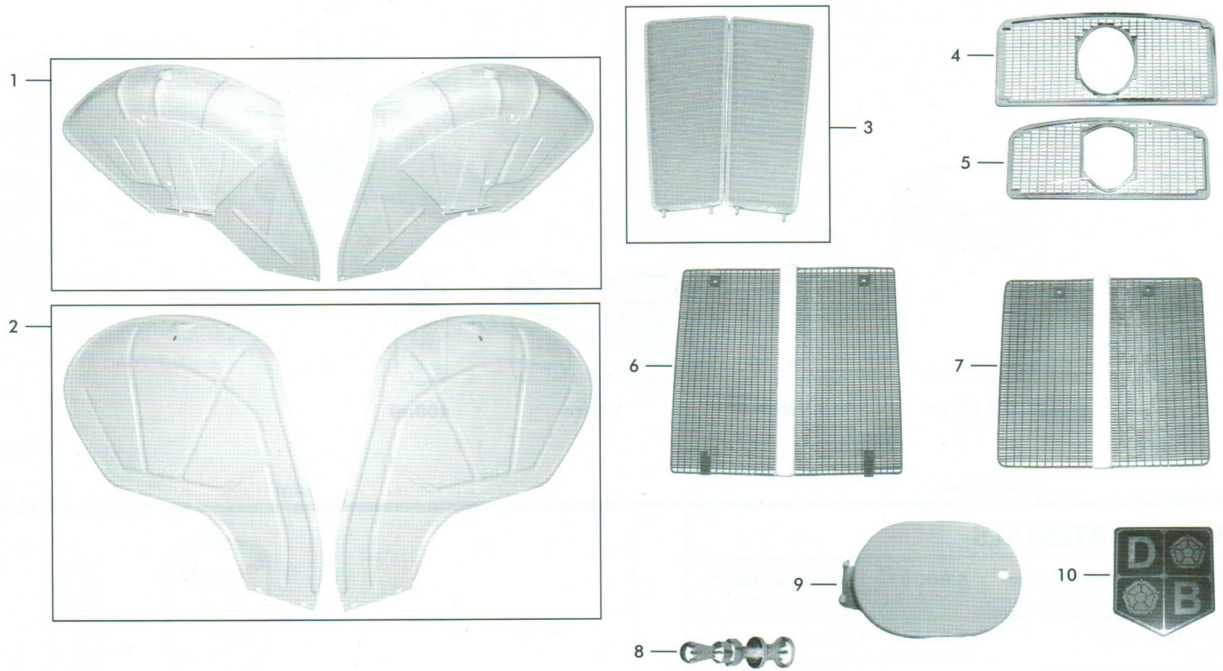

Panels & Grills

No	Price + GST	Description	OEM Number	Models
1	$1550.00	Mudguards	K914247 K914302	770,780,885
2	$1783.90	Mudguards	K904724 K904725	(850,880,990 Implematic)
3	$314.20	Grill Set	K902262 K902241	(Implematic 850,880,890,950,990)
4	$163.53	Grill Top	K915871	880,990,995,996,1200,1210,1212,1410,1412
5	POA	Grill Top	K916539	770,780,885
6	$197.00	Grill Bottom		995,996,990
7	$285.50	Grill Bottom		885
8	$10.65	Knob Grill		(Implematic 850,880,890,950,990)
9	$38.85	Cover Fuel	K962015	780,885,990,995,996,1200,1210,1212,1410,1412
10	$19.15	Decal	K947387 K951132	885,990,995,996,1210,1212,1410.1412

All prices plus GST and subject to change. OEM Numbers are used for reference only
www.discounttractorparts.co.nz