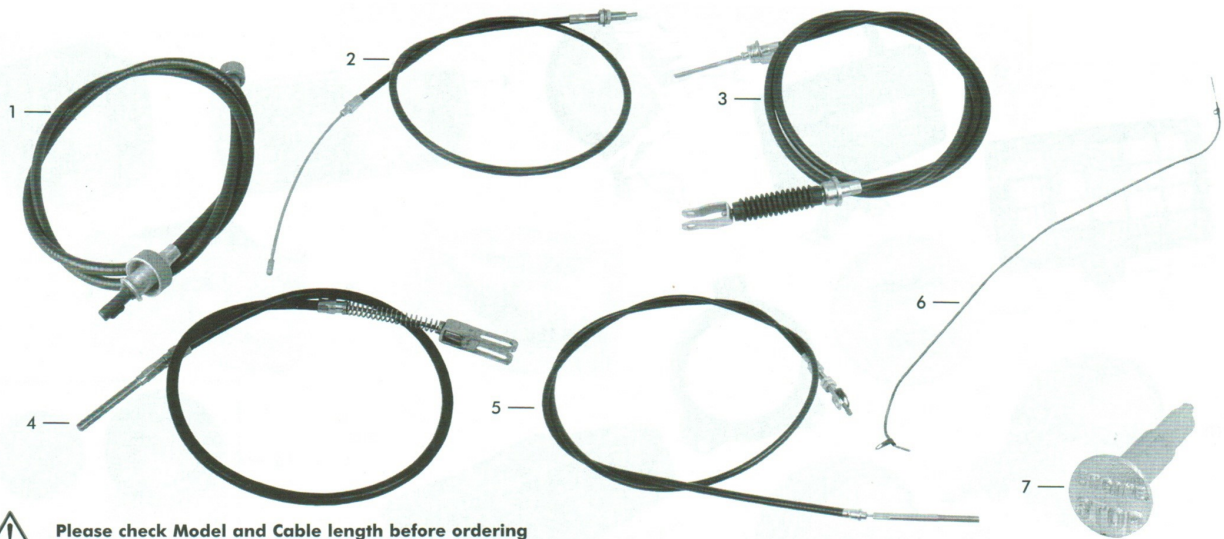

Please check Model and Cable length before ordering

Cables

Tractor With Cab	Tractor Less Cab	OEM Ref	Description	Price + GST	No
	780,880,990,1200	K311487	Tachometer Cable Length 1230mm,Ends 3/4 - 5/8in	$79.90	1
	885,990,995,996,1210, 1212,1410,1412	K948533	Tachometer Cable Length 1230mm, End 7/8 - 5/8in	$58.60	2
990,995,996,1190,1290, 1390,1490		K954957	Tachometer Cable Length 1410mm, End 3/4-5/8in	$47.90	1
990,995,996		K955274	Tachometer Cable Length 1230mm, End 3/4 - 5/8in	$79.90	1
1210,1212,1410,1412 1594,1690,1690 Turbo 1694		K954959	Tachometer Cable Length 1600mm, Ends 7/8 - 5/8in	$58.60	1
	1190,1290,1390,1490, 1594,1690	K957154	Tachometer Cable Length 1000mm, Ends 7/8 - 5/8in	$POA	1
	1290,1294,1390,1394, 1490,1494	K957380	Tachometer Cable Length 1080mm, Ends 5/8in	$POA	1
1290,1294,1390,1394 1490,1494		K957379	Tachometer Cable Length 1410mm, Ends 5/8in	$37.30	1
1190,1290,1390		K204857	PTO Clutch Cable	$69.20	2
1194,1294,1394,1494		K310598	PTO Clutch Cable	$55	3
1490,1690,1690 Turbo 1594,1694		K204856	PTO Clutch Cable	$53.25	3
		K307920	PTO Clutch Cable	$POA	3
885,990,995,996,1190, 1194,1210,1212,1290, 1294,1390,1394	1490,1494,1594	K311168	LH Hand Brake Cable Length 1180mm	$53.25	4
1410,1412,1490,1494, 1594,1690,1690 Turbo 1694		K311170	LH Hand Brake Cable Length 1000mm	$53.25	4
885,990,995,996,1190,1 194,1210,1212,1290, 1294,1390,1394	1490,1494,1594	K311167	RH Hand Brake Cable Length 1410mm	$53.25	4

Continued next page