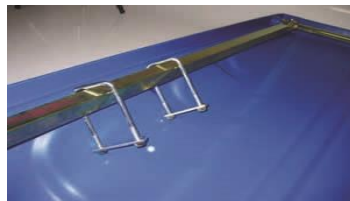

TRACTOR SUN ROOFS

Help the fight against skin cancer.

Available in 3 sizes.

JUNIOR: 860x1200mm

STANDARD: 1145x1524mm

SENIOR: 1525x1650mm

Available in a Range of Colours Including white

Manufactured from 6mm thick virtually unbreakable Polyethylene

Mounting Kit	Junior Canopy	Standard Canopy	Senior Canopy
Canopy	\$330	\$396	\$530
2 Leg ROP	\$79	\$85	\$104
Basic frame	\$58	\$91	\$83
Hoop frame	\$117	\$130	\$142

2 leg ROP mount

Basic frame

Hoop frame mount