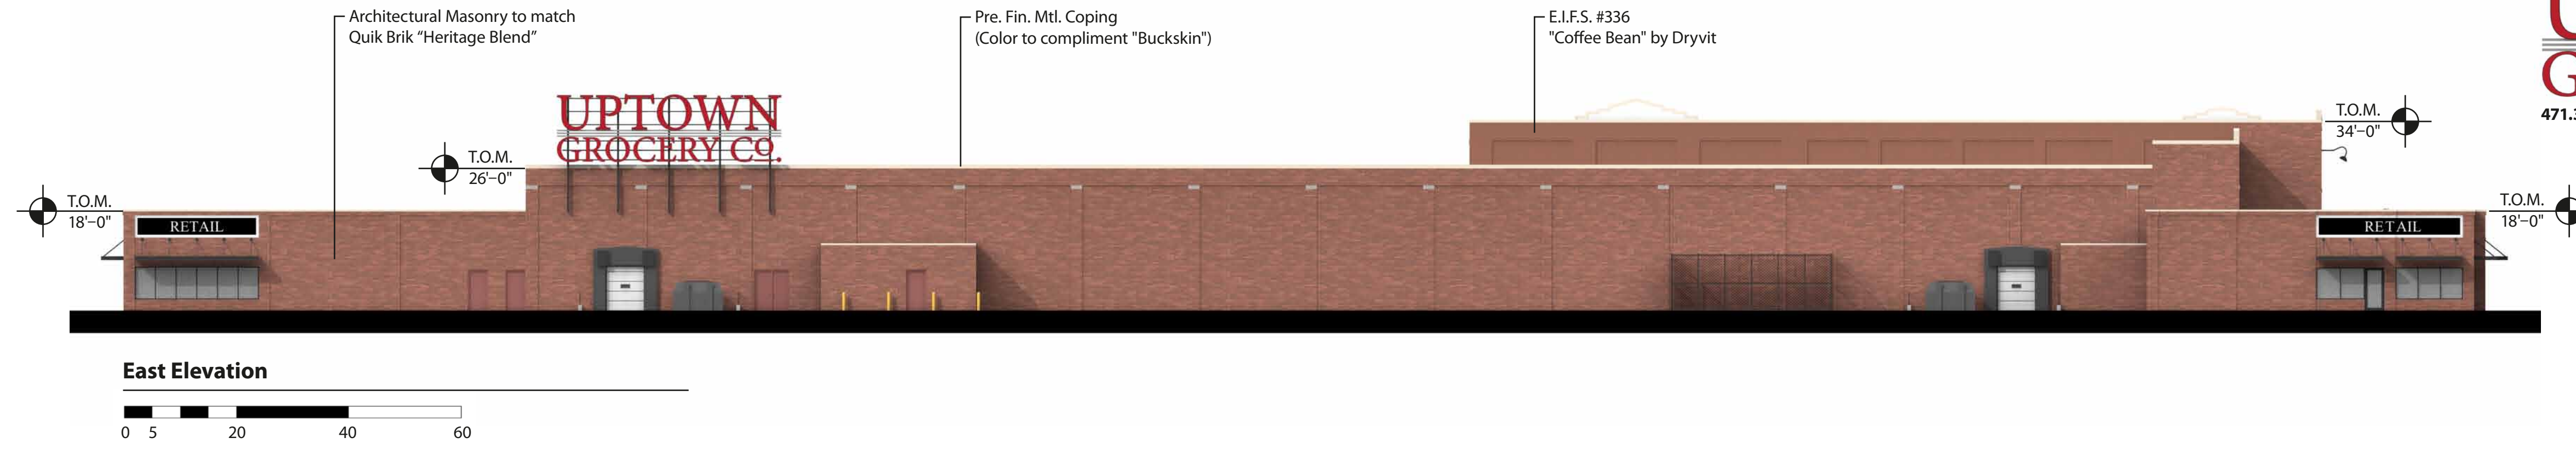

West Elevation
0 5 20 40 60

East Elevation
0 5 20 40 60

South Elevation
0 5 20 40 60

North Elevation
0 5 20 40 60

Elevation	Square Footage
West	514.67
East	551.36
South	240.00
North	554.67
Total Building Signage	1860.70

Entry Vignette
N.T.S.

Aerial view from north-west

N.T.S.

Aerial view from south-east

N.T.S.

View from north-east

N.T.S.

View from south-west