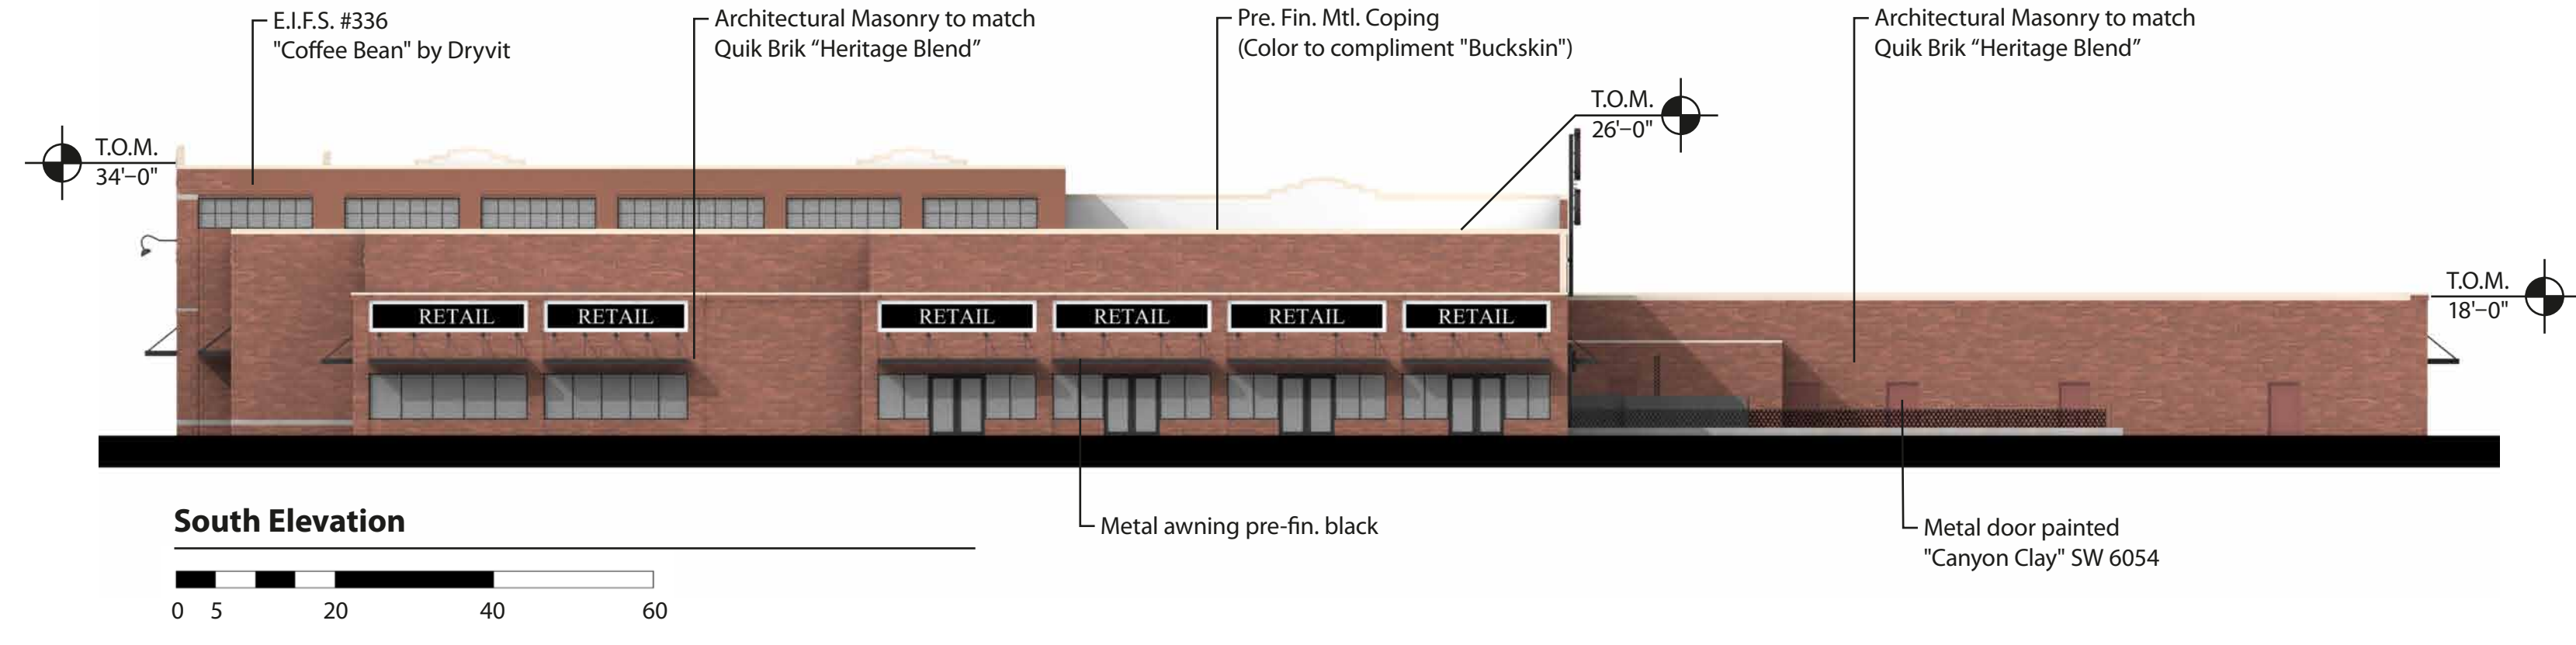

West Elevation
0 5 20 40 60

East Elevation
0 5 20 40 60

South Elevation
0 5 20 40 60

North Elevation
0 5 20 40 60

Elevation	Square Footage
West	514.67
East	551.36
South	240.00
North	554.67
Total Building Signage	1860.70

Entry Vignette
N.T.S.

Aerial view from north-west

N.T.S.

Aerial view from south-east

N.T.S.

View from north-east

N.T.S.

View from south-west