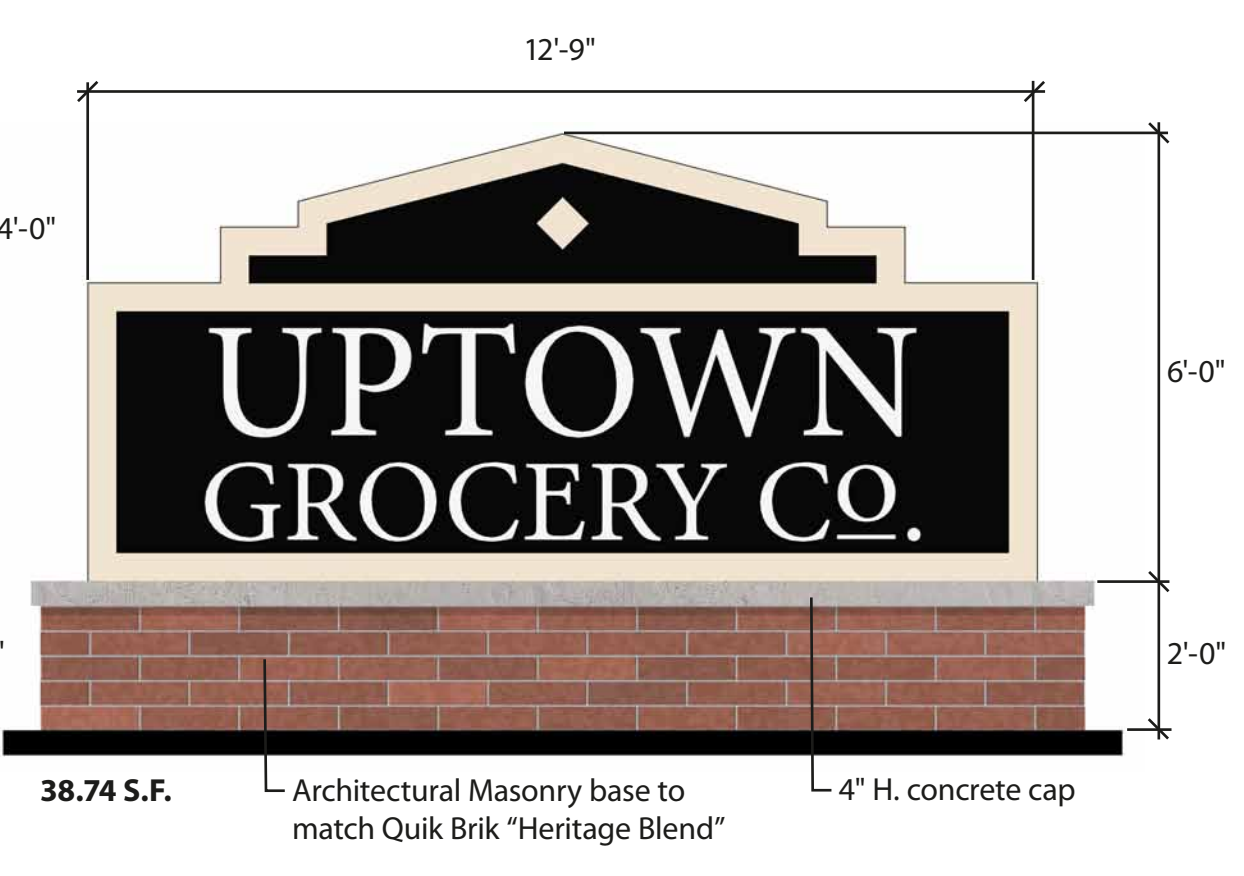

West Elevation
0 5 20 40 60

East Elevation
0 5 20 40 60

South Elevation
0 5 20 40 60

North Elevation
0 5 20 40 60

Elevation	Square Footage
West	514.67
East	551.36
South	240.00
North	554.67
Total Building Signage	1860.70