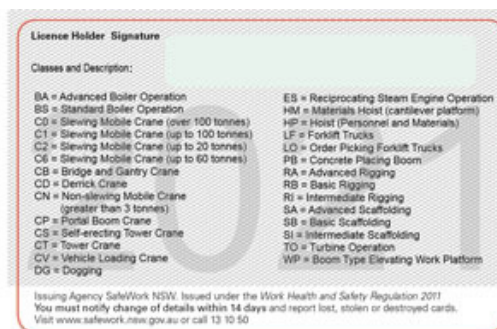

Things you will need.

- Safety Boots.
- Hard Hat
- High-vis shirt.

SafeWork NSW-HRW Licence Card

Our Training Facility: 81 to 83 Bellambi Lane, Bellambi

P: 0419 243 676

E: admin@aota.com.au

web: www.aota.com.au