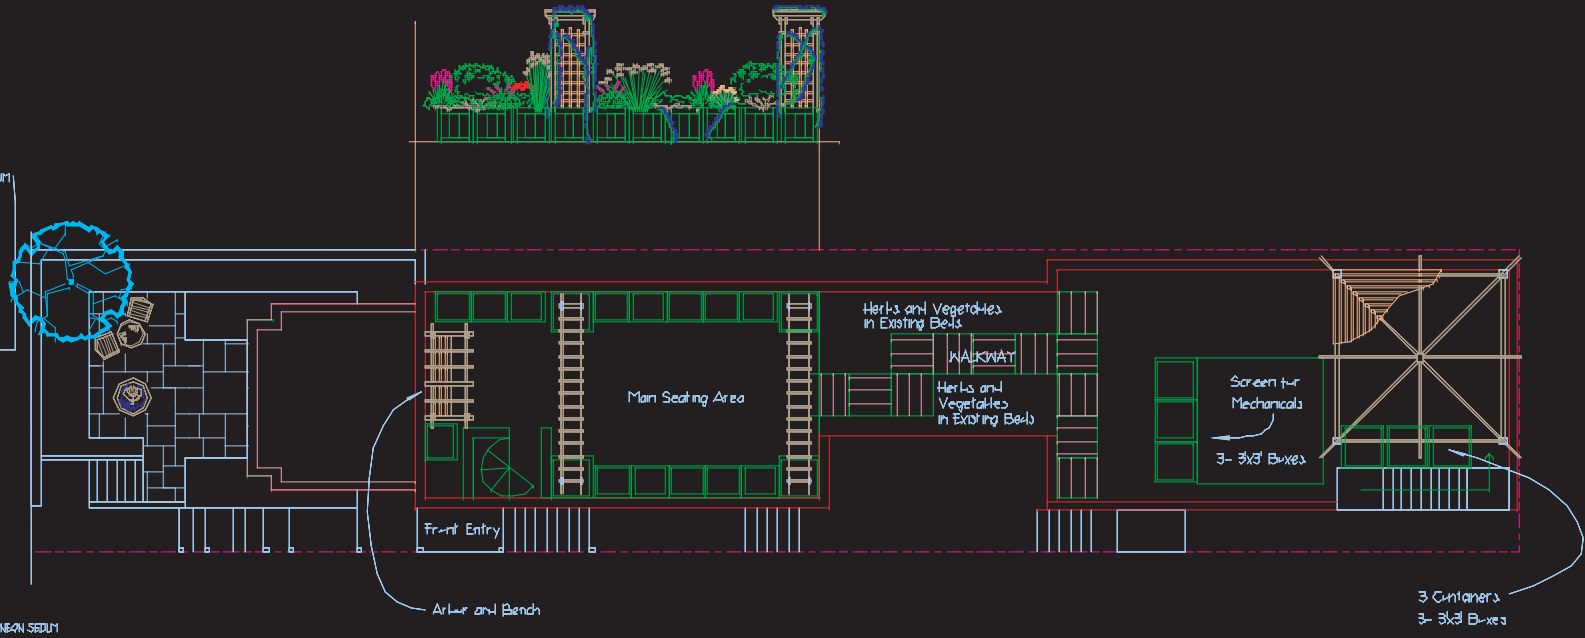

12X12 PERGOLA DETAIL
SCALE 1" = 4' 0"

PLAN VIEW

PLAN VIEW

PARKWAY

- 6 KAMISCHATAKUM SEDUM
- 9 AUTUMN BRIDE CORAL BELLS
- 1 HAWK CRANBERRY YEW/PLUM
- 1 GOLDEN MOF THREADLEAF FALSE CYPRESS
- 6 Anemone (Anemone R. Justissima)
- 2 NIPPONMADEN GRASS
- 2 SIBERIAN CYPRESS
- 2 Bulklers
- 1 SEVEN SON TREE
- 2 RED KUDZUE KAZI
- 6 NEON SEDUM

ROSE ARBOR & BENCH DETAIL
SCALE 1" = 4' 0"

DECORATIVE PRIVACY SCREEN
SCALE 1" = 4' 0"