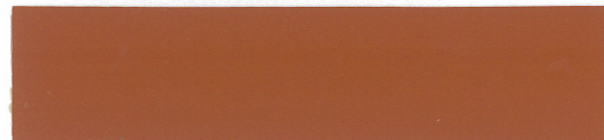

Colours for roofs, driveways, masonry and steel

Ask for it by name.

Old Terracotta

Tuscan Red

Roof Red

Heritage Red

Tamborine

Pale Terracotta

Tuscany

Tile Terracotta

Mid Terracotta

Valencia

Coast Terracotta

Mist Green

Mountain Green

Caulfield Green

Indian Red

Wheat

Apricot

Clay

Colours for roofs, driveways, masonry and steel

Ask for it by name.

Chocolate

Mission Brown

Torres Blue

Mt Blue

Arctic White

Off White

Smooth Cream

Fantan

Silver Screen

Need a specific colour?
Custom colour matching solutions mean we can easily custom make a colour or match an existing colour.