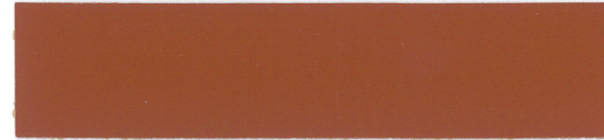

Colours for roofs, driveways, masonry and steel

Ask for it by name.

Old Terracotta

Tuscan Red

Roof Red

Heritage Red

Tamborine

Pale Terracotta

Tuscany

Tile Terracotta

Mid Terracotta

Valencia

Coast Terracotta

Mist Green

Mountain Green

Caulfield Green

Indian Red

Wheat

Apricot

Clay

Colours for roofs, driveways, masonry and steel

Ask for it by name.

Chocolate

Mission Brown

Merino

Stone

Slate Grey

Gull Grey

Armour Grey

Battleship Grey

Charcoal

Ebony