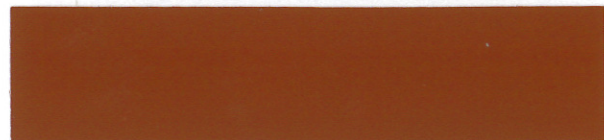

Colours for roofs, driveways, masonry and steel

Ask for it by name.

Old Terracotta

Tuscan Red

Roof Red

Heritage Red

Tamborine

Pale Terracotta

Tuscany

Tile Terracotta

Mid Terracotta

Valencia

Coast Terracotta

Mist Green

Mountain Green

Caulfield Green

Indian Red

Wheat

Apricot

Clay

Colours for roofs, driveways, masonry and steel

Ask for it by name.

Chocolate

Mission Brown

Torres Blue

Mt Blue

Arctic White

Off White

Smooth Cream

Fantan

Silver Screen

Need a specific colour?
Custom colour matching solutions mean we can easily custom make a colour or match an existing colour.