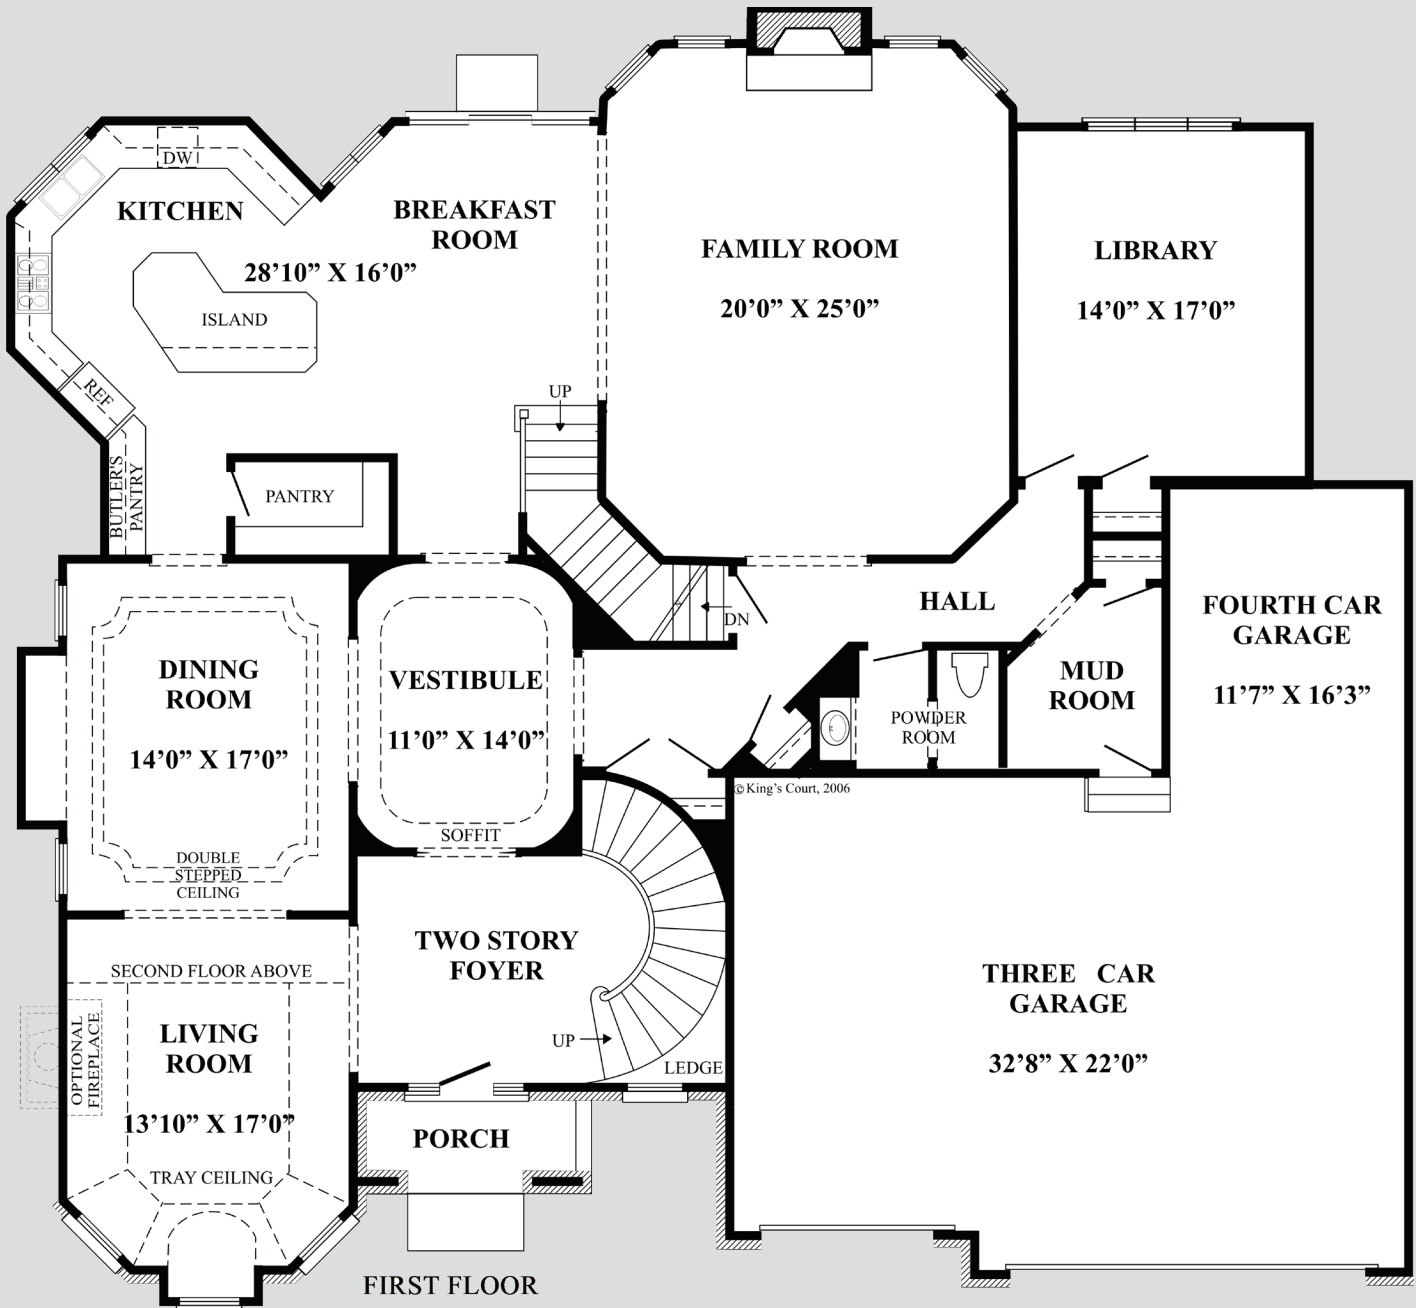

King's Court Builders
the confidence builder

The Aberdeen
5,325 square feet

Elevation

KingsCourtBuilders.com — 630.904.2036

King's Court Builders
the confidence builder

4 Car Tandem Garage
Mudroom
Library
Dual Staircases

First Floor

Specifications and dimensions are approximate and subject to change without notice.
Square footage may vary depending on elevation and floor plan configuration.

The Aberdeen

5,325 square feet

4 Bedrooms

4 Baths

Loft

2nd Floor Family Room or Optional 5th Bedroom

Second Floor

NAHBA

NAHB

King's Court Builders
the confidence builder