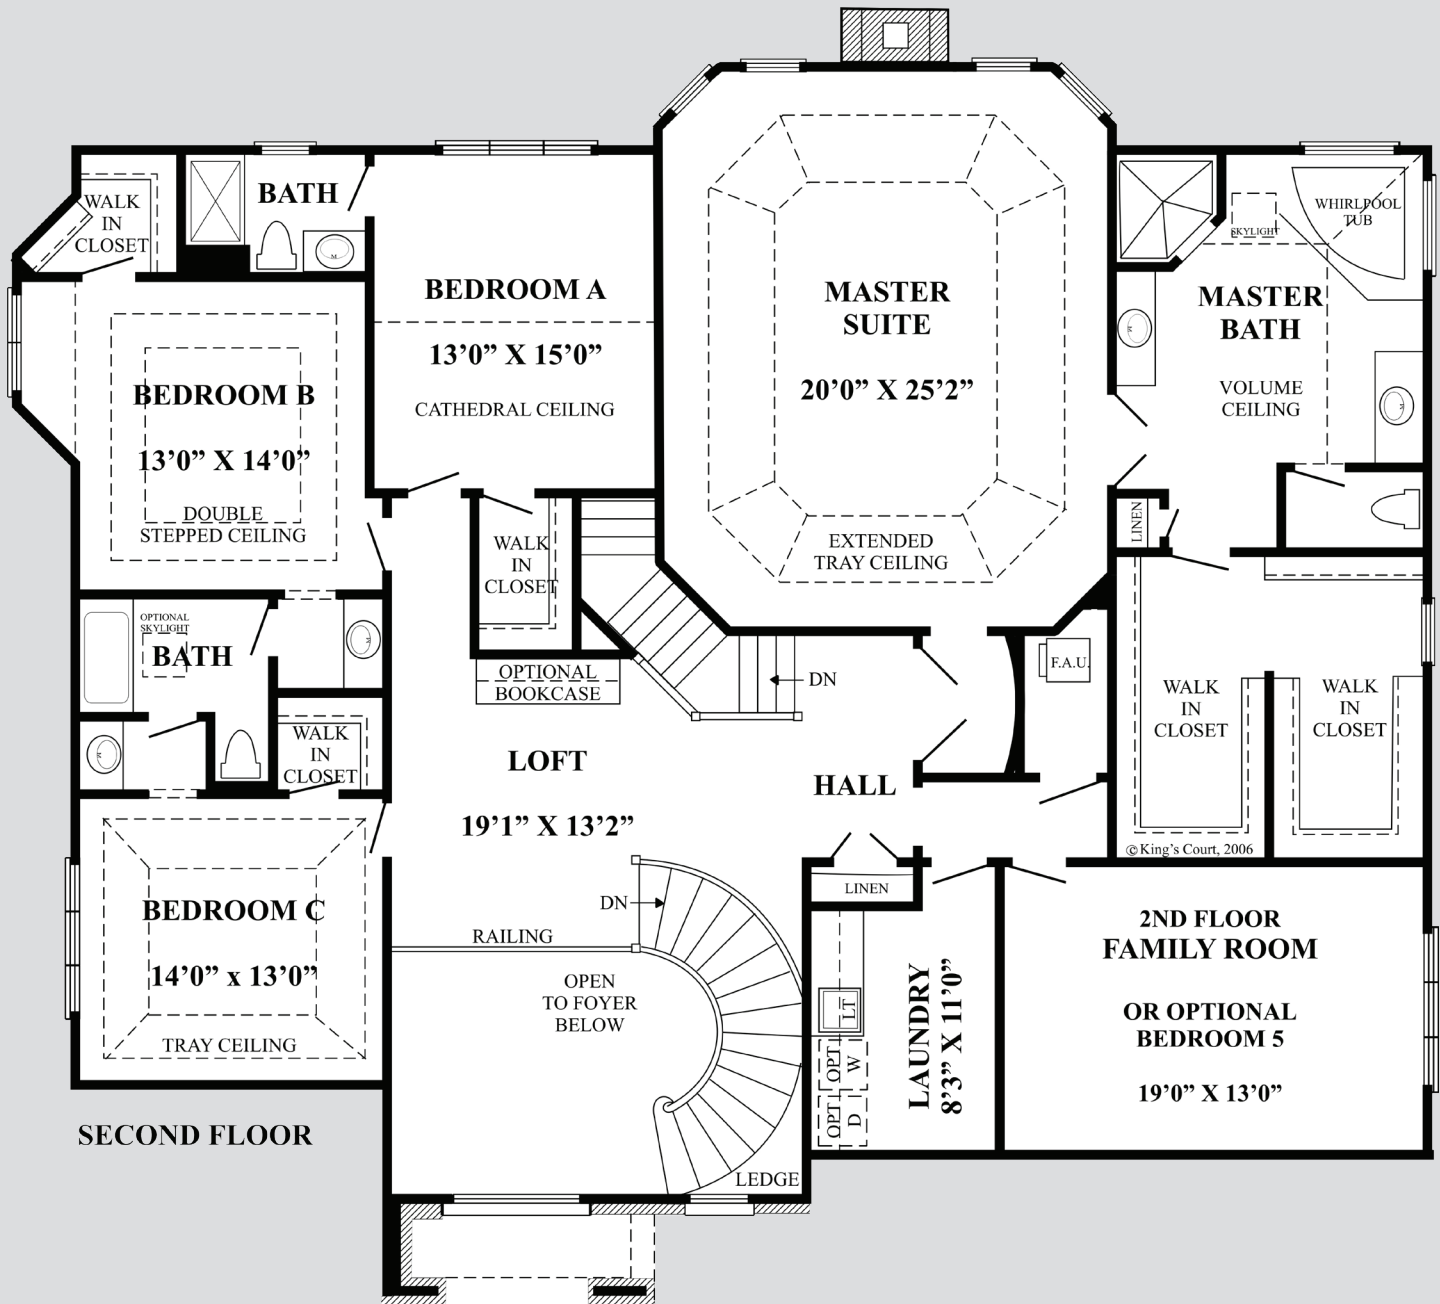

King's Court Builders
the confidence builder

The Aberdeen
5,325 square feet

Elevation

KingsCourtBuilders.com — 630.904.2036

King's Court Builders
the confidence builder

4 Car Tandem Garage
Mudroom
Library
Dual Staircases

First Floor

Specifications and dimensions are approximate and subject to change without notice.
Square footage may vary depending on elevation and floor plan configuration.

The Aberdeen

5,325 square feet

4 Bedrooms

4 Baths

Loft

2nd Floor Family Room or Optional 5th Bedroom

Second Floor

NAHBA

NAHB

King's Court Builders
the confidence builder