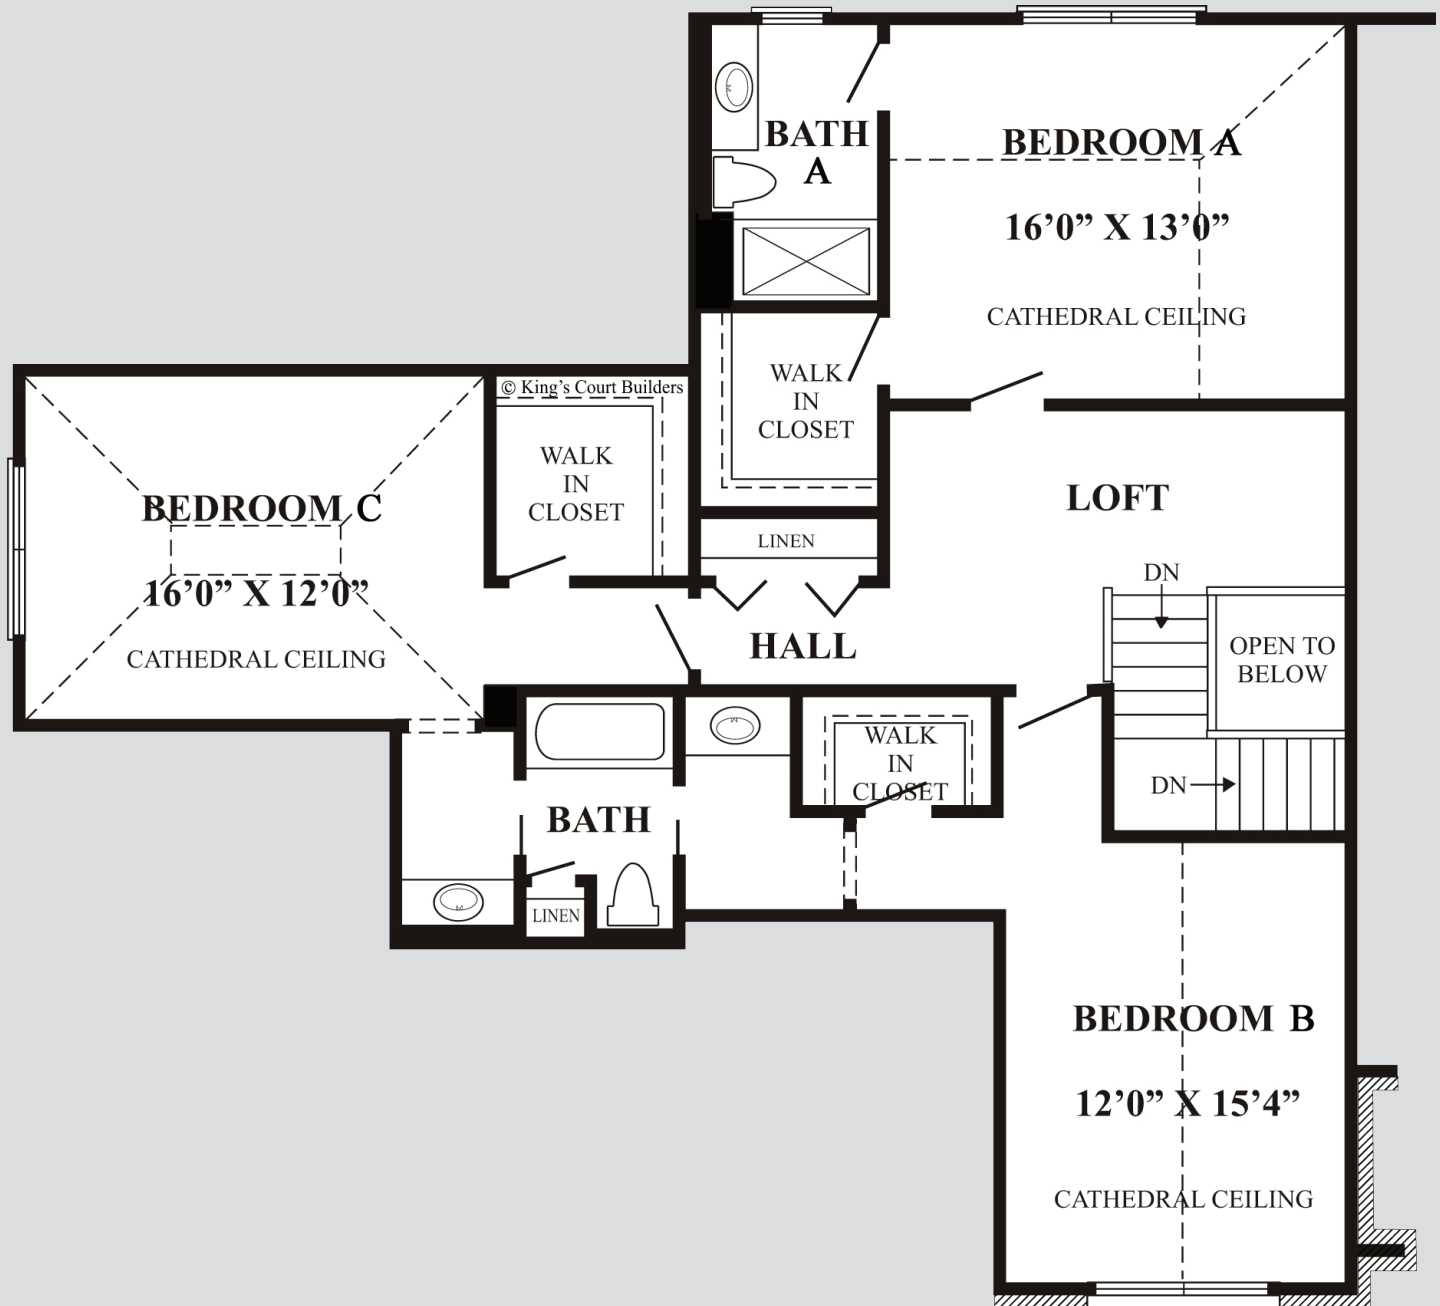

**King's Court Builders**  
the confidence builder

**The Macpherson**  
3,997 square feet

**Elevation**

**KingsCourtBuilders.com — 630.904.2036**

# King's Court Builders

the confidence builder

Master Suite  
3 Car Garage  
Laundry / Mudroom  
Library

## First Floor

Specifications and dimensions are approximate and subject to change without notice.  
Square footage may vary depending on elevation and floor plan configuration.

# The Macpherson

3,997 square feet

3 Bedrooms  
2 Baths  
Loft