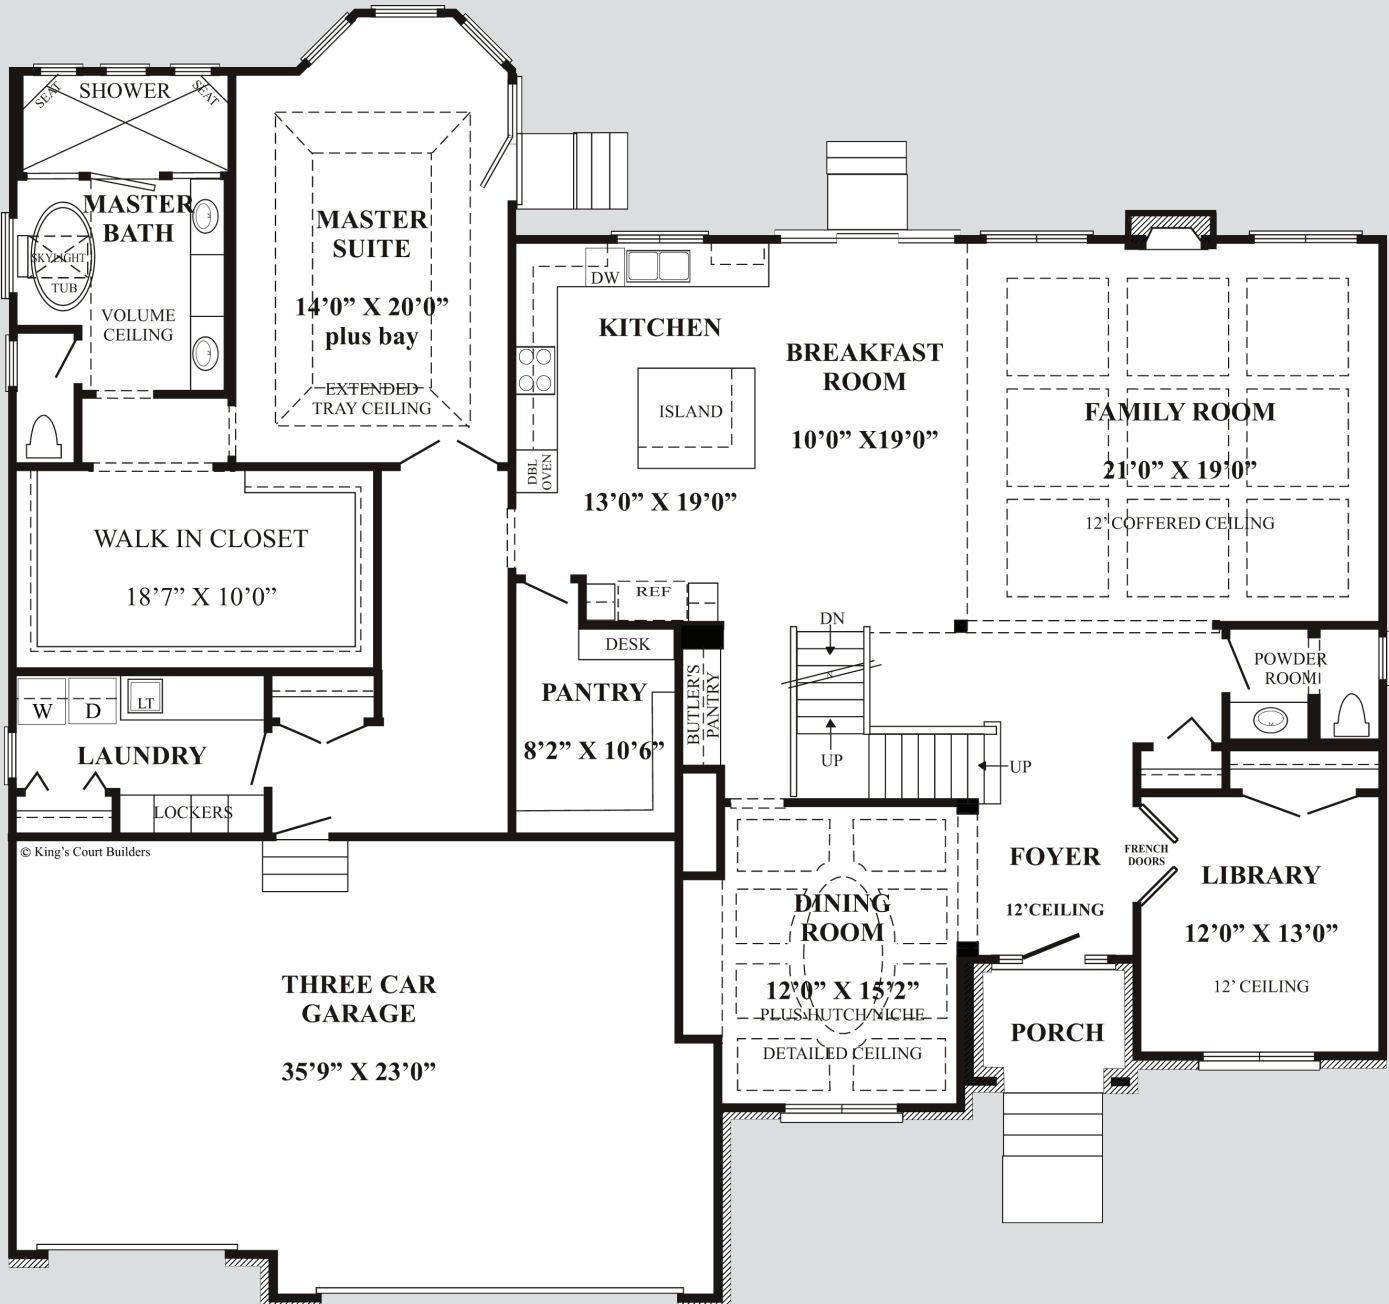

**King's Court Builders**  
the confidence builder

**The Macpherson**  
3,997 square feet

**Elevation**

**KingsCourtBuilders.com — 630.904.2036**

# King's Court Builders

the confidence builder

Master Suite  
3 Car Garage  
Laundry / Mudroom  
Library

## First Floor

Specifications and dimensions are approximate and subject to change without notice.  
Square footage may vary depending on elevation and floor plan configuration.

# The Macpherson

3,997 square feet

3 Bedrooms  
2 Baths  
Loft