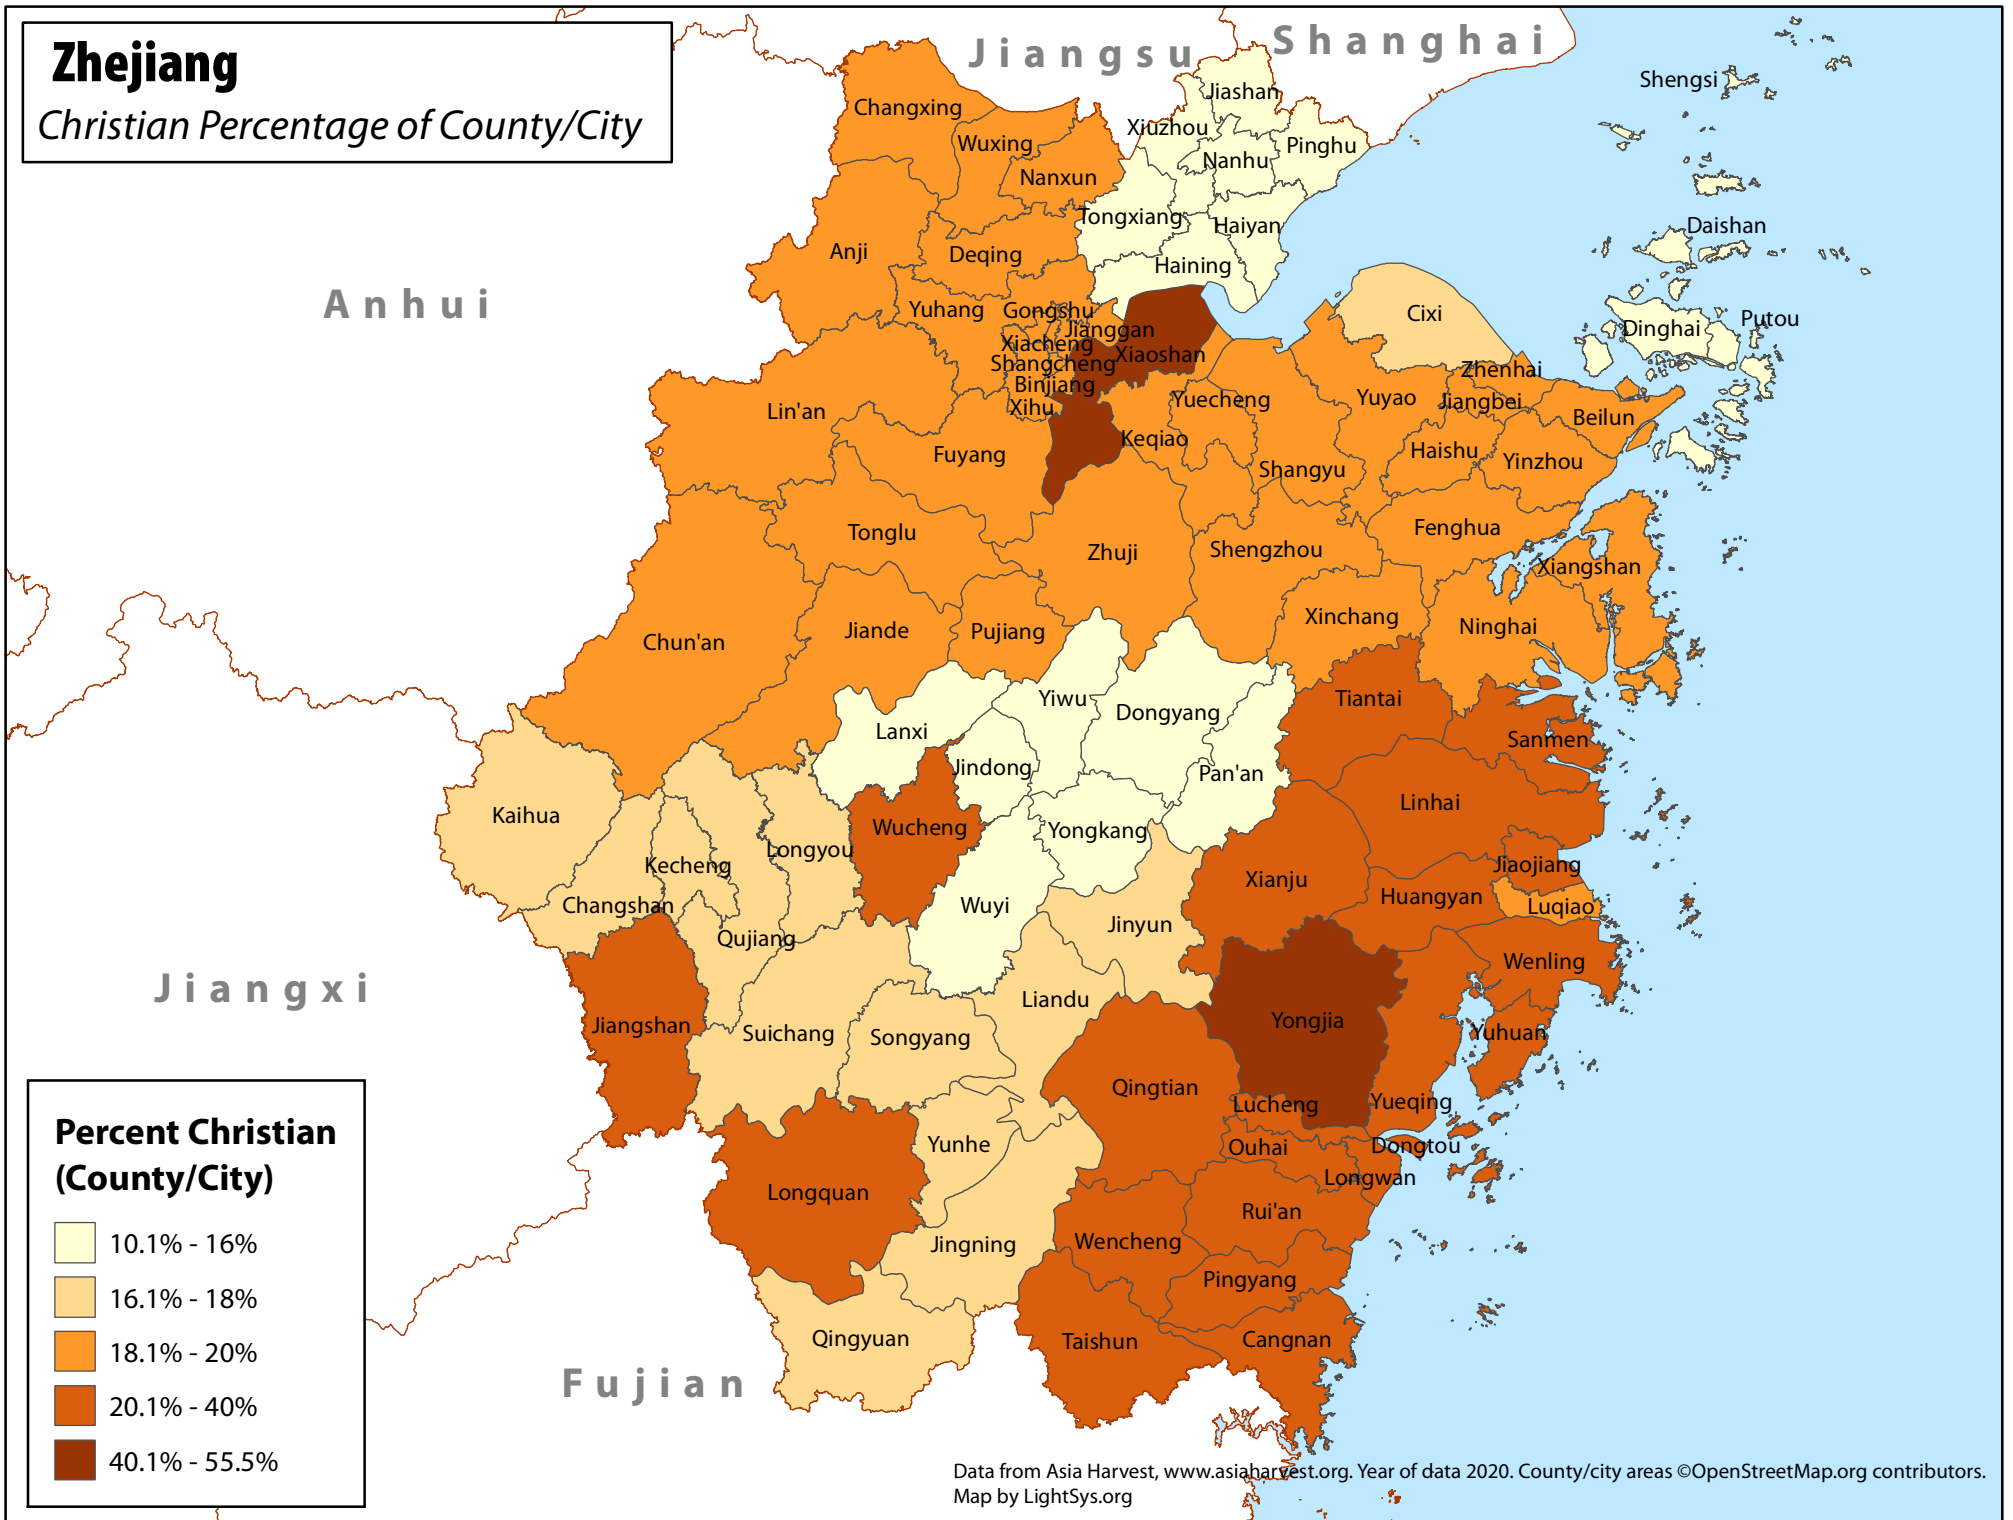

Zhejiang

Christian Percentage of County/City

Percent Christian (County/City)

- 10.1% - 16%
- 16.1% - 18%
- 18.1% - 20%
- 20.1% - 40%
- 40.1% - 55.5%

Data from Asia Harvest, www.asiaharvest.org. Year of data 2020. County/city areas ©OpenStreetMap.org contributors. Map by LightSys.org