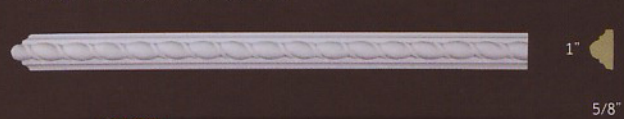

\$8.99

**FM-5616**

Molding • 2 7/8" H x 3/4" W x 94 1/2" Long

\$15.99

**FM-5681**

Molding • 2 1/2" H x 1 1/4" W x 94 1/2" Long

\$15.99

**WR-9009**

Molding • 4" H x 1 1/4" W x 94 1/2" Long

\$24.99

**WR-9100**

Molding • 3 1/4" H x 7/8" W x 94 1/2" Long

\$17.99

**FM-7124**

Molding • 1" H x 5/8" W x 94 1/2" Long

\$10.99

**DM-8008**

Molding • 7 1/8" H x 1" W x 94 1/2" Long

\$47.99

**DM-8014**

Molding • 7 7/8" H x 1 1/2" W x 94 1/2" Long

\$47.99

**FM-5603**

Molding • 2 3/4" H x 1" W x 94 1/2" Long