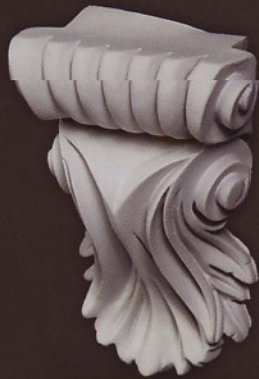

# decorativeCorbels

upholding designed elegance

**Drapery Corbels**

Hole passes through for curtain rods or dowels

**CB-1146**  
5 1/4" H x 4" W x 2" D  
\$5.99

**CB-1289**  
8 1/2" H x 5" W x 3 1/4" D  
\$13.99

**CB-1523**  
10" H x 6 1/2" W x 3 3/4" D  
\$19.99

**CB-1484**  
8 3/4" H x 5" W x 4" D  
\$17.99

**CB-1848**  
12" H x 12" D x 1" W  
\$19.99

**CB-1822**  
17" H x 18" D x 1 1/4" W  
\$29.99

**CB-1809**  
11" H x 11" D x 3/4" W  
\$21.99